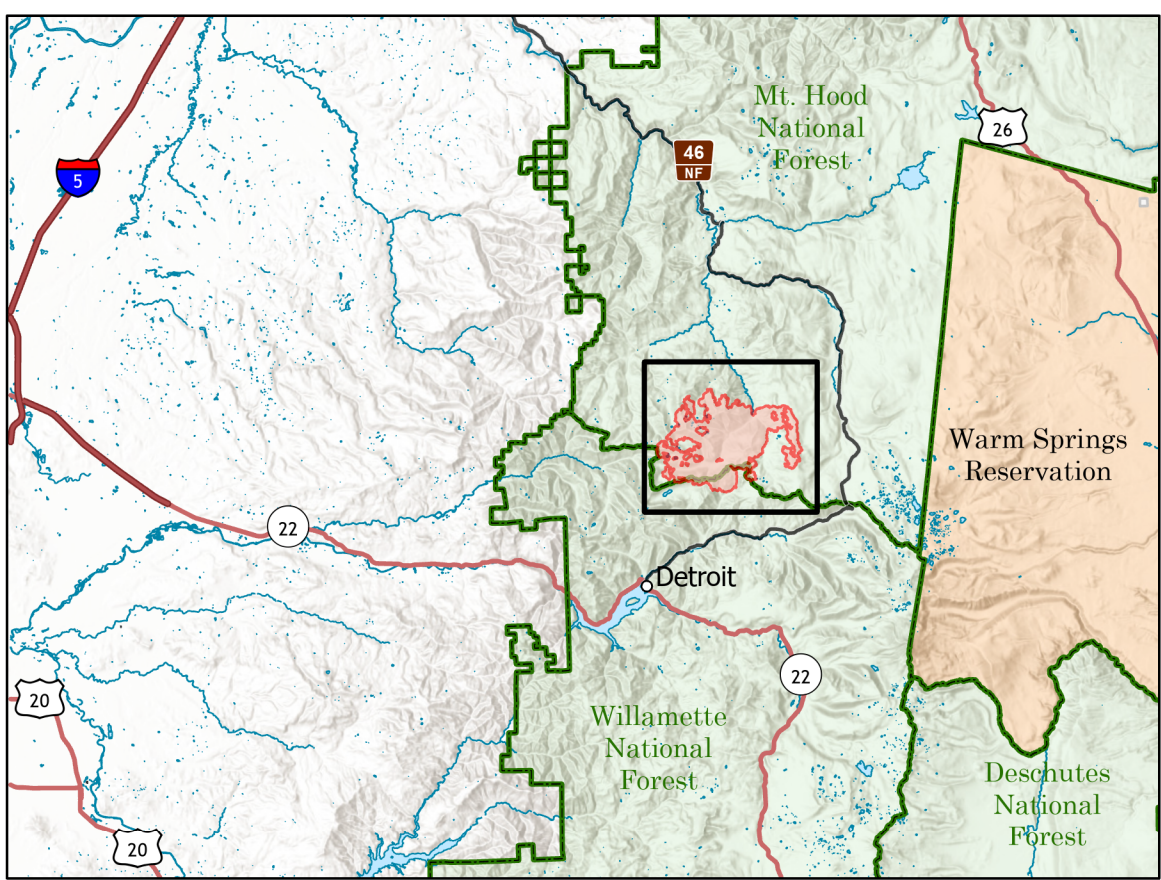

PROGRESSION

BULL COMPLEX
OR-MHF-000753
9/15/2021 DAY

21,191 ACRES AT 9/14/2021 @ 2127

⊗ Points of Origin

Date: Acres; Growth

- Aug 04: 178 ac; 178 ac
- Aug 05: 352 ac; 174 ac
- Aug 06: 445 ac; 93 ac
- Aug 08: 527 ac; 82 ac
- Aug 09: 596 ac; 69 ac
- Aug 10: 660 ac; 64 ac
- Aug 11: 805 ac; 145 ac
- Aug 12: 1156 ac; 351 ac
- Aug 13: 1328 ac; 172 ac
- Aug 14: 2849 ac; 1521 ac
- Aug 15: 3833 ac; 984 ac
- Aug 16: 5124 ac; 1291 ac
- Aug 18: 5764 ac; 640 ac
- Aug 19: 6265 ac; 501 ac
- Aug 21: 6581 ac; 316 ac
- Aug 22: 6659 ac; 78 ac
- Aug 23: 6964 ac; 305 ac
- Aug 24: 7457 ac; 493 ac
- Aug 25: 7767 ac; 310 ac
- Aug 26: 8538 ac; 771 ac
- Aug 27: 8926 ac; 388 ac
- Aug 28: 9397 ac; 471 ac
- Aug 29: 10369 ac; 972 ac
- Aug 30: 10716 ac; 347 ac
- Aug 31: 10972 ac; 256 ac
- Sep 01: 11330 ac; 358 ac
- Sep 02: 13194 ac; 1864 ac
- Sep 03: 14600 ac; 1406 ac
- Sep 04: 15804 ac; 1204 ac
- Sep 05: 16724 ac; 920 ac
- Sep 06: 17201 ac; 477 ac
- Sep 07: 17962 ac; 761 ac
- Sep 08: 19349 ac; 1387 ac
- Sep 12: 19949 ac; 600 ac
- Sep 14: 21185 ac; 1236 ac

NR Team 4
9/15/2021 0508
Acres from IR
North American 1983 Datum, LatLong Grid