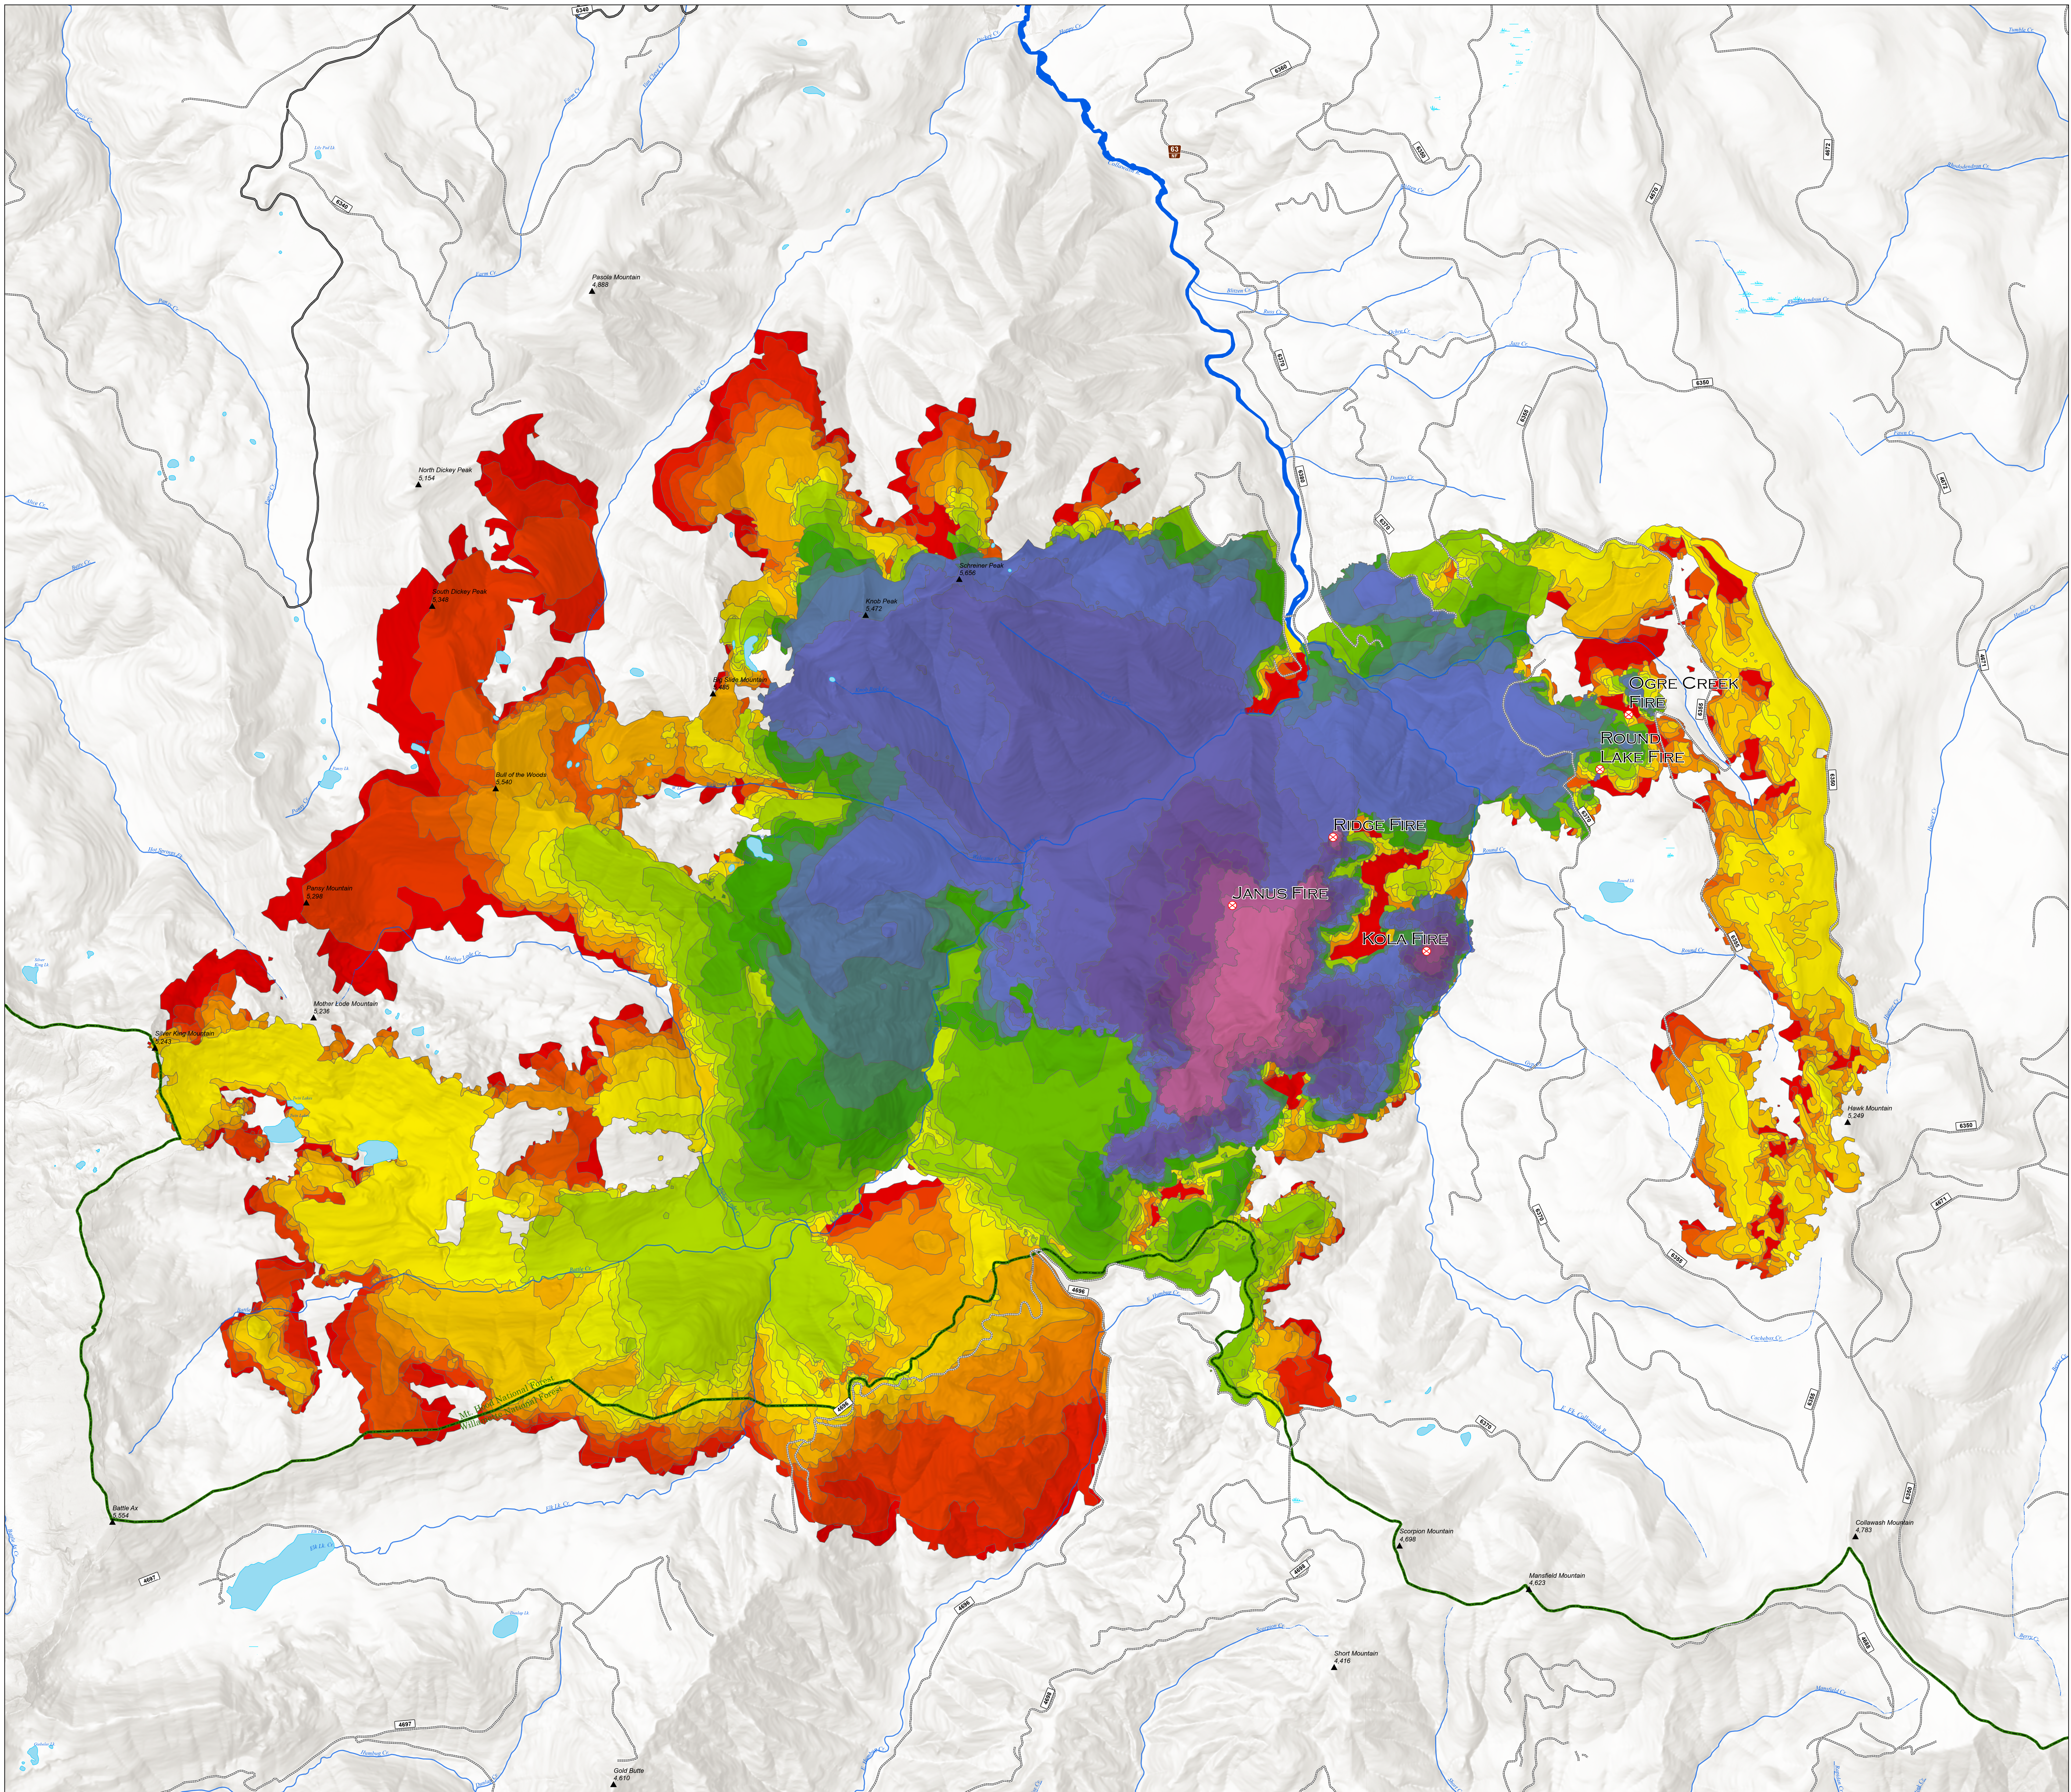

PROGRESSION

BULL COMPLEX
OR-MHF-000753
9/15/2021 DAY

21,191 ACRES AT 9/14/2021 @ 2127

⊗ Points of Origin

Date: Acres; Growth

- Aug 04: 178 ac; 178 ac
- Aug 05: 352 ac; 174 ac
- Aug 06: 445 ac; 93 ac
- Aug 08: 527 ac; 82 ac
- Aug 09: 596 ac; 69 ac
- Aug 10: 660 ac; 64 ac
- Aug 11: 805 ac; 145 ac
- Aug 12: 1156 ac; 351 ac
- Aug 13: 1328 ac; 172 ac
- Aug 14: 2849 ac; 1521 ac
- Aug 15: 3833 ac; 984 ac
- Aug 16: 5124 ac; 1291 ac
- Aug 18: 5764 ac; 640 ac
- Aug 19: 6265 ac; 501 ac
- Aug 21: 6581 ac; 316 ac
- Aug 22: 6659 ac; 78 ac
- Aug 23: 6964 ac; 305 ac
- Aug 24: 7457 ac; 493 ac
- Aug 25: 7767 ac; 310 ac
- Aug 26: 8538 ac; 771 ac
- Aug 27: 8926 ac; 388 ac
- Aug 28: 9397 ac; 471 ac
- Aug 29: 10369 ac; 972 ac
- Aug 30: 10716 ac; 347 ac
- Aug 31: 10972 ac; 256 ac
- Sep 01: 11330 ac; 358 ac
- Sep 02: 13194 ac; 1864 ac
- Sep 03: 14600 ac; 1406 ac
- Sep 04: 15804 ac; 1204 ac
- Sep 05: 16724 ac; 920 ac
- Sep 06: 17201 ac; 477 ac
- Sep 07: 17962 ac; 761 ac
- Sep 08: 19349 ac; 1387 ac
- Sep 12: 19949 ac; 600 ac
- Sep 14: 21185 ac; 1236 ac

NR Team 4
9/15/2021 0508
Acres from IR
North American 1983 Datum, LatLong Grid