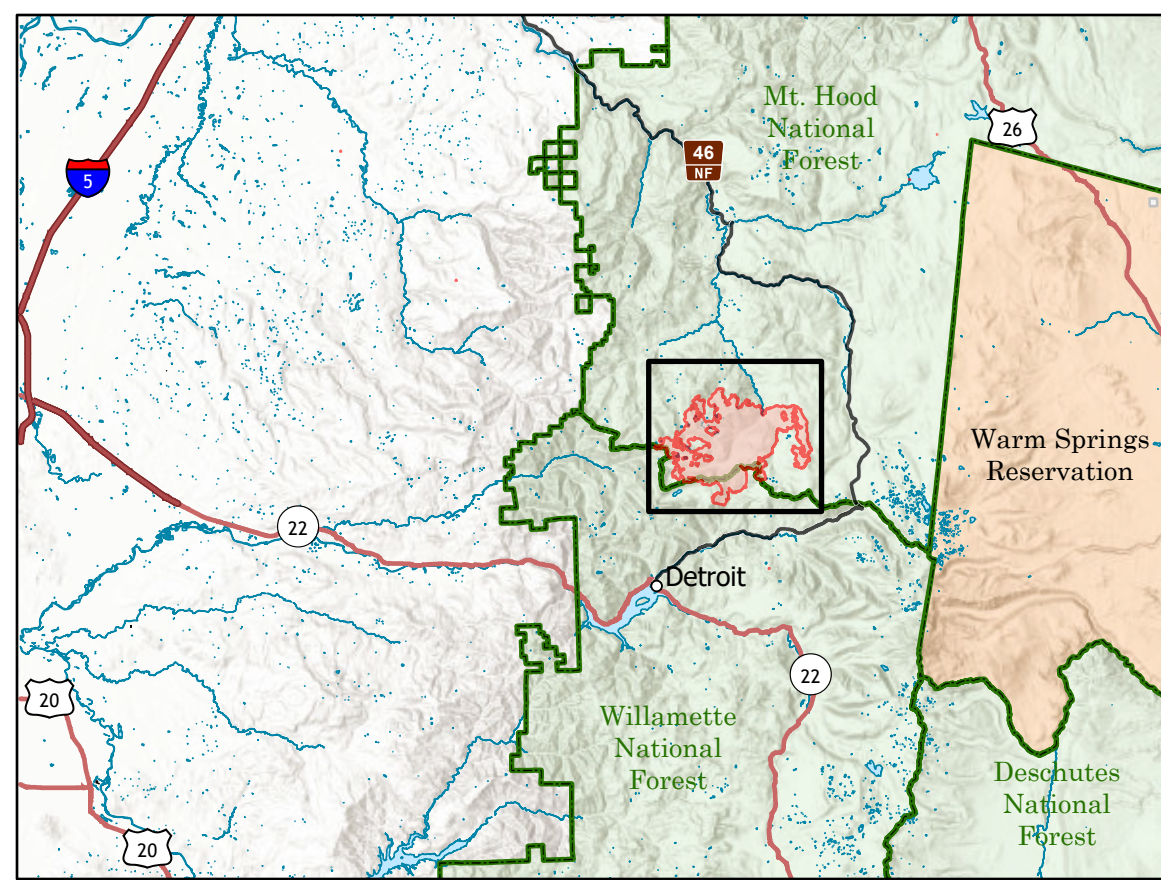

# PROGRESSION

BULL COMPLEX  
OR-MHF-000753  
9/18/2021 DAY

22,432 ACRES AT 9/16/2021 @ 2104

⊗ Points of Origin

Date: Acres; Growth

- Aug 04: 178 ac; 178 ac
- Aug 05: 352 ac; 174 ac
- Aug 06: 445 ac; 93 ac
- Aug 08: 527 ac; 82 ac
- Aug 09: 596 ac; 69 ac
- Aug 10: 660 ac; 64 ac
- Aug 11: 805 ac; 145 ac
- Aug 12: 1156 ac; 351 ac
- Aug 13: 1328 ac; 172 ac
- Aug 14: 2849 ac; 1521 ac
- Aug 15: 3833 ac; 984 ac
- Aug 16: 5124 ac; 1291 ac
- Aug 18: 5764 ac; 640 ac
- Aug 19: 6265 ac; 501 ac
- Aug 21: 6581 ac; 316 ac
- Aug 22: 6659 ac; 78 ac
- Aug 23: 6964 ac; 305 ac
- Aug 24: 7457 ac; 493 ac
- Aug 25: 7767 ac; 310 ac
- Aug 26: 8538 ac; 771 ac
- Aug 27: 8926 ac; 388 ac
- Aug 28: 9397 ac; 471 ac
- Aug 29: 10369 ac; 972 ac
- Aug 30: 10716 ac; 347 ac
- Aug 31: 10972 ac; 256 ac
- Sep 01: 11330 ac; 358 ac
- Sep 02: 13194 ac; 1864 ac
- Sep 03: 14600 ac; 1406 ac
- Sep 04: 15804 ac; 1204 ac
- Sep 05: 16724 ac; 920 ac
- Sep 06: 17201 ac; 477 ac
- Sep 07: 17962 ac; 761 ac
- Sep 08: 19349 ac; 1387 ac
- Sep 12: 19949 ac; 600 ac
- Sep 14: 21185 ac; 1236 ac
- Sep 16: 22432 ac; 1247 ac

NW Team 13  
9/17/2021 1949  
Acres from IR  
North American 1983 Datum, LatLong Grid