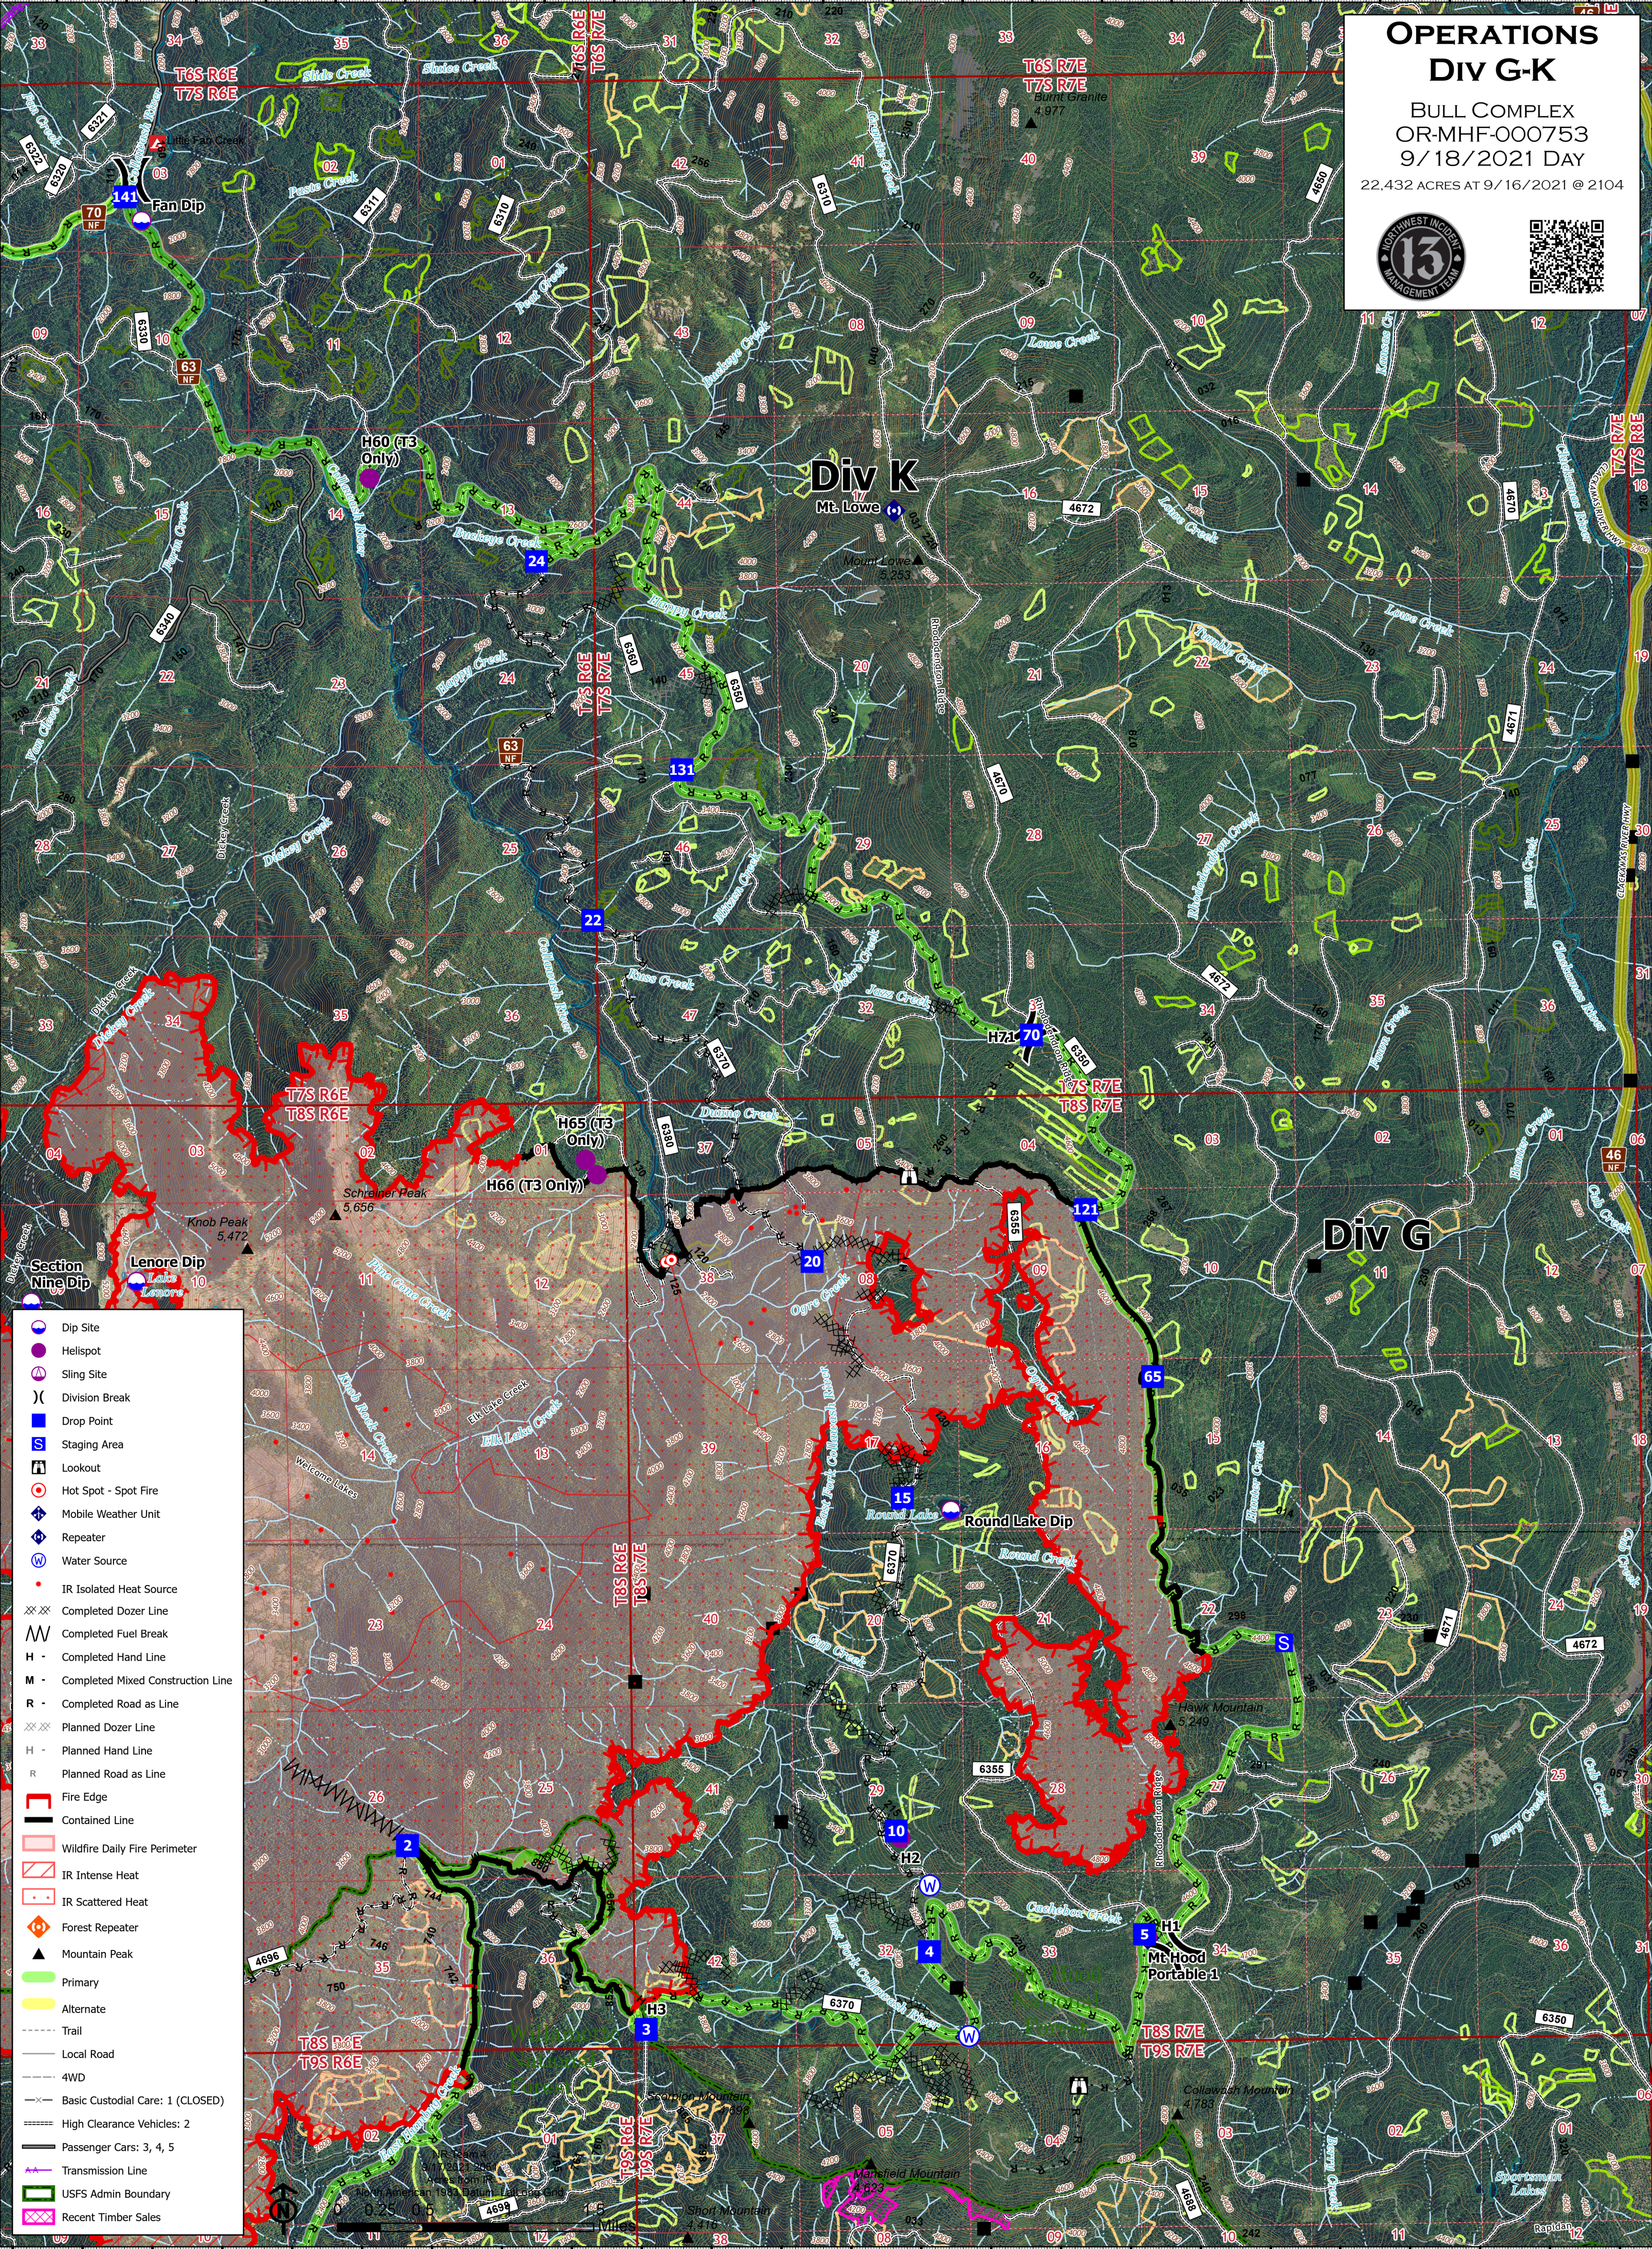

OPERATIONS Div G-K

BULL COMPLEX
OR-MHF-000753
9/18/2021 DAY

22,432 ACRES AT 9/16/2021 @ 2104

Div K
Mt. Lowe

Div G

- Dip Site
- Helispot
- Sling Site
- Division Break
- Drop Point
- Staging Area
- Lookout
- Hot Spot - Spot Fire
- Mobile Weather Unit
- Repeater
- Water Source
- IR Isolated Heat Source
- Completed Dozer Line
- Completed Fuel Break
- Completed Hand Line
- Completed Mixed Construction Line
- Completed Road as Line
- Planned Dozer Line
- Planned Hand Line
- Planned Road as Line
- Fire Edge
- Contained Line
- Wildfire Daily Fire Perimeter
- IR Intense Heat
- IR Scattered Heat
- Forest Repeater
- Mountain Peak
- Primary
- Alternate
- Trail
- Local Road
- 4WD
- Basic Custodial Care: 1 (CLOSED)
- High Clearance Vehicles: 2
- Passenger Cars: 3, 4, 5
- Transmission Line
- USFS Admin Boundary
- Recent Timber Sales