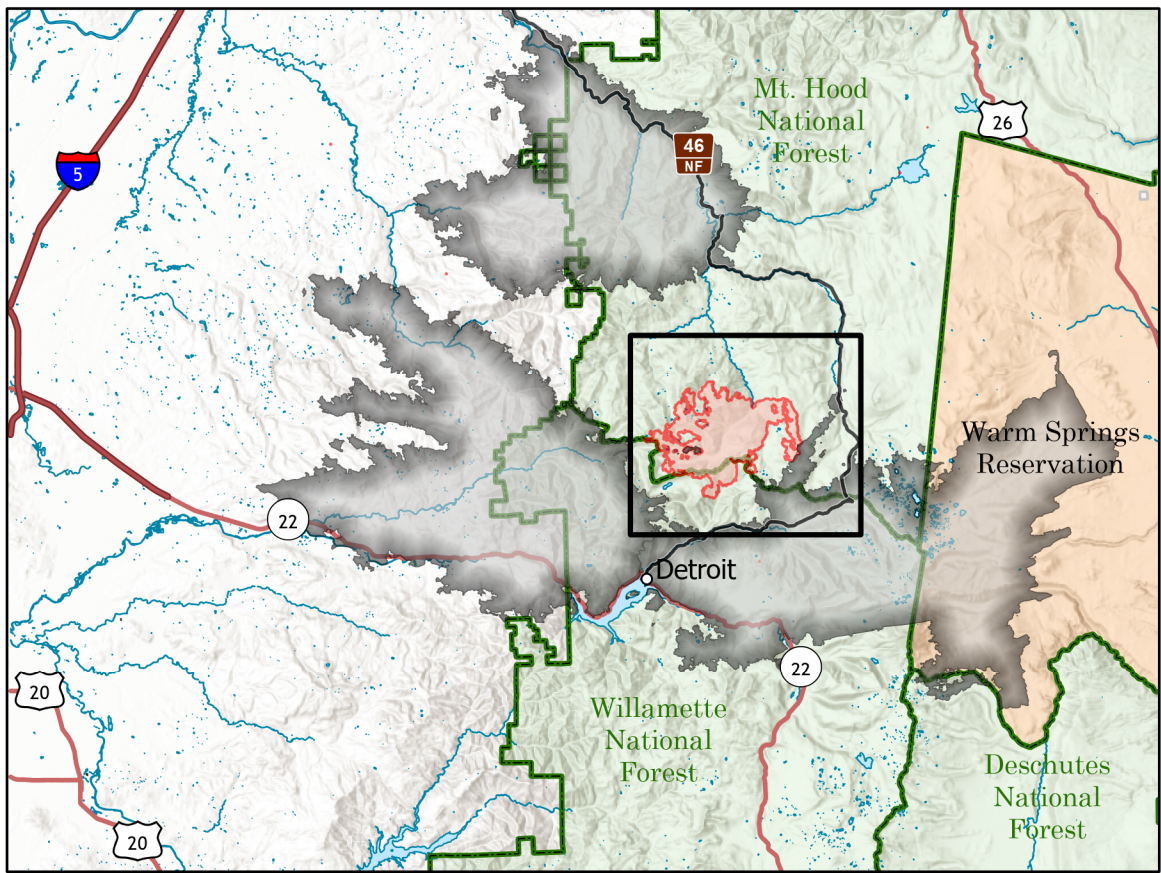

# BULL COMPLEX

9/18/2021 DAY  
22,432 ACRES  
15% CONTAINMENT

- Fire Edge
- Contained Line
- Fire Perimeter
- Campground
- Group Campground
- Lookout/Cabin
- Trailhead
- Mountain Peak
- Forest Road 46 Closed
- High Clearance Forest Roads
- Forest Roads
- 2020 Fire
- National Forest
- Wilderness
- USFS Admin Boundary

NR Team 4  
9/17/2021 2044  
Acres from IR  
North American 1983 Datum, LatLong Grid

**Beachie Creek Fire 2020**

**Lionshead Fire 2020**