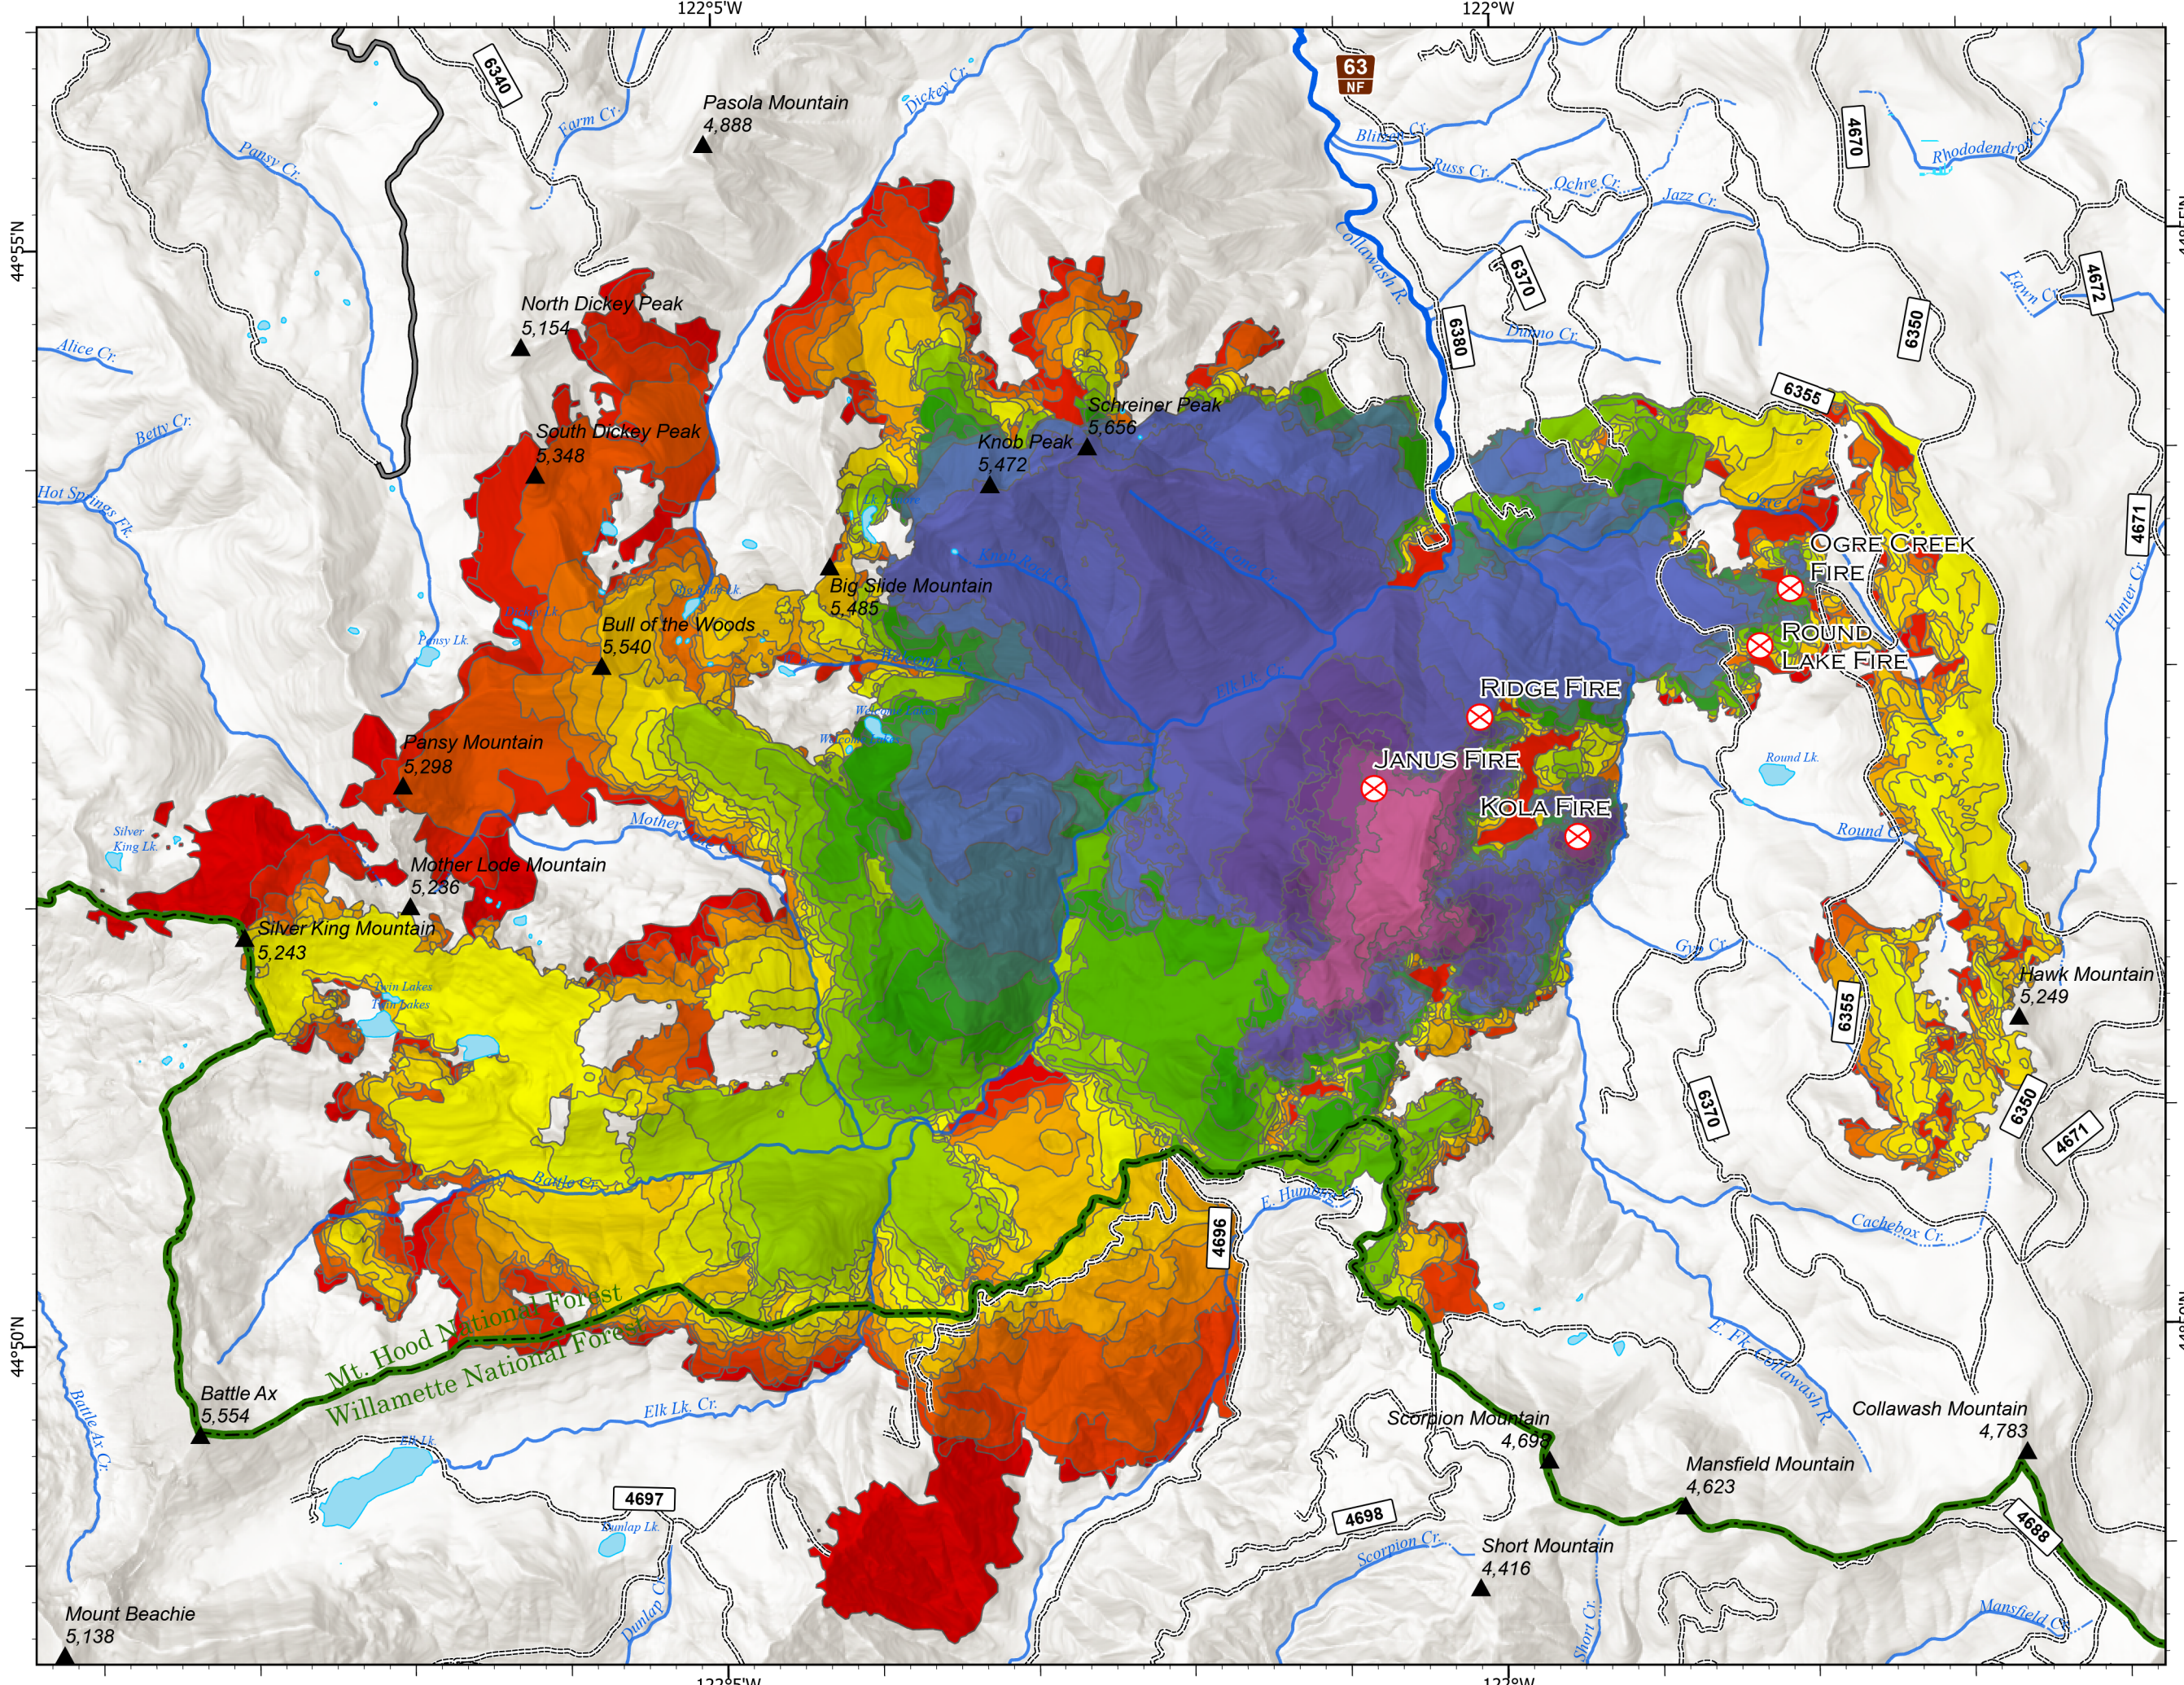

PROGRESSION

BULL COMPLEX
OR-MHF-000753
9/18/2021 DAY
22,432 ACRES AT
9/16/2021 @ 2104

⊗ Points of Origin

Date: Acres; Growth

Aug 04: 178 ac; 178 ac	Aug 24: 7457 ac; 493 ac
Aug 05: 352 ac; 174 ac	Aug 25: 7767 ac; 310 ac
Aug 06: 445 ac; 93 ac	Aug 26: 8538 ac; 771 ac
Aug 08: 527 ac; 82 ac	Aug 27: 8926 ac; 388 ac
Aug 09: 596 ac; 69 ac	Aug 28: 9397 ac; 471 ac
Aug 10: 660 ac; 64 ac	Aug 29: 10369 ac; 972 ac
Aug 11: 805 ac; 145 ac	Aug 30: 10716 ac; 347 ac
Aug 12: 1156 ac; 351 ac	Aug 31: 10972 ac; 256 ac
Aug 13: 1328 ac; 172 ac	Sep 01: 11330 ac; 358 ac
Aug 14: 2849 ac; 1521 ac	Sep 02: 13194 ac; 1864 ac
Aug 15: 3833 ac; 984 ac	Sep 03: 14600 ac; 1406 ac
Aug 16: 5124 ac; 1291 ac	Sep 04: 15804 ac; 1204 ac
Aug 18: 5764 ac; 640 ac	Sep 05: 16724 ac; 920 ac
Aug 19: 6265 ac; 501 ac	Sep 06: 17201 ac; 477 ac
Aug 21: 6581 ac; 316 ac	Sep 07: 17962 ac; 761 ac
Aug 22: 6659 ac; 78 ac	Sep 08: 19349 ac; 1387 ac
Aug 23: 6964 ac; 305 ac	Sep 12: 19949 ac; 600 ac
	Sep 14: 21185 ac; 1236 ac
	Sep 16: 22432 ac; 1247 ac

0 0.5 1 1.5
Miles

NW Team 13
9/17/2021 2018
Acres from IR
North American 1983 Datum, LatLong Grid