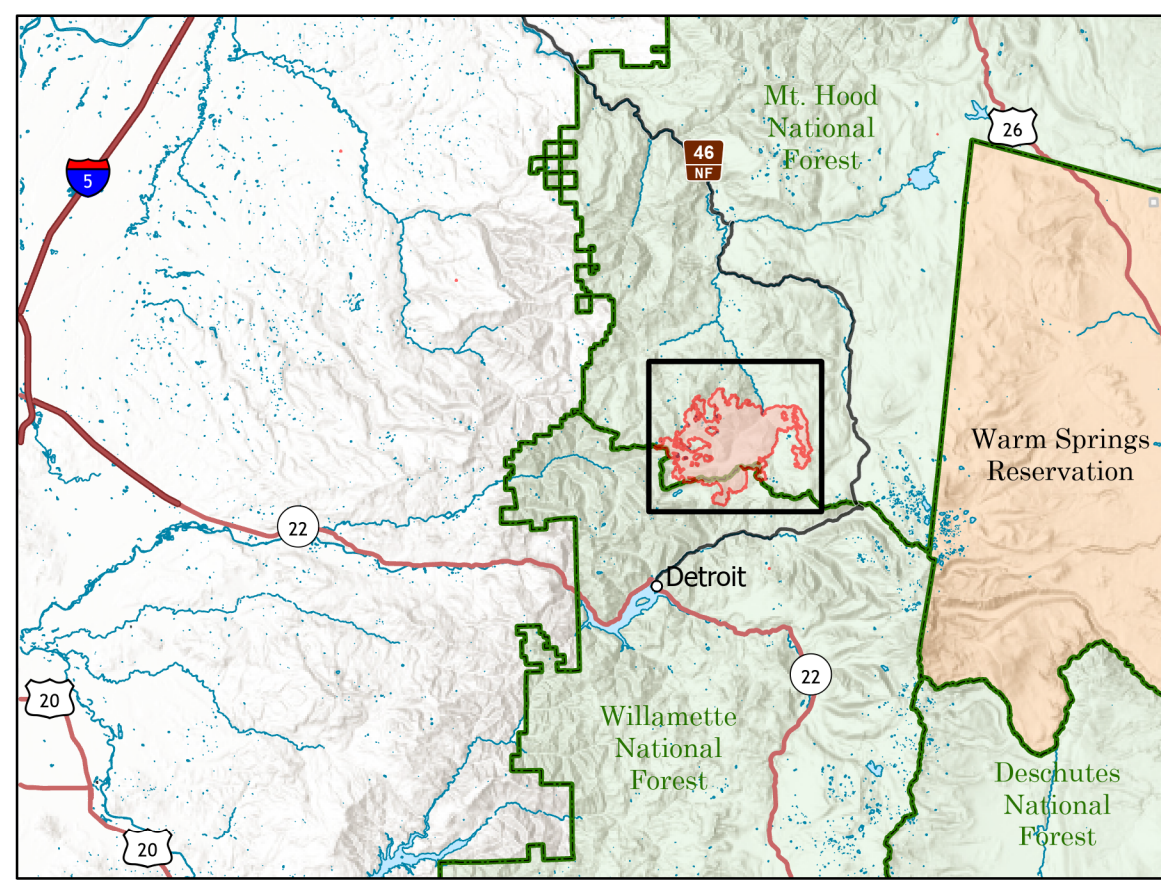

PROGRESSION

BULL COMPLEX
OR-MHF-000753
9/18/2021 DAY

22,432 ACRES AT 9/16/2021 @ 2104

⊗ Points of Origin

Date: Acres; Growth

- Aug 04: 178 ac; 178 ac
- Aug 05: 352 ac; 174 ac
- Aug 06: 445 ac; 93 ac
- Aug 08: 527 ac; 82 ac
- Aug 09: 596 ac; 69 ac
- Aug 10: 660 ac; 64 ac
- Aug 11: 805 ac; 145 ac
- Aug 12: 1156 ac; 351 ac
- Aug 13: 1328 ac; 172 ac
- Aug 14: 2849 ac; 1521 ac
- Aug 15: 3833 ac; 984 ac
- Aug 16: 5124 ac; 1291 ac
- Aug 18: 5764 ac; 640 ac
- Aug 19: 6265 ac; 501 ac
- Aug 21: 6581 ac; 316 ac
- Aug 22: 6659 ac; 78 ac
- Aug 23: 6964 ac; 305 ac
- Aug 24: 7457 ac; 493 ac
- Aug 25: 7767 ac; 310 ac
- Aug 26: 8538 ac; 771 ac
- Aug 27: 8926 ac; 388 ac
- Aug 28: 9397 ac; 471 ac
- Aug 29: 10369 ac; 972 ac
- Aug 30: 10716 ac; 347 ac
- Aug 31: 10972 ac; 256 ac
- Sep 01: 11330 ac; 358 ac
- Sep 02: 13194 ac; 1864 ac
- Sep 03: 14600 ac; 1406 ac
- Sep 04: 15804 ac; 1204 ac
- Sep 05: 16724 ac; 920 ac
- Sep 06: 17201 ac; 477 ac
- Sep 07: 17962 ac; 761 ac
- Sep 08: 19349 ac; 1387 ac
- Sep 12: 19949 ac; 600 ac
- Sep 14: 21185 ac; 1236 ac
- Sep 16: 22432 ac; 1247 ac

NW Team 13
9/17/2021 2019
Acres from IR
North American 1983 Datum, LatLong Grid