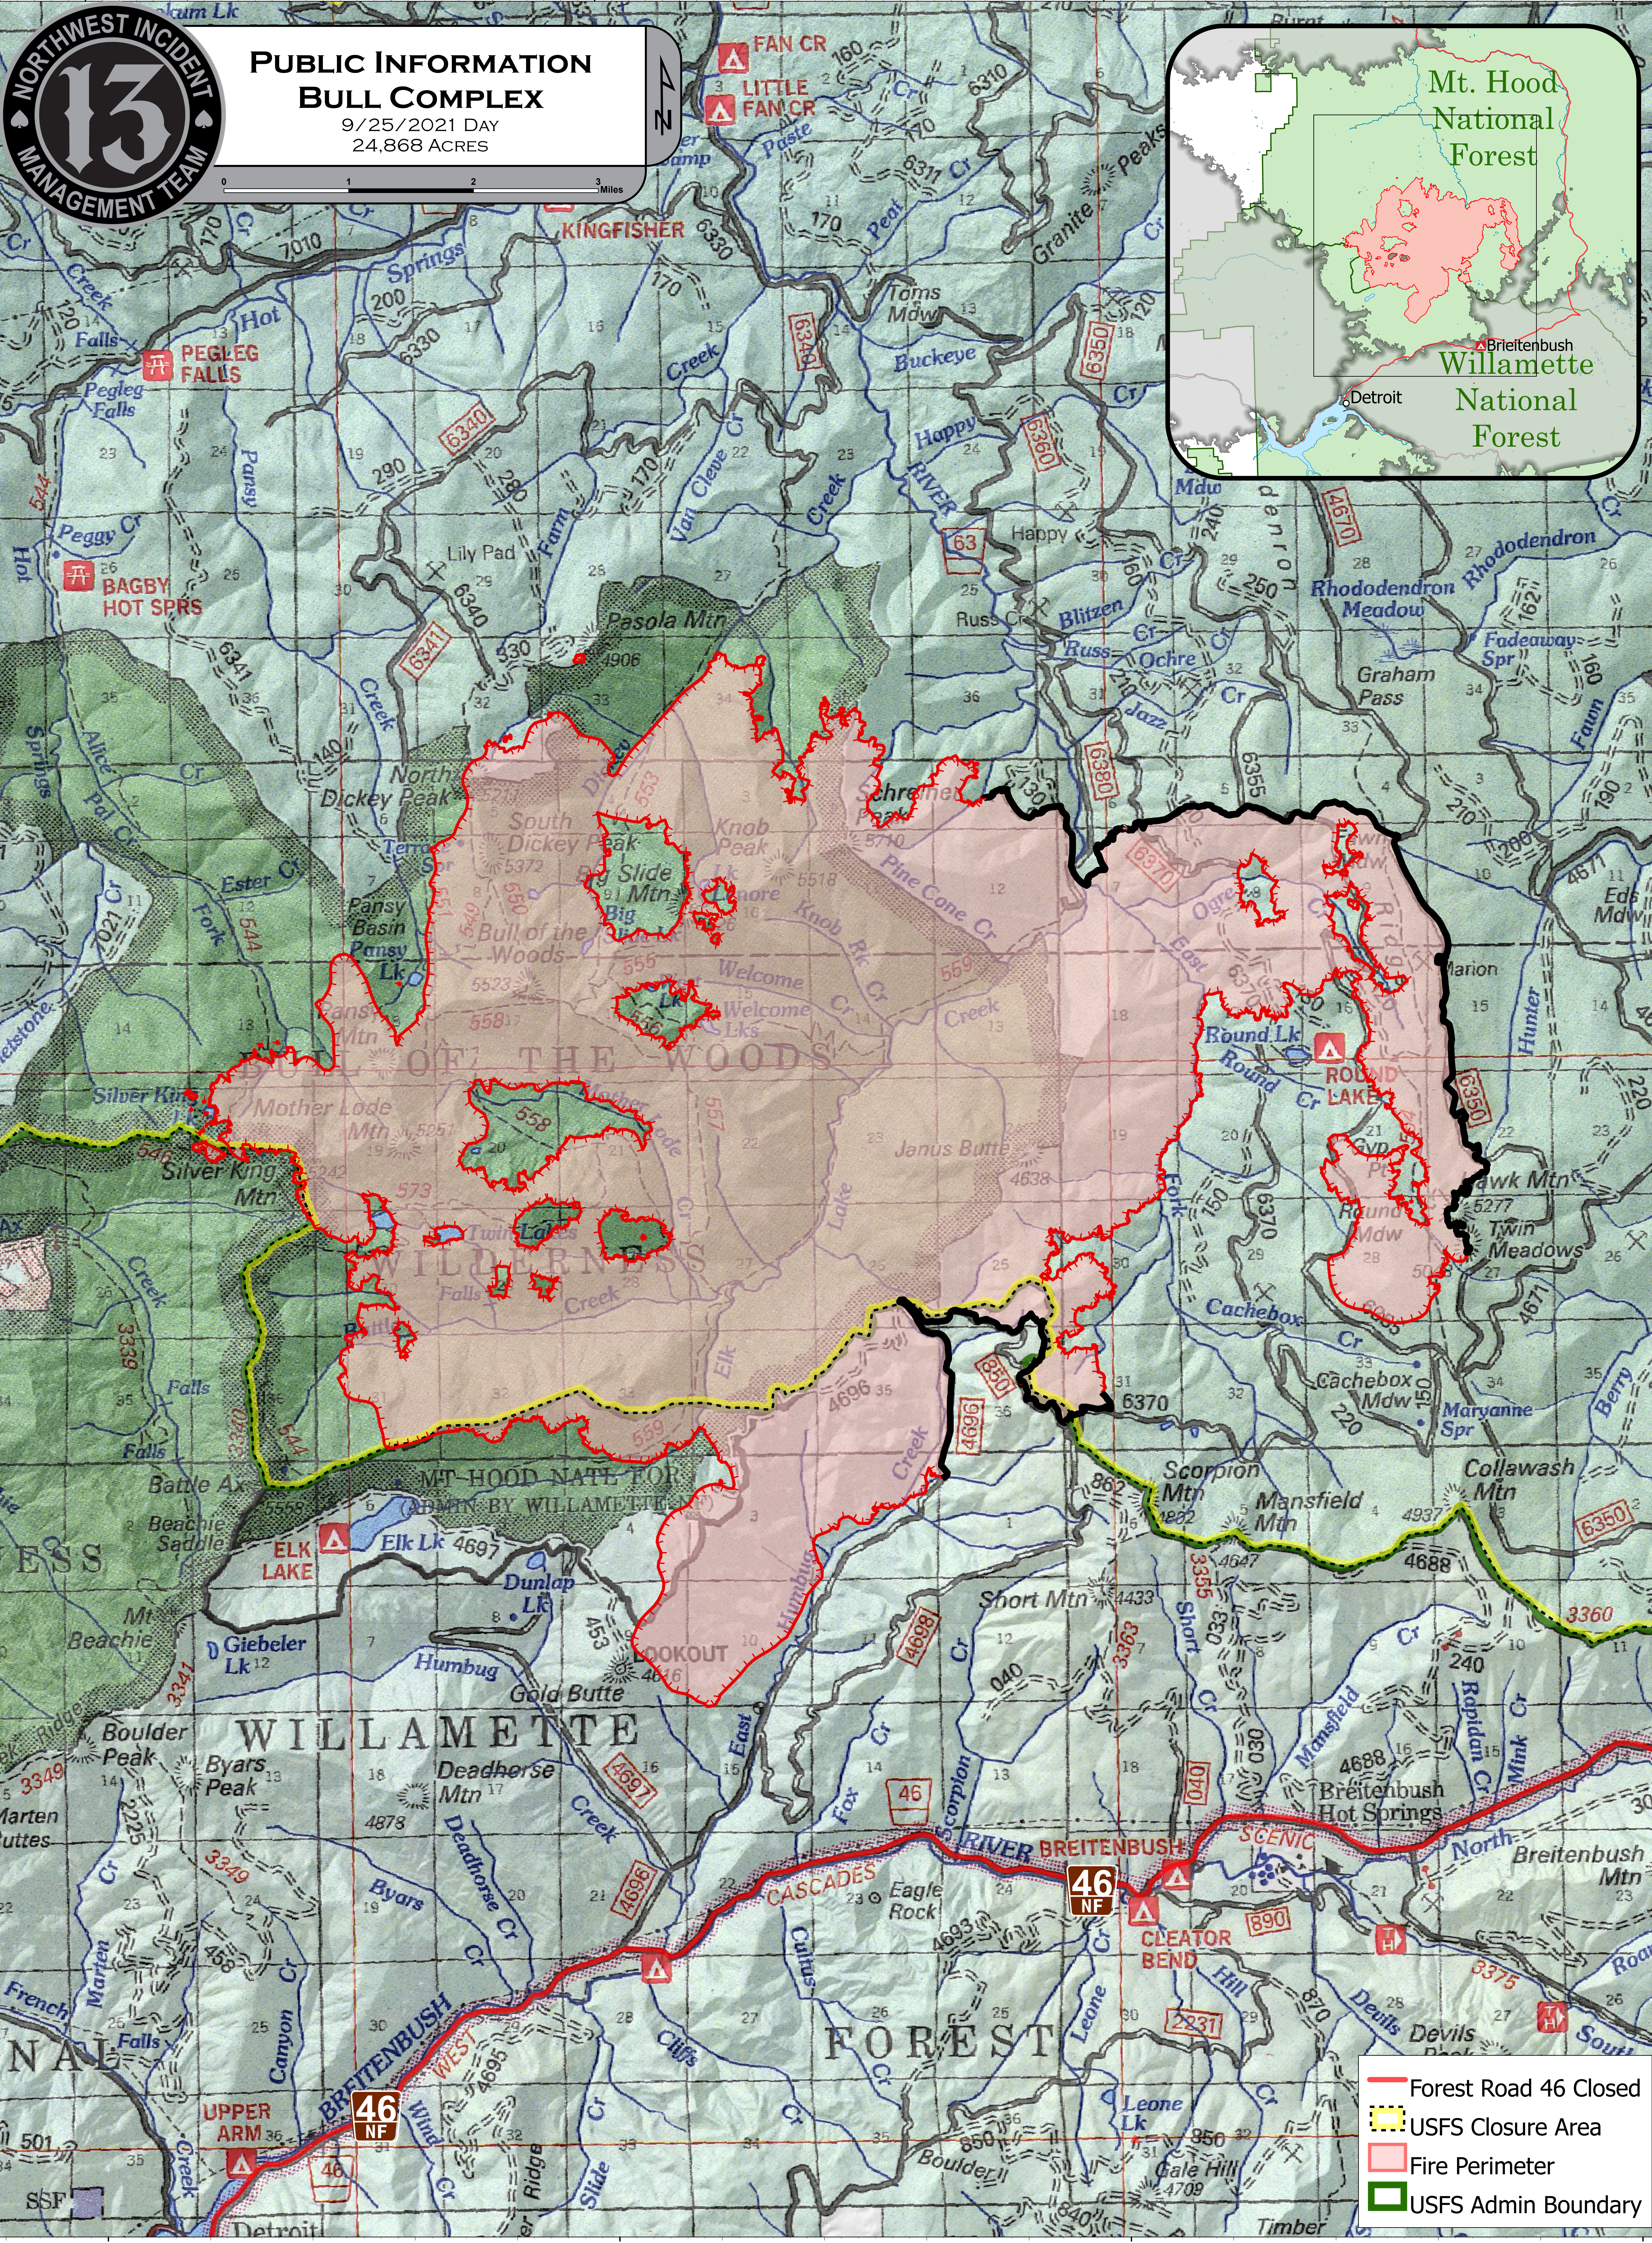

PUBLIC INFORMATION

BULL COMPLEX

9/25/2021 DAY
24,868 ACRES

- Forest Road 46 Closed
- USFS Closure Area
- Fire Perimeter
- USFS Admin Boundary