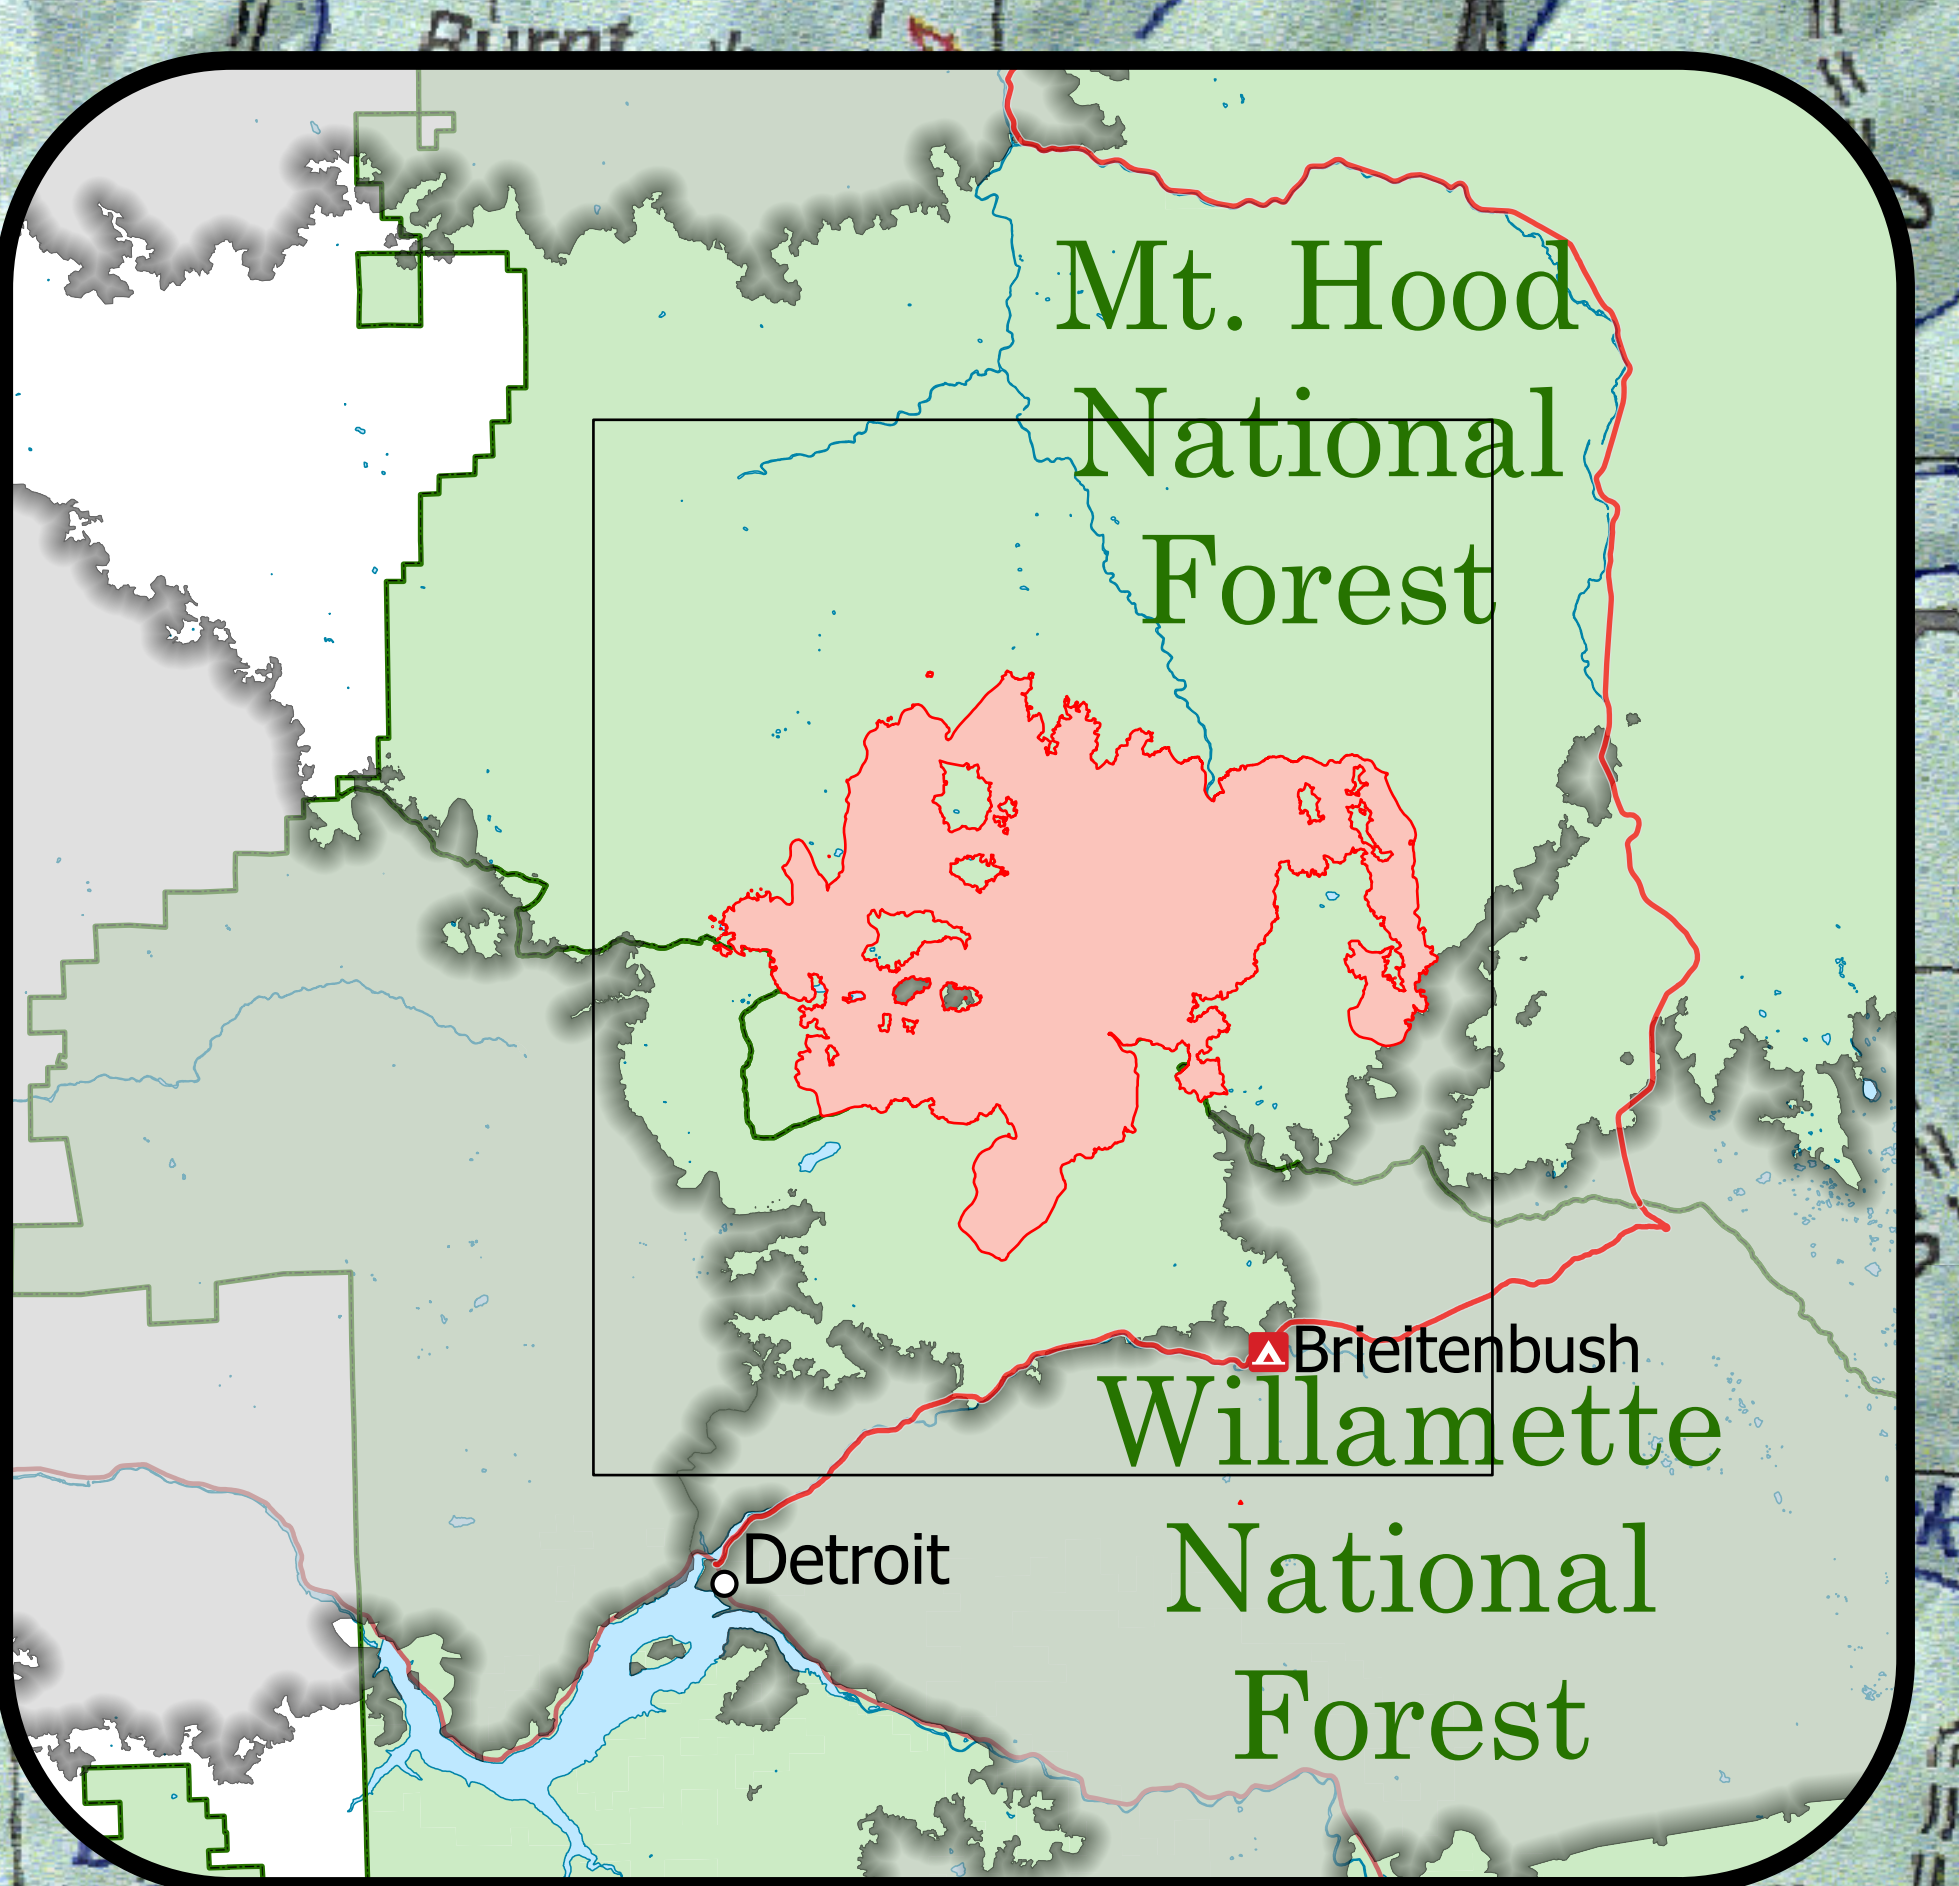

PUBLIC INFORMATION

BULL COMPLEX

9/25/2021 DAY
24,868 ACRES

- Forest Road 46 Closed
- USFS Closure Area
- Fire Perimeter
- USFS Admin Boundary