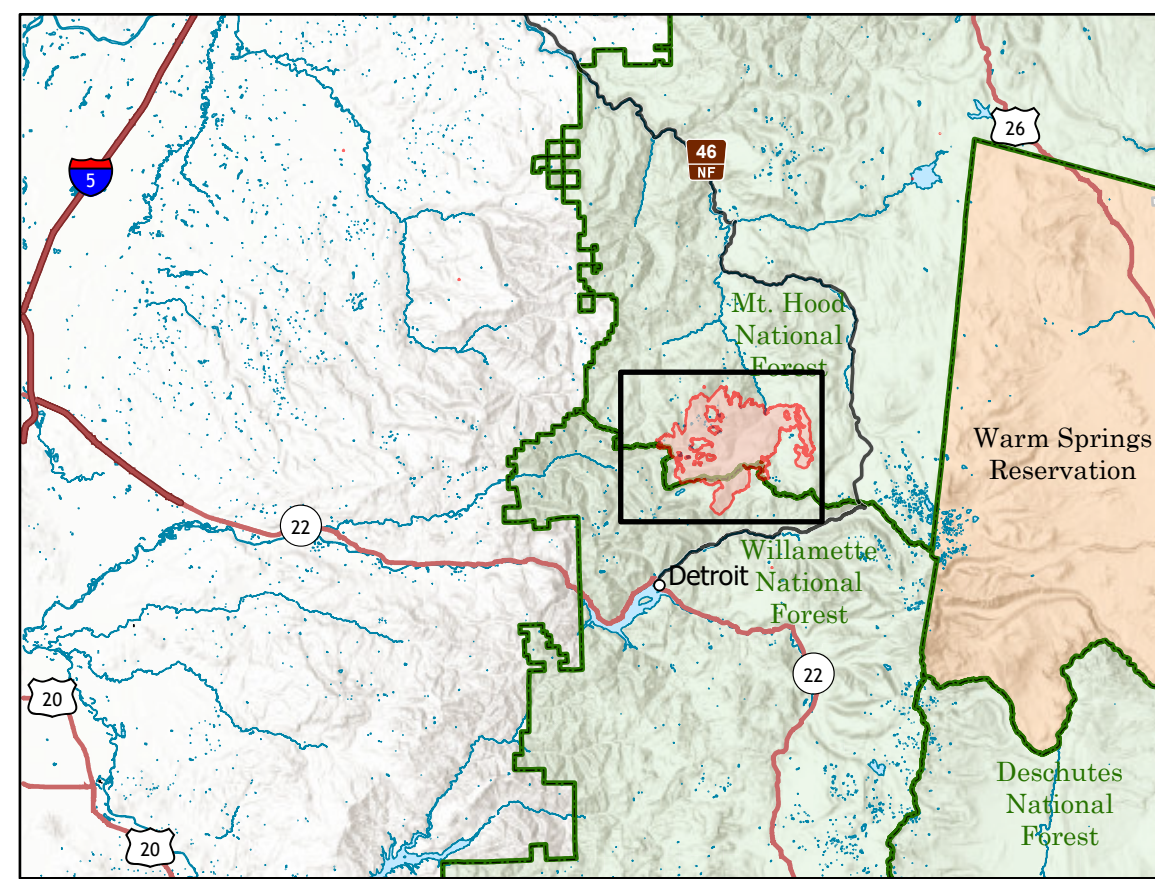

PROGRESSION
 BULL COMPLEX
 OR-MHF-000753
 9/25/2021 DAY
 24,850 ACRES

- ⊗ Points of Origin
- Date: Acres; Growth
- Aug 04: 178 ac; 178 ac
 - Aug 05: 352 ac; 174 ac
 - Aug 06: 445 ac; 93 ac
 - Aug 08: 527 ac; 82 ac
 - Aug 09: 596 ac; 69 ac
 - Aug 10: 660 ac; 64 ac
 - Aug 11: 805 ac; 145 ac
 - Aug 12: 1156 ac; 351 ac
 - Aug 13: 1328 ac; 172 ac
 - Aug 14: 2849 ac; 1521 ac
 - Aug 15: 3833 ac; 984 ac
 - Aug 16: 5124 ac; 1291 ac
 - Aug 18: 5764 ac; 640 ac
 - Aug 19: 6265 ac; 501 ac
 - Aug 21: 6581 ac; 316 ac
 - Aug 22: 6659 ac; 78 ac
 - Aug 23: 6964 ac; 305 ac
 - Aug 24: 7457 ac; 493 ac
 - Aug 25: 7767 ac; 310 ac
 - Aug 26: 8538 ac; 771 ac
 - Aug 27: 8926 ac; 388 ac
 - Aug 28: 9397 ac; 471 ac
 - Aug 29: 10369 ac; 972 ac
 - Aug 30: 10716 ac; 347 ac
 - Aug 31: 10972 ac; 256 ac
 - Sep 01: 11330 ac; 358 ac
 - Sep 02: 13194 ac; 1864 ac
 - Sep 03: 14600 ac; 1406 ac
 - Sep 04: 15804 ac; 1204 ac
 - Sep 05: 16724 ac; 920 ac
 - Sep 06: 17201 ac; 477 ac
 - Sep 07: 17962 ac; 761 ac
 - Sep 08: 19349 ac; 1387 ac
 - Sep 12: 19949 ac; 600 ac
 - Sep 14: 21184 ac; 1235 ac
 - Sep 16: 22431 ac; 1247 ac
 - Sep 20: 24777 ac; 2346 ac
 - Sep 21: 24837 ac; 60 ac
 - Sep 23: 24850 ac; 13 ac

NW Team 13
 Map Created: 9/24/2021 @1234
 Acres from IR
 North American 1983 Datum, Lat/Long Grid