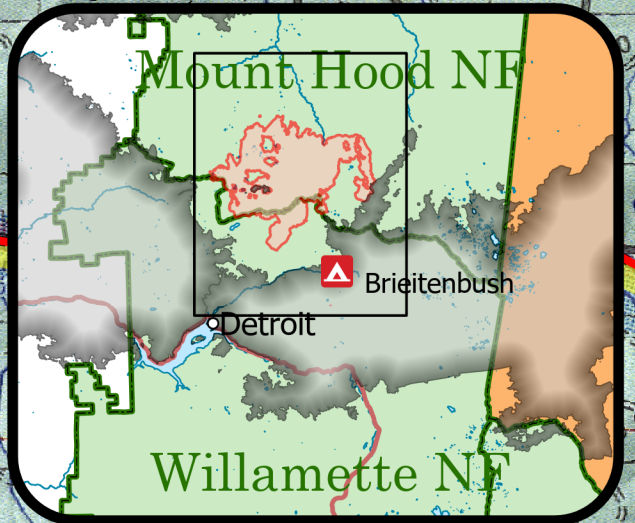

**PUBLIC INFORMATION**  
**BULL COMPLEX**  
 9/25/2021 DAY  
 24,868 ACRES

0 1 2 3 Miles

- Forest Road 46 Closed
- USFS Closure Area
- USFS Admin Boundary
- Fire Perimeter