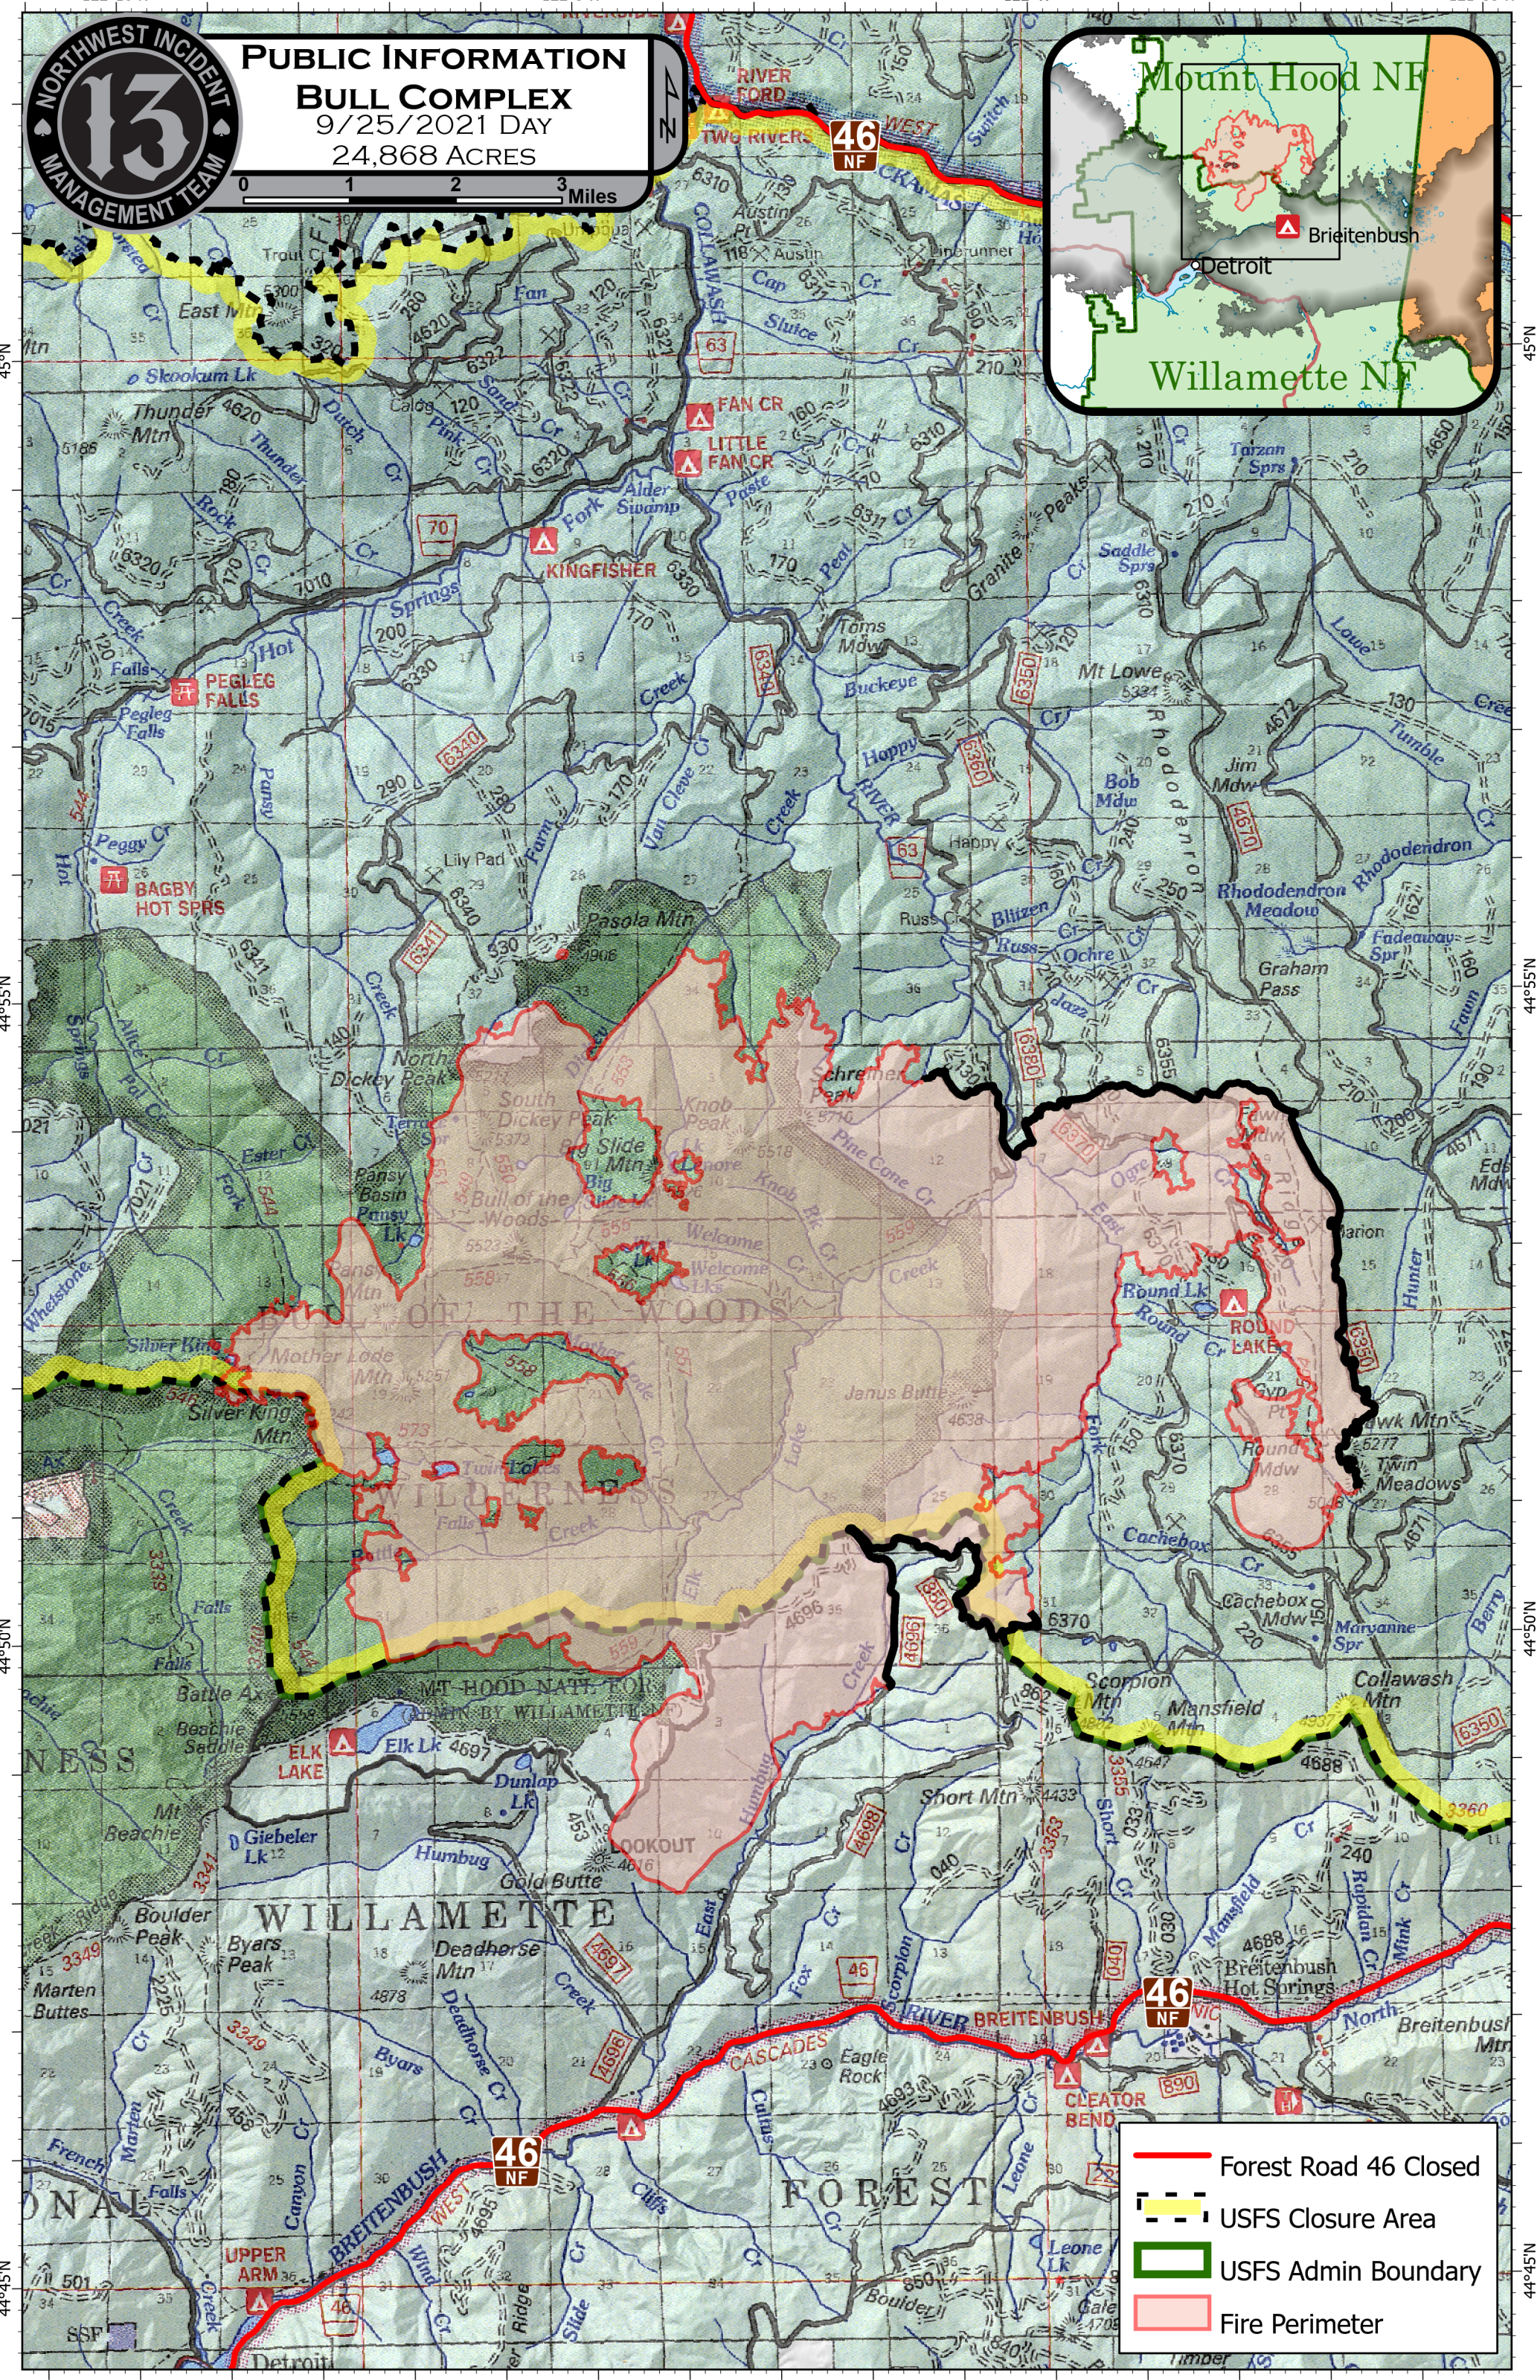

**PUBLIC INFORMATION**  
**BULL COMPLEX**  
 9/25/2021 DAY  
 24,868 ACRES

0 1 2 3 Miles

- Forest Road 46 Closed
- USFS Closure Area
- USFS Admin Boundary
- Fire Perimeter