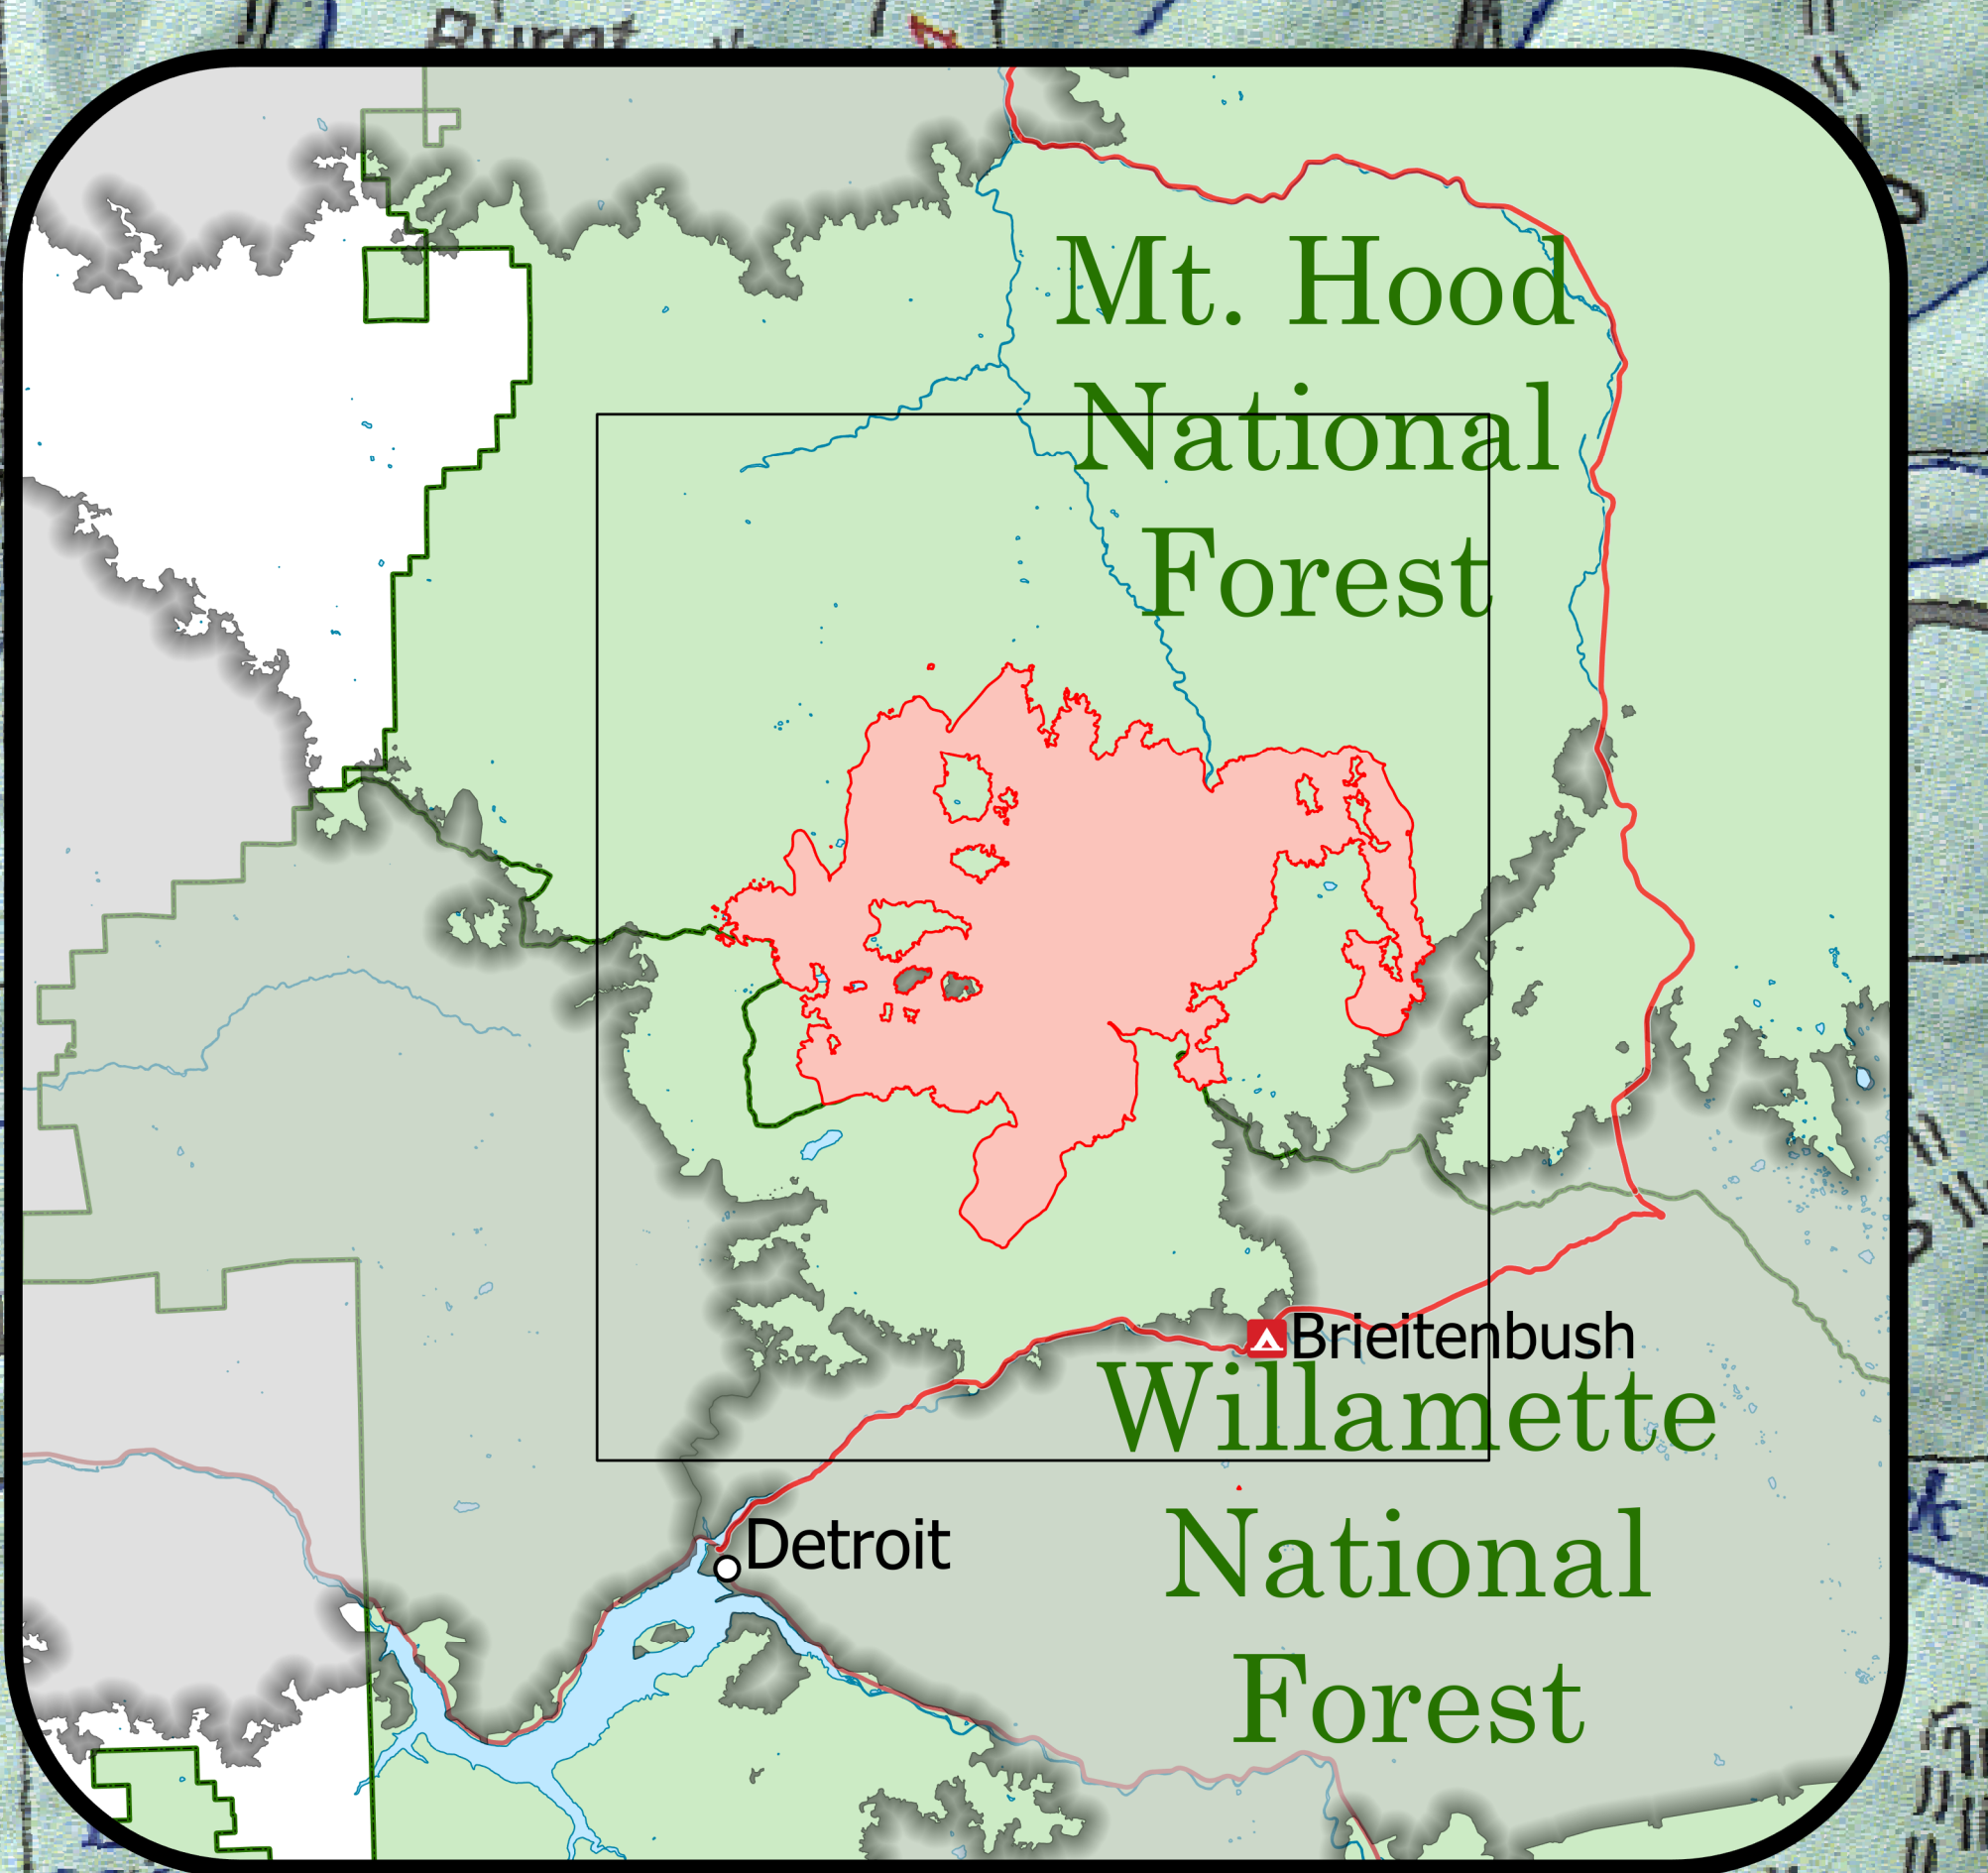

PUBLIC INFORMATION BULL COMPLEX

9/25/2021 DAY
24,868 ACRES

- Forest Road 46 Closed
- USFS Closure Area
- Fire Perimeter
- USFS Admin Boundary