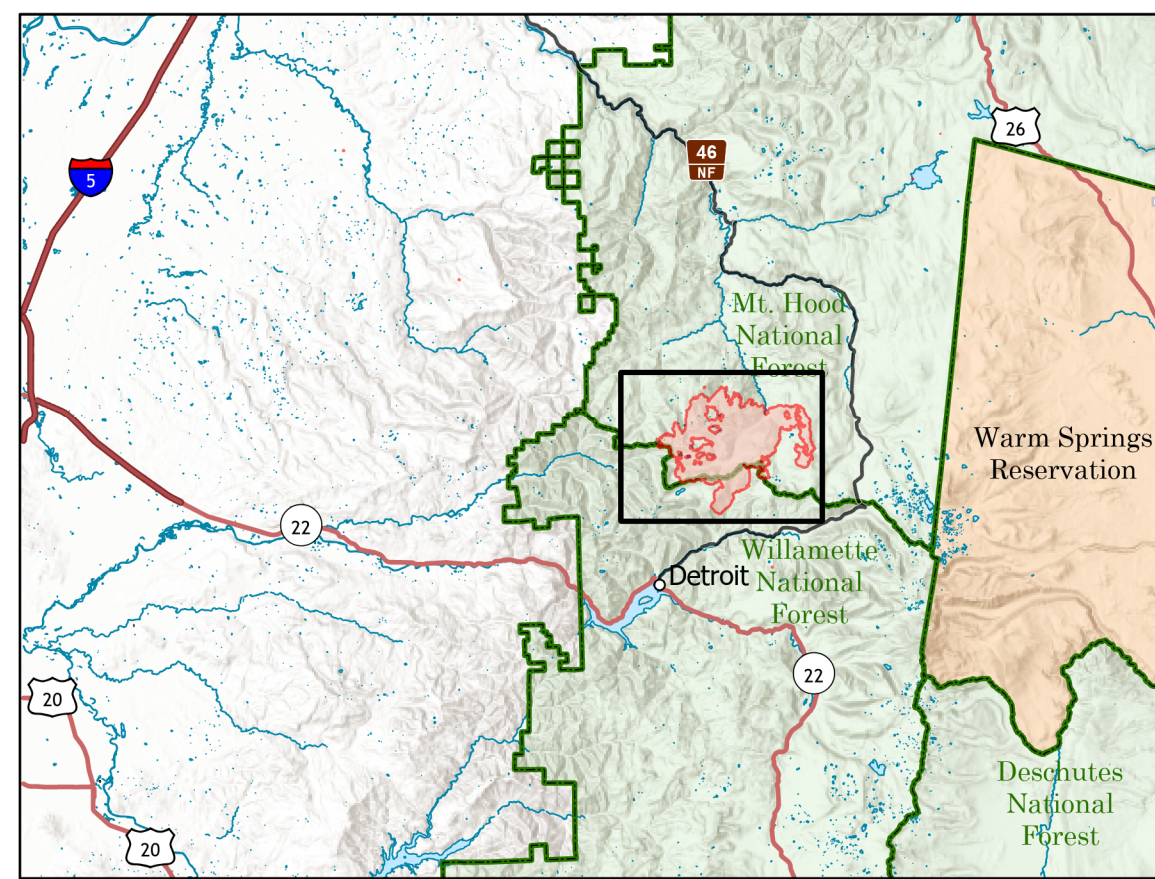

PROGRESSION
 BULL COMPLEX
 OR-MHF-000753
 9/24/2021 DAY
 24,850 ACRES

⊗ Points of Origin

Date: Acres; Growth

- Aug 04: 178 ac; 178 ac
- Aug 05: 352 ac; 174 ac
- Aug 06: 445 ac; 93 ac
- Aug 08: 527 ac; 82 ac
- Aug 09: 596 ac; 69 ac
- Aug 10: 660 ac; 64 ac
- Aug 11: 805 ac; 145 ac
- Aug 12: 1156 ac; 351 ac
- Aug 13: 1328 ac; 172 ac
- Aug 14: 2849 ac; 1521 ac
- Aug 15: 3833 ac; 984 ac
- Aug 16: 5124 ac; 1291 ac
- Aug 18: 5764 ac; 640 ac
- Aug 19: 6265 ac; 501 ac
- Aug 21: 6581 ac; 316 ac
- Aug 22: 6659 ac; 78 ac
- Aug 23: 6964 ac; 305 ac
- Aug 24: 7457 ac; 493 ac
- Aug 25: 7767 ac; 310 ac
- Aug 26: 8538 ac; 771 ac
- Aug 27: 8926 ac; 388 ac
- Aug 28: 9397 ac; 471 ac
- Aug 29: 10369 ac; 972 ac
- Aug 30: 10716 ac; 347 ac
- Aug 31: 10972 ac; 256 ac
- Sep 01: 11330 ac; 358 ac
- Sep 02: 13194 ac; 1864 ac
- Sep 03: 14600 ac; 1406 ac
- Sep 04: 15804 ac; 1204 ac
- Sep 05: 16724 ac; 920 ac
- Sep 06: 17201 ac; 477 ac
- Sep 07: 17962 ac; 761 ac
- Sep 08: 19349 ac; 1387 ac
- Sep 12: 19949 ac; 600 ac
- Sep 14: 21184 ac; 1235 ac
- Sep 16: 22431 ac; 1247 ac
- Sep 20: 24777 ac; 2346 ac
- Sep 21: 24837 ac; 60 ac
- Sep 23: 24850 ac; 13 ac

NW Team 13
 Map Created: 9/24/2021 @1227
 Acres from IR
 North American 1983 Datum, Lat,Long Grid