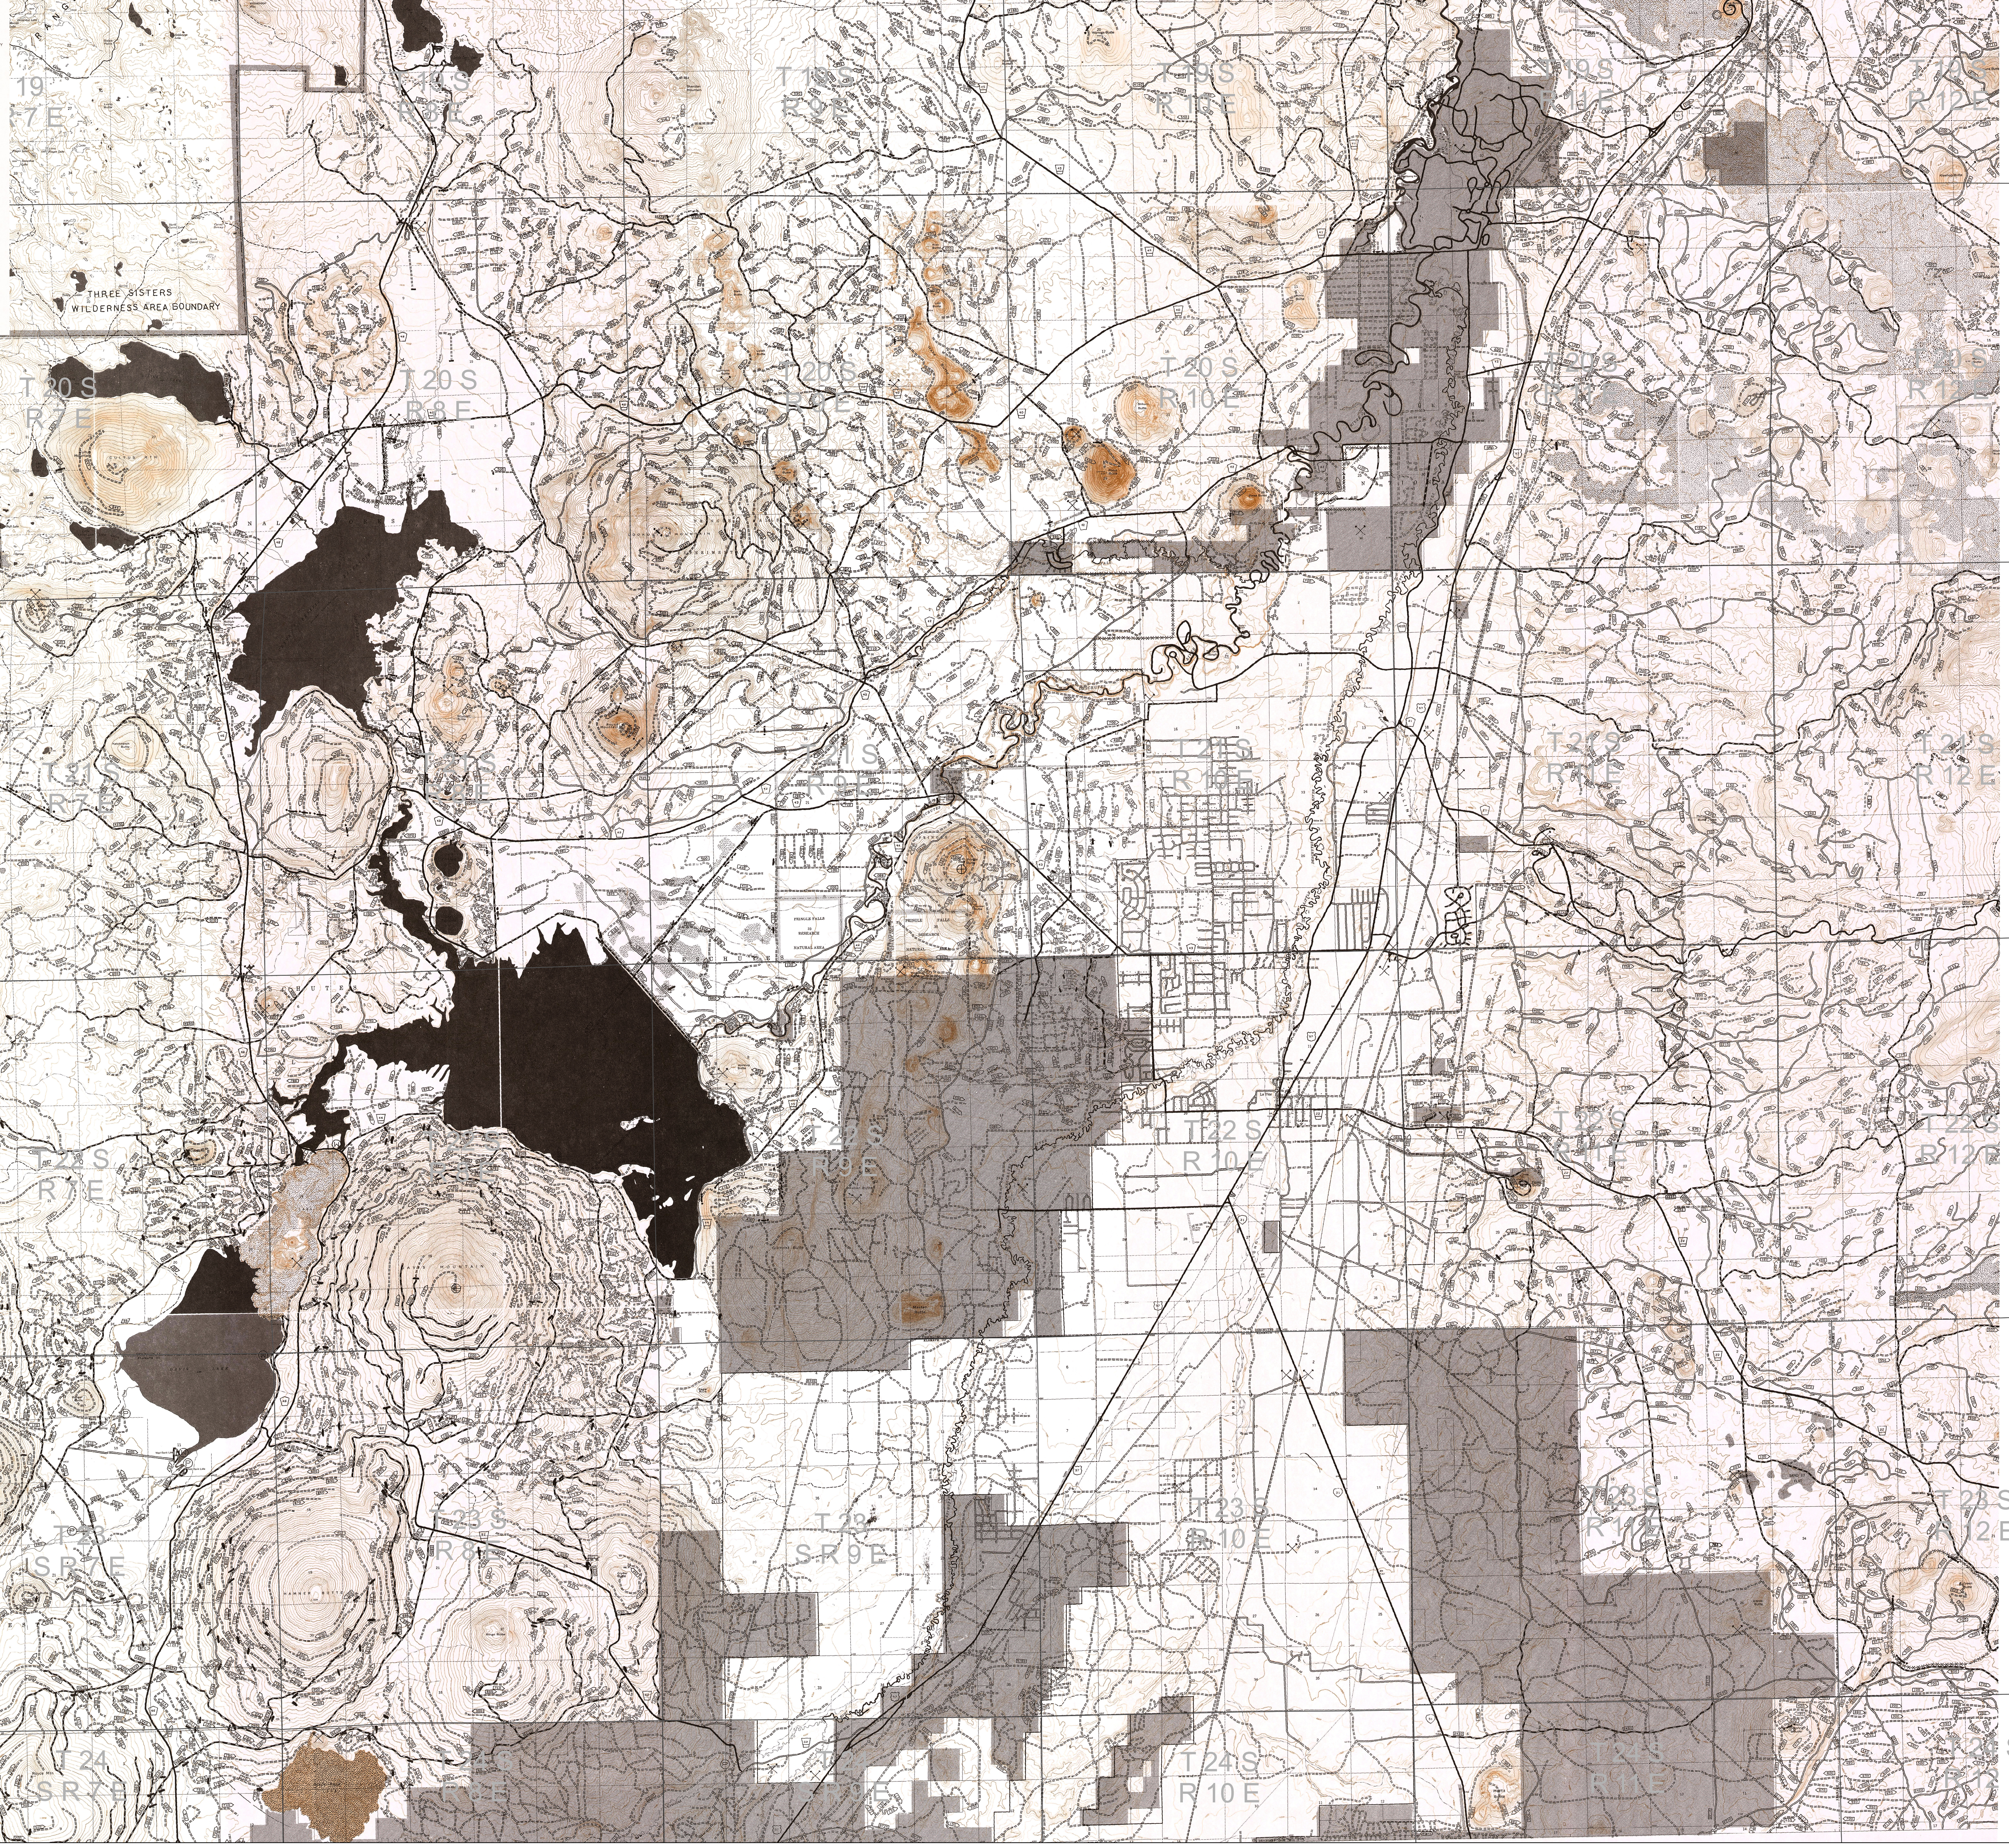

BEND
RANGER DISTRICT
DESCHUTES NATIONAL FOREST
 Pacific Northwest Region
 LAMBERT CONFORMAL CONIC PROJECTION - 1983
 NORTH ARCTIC ZONE
 THIS INFORMATION IS FOR YOUR INFORMATION ONLY
 AND DOES NOT CONSTITUTE A WARRANTY OF ANY KIND
 OR A GUARANTEE OF ACCURACY. THE USER ASSUMES
 ALL LIABILITY FOR ANY DAMAGE OR LOSS OF DATA
 ARISING FROM THE USE OF THIS INFORMATION.
 THE USER ASSUMES ALL LIABILITY FOR ANY DAMAGE
 OR LOSS OF DATA ARISING FROM THE USE OF THIS
 INFORMATION.

2000

*** TRANSPORTATION SYMBOLS ***

*** OTHER SYMBOLS ***

For Administrative Use Only