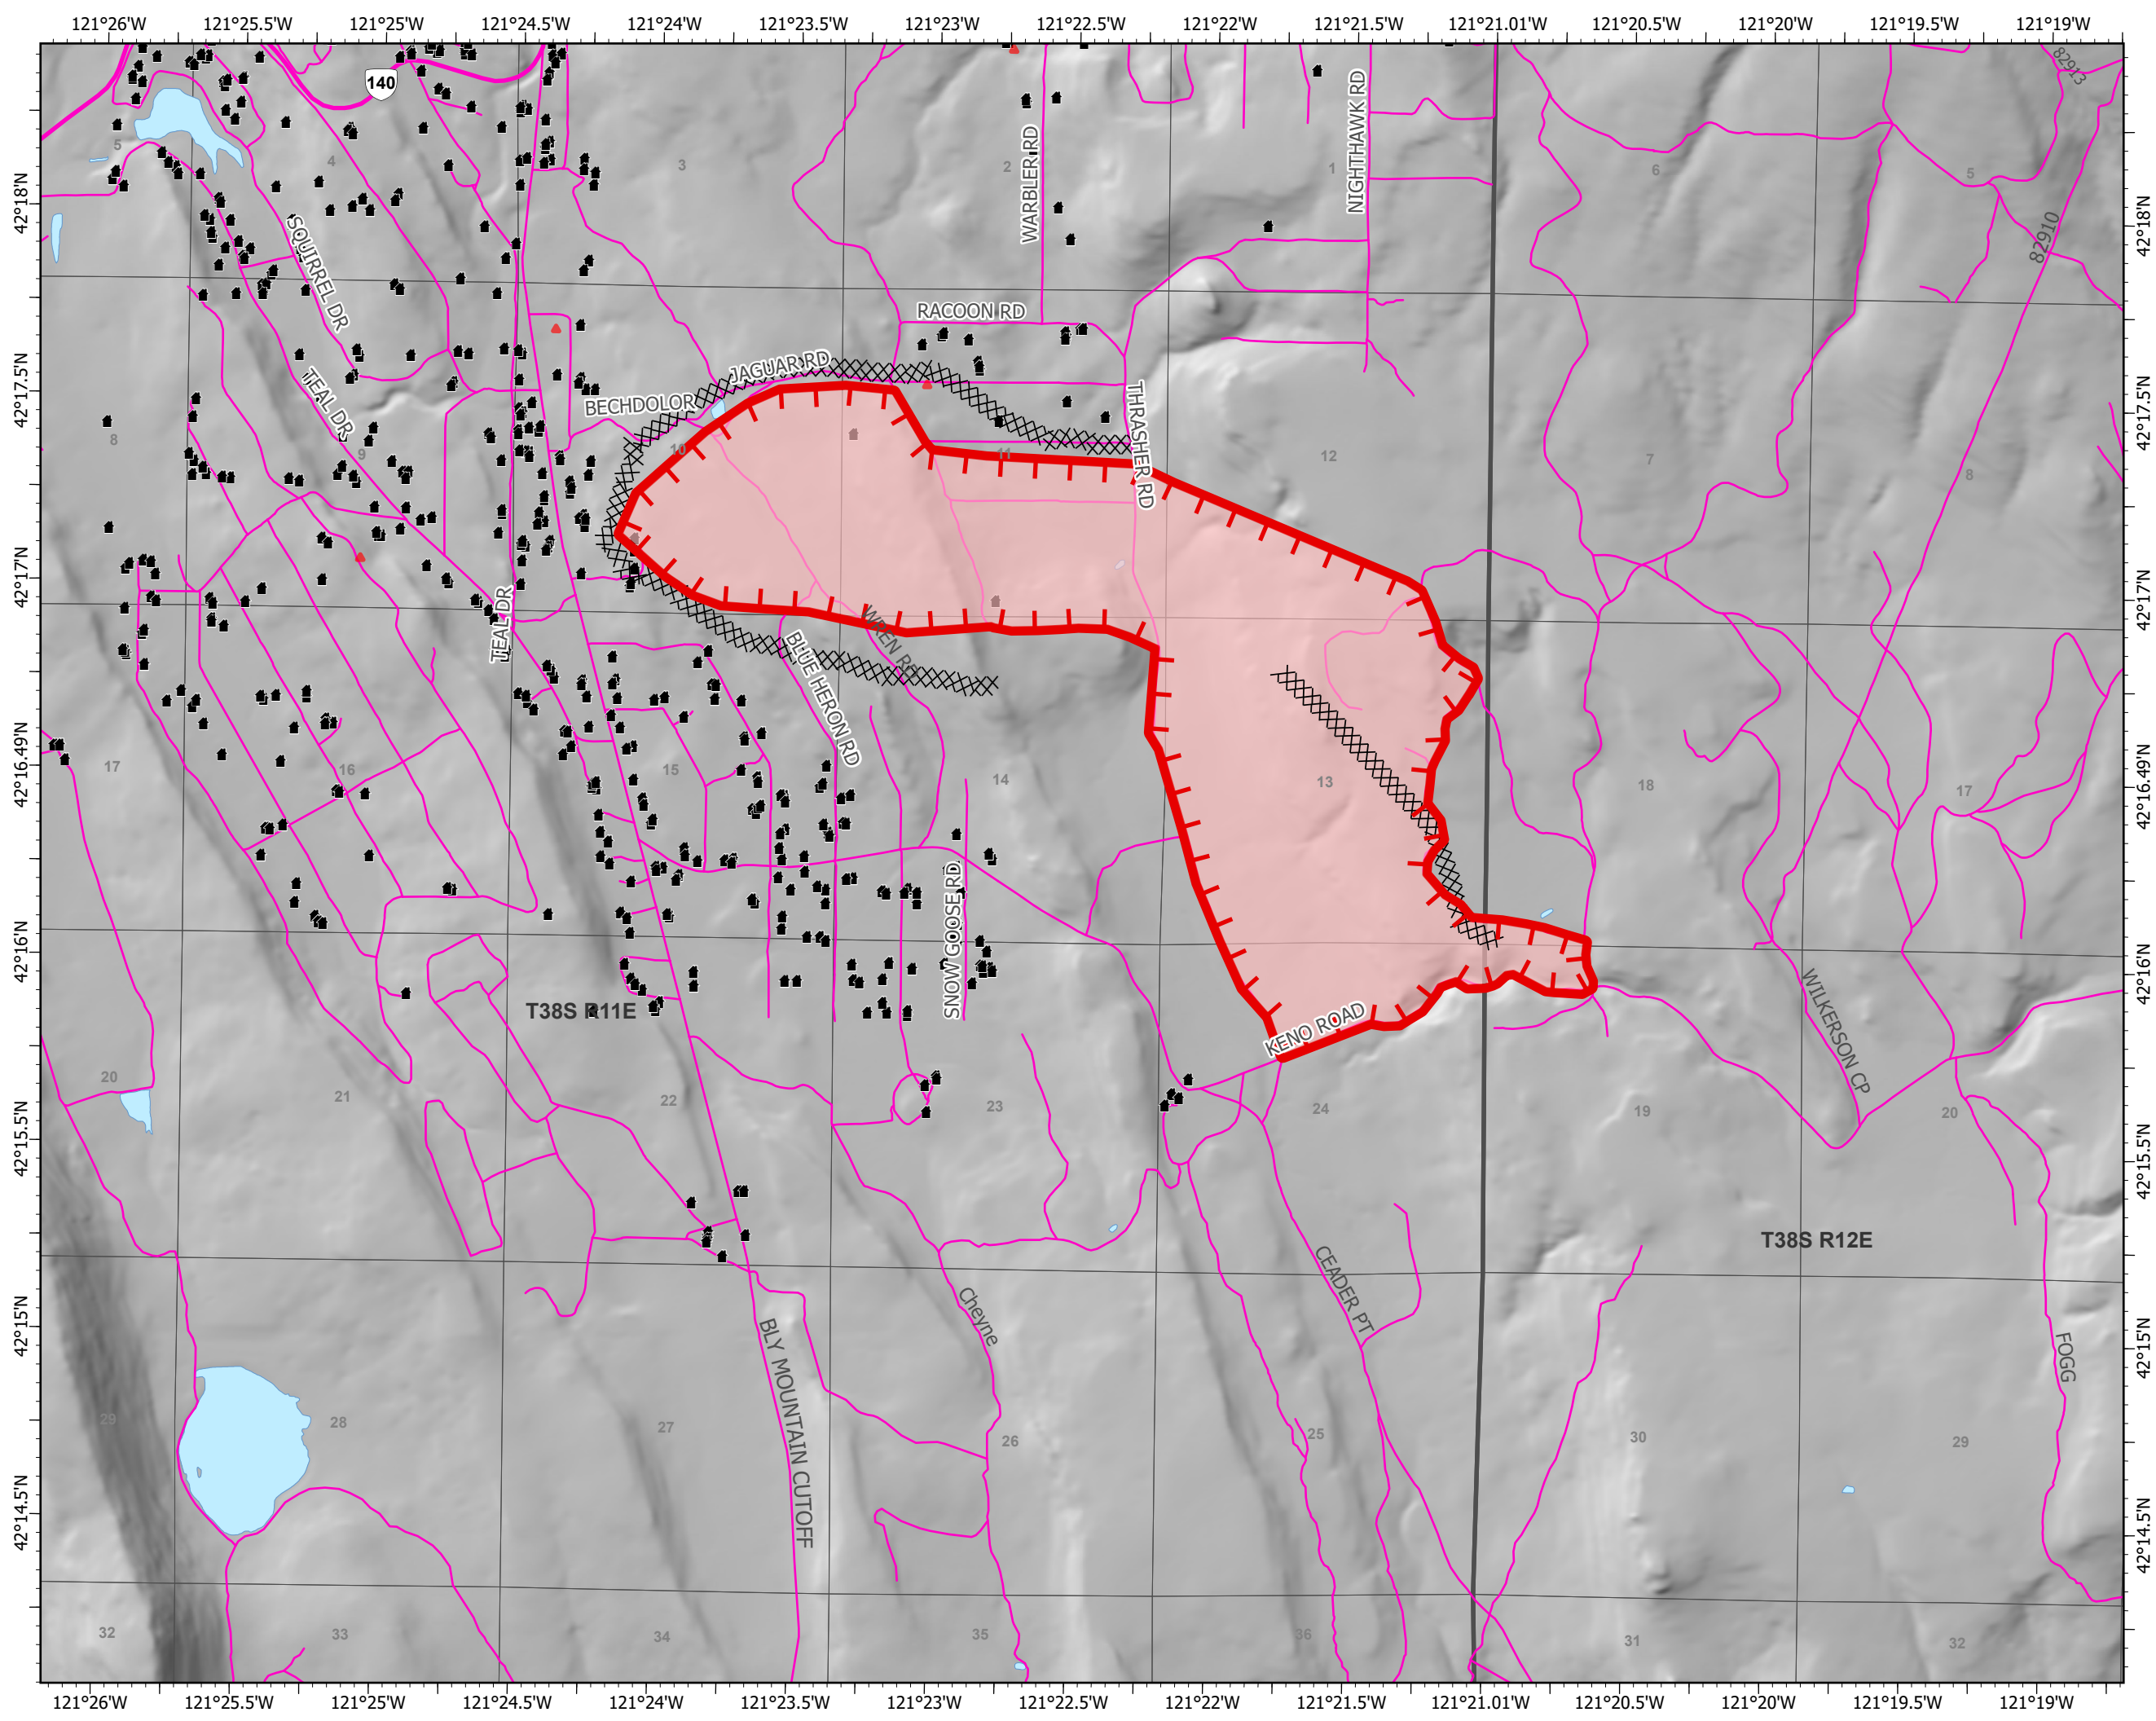

Operations

Cutoff
OR981S-210215
06/20/201

1,259 acres at 06/20/2021 15:57

- Wildfire Daily Fire Perimeter
- Completed Dozer Line
- Fire Edge
- Structure
- Waterbody

ODF IMT 1
06/20/2021 1607
Acres from Initial Sizeup
1,259 acres at 06/20/2021 15:57
North American 1983 Datum
Lat Long Grid