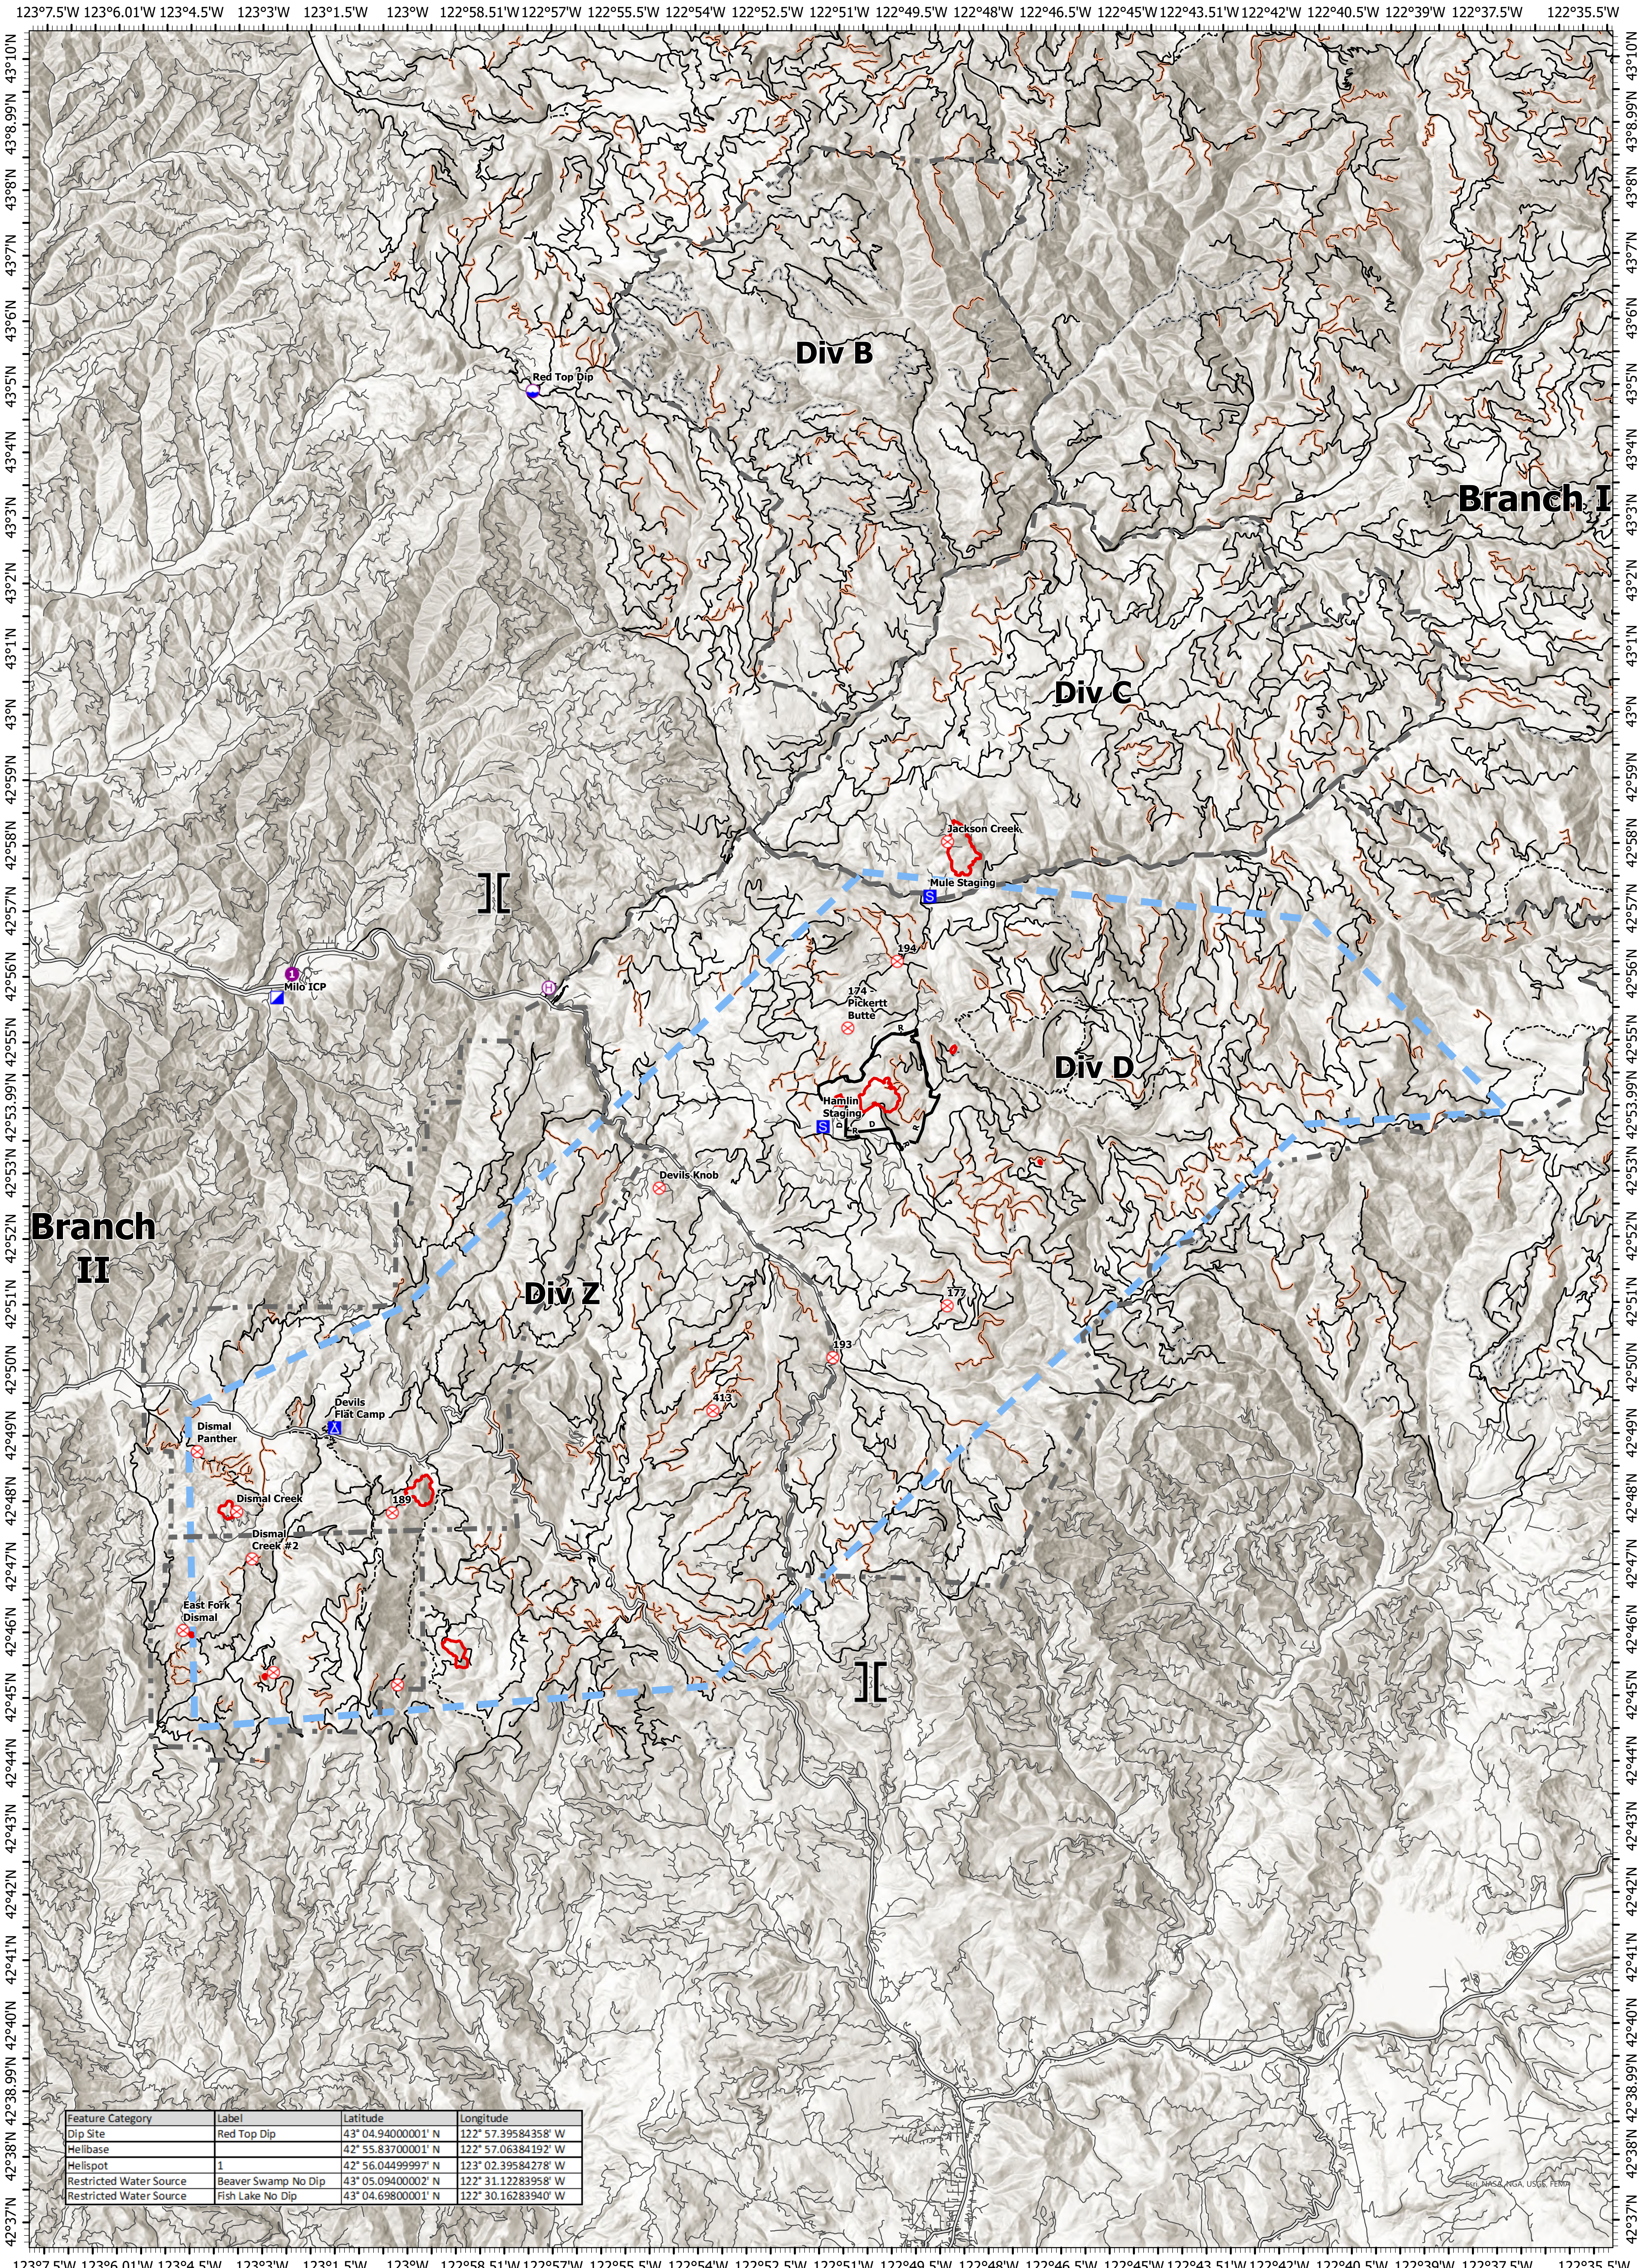

Air Operations

Devil's Knob Complex

OR-UPF-000450

- Dip Site
- Helispot
- ⊕ Helibase
- Branch Break
- Incident Command Post
- Camp
- Staging Area
- ⊗ Fire Origin
- Major Roads
- Open FS Roads
- Closed FS Roads
- Other Roads
- Decommissioned FS Roads
- BLM Roads
- Trails
- Completed Dozer Line
- Completed Road as Line
- Division Boundary
- Temporary Flight Restriction
- Fire Edge