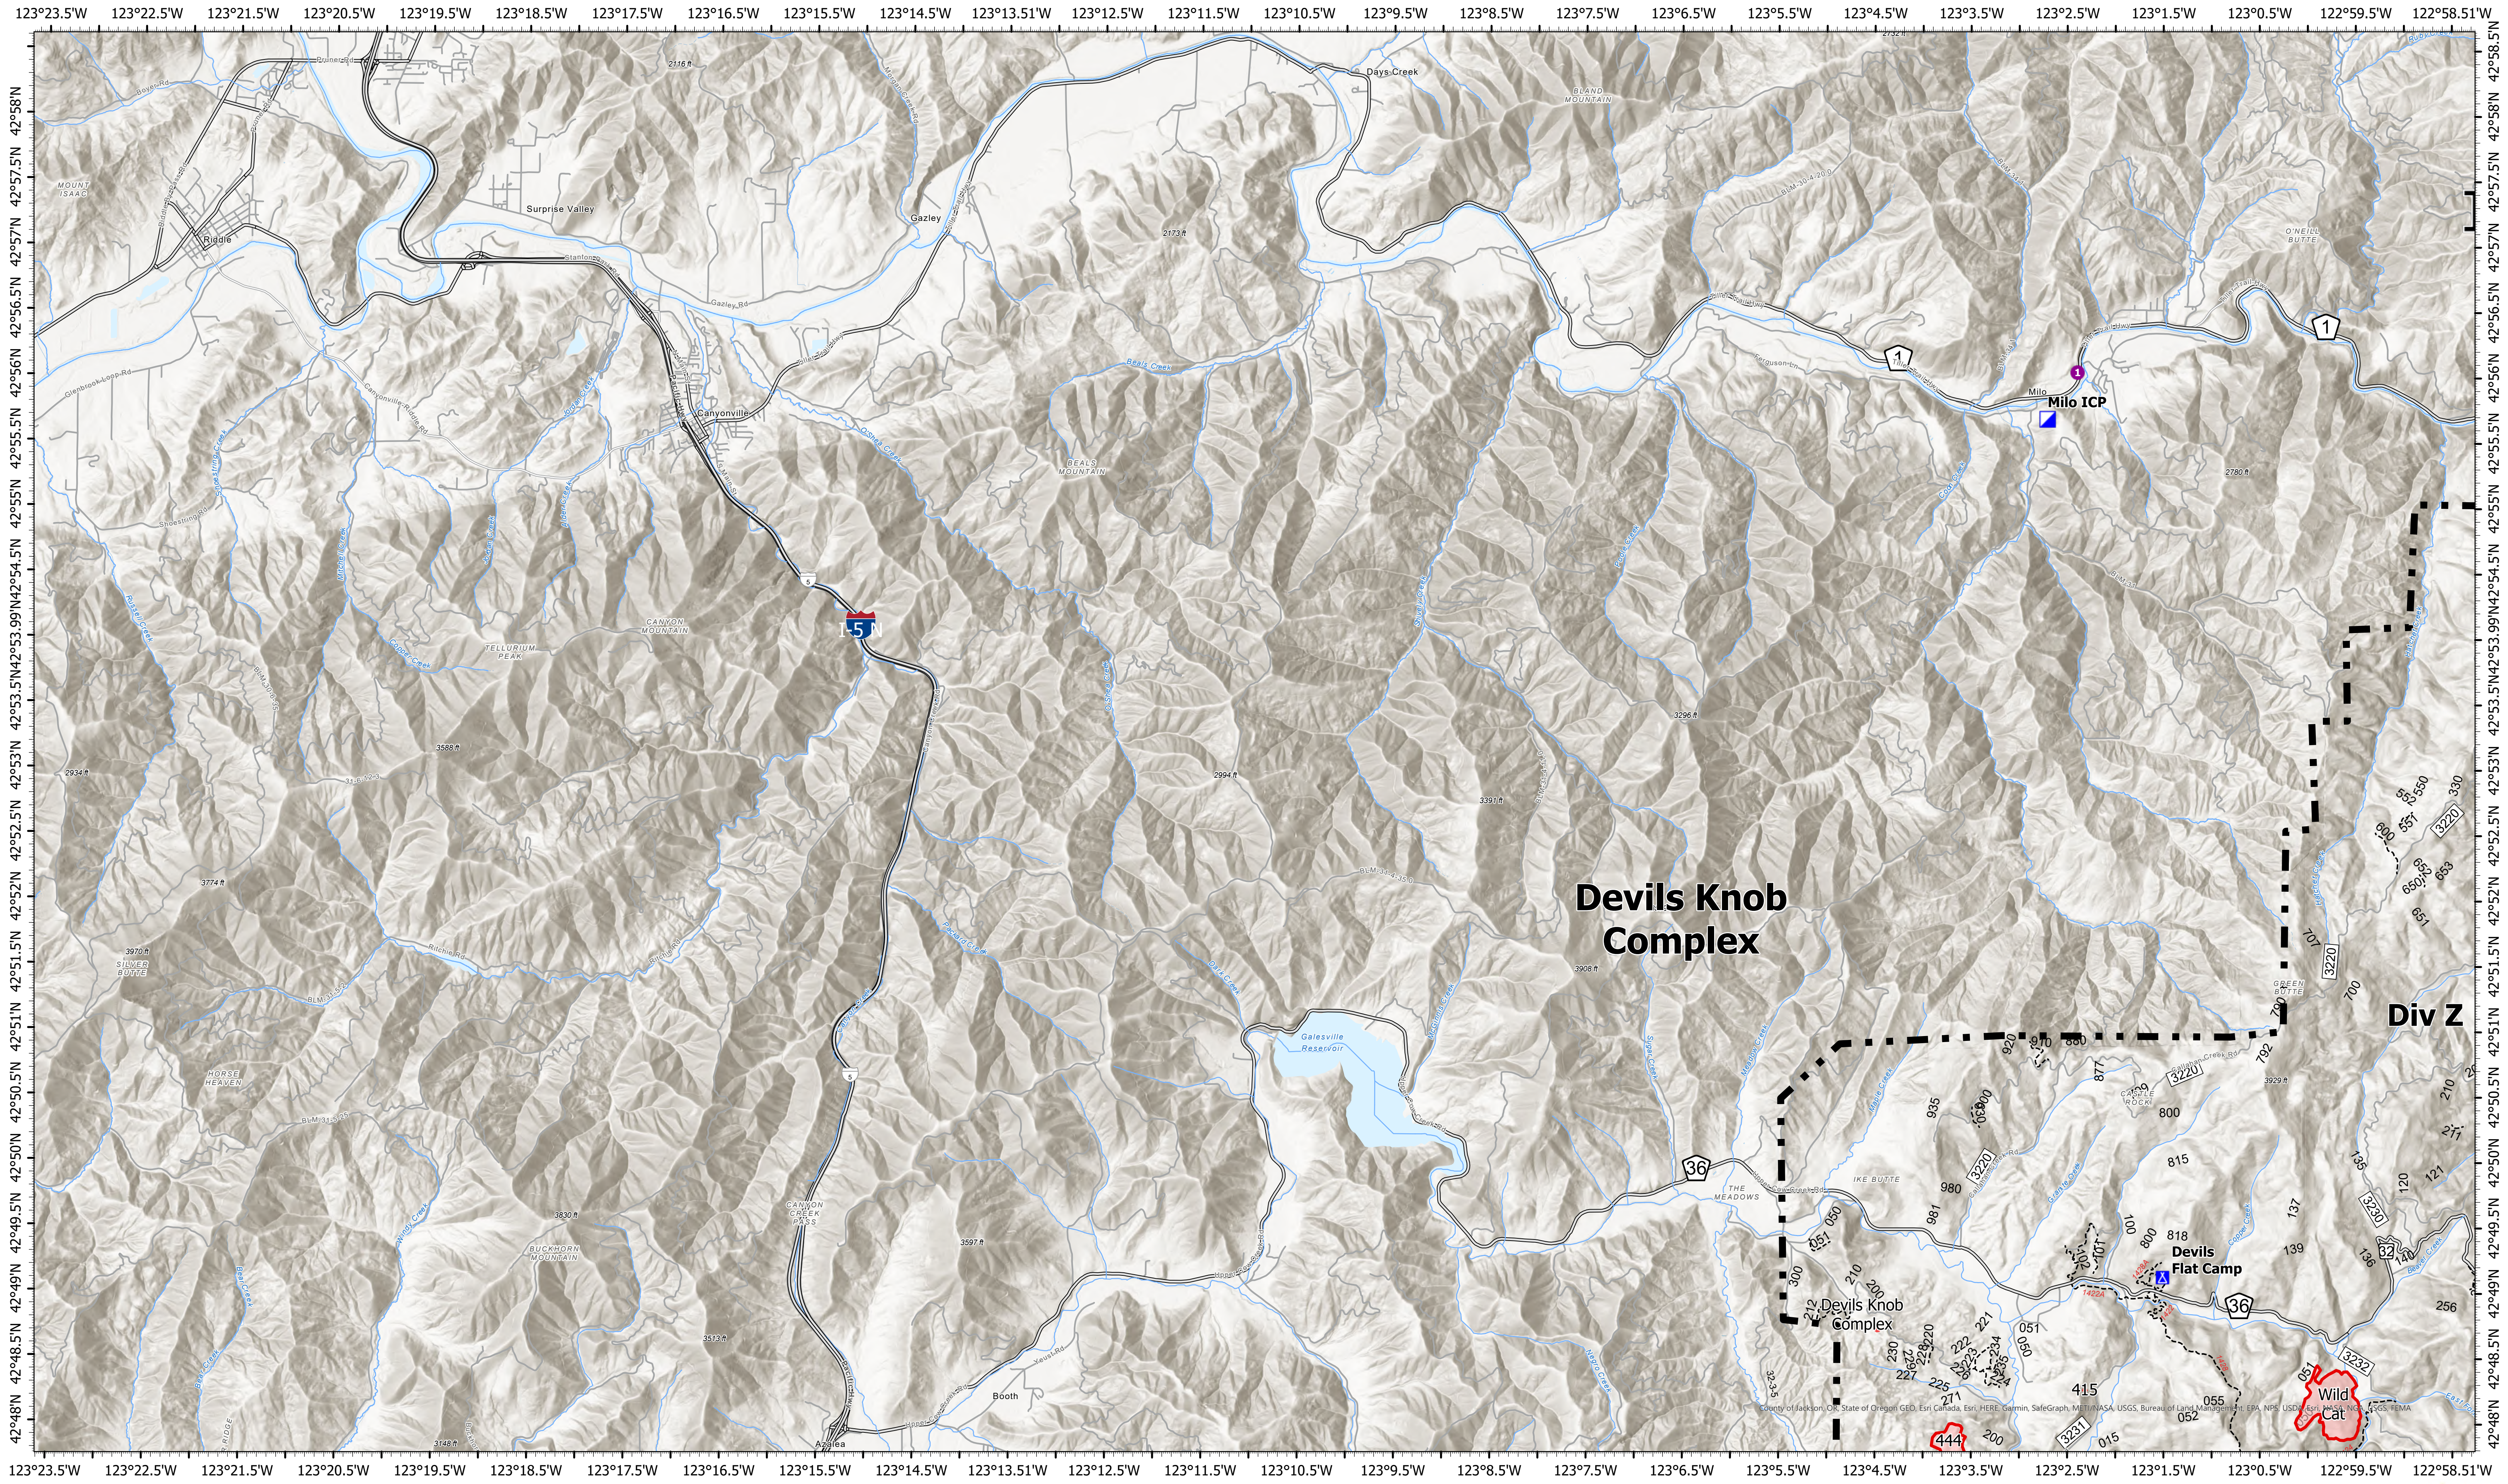

# Transportation, I-5, ICP, Devil's Flat Camp

## Devil's Knob Complex OR-UPF-000450

Map Updated: 8/6/2021 @ 1328

- Helispot
- ▬ Branch Break
- ▣ Incident Command Post
- ▣ Camp
- Streams