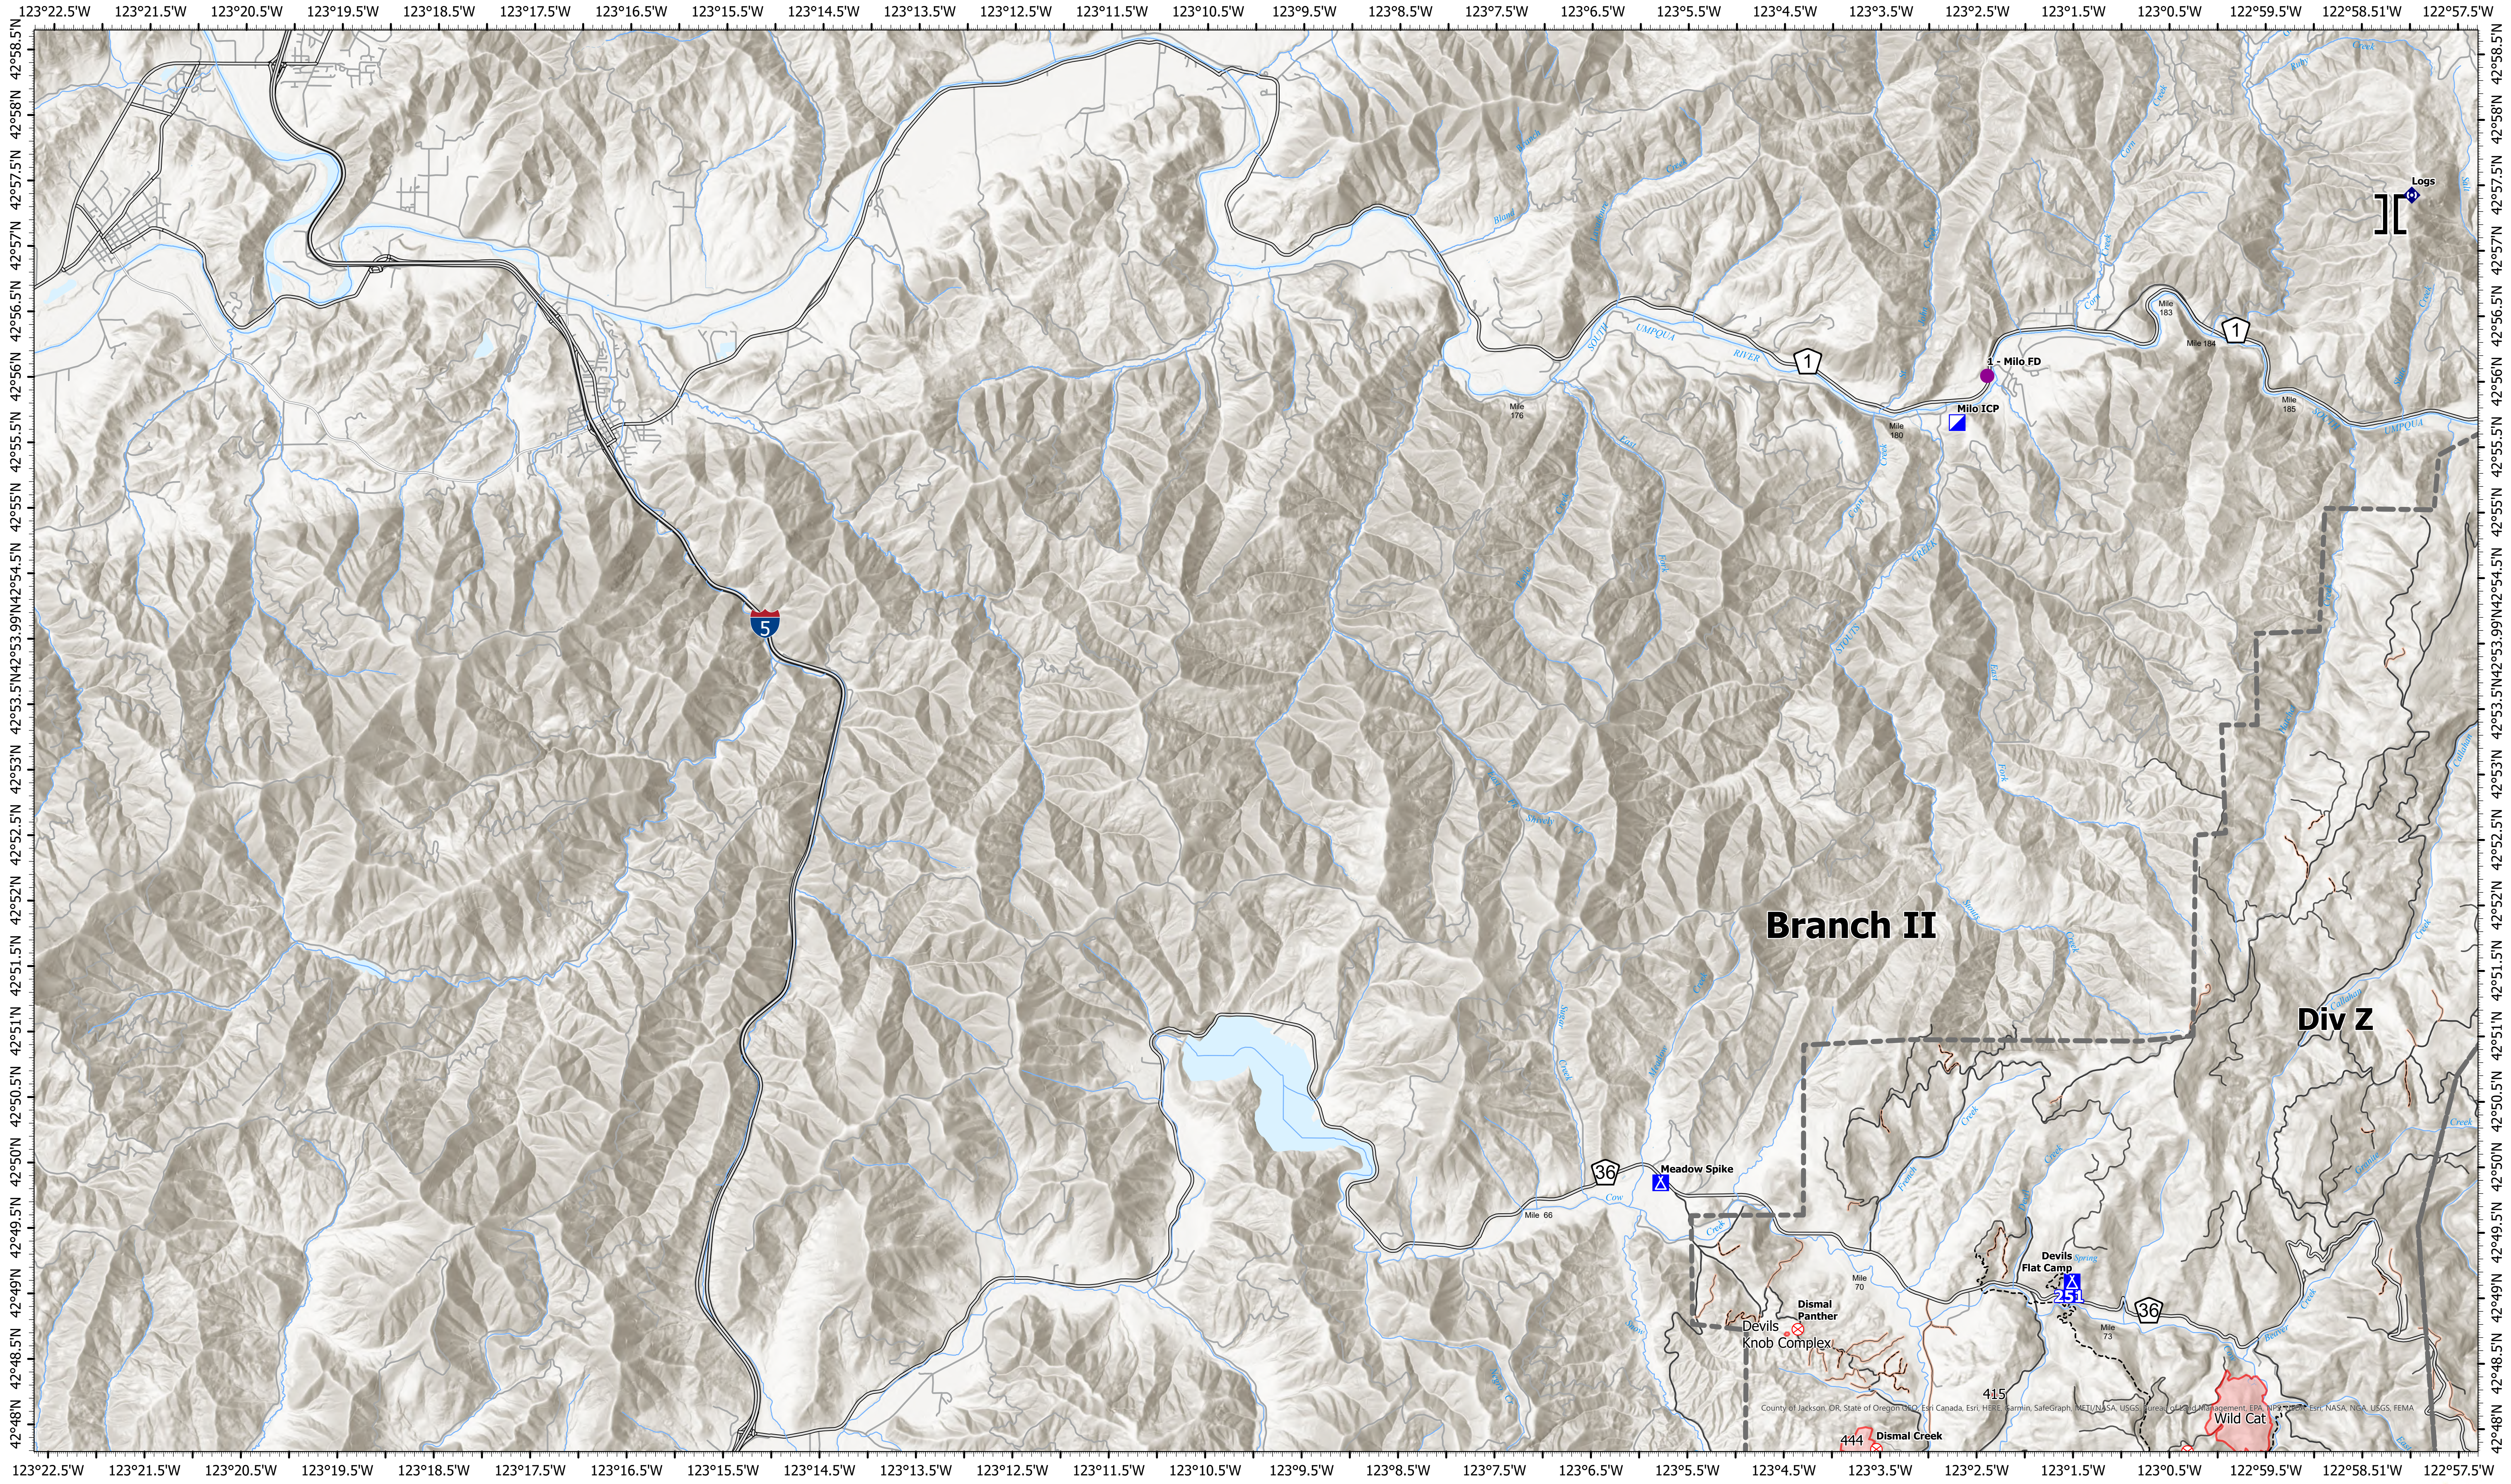

Transportation, I-5, ICP, Devil's Flat Camp, Meadows Spike

Devil's Knob Complex

OR-UPF-000450

Map Updated: 8/7/2021 @ 2219

- | | | |
|---|---|---|
| ● Helispot | ■ Camp | — Streams |
| Branch Break | ⊗ Fire Origin | Major Roads |
| ■ Incident Command Post | ◆ Repeater | |
| ■ Drop Point | Other | |