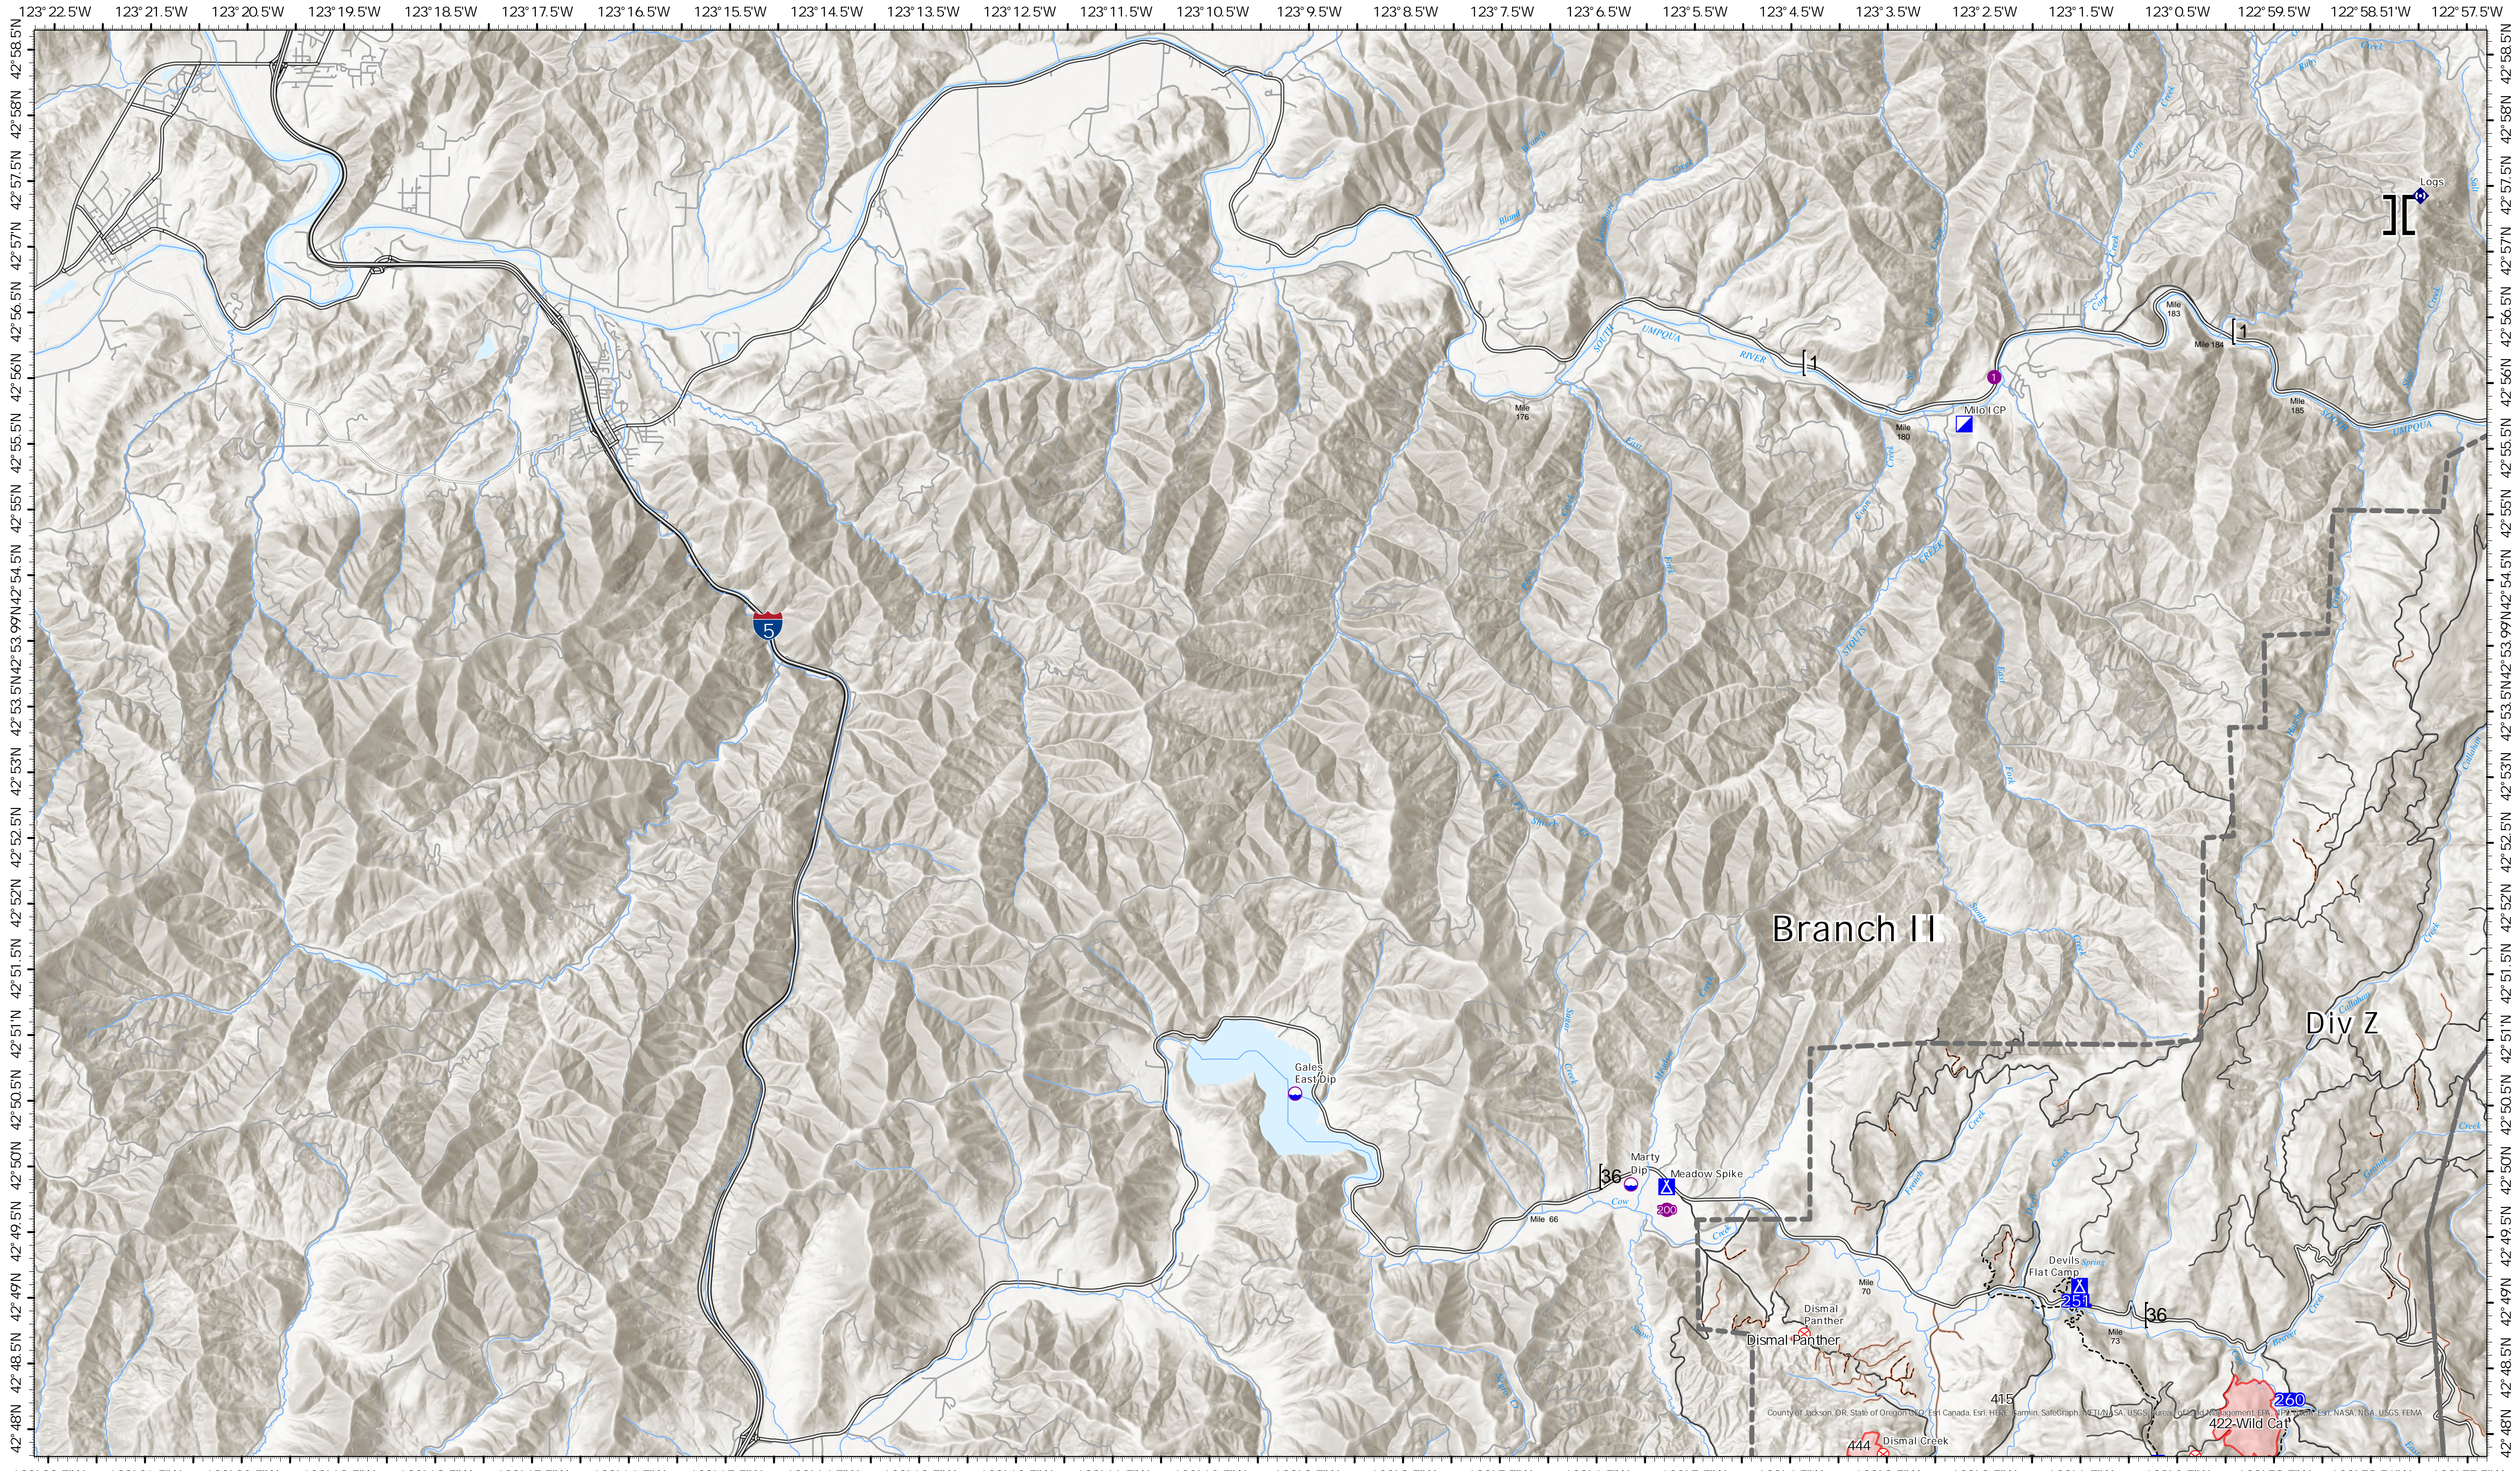

Transportation, I-5, ICP, Devil's Flat Camp, Meadows Spike

Devils Knob Complex

OR-UPF-000450

Map Updated: 8/8/2021 @ 2147

- Dip Site
- Helispot
- T Branch Break
- Drop Point
- ▲ Camp
- ⊗ Fire Origin
- ◆ Incident Command Post
- ◆ Repeater
- Other
- Streams
- Major Roads