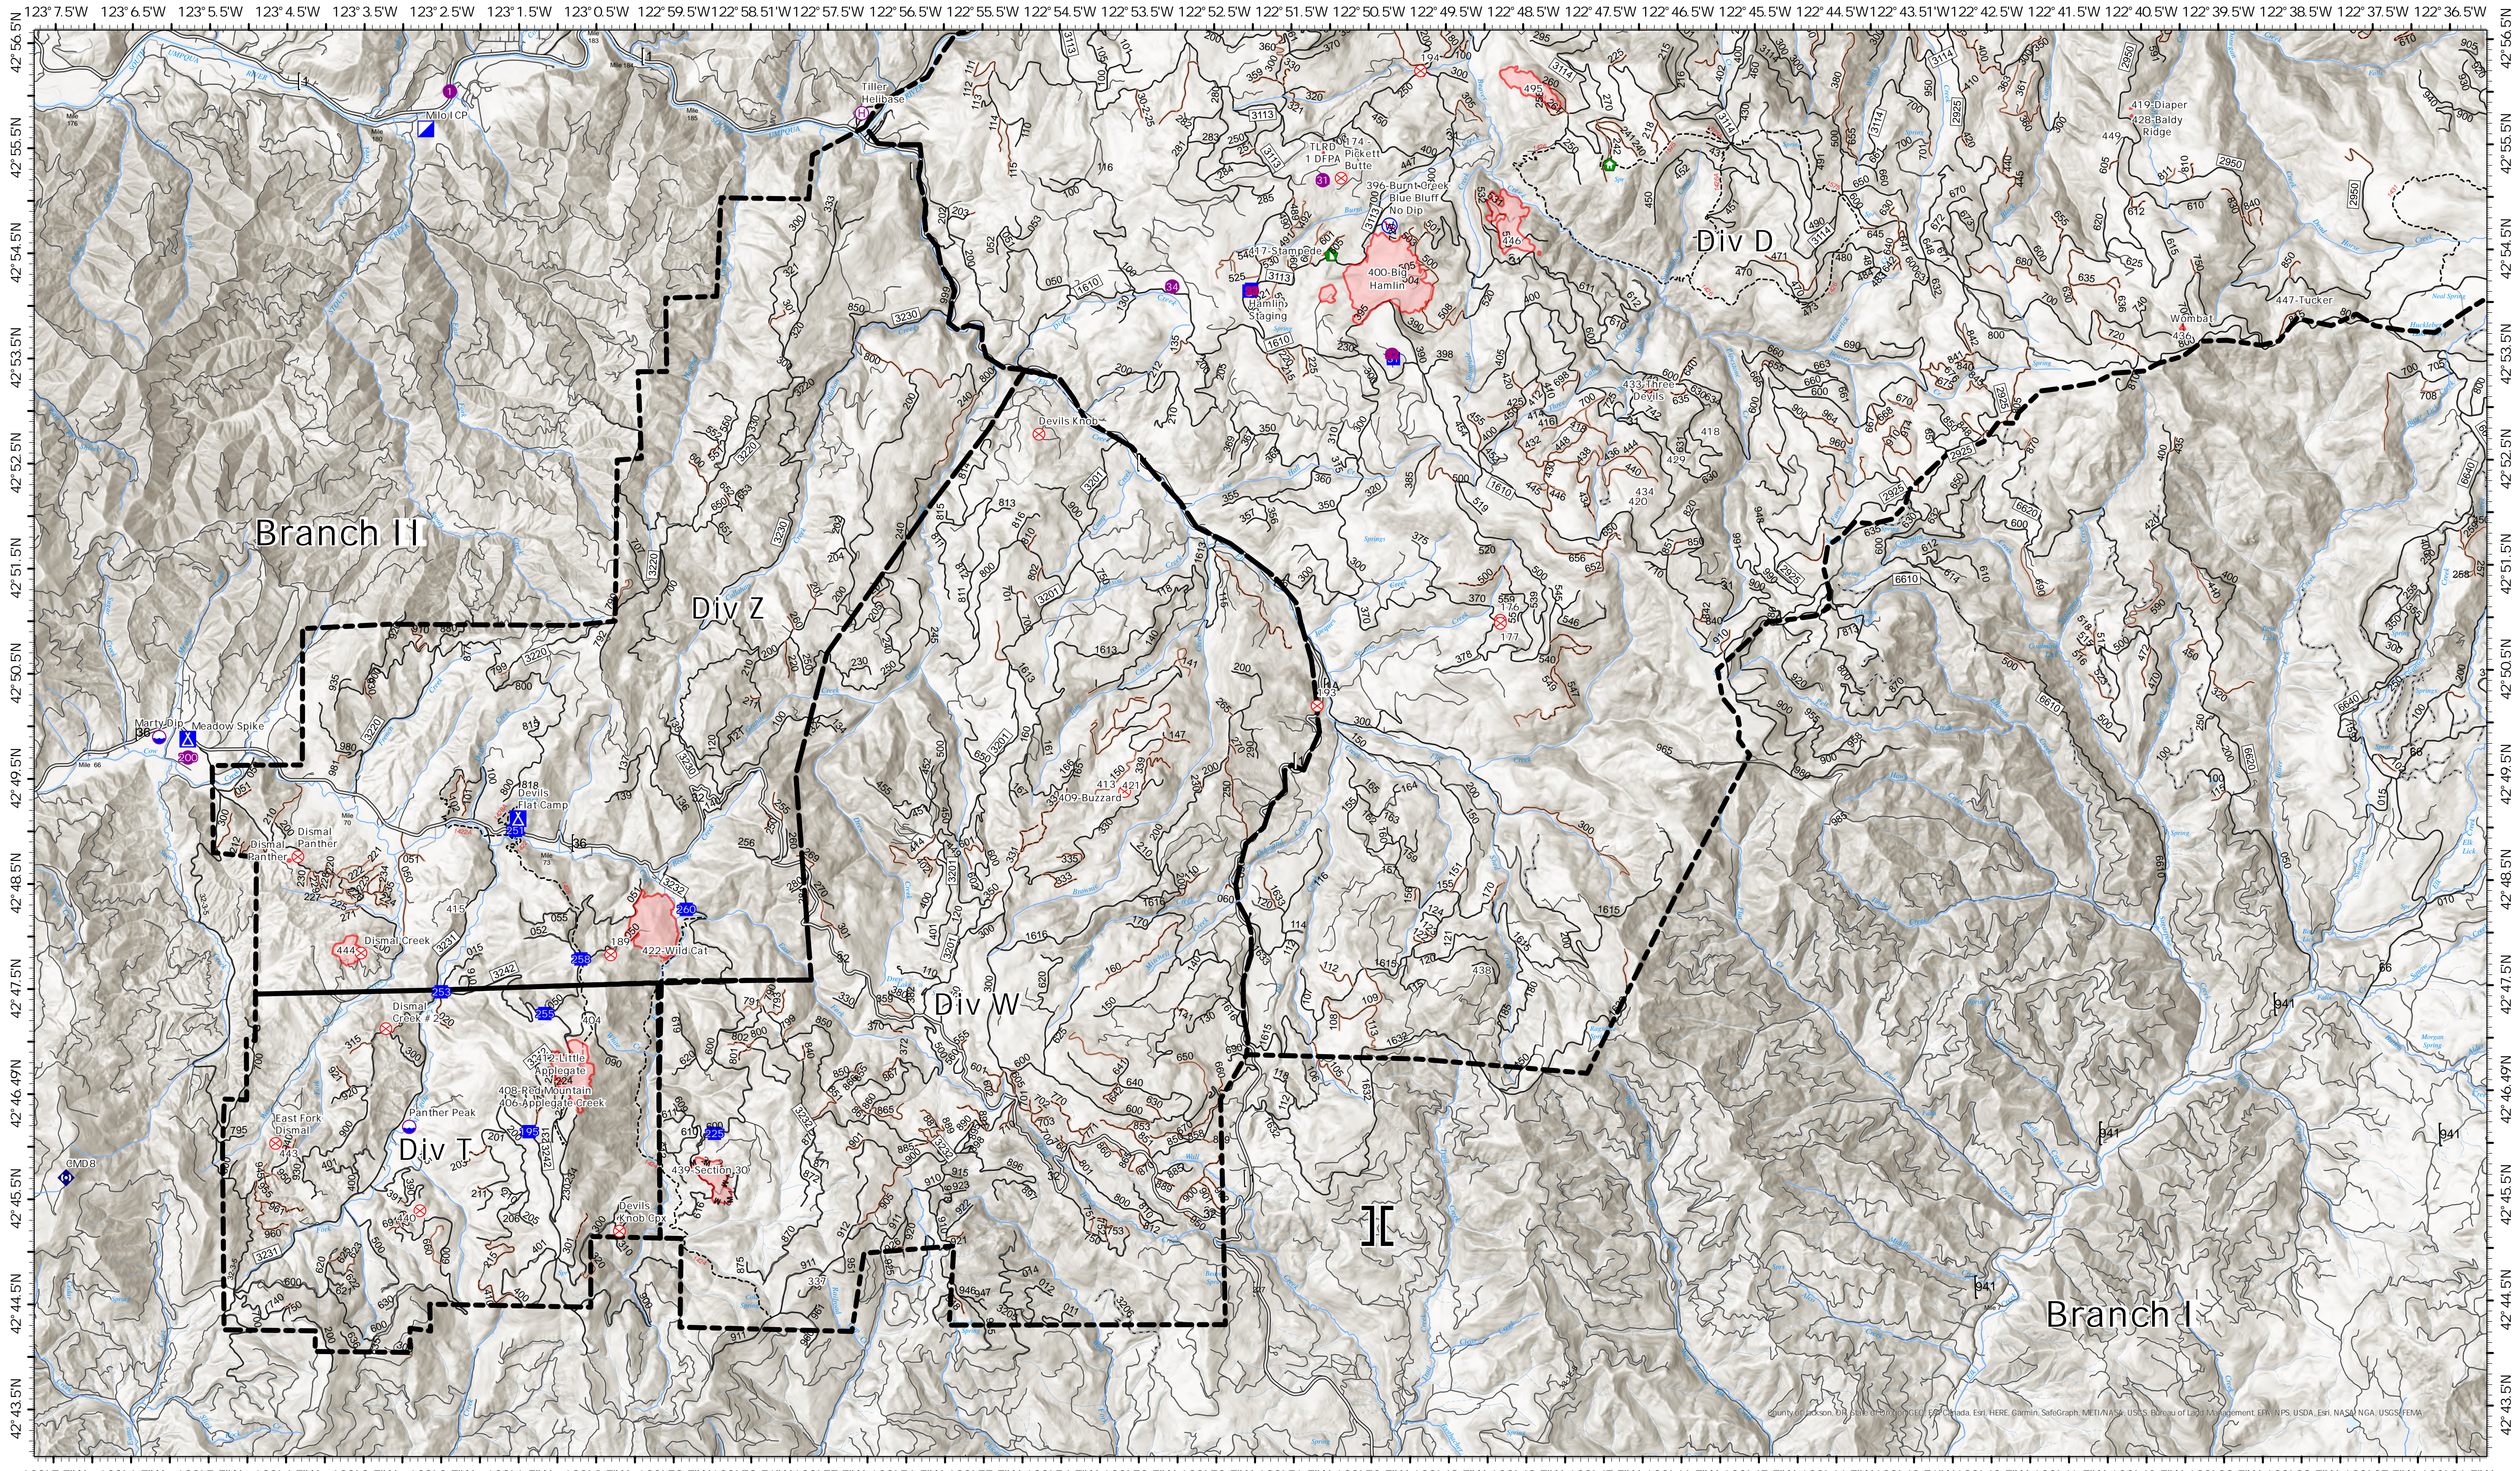

# Transportation, South

## Devils Knob Complex

OR-UPF-000450  
 Fire Perimeter Acres as of 08-07-21 @ 1800  
 Total Acres: 2,400

Map Updated: 8/8/2021 @ 2138

- Dip Site
- Helispot
- ⊙ Helibase
- ⊠ Branch Break
- Incident Command Post
- Drop Point
- Camp
- Staging Area
- Fire Origin
- Structure Wrap
- Dozer Push
- ◆ Repeater
- ◆ Restricted Water Source
- Major Roads
- Open FS Roads
- Closed FS Roads
- Other Roads
- BLM Roads
- Decommissioned FS Roads
- - - Trails
- Streams
- Completed Mixed Construction Line
- Other