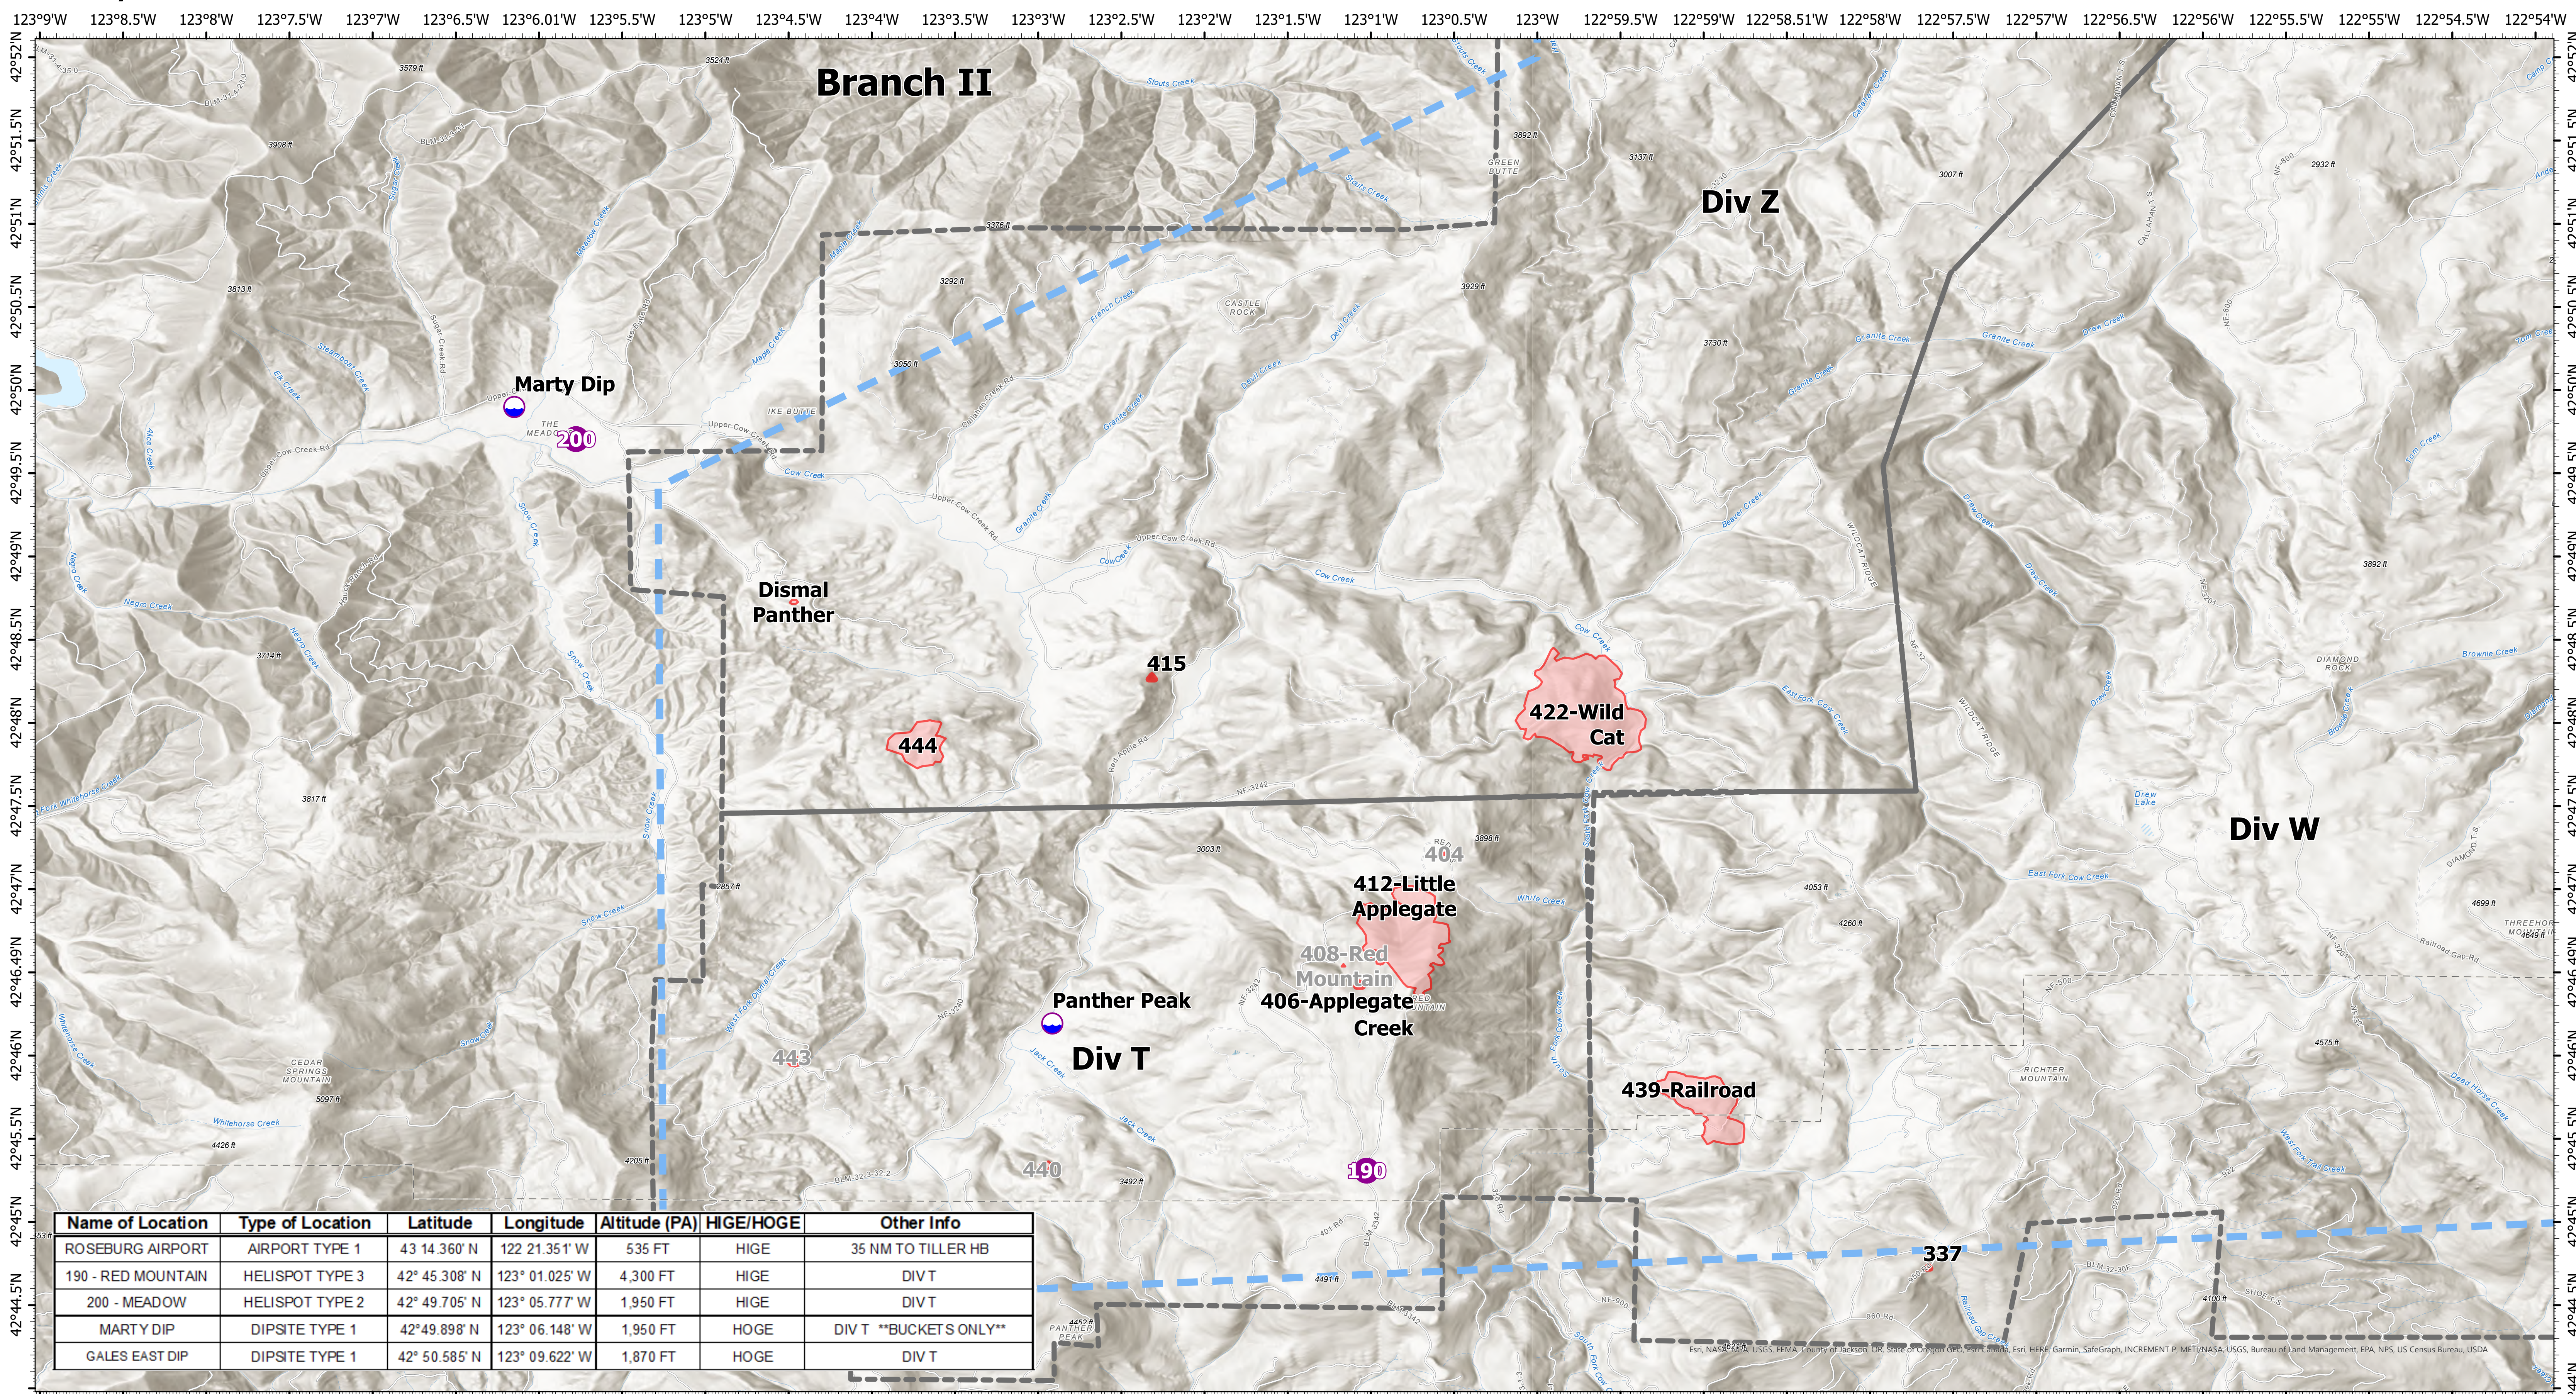

Pilot, Branch II

Devils Knob Complex

OR-UPF-000450

Fire Perimeter Acres as of 08-09-21 @ 2135
Total Acres: 4,000

Map Updated: 8/10/2021 @ 2148

- Dip Site
- Helispot
- Division Line
- Temporary Flight Restriction

Fires that are contained or out