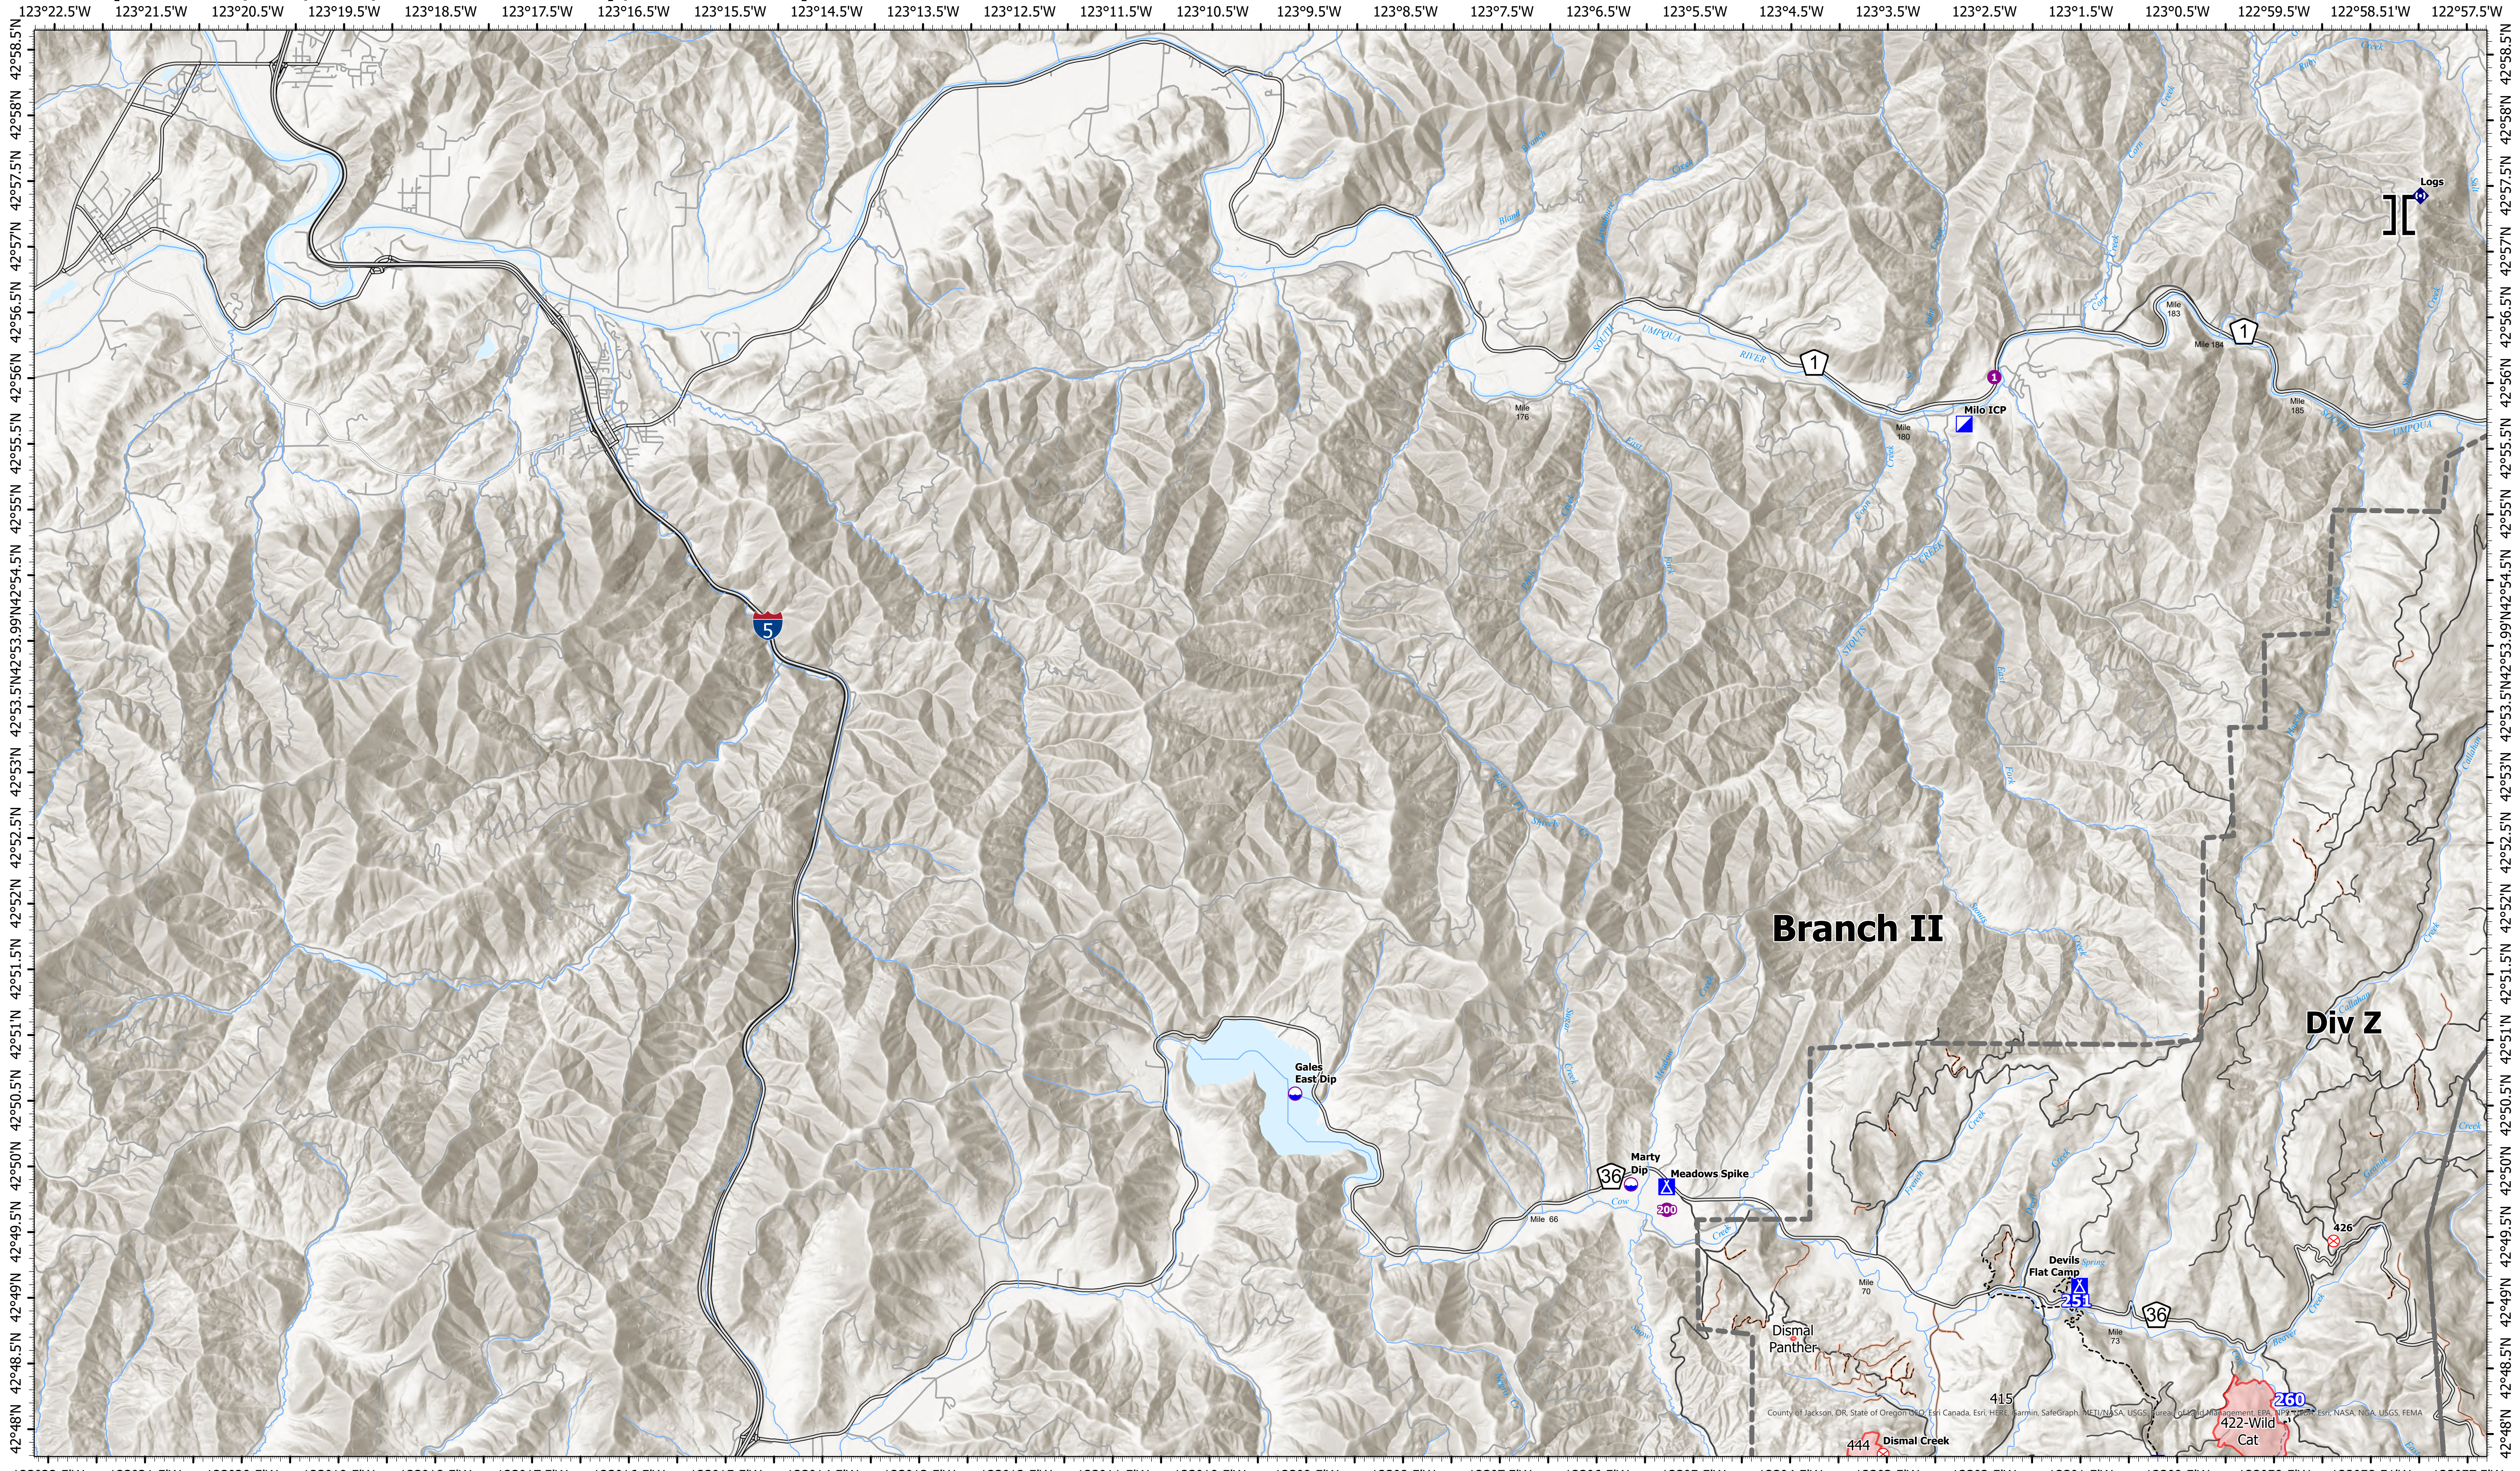

Transportation, I-5, ICP, Devils Flat Camp, Meadows Spike

Devils Knob Complex

OR-UPF-000450

Map Updated: 8/10/2021 @ 2059

- | | | |
|-----------------------|-------------|-------------|
| Dip Site | Drop Point | Other |
| Helispot | Camp | Streams |
| Branch Break | Fire Origin | Major Roads |
| Incident Command Post | Repeater | |