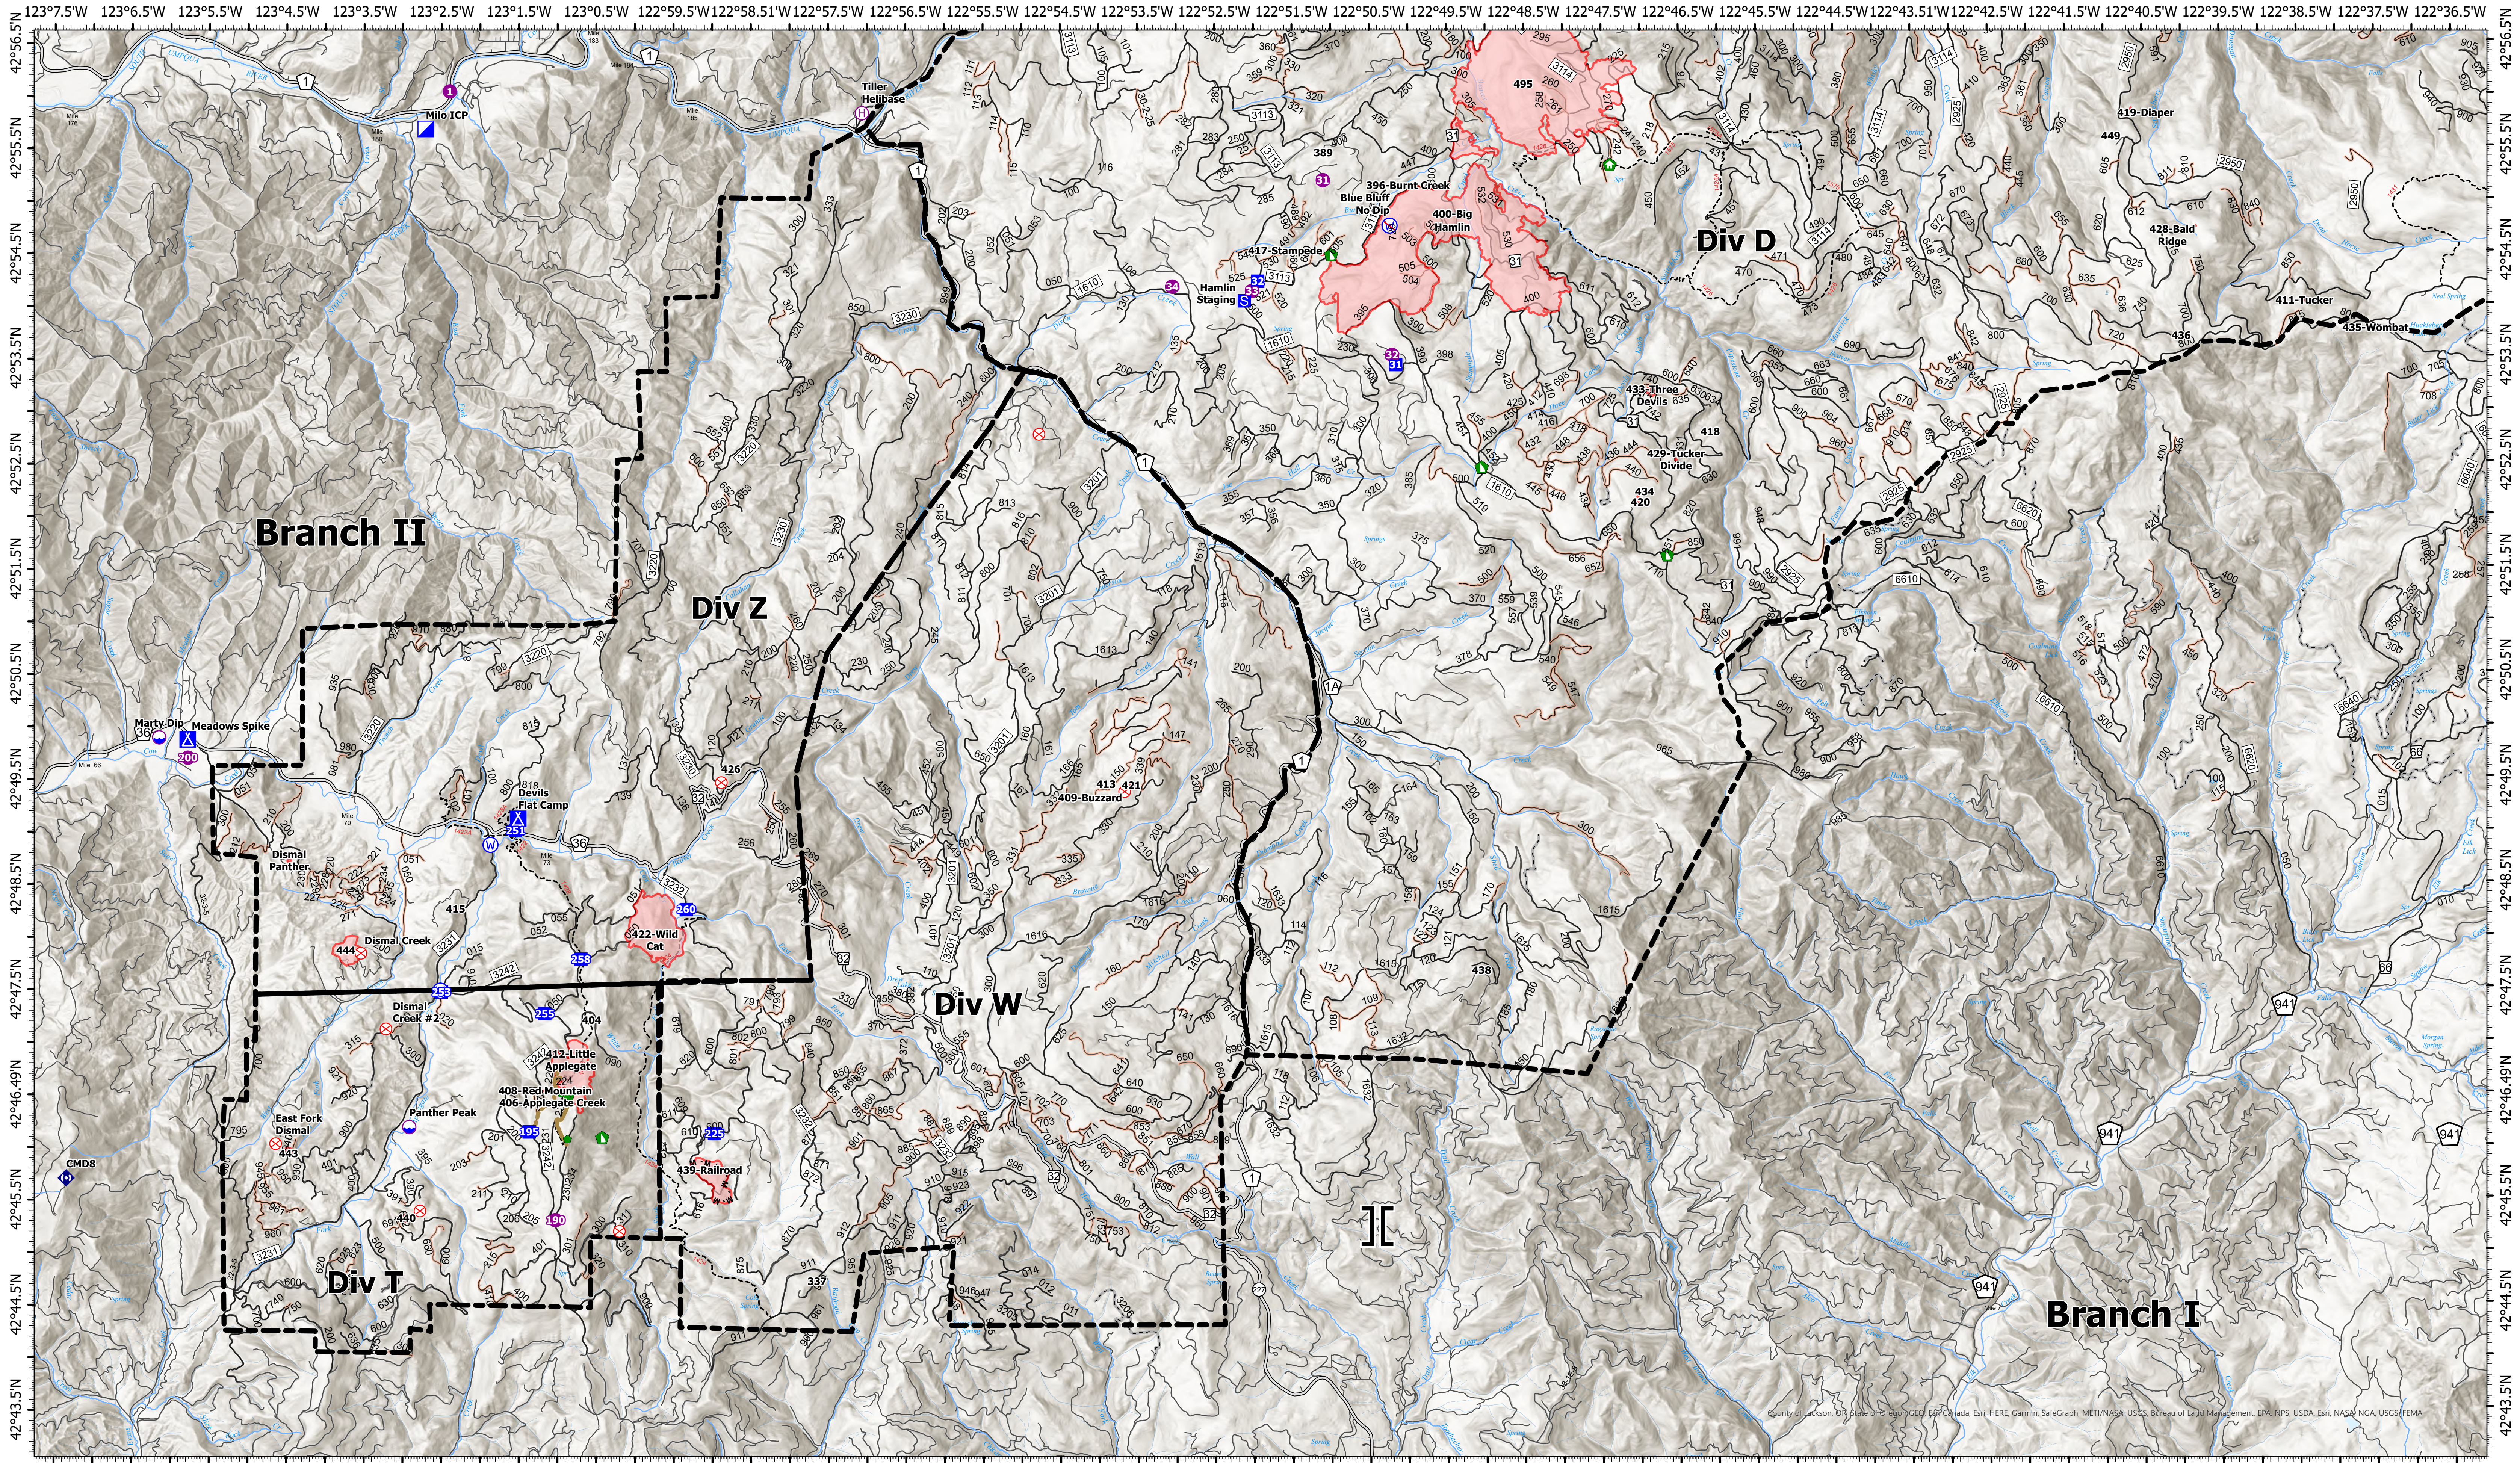

# Transportation, South

## Devils Knob Complex

OR-UPF-000450  
 Fire Perimeter Acres as of 08-09-21 @ 2135  
 Total Acres: 4,000

Map Updated: 8/11/2021 @ 0709

- Dip Site
- Helispot
- ⊙ Helibase
- ⊥ Branch Break
- Incident Command Post
- Drop Point
- Camp
- Staging Area
- Fire Origin
- Structure Wrap
- Repair Point
- Dozer Push
- ◆ Repeater
- Water Source
- Restricted Water Source
- Major Roads
- Open FS Roads
- Closed FS Roads
- Other Roads
- BLM Roads
- Decommissioned FS Roads
- Trails
- Streams
- Completed Mixed Construction Line
- Division Line
- Repair Line
- Road Repair

0 0.5 1 2 Miles