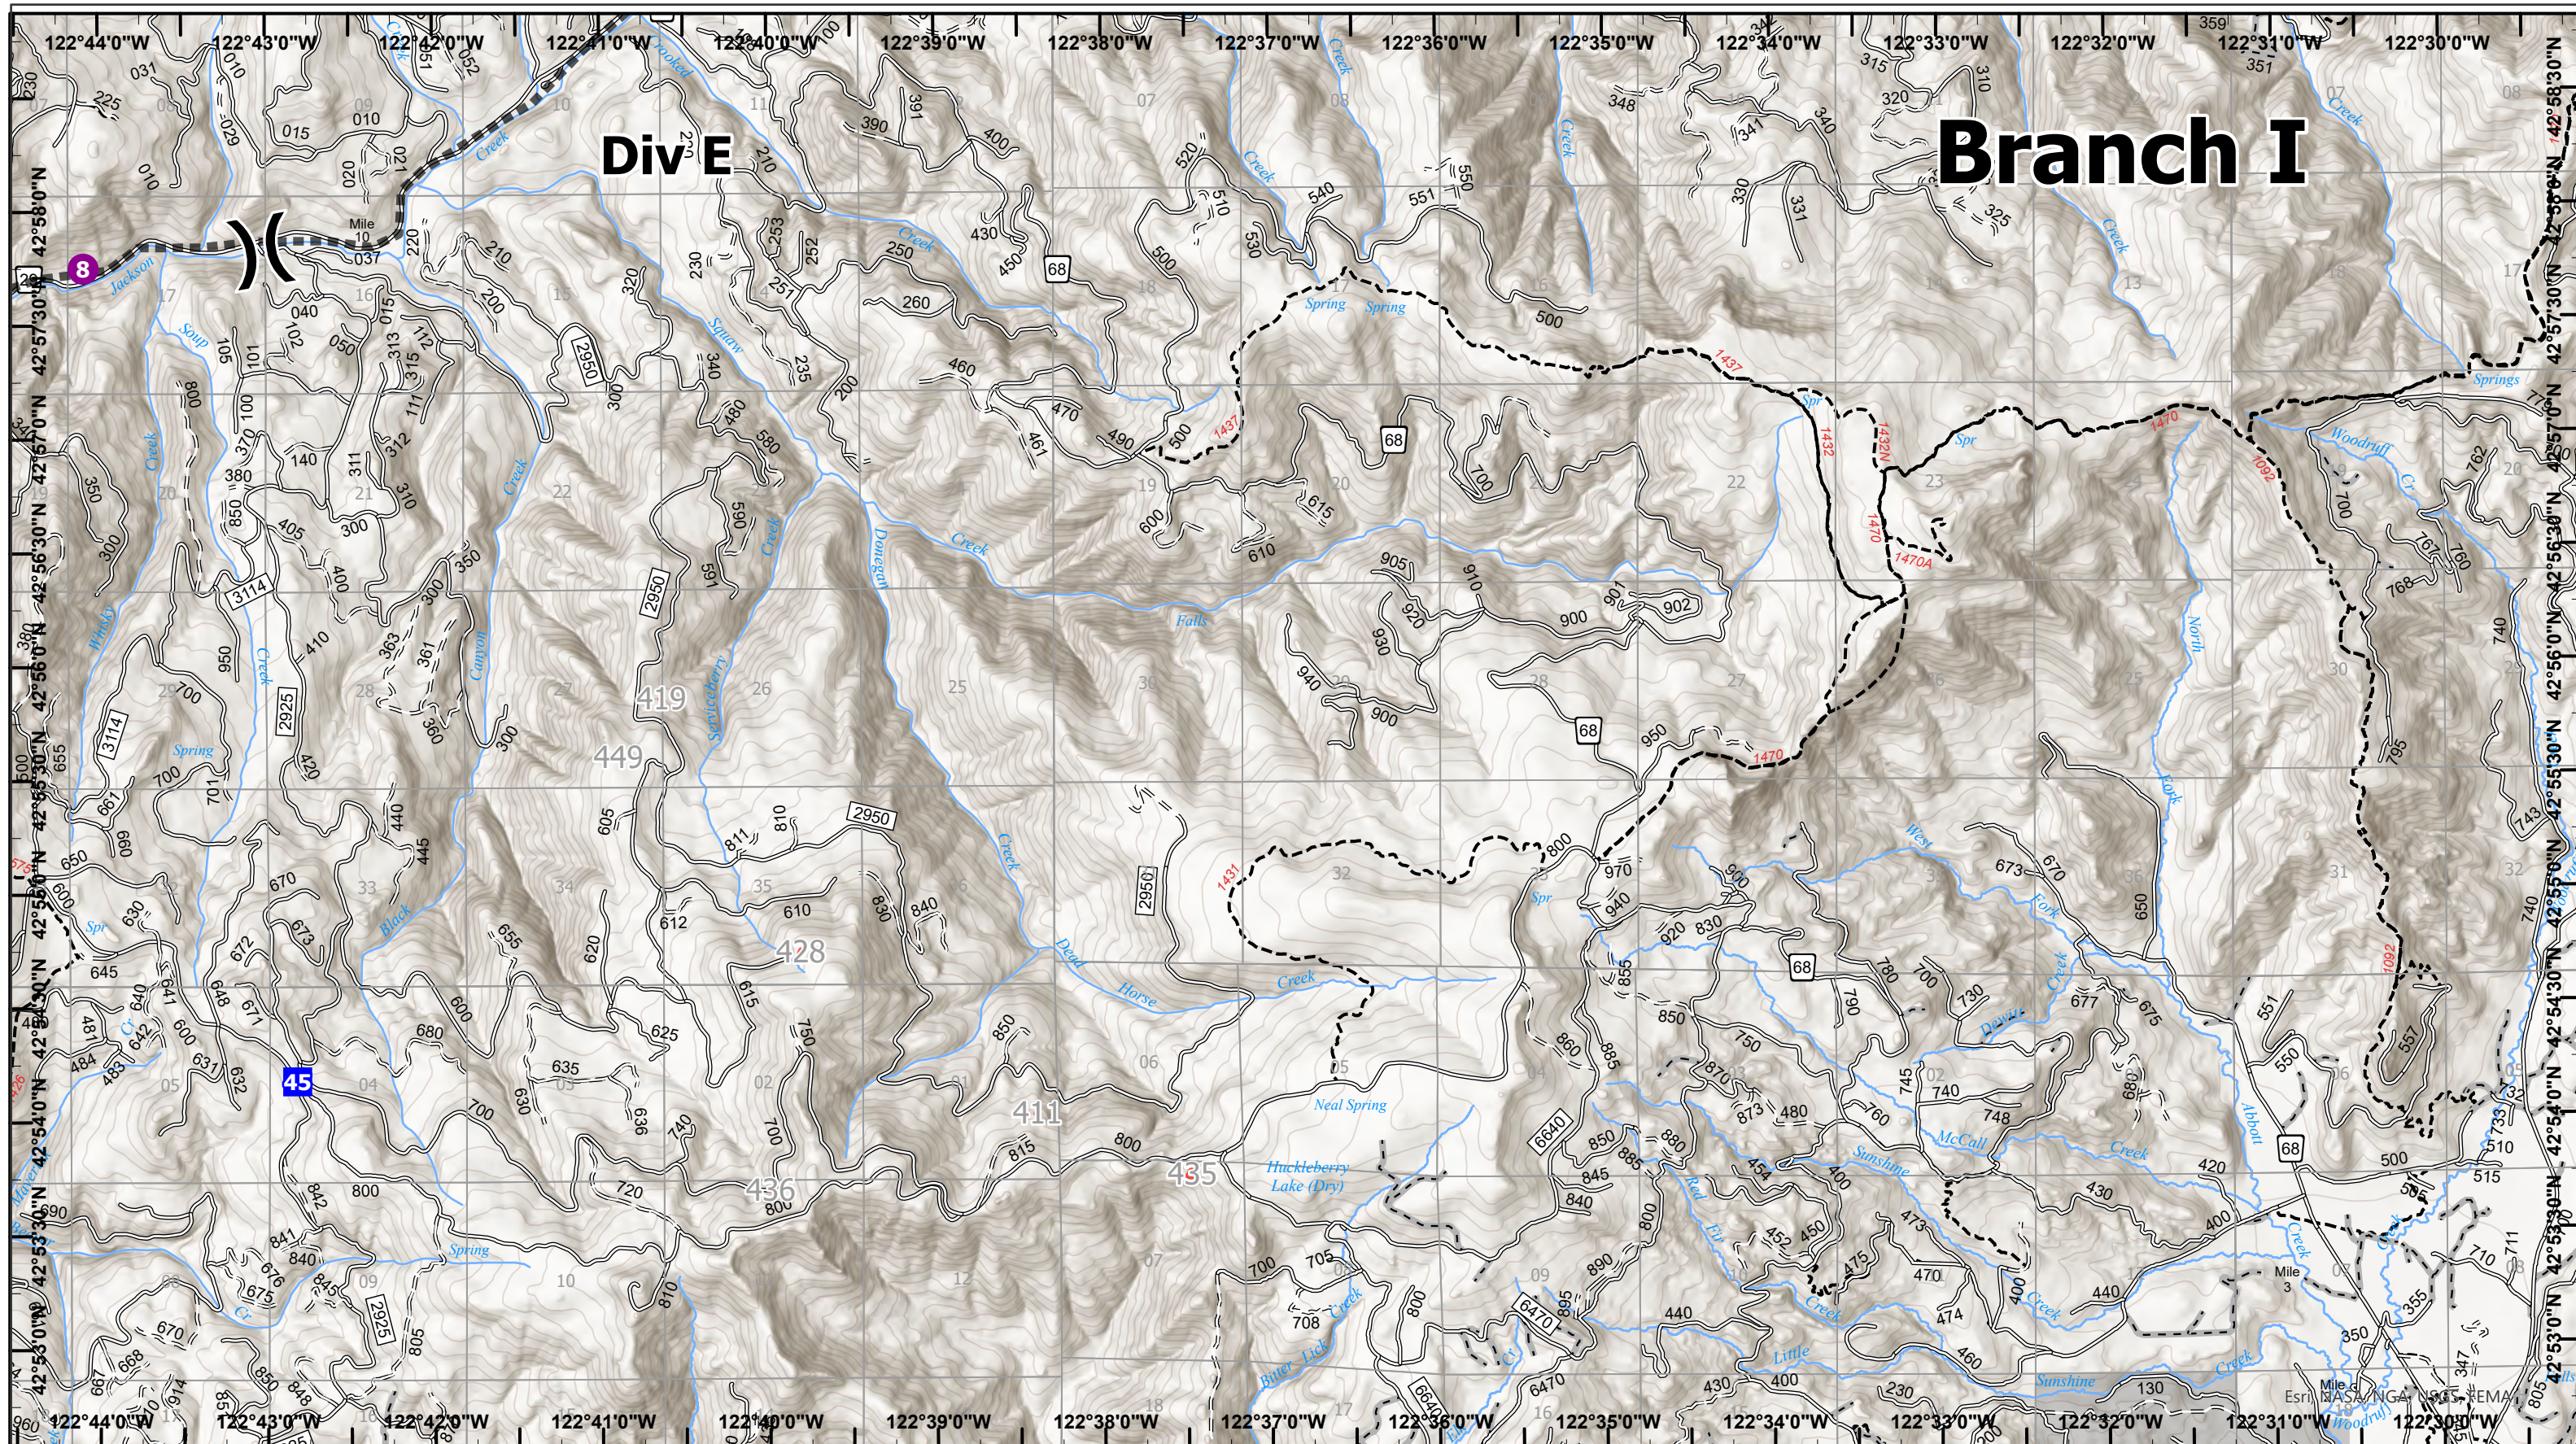

Div E

Branch I

Devils Knob Complex IAP Map

Map Updated 8/12/2021 2140

- Helispot
-) Division Break
- Drop Point
- Major Roads
- Open FS Roads
- Closed FS Roads
- Decommissioned FS Roads
- BLM Roads
- Trails
- Streams
- Private/Unknown