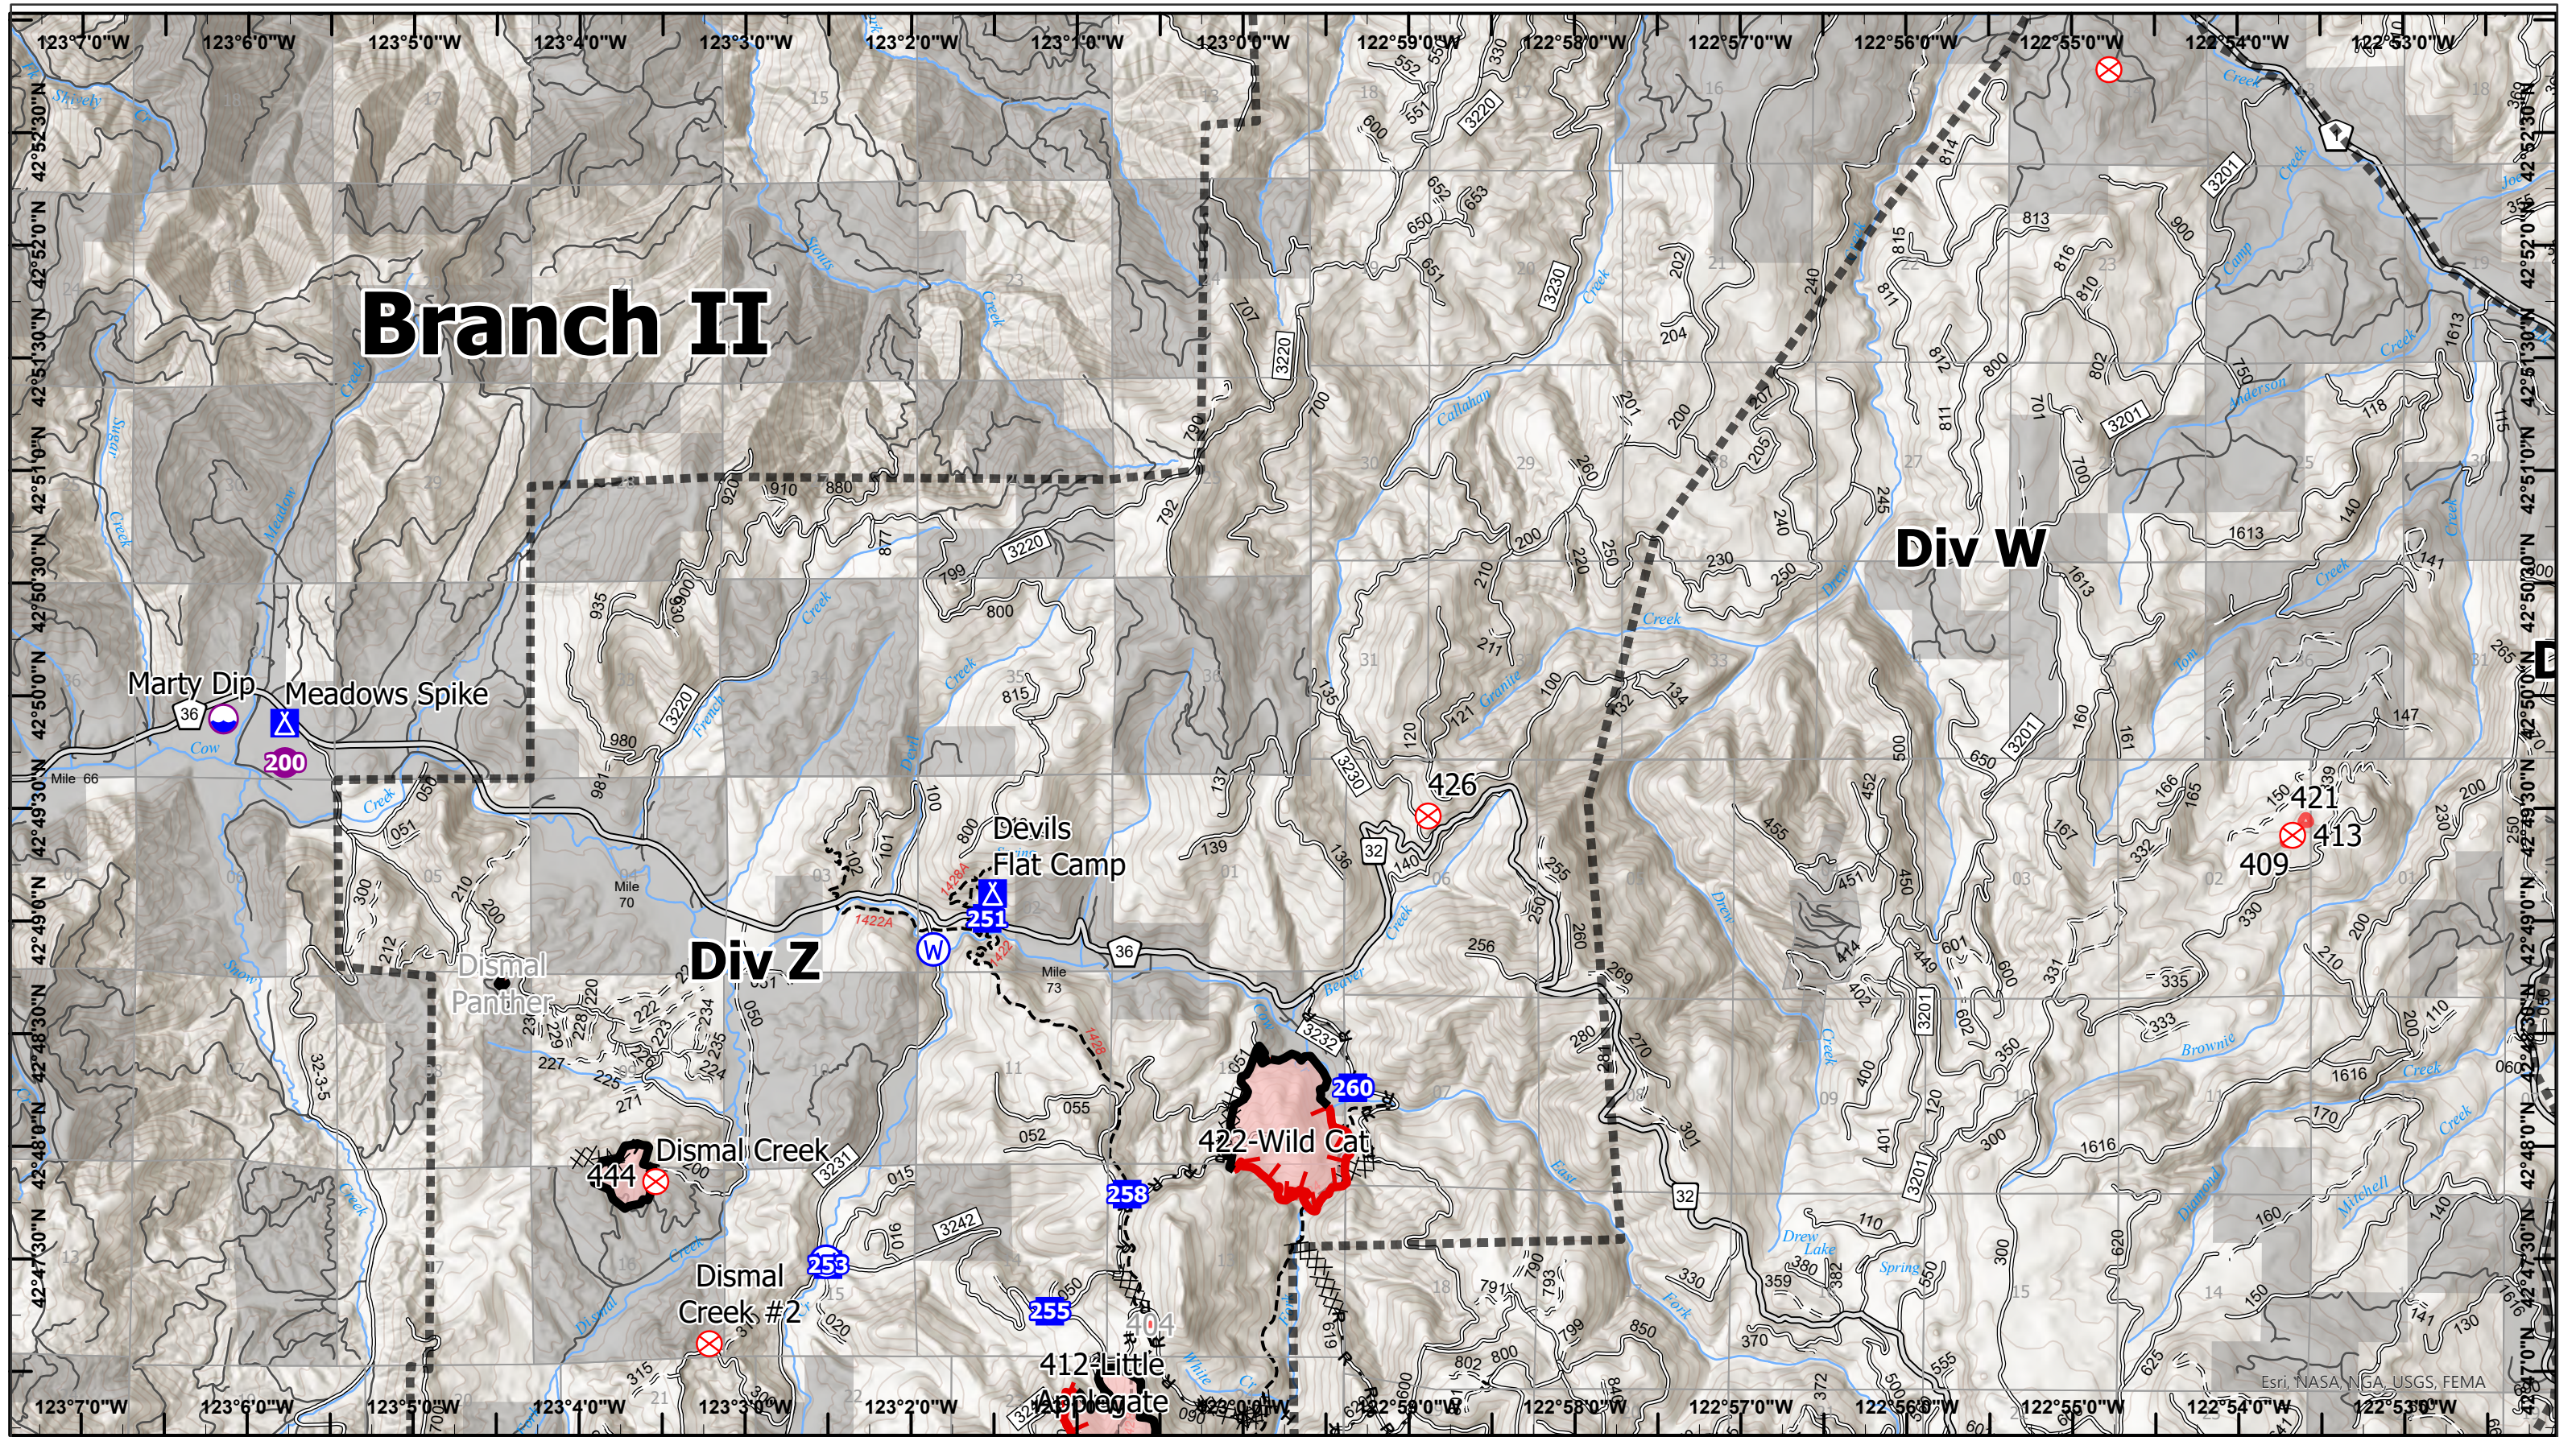

Branch II

Div W

Div Z

Devils Knob Complex IAP Map

Map Updated 8/12/2021 2141

- Dip Site
- Helispot
- Drop Point
- Camp
- Fire Origin
- Water Source
- Completed Dozer Line
- Completed Hand Line
- Completed Road as Line
- Fire Edge
- Contained Line
- Major Roads
- Open FS Roads
- Closed FS Roads
- Decommissioned FS Roads
- BLM Roads
- Trails
- Streams
- Private/Unknown
- Fires that are contained or out