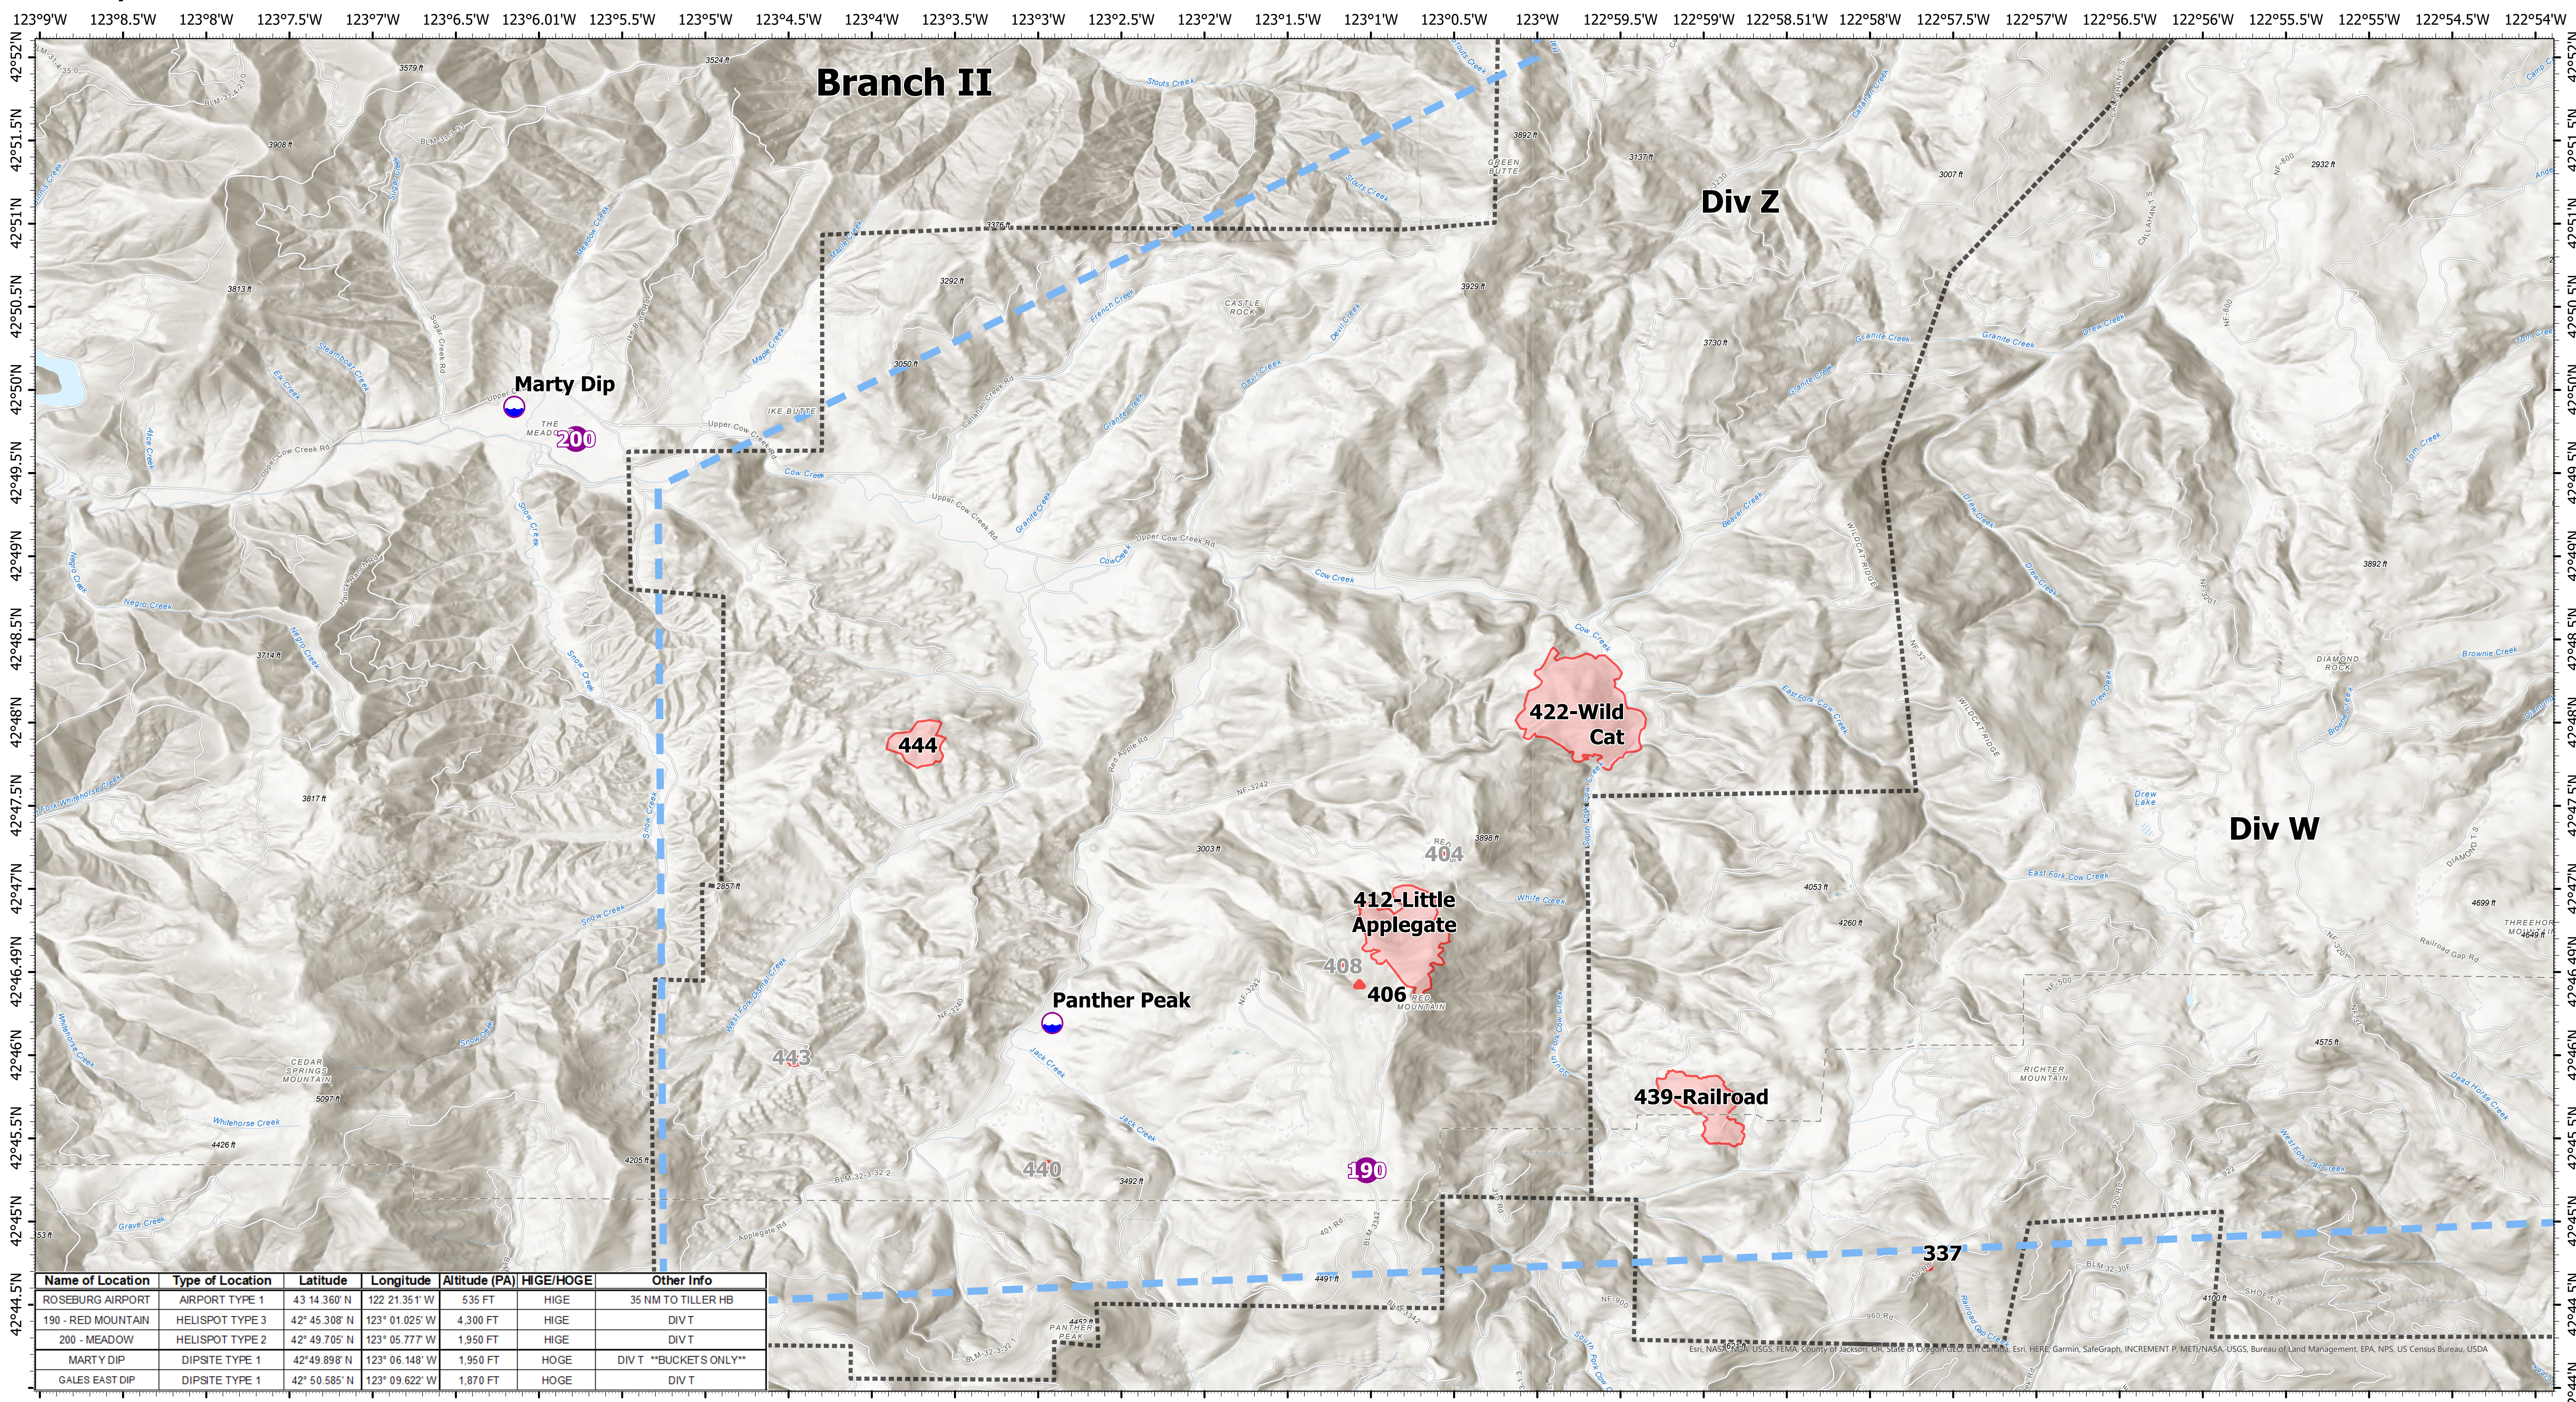

Pilot, Branch II

Devils Knob Complex

OR-UPF-000450

Fire Perimeter Acres as of 08-11-21 @ 2011
Total Acres: 5,793

Map Updated: 8/12/2021 @ 2120

- Dip Site
- Helispot
- Division Line
- Temporary Flight Restriction

Fires that are contained or out