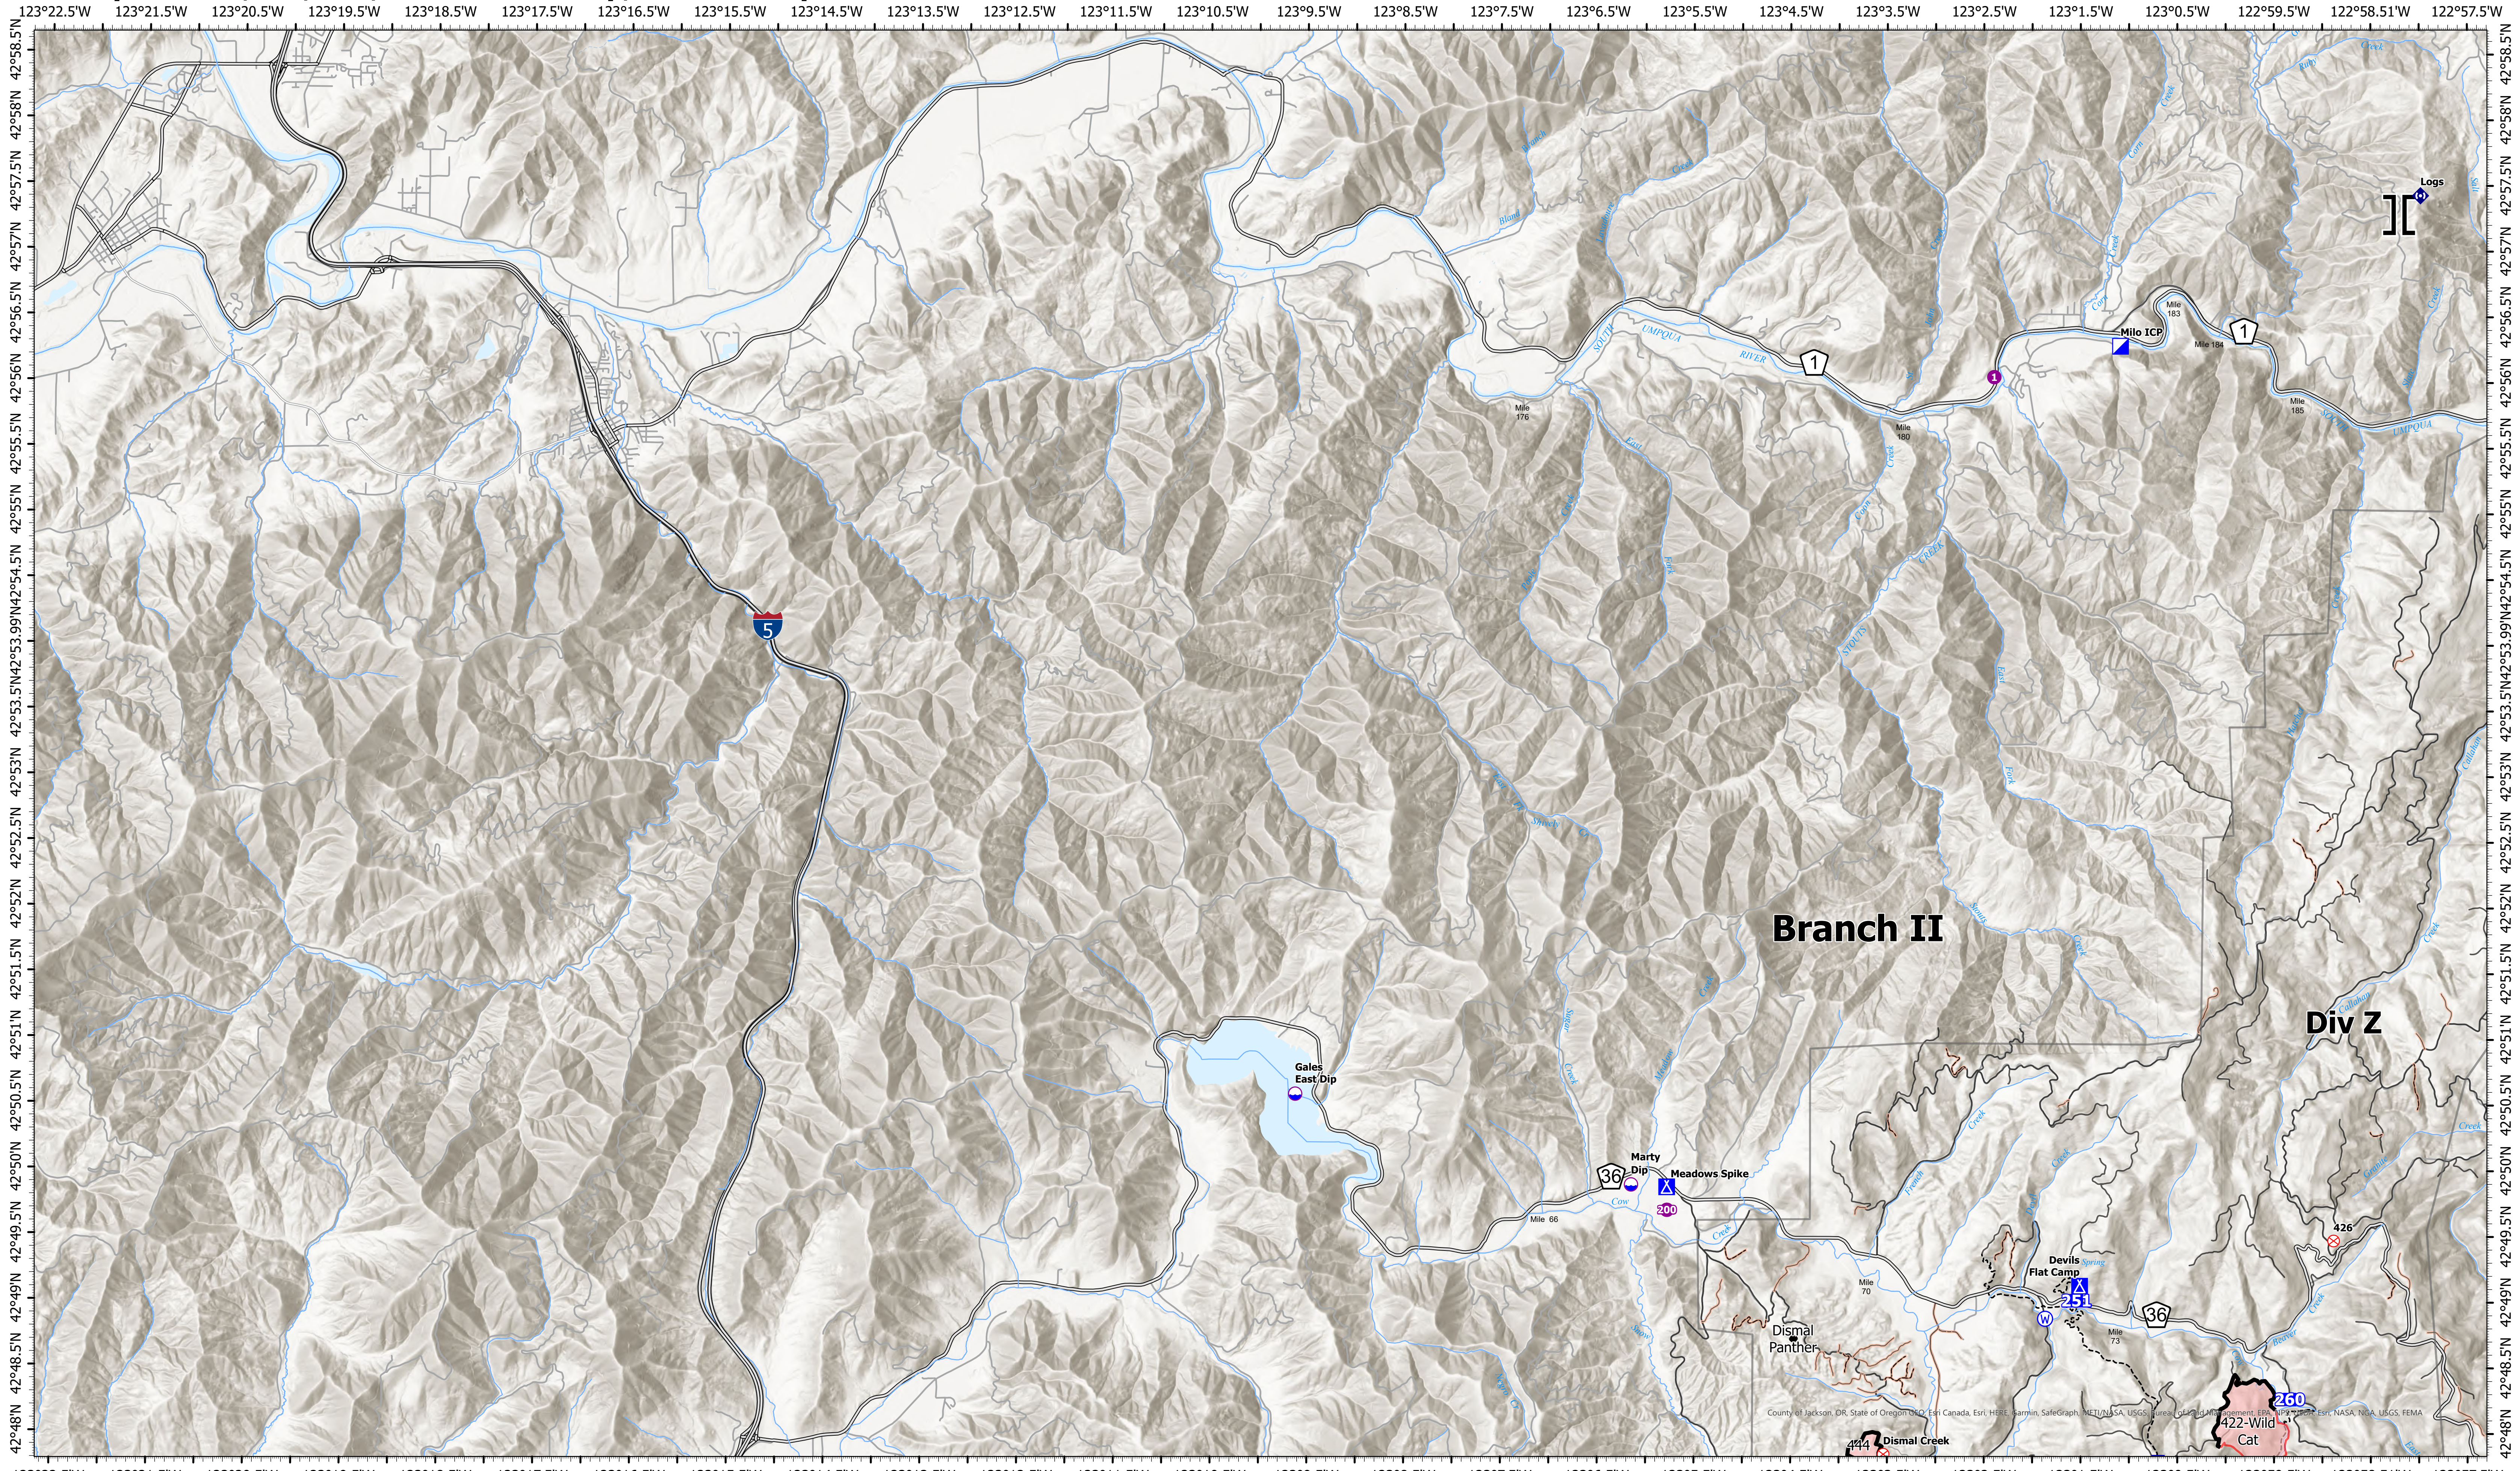

Transportation, I-5, ICP, Devils Flat Camp, Meadows Spike

Devils Knob Complex

OR-UPF-000450

Map Updated: 8/12/2021 @ 2100

- Dip Site
- Helispot
- II Branch Break
- I Incident Command Post
- Drop Point
- A Camp
- X Fire Origin
- ◆ Repeater
- ⊙ Water Source
- Contained Line
- Streams
- Major Roads