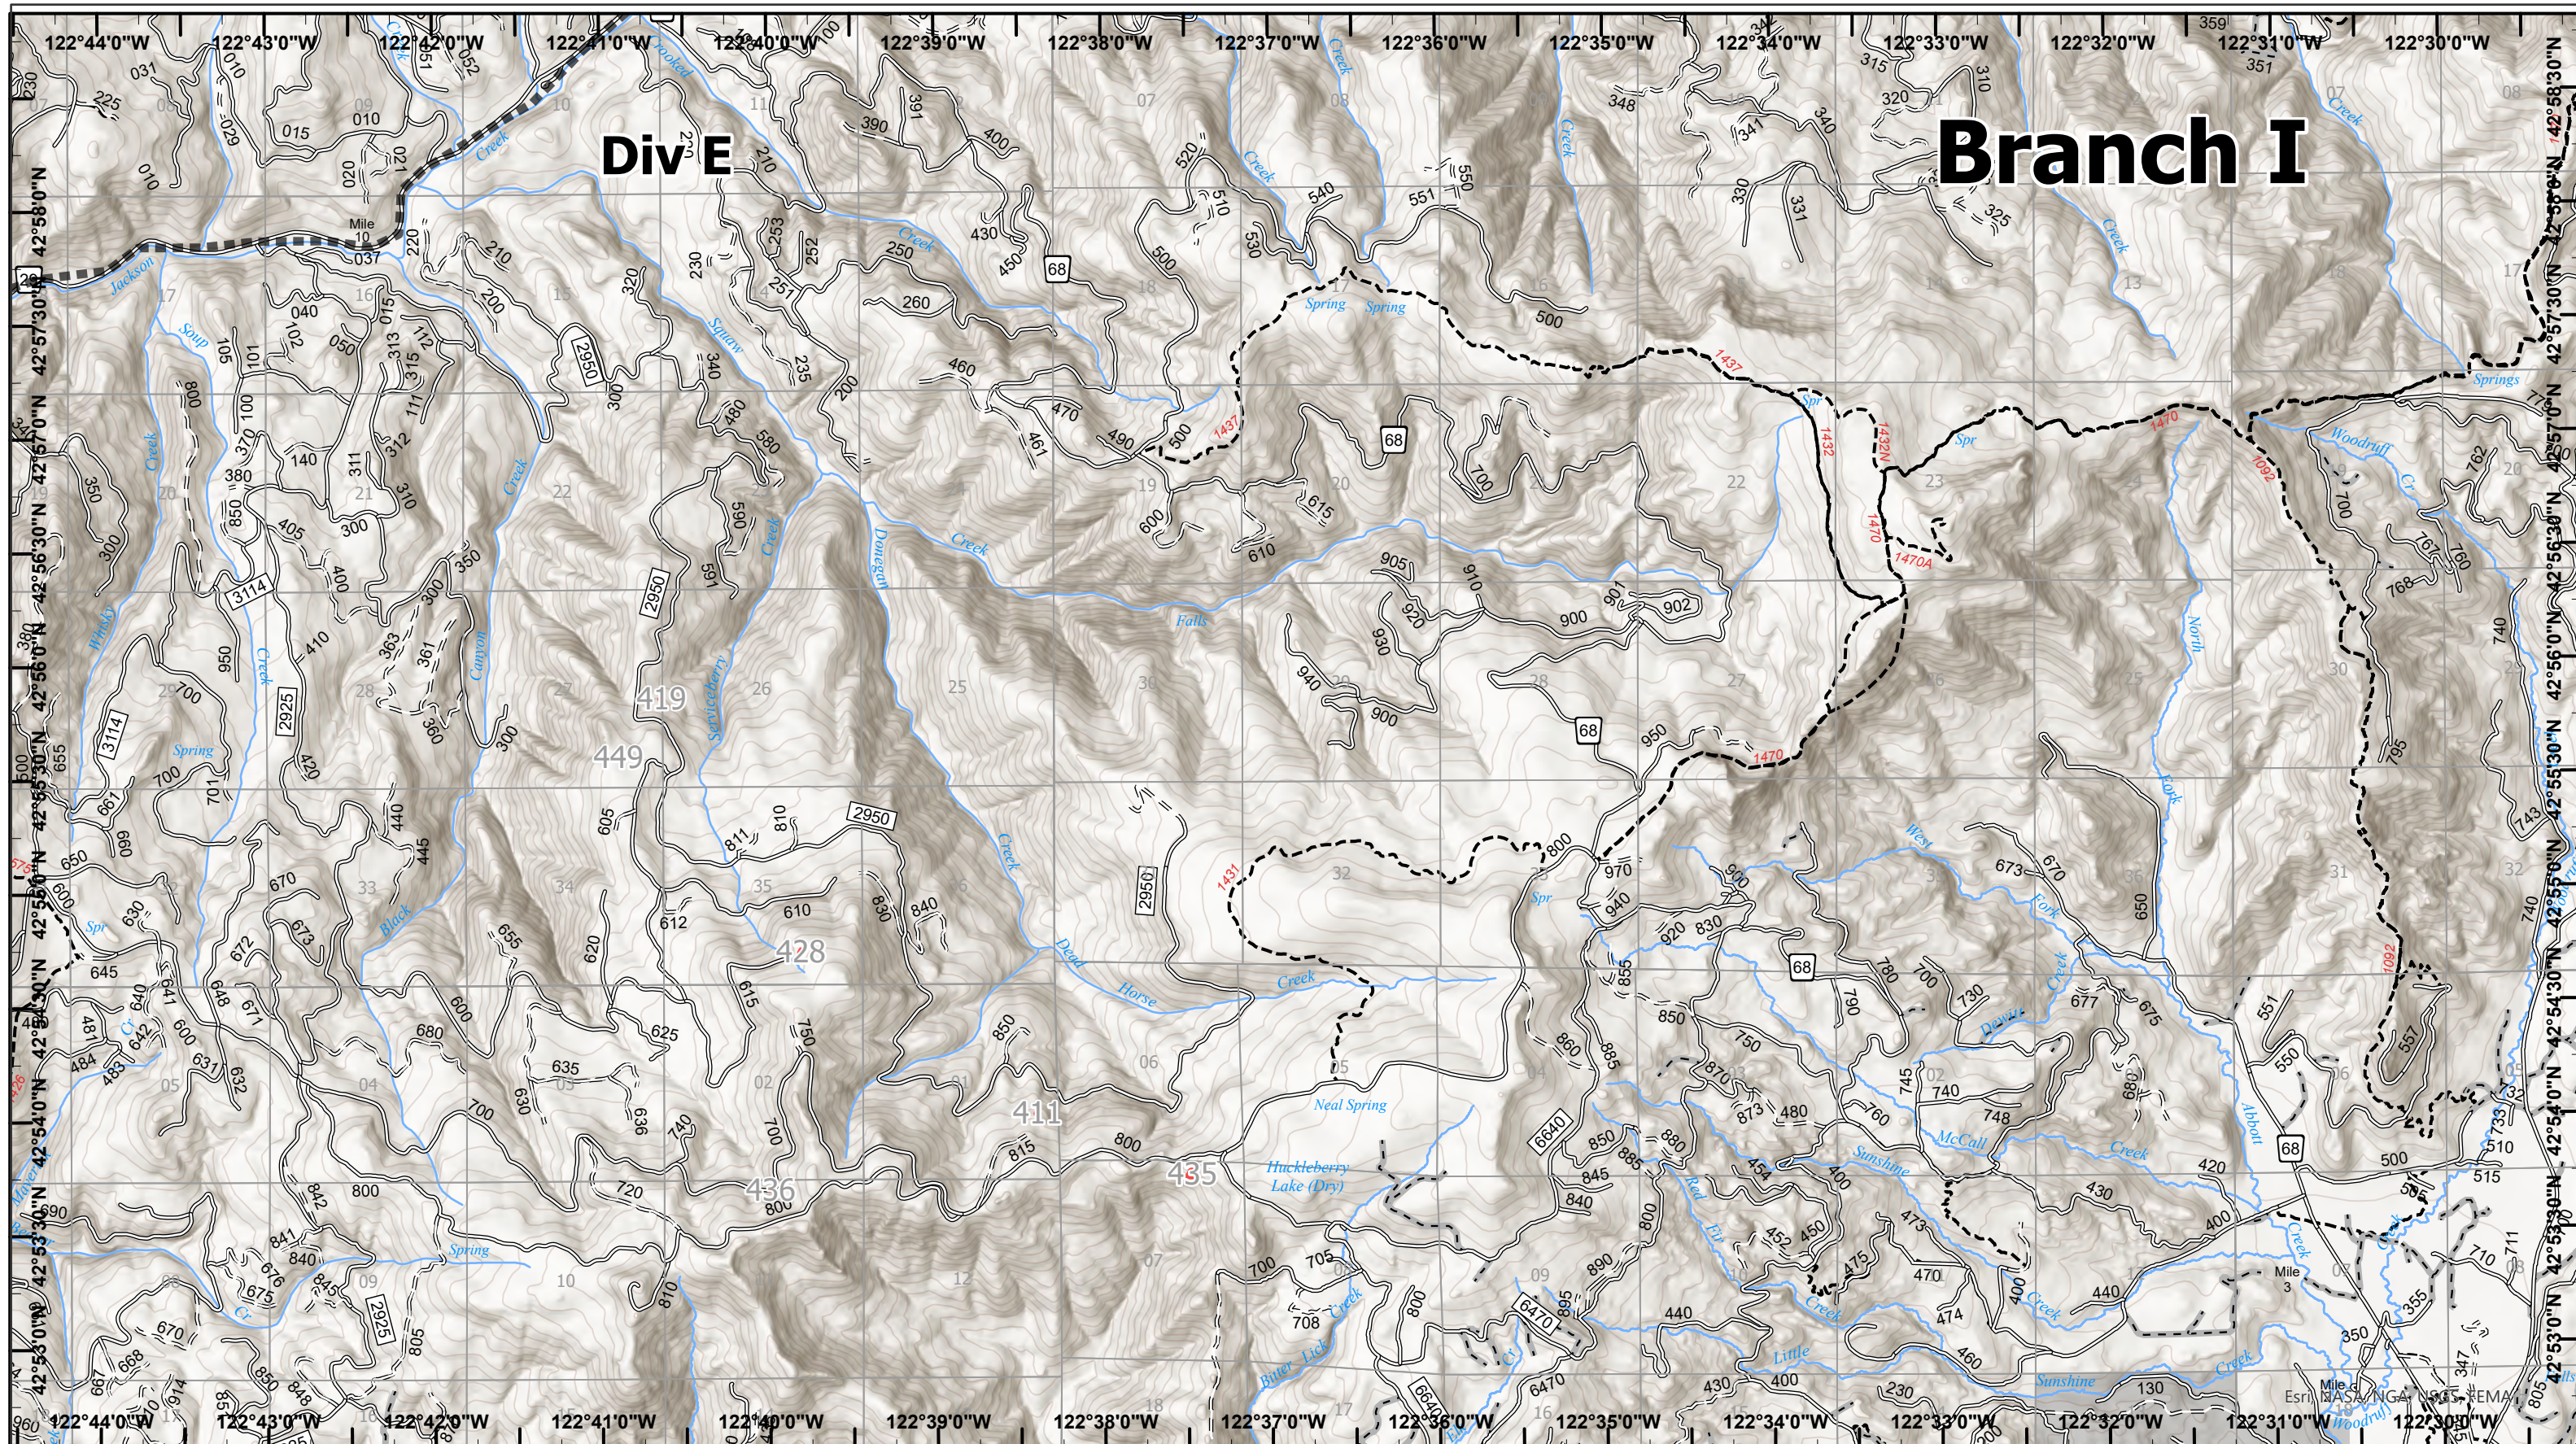

Div E

Branch I

Devils Knob Complex IAP Map

- Major Roads
- Open FS Roads
- Closed FS Roads
- Decommissioned FS Roads
- BLM Roads
- Trails
- Streams
- Private/Unknown

Map Updated 8/13/2021 2200

Fires that are contained or out