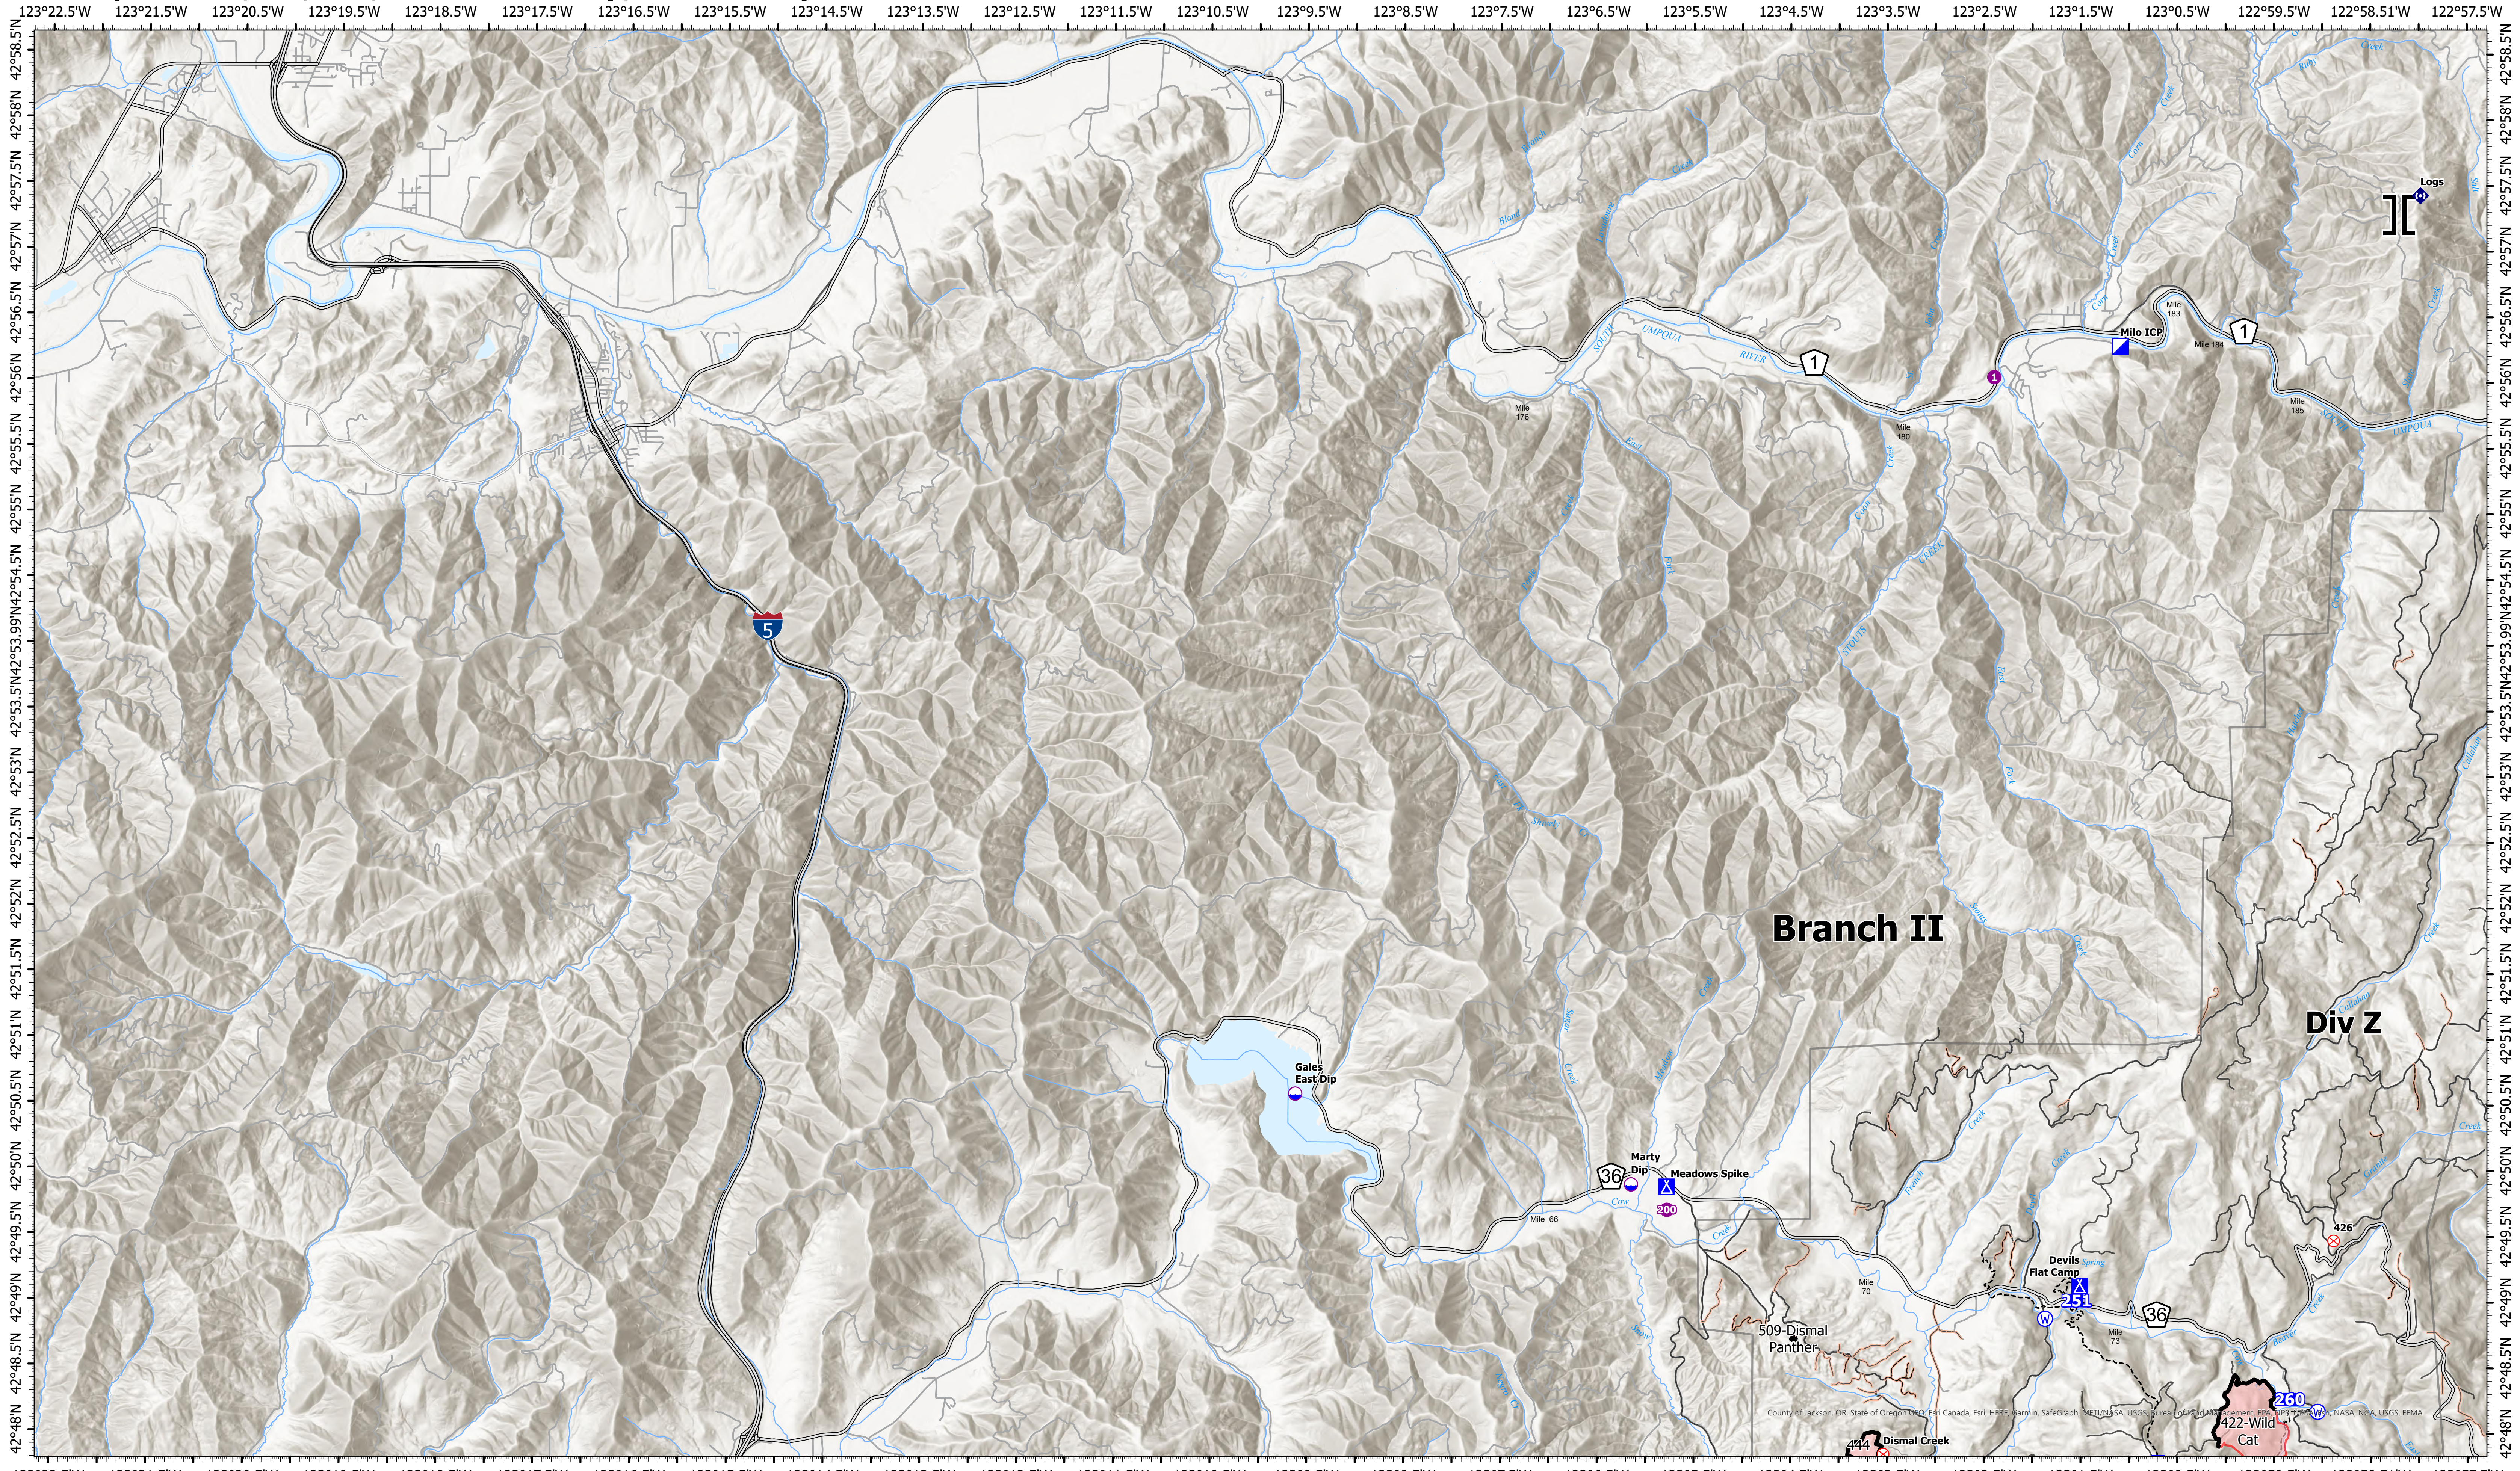

# Transportation, I-5, ICP, Devils Flat Camp, Meadows Spike

## Devils Knob Complex

OR-UPF-000450

Map Updated: 8/13/2021 @ 2141

- |                       |             |                |
|-----------------------|-------------|----------------|
| Dip Site              | Drop Point  | Water Source   |
| Helispot              | Camp        | Contained Line |
| Branch Break          | Fire Origin | Streams        |
| Incident Command Post | Repeater    | Major Roads    |