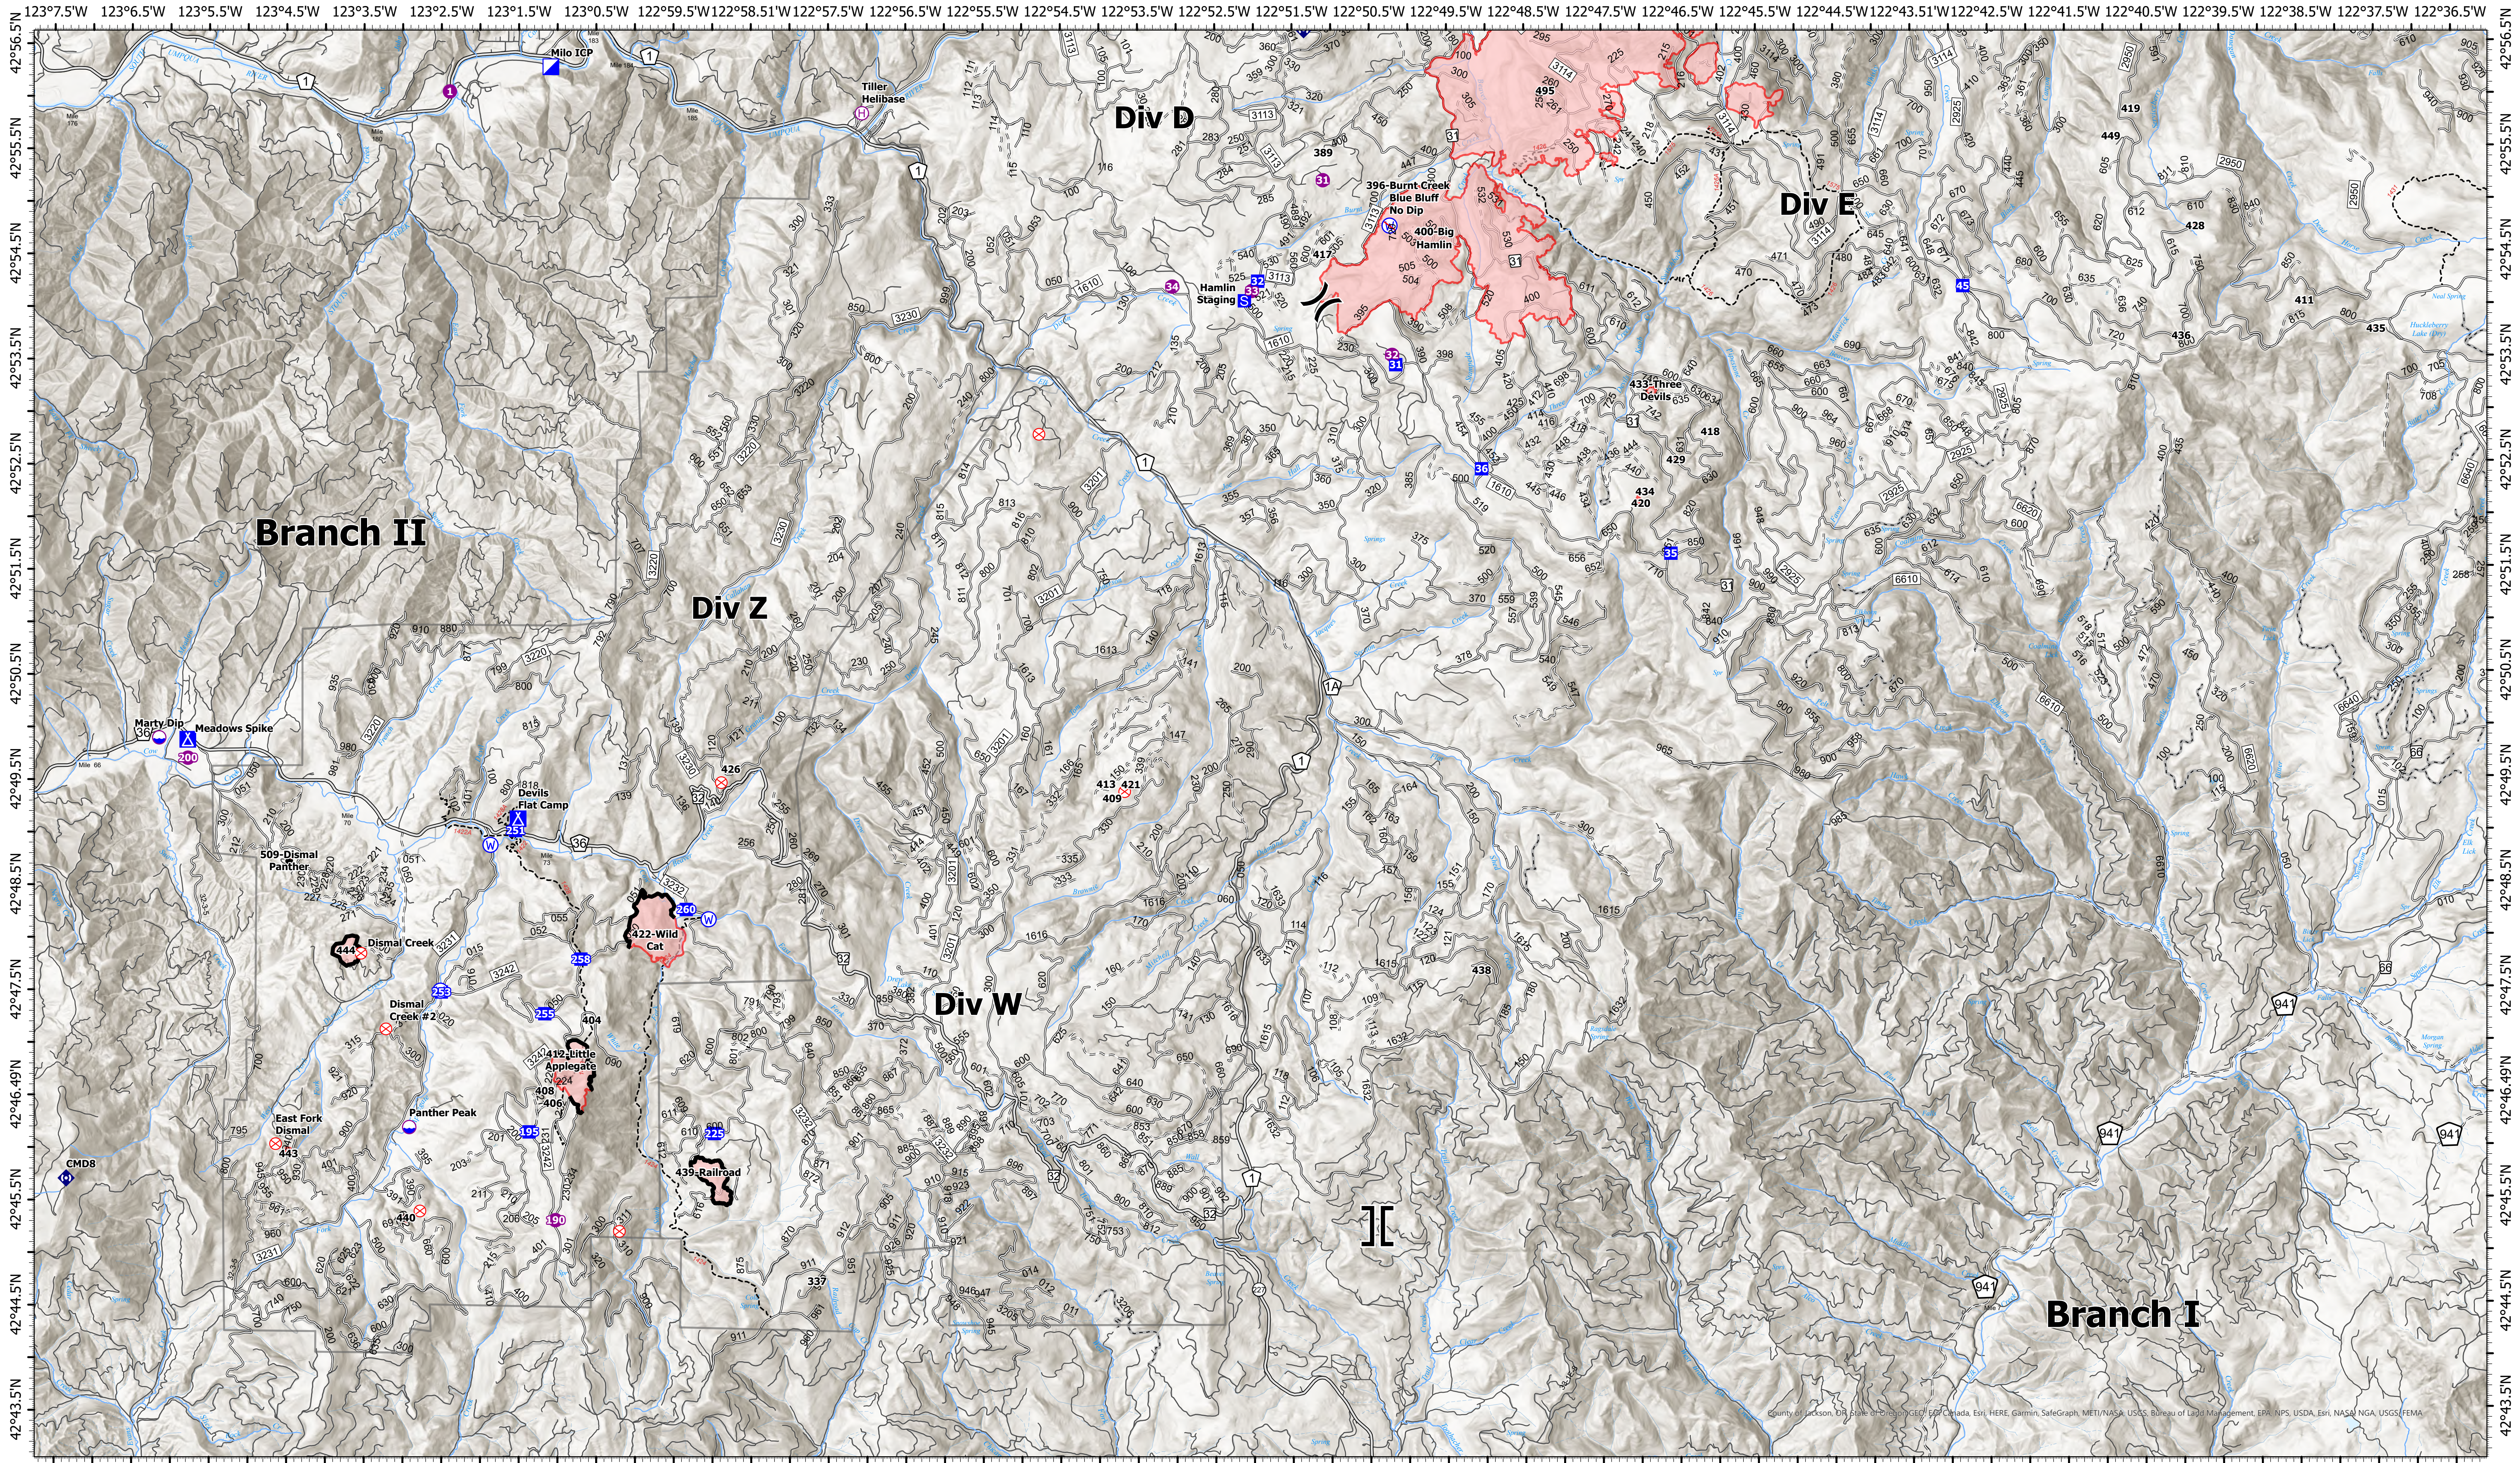

Transportation, South

Devils Knob Complex

OR-UPF-000450
 Fire Perimeter Acres as of 08-12-21 @ 2011
 Total Acres: 6606

Map Updated: 8/13/2021 @ 2238

- Dip Site
- Helispot
- Helibase
- x Division Break
- || Branch Break
- Incident Command Post
- Drop Point
- Camp
- Staging Area
- x Fire Origin
- ◆ Repeater
- Water Source
- Restricted Water Source
- Major Roads
- BLM Roads
- Open FS Roads
- - - Closed FS Roads
- - - Decommissioned FS Roads
- - - Trails
- Streams
- Contained Line

0 0.5 1 2 Miles