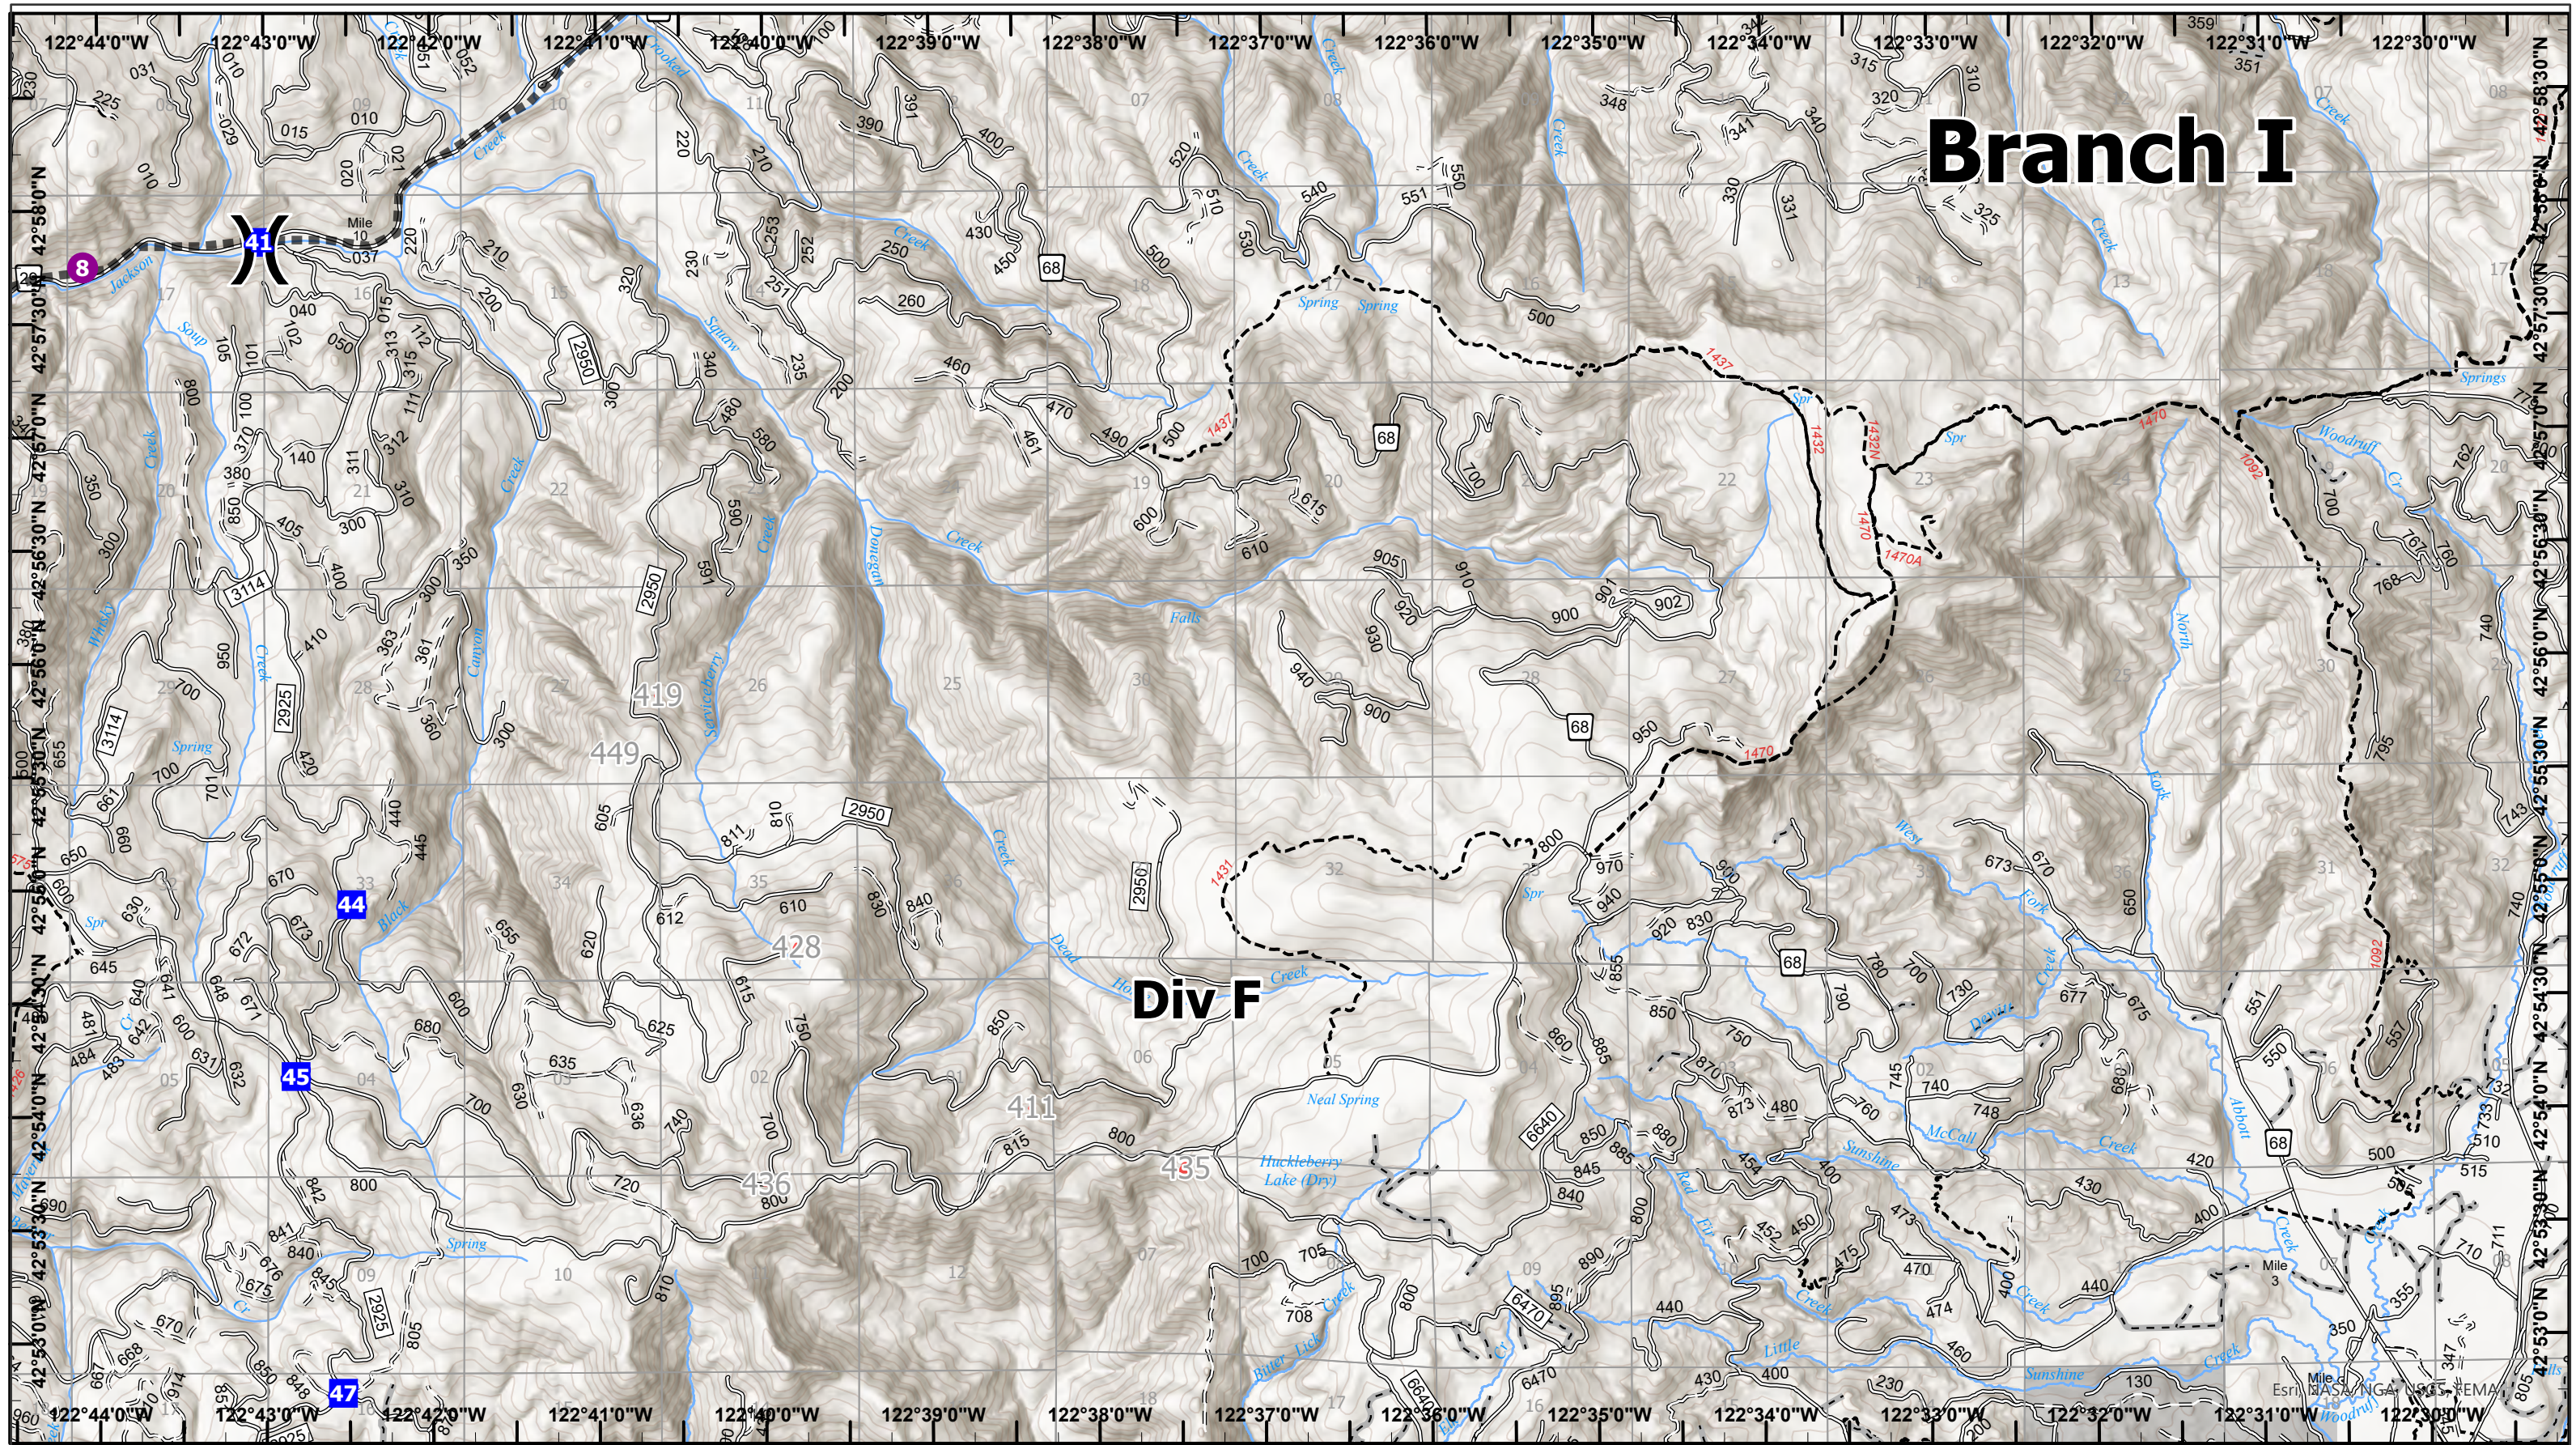

# Branch I

## Div F

### Devils Knob Complex IAP Map

- Helispot
- Division Break
- Drop Point
- Major Roads
- Open FS Roads
- Closed FS Roads
- Decommissioned FS Roads
- BLM Roads
- Trails
- Streams
- Private/Unknown

Map Updated 8/14/2021 2047