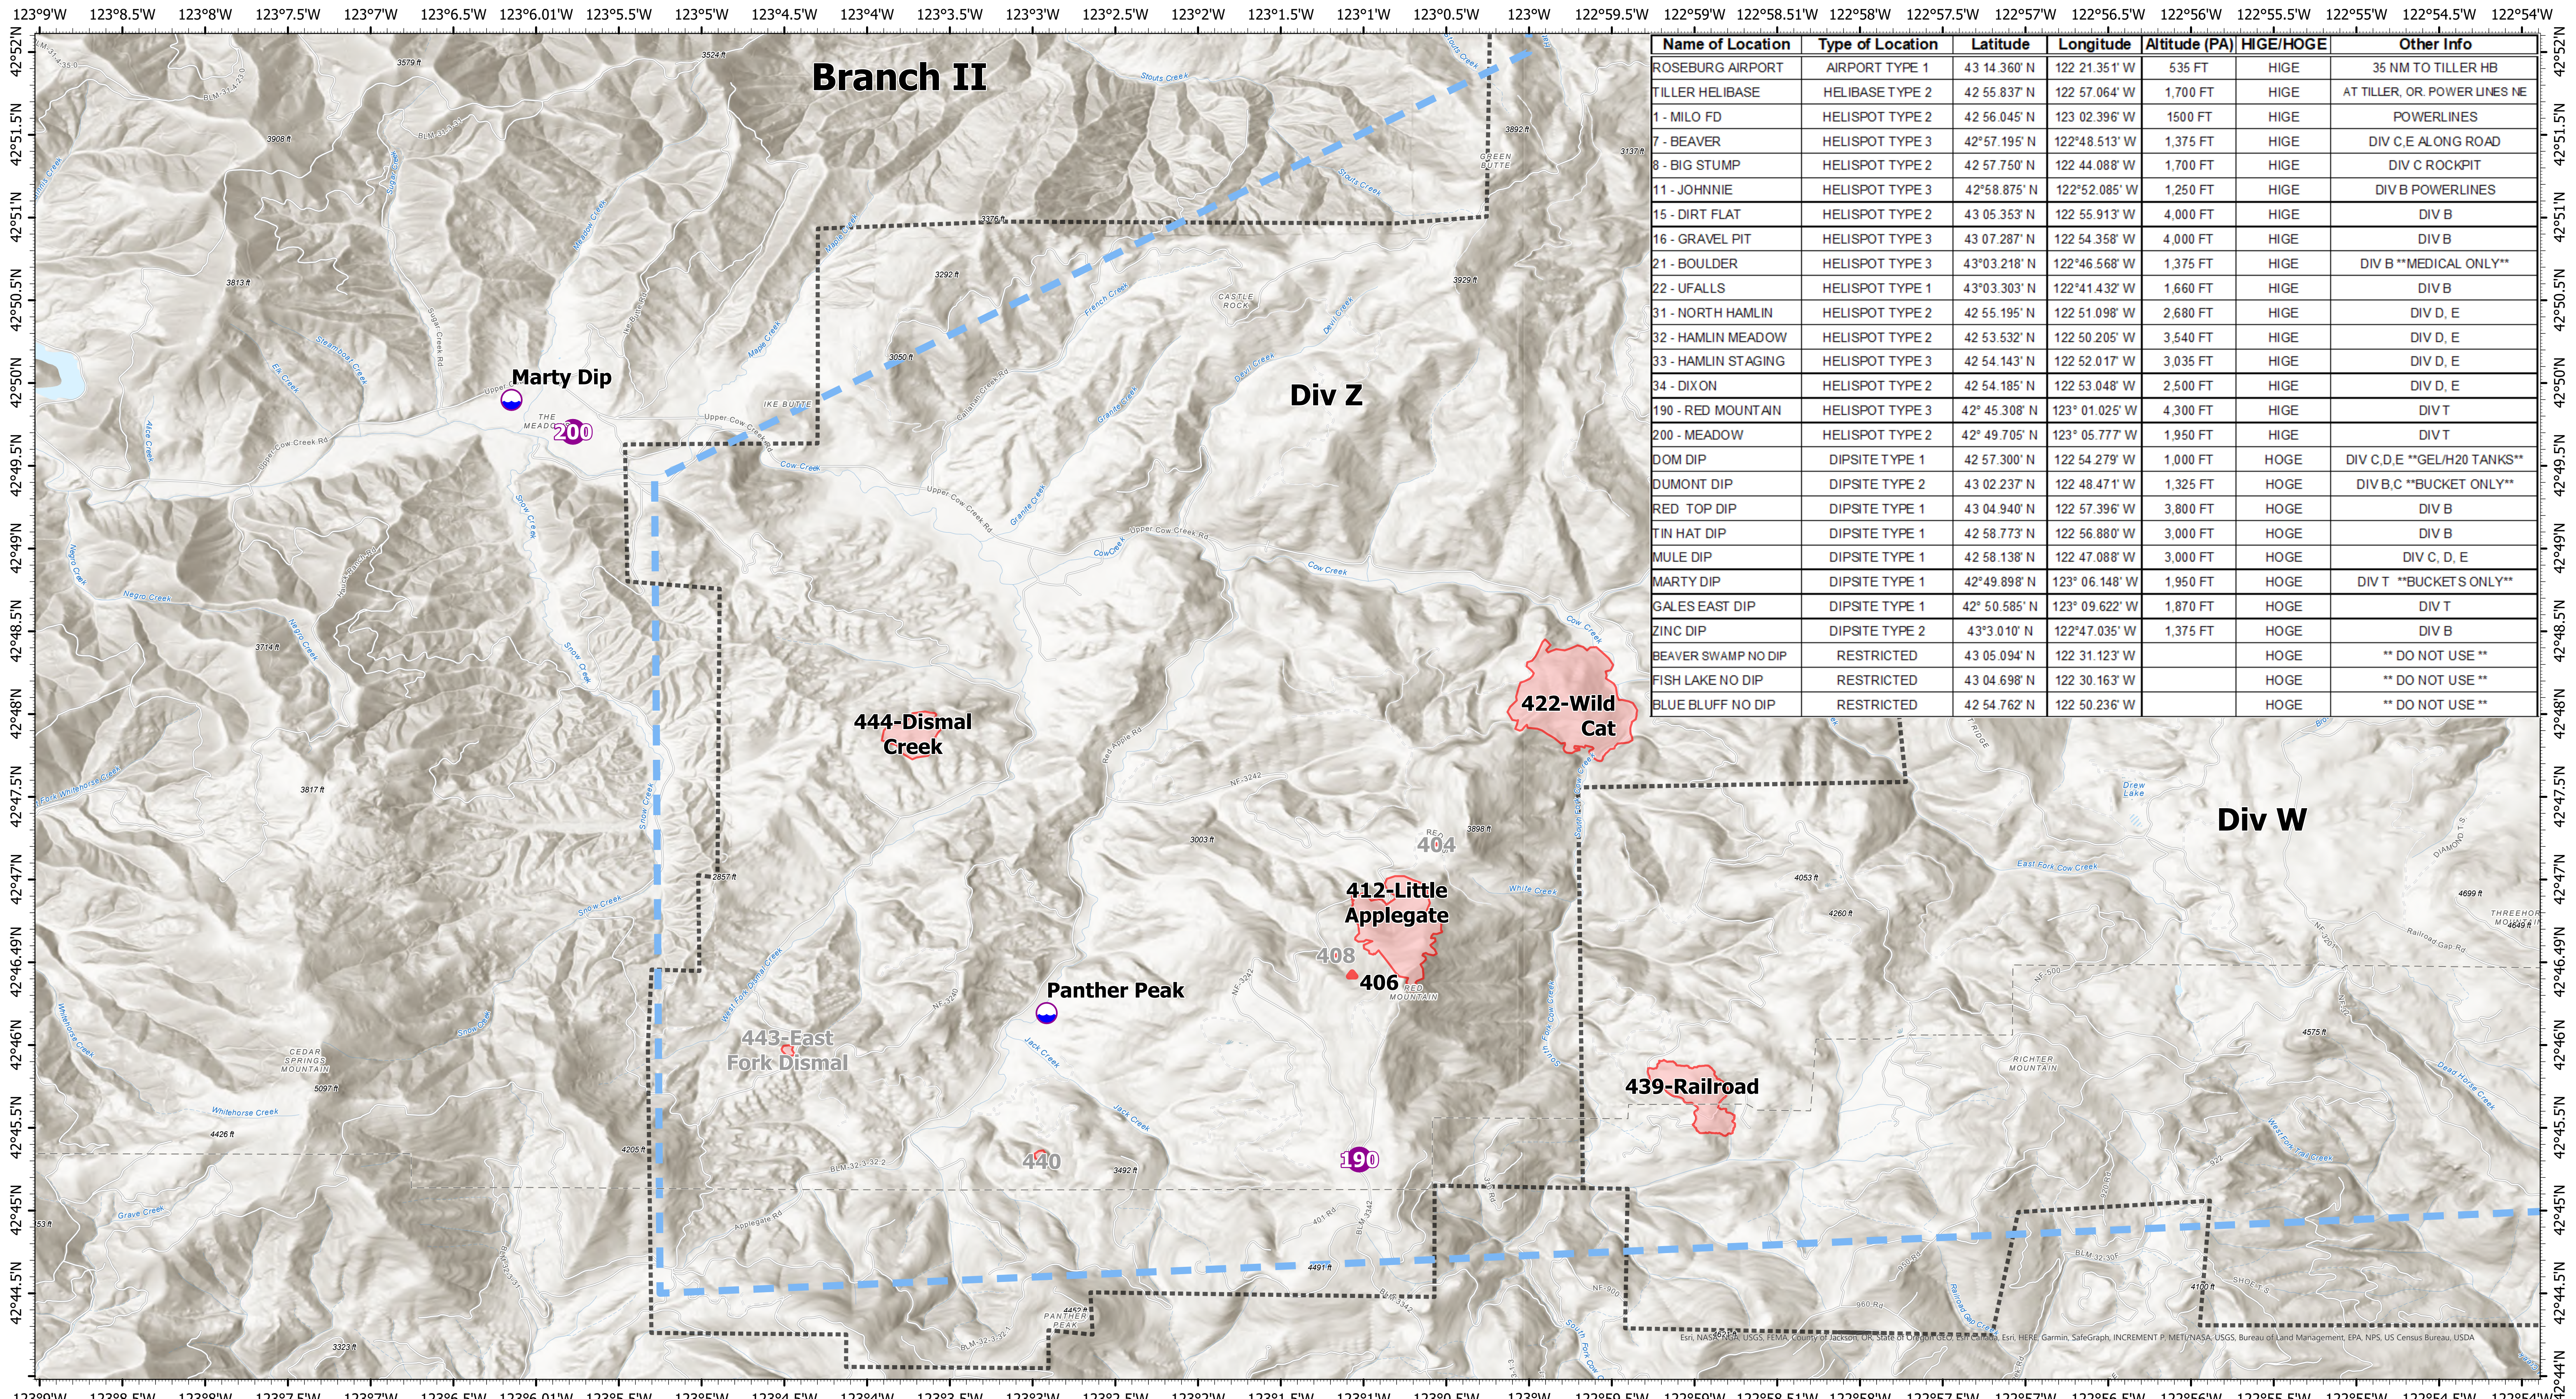

Pilot, Branch II

Devils Knob Complex

OR-UPF-000450

Fire Perimeter Acres as of 08-13-21 @ 2002
Total Acres: 7026

Map Updated:8/14/2021 @ 2104

- Dip Site
- Helispot
- Division Line
- Temporary Flight Restriction

Fires that are contained or out