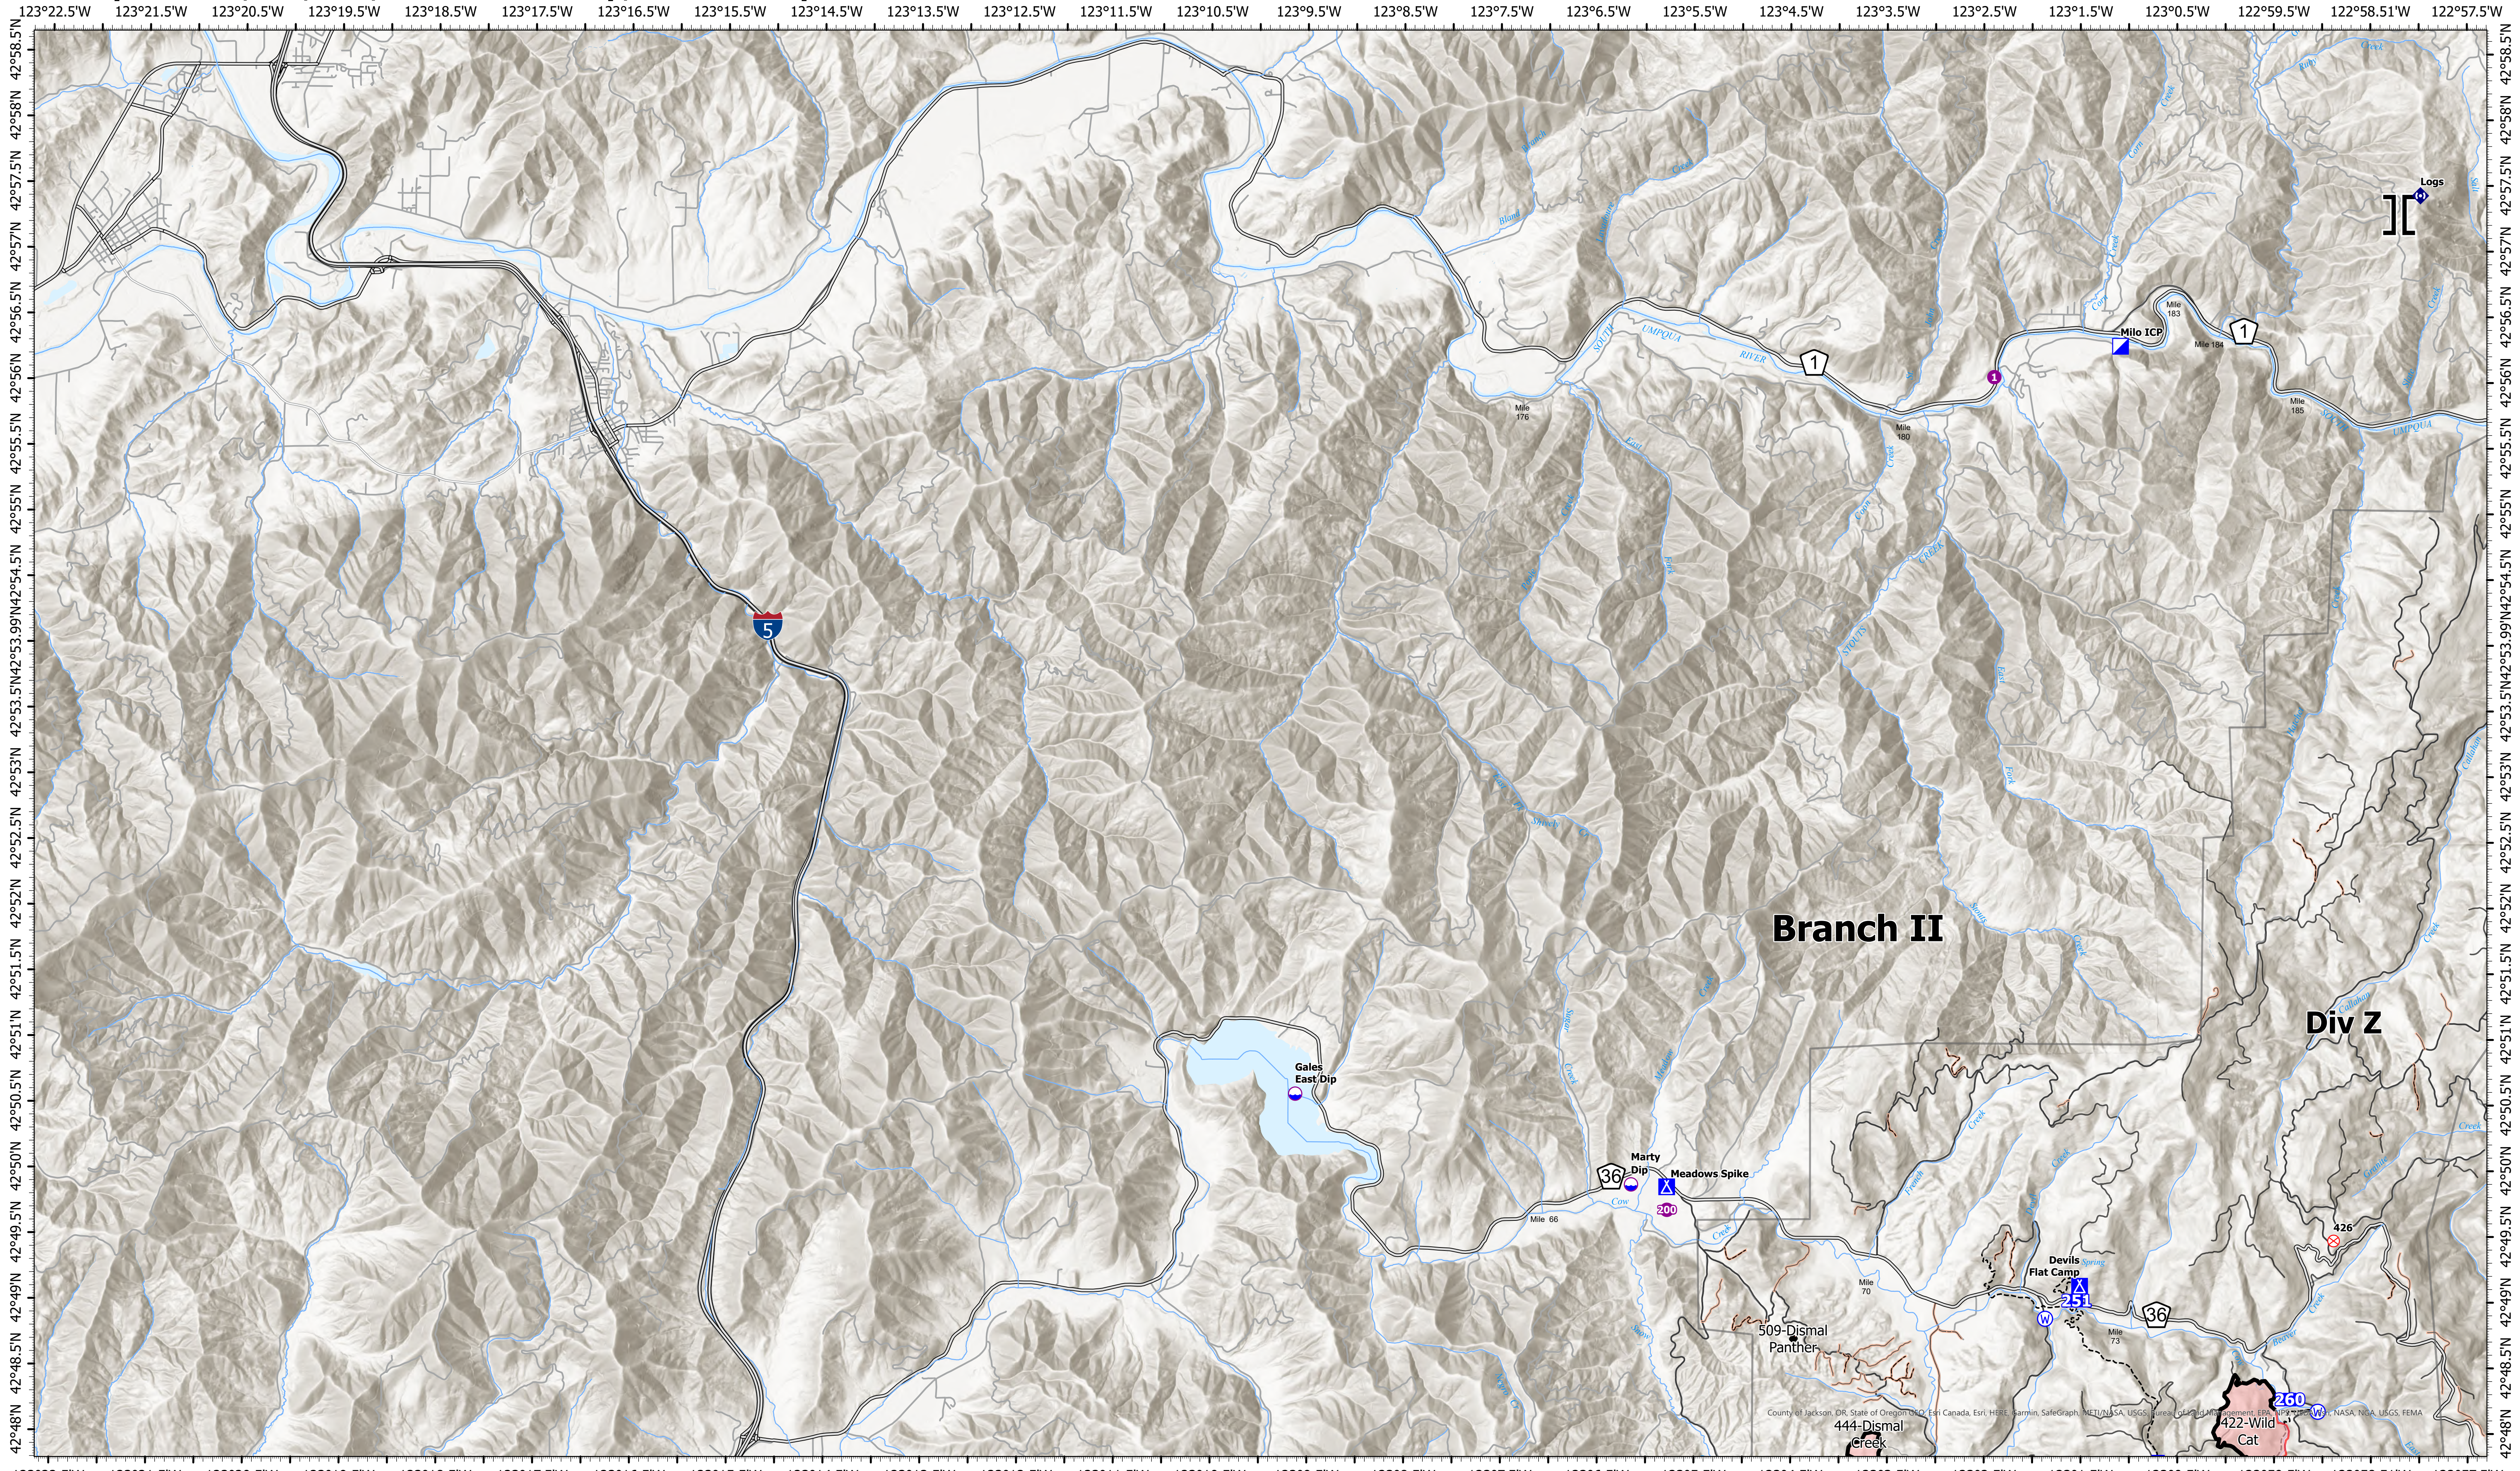

Transportation, I-5, ICP, Devils Flat Camp, Meadows Spike

Devils Knob Complex OR-UPF-000450

Map Updated: 8/14/2021 @ 2109

- Dip Site
- Helispot
- II Branch Break
- I Incident Command Post
- Drop Point
- A Camp
- X Fire Origin
- ◆ Repeater
- W Water Source
- Contained Line
- Streams
- Major Roads