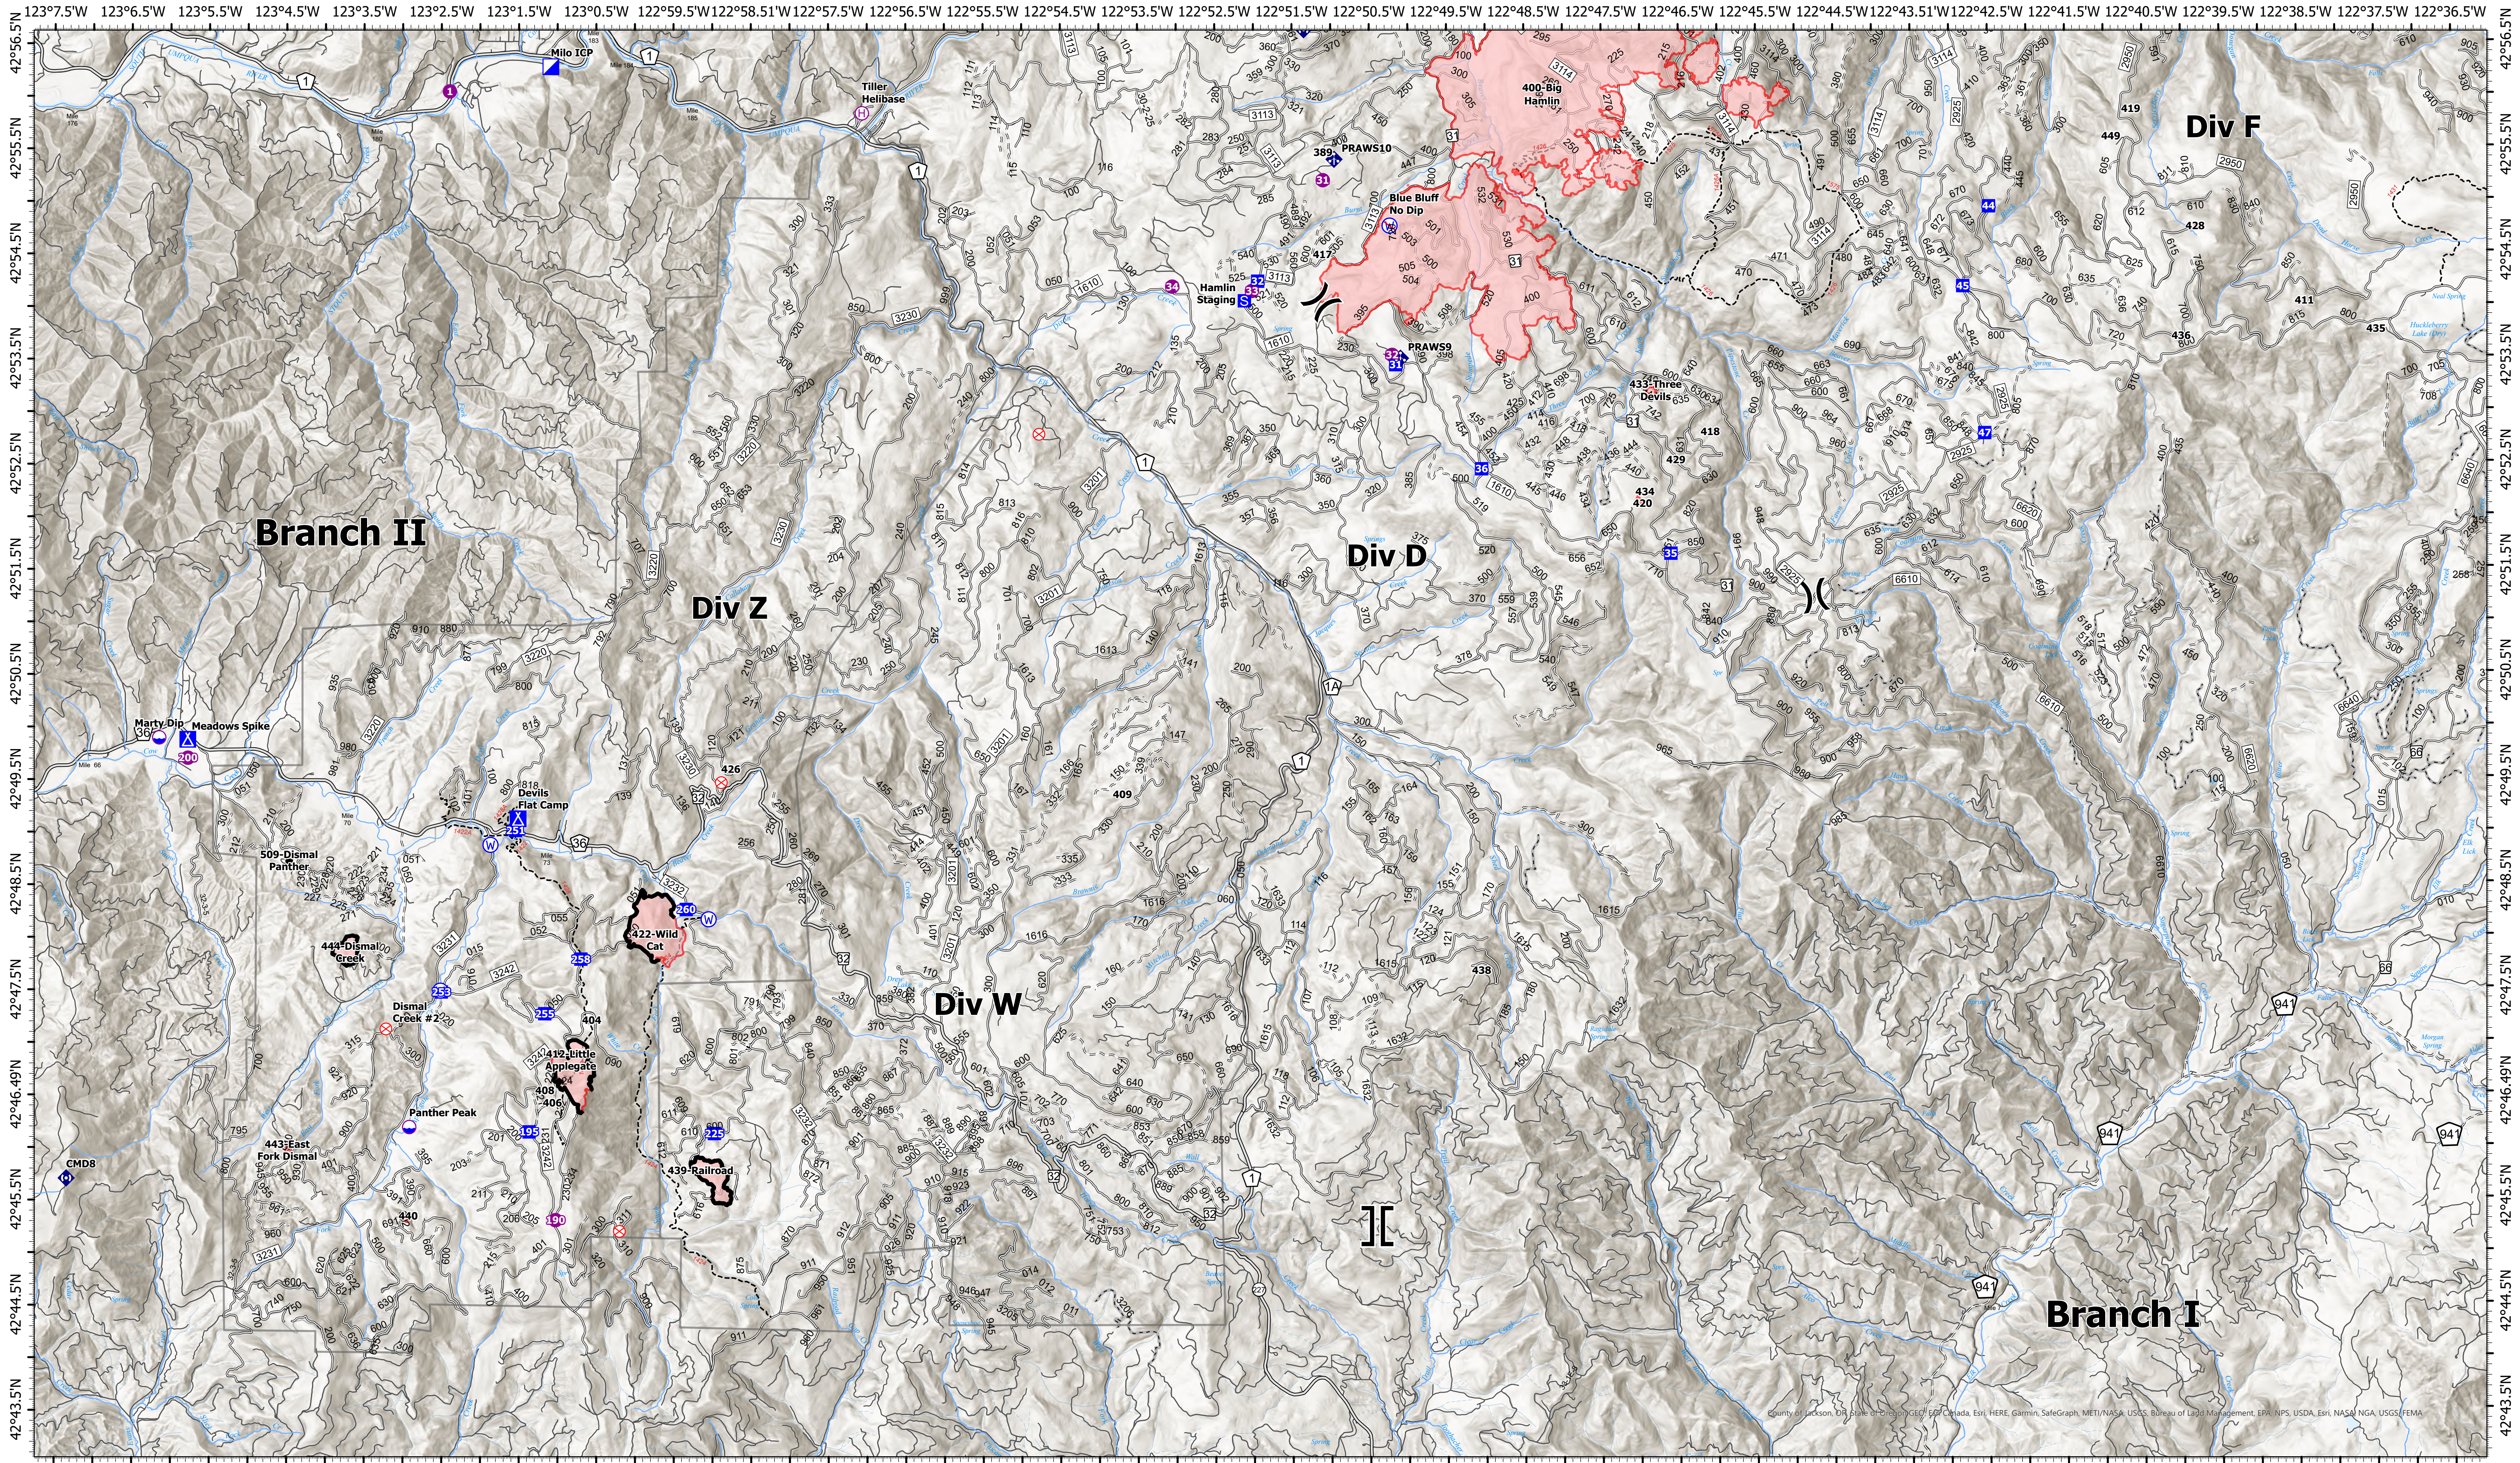

Transportation, South

Devils Knob Complex

OR-UPF-000450
 Fire Perimeter Acres as of 08-13-21 @ 2002
 Total Acres: 7026
 Map Updated: 8/14/2021 @ 2106

- Dip Site
- Helispot
- H Helibase
- X Division Break
- II Branch Break
- Incident Command Post
- Drop Point
- Camp
- Staging Area
- X Fire Origin
- ◆ Mobile Weather Unit
- ◆ Repeater
- Water Source
- Restricted Water Source
- Major Roads
- BLM Roads
- Open FS Roads
- Closed FS Roads
- Decommissioned FS Roads
- Trails
- Streams
- Contained Line