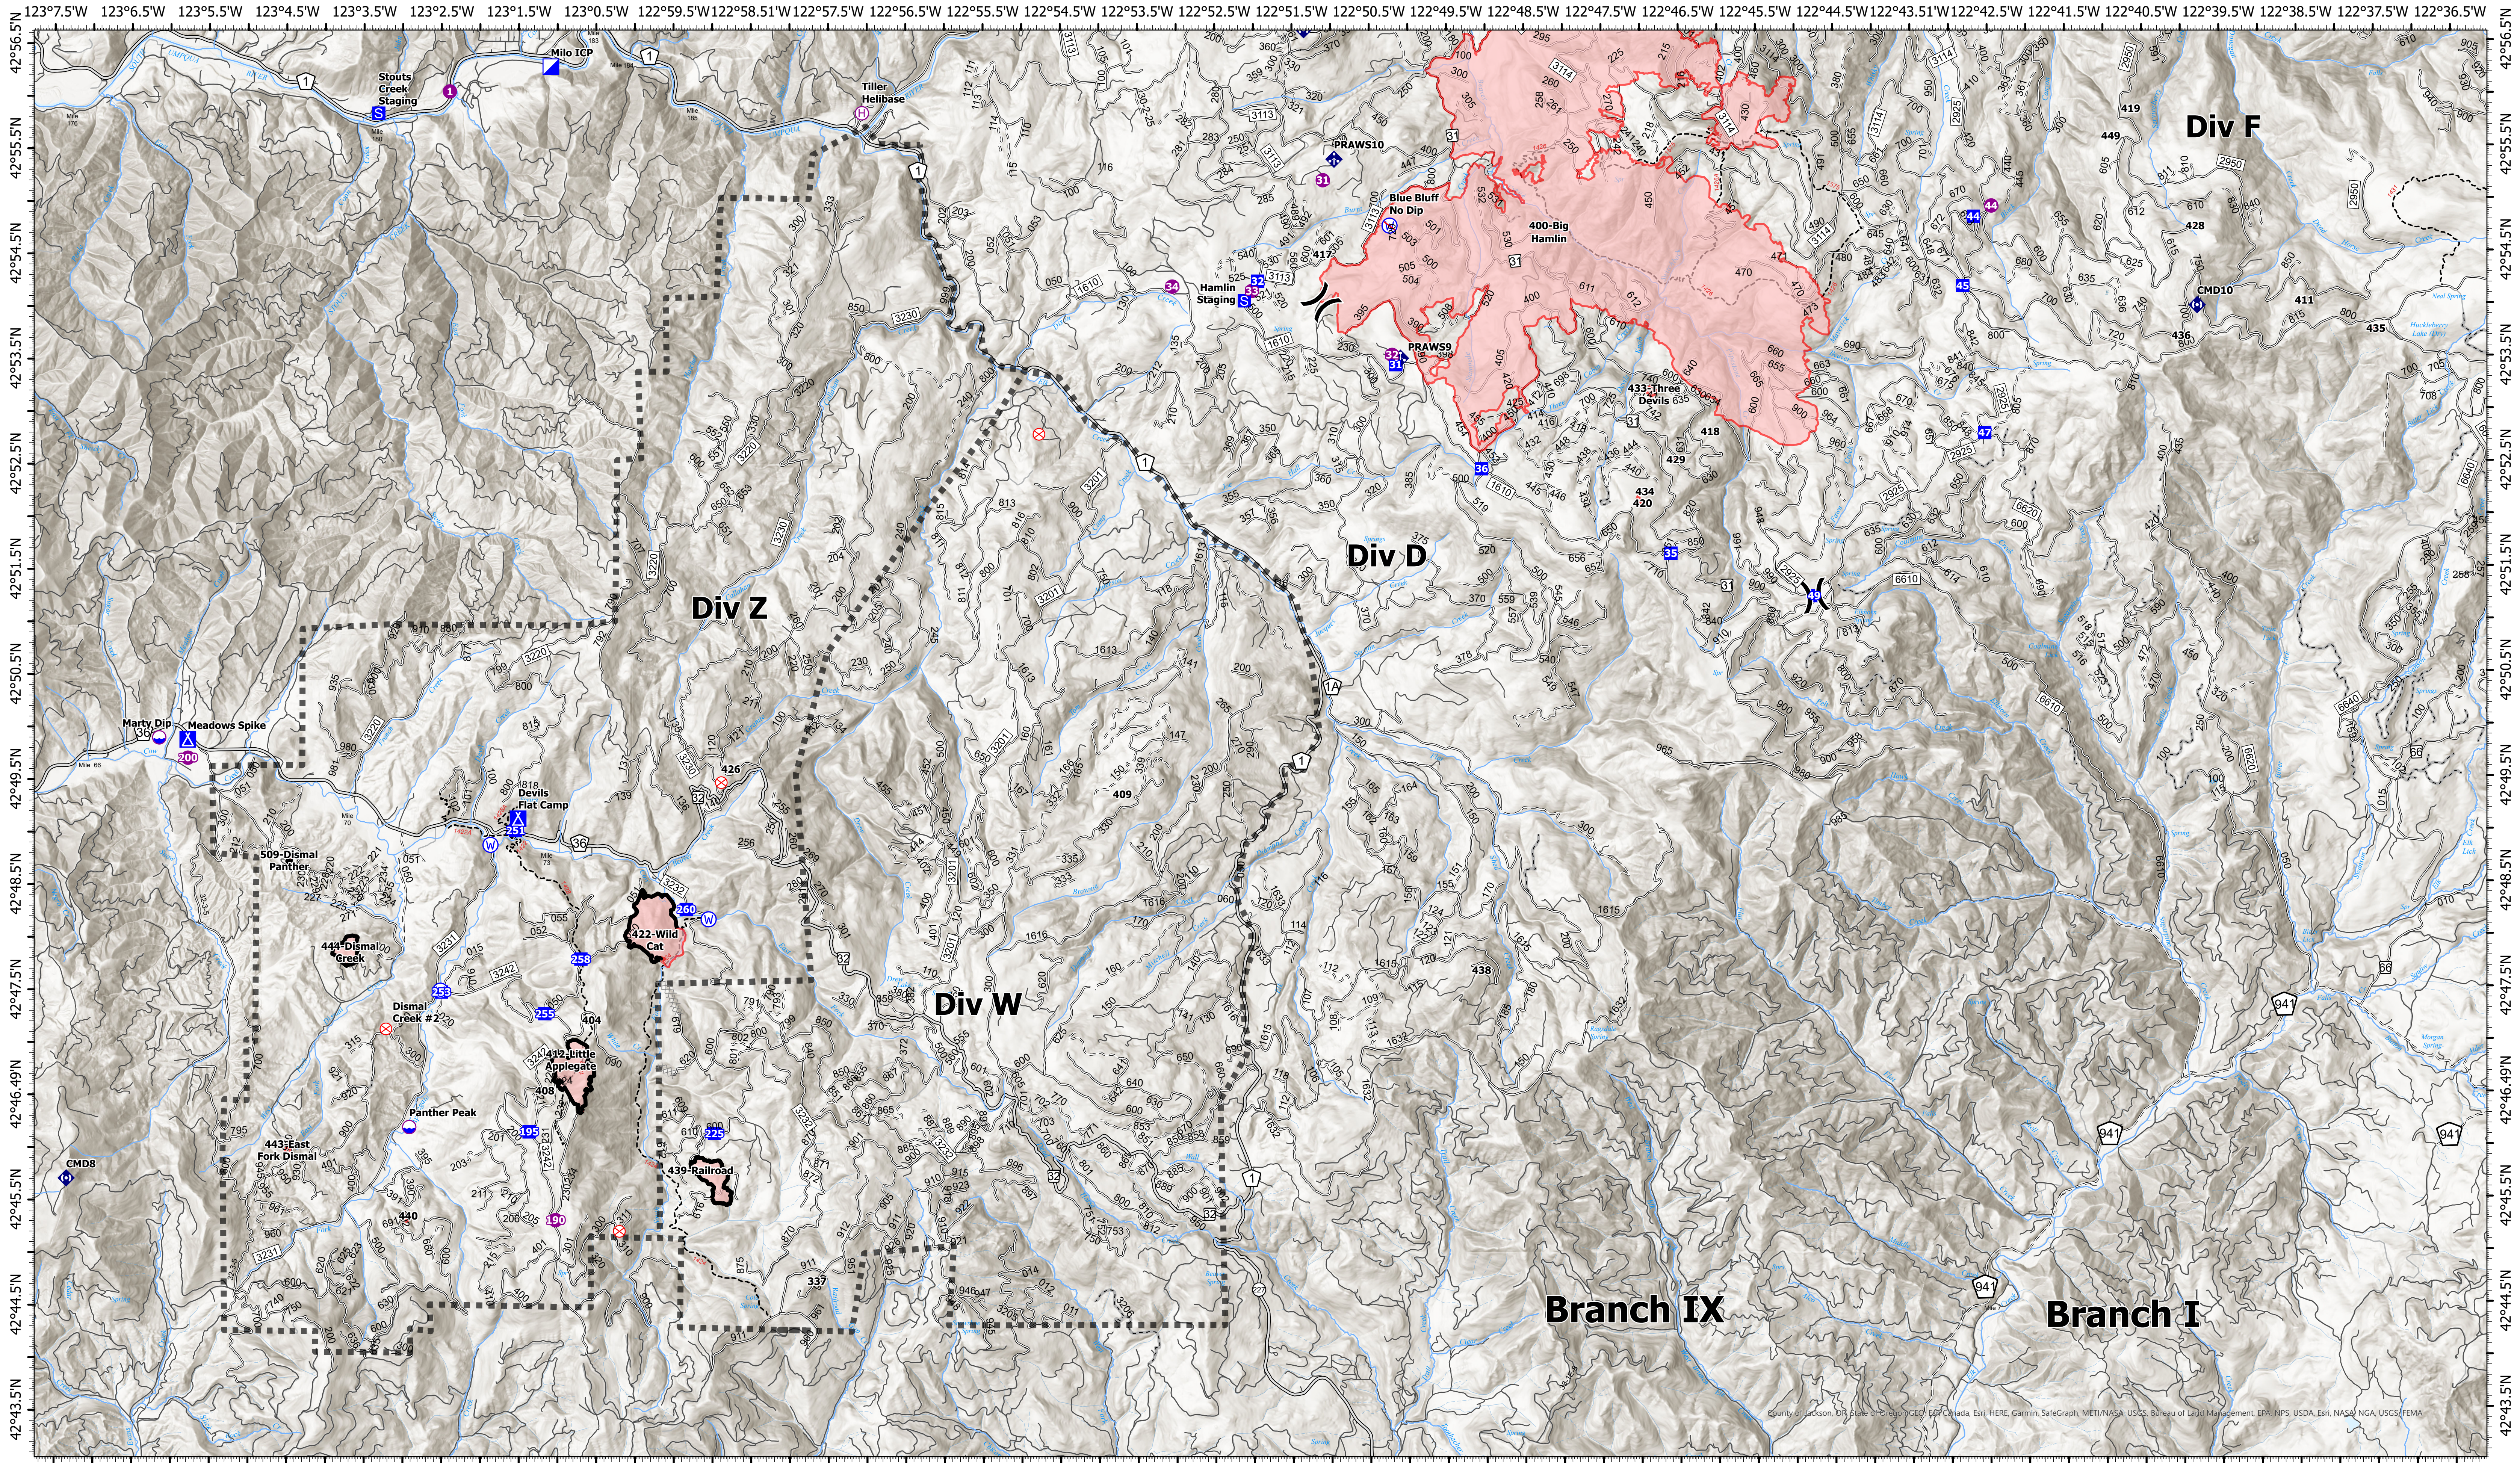

Transportation, South

Devils Knob Complex

OR-UPF-000450
 Fire Perimeter Acres as of 08-16-21 @ 2056
 Total Acres: 13,697

8/18/2021

- | | | | |
|-------------------------|-----------------------|-----------------------------|---------------------------|
| ● Dip Site | ■ Camp | ⊗ Restricted Water Source | --- Trails |
| ● Helispot | ■ Staging Area | — Major Roads | — Streams |
| ⊙ Helibase | ⊙ Fire Origin | — BLM Roads | ⊗ Planned Dozer Line |
| ⊗ Division Break | ◆ Mobile Weather Unit | — Open FS Roads | — Access or Improved Road |
| ■ Incident Command Post | ◆ Repeater | --- Closed FS Roads | — Contained Line |
| ■ Drop Point | ⊙ Water Source | --- Decommissioned FS Roads | |

0 0.5 1 2 Miles