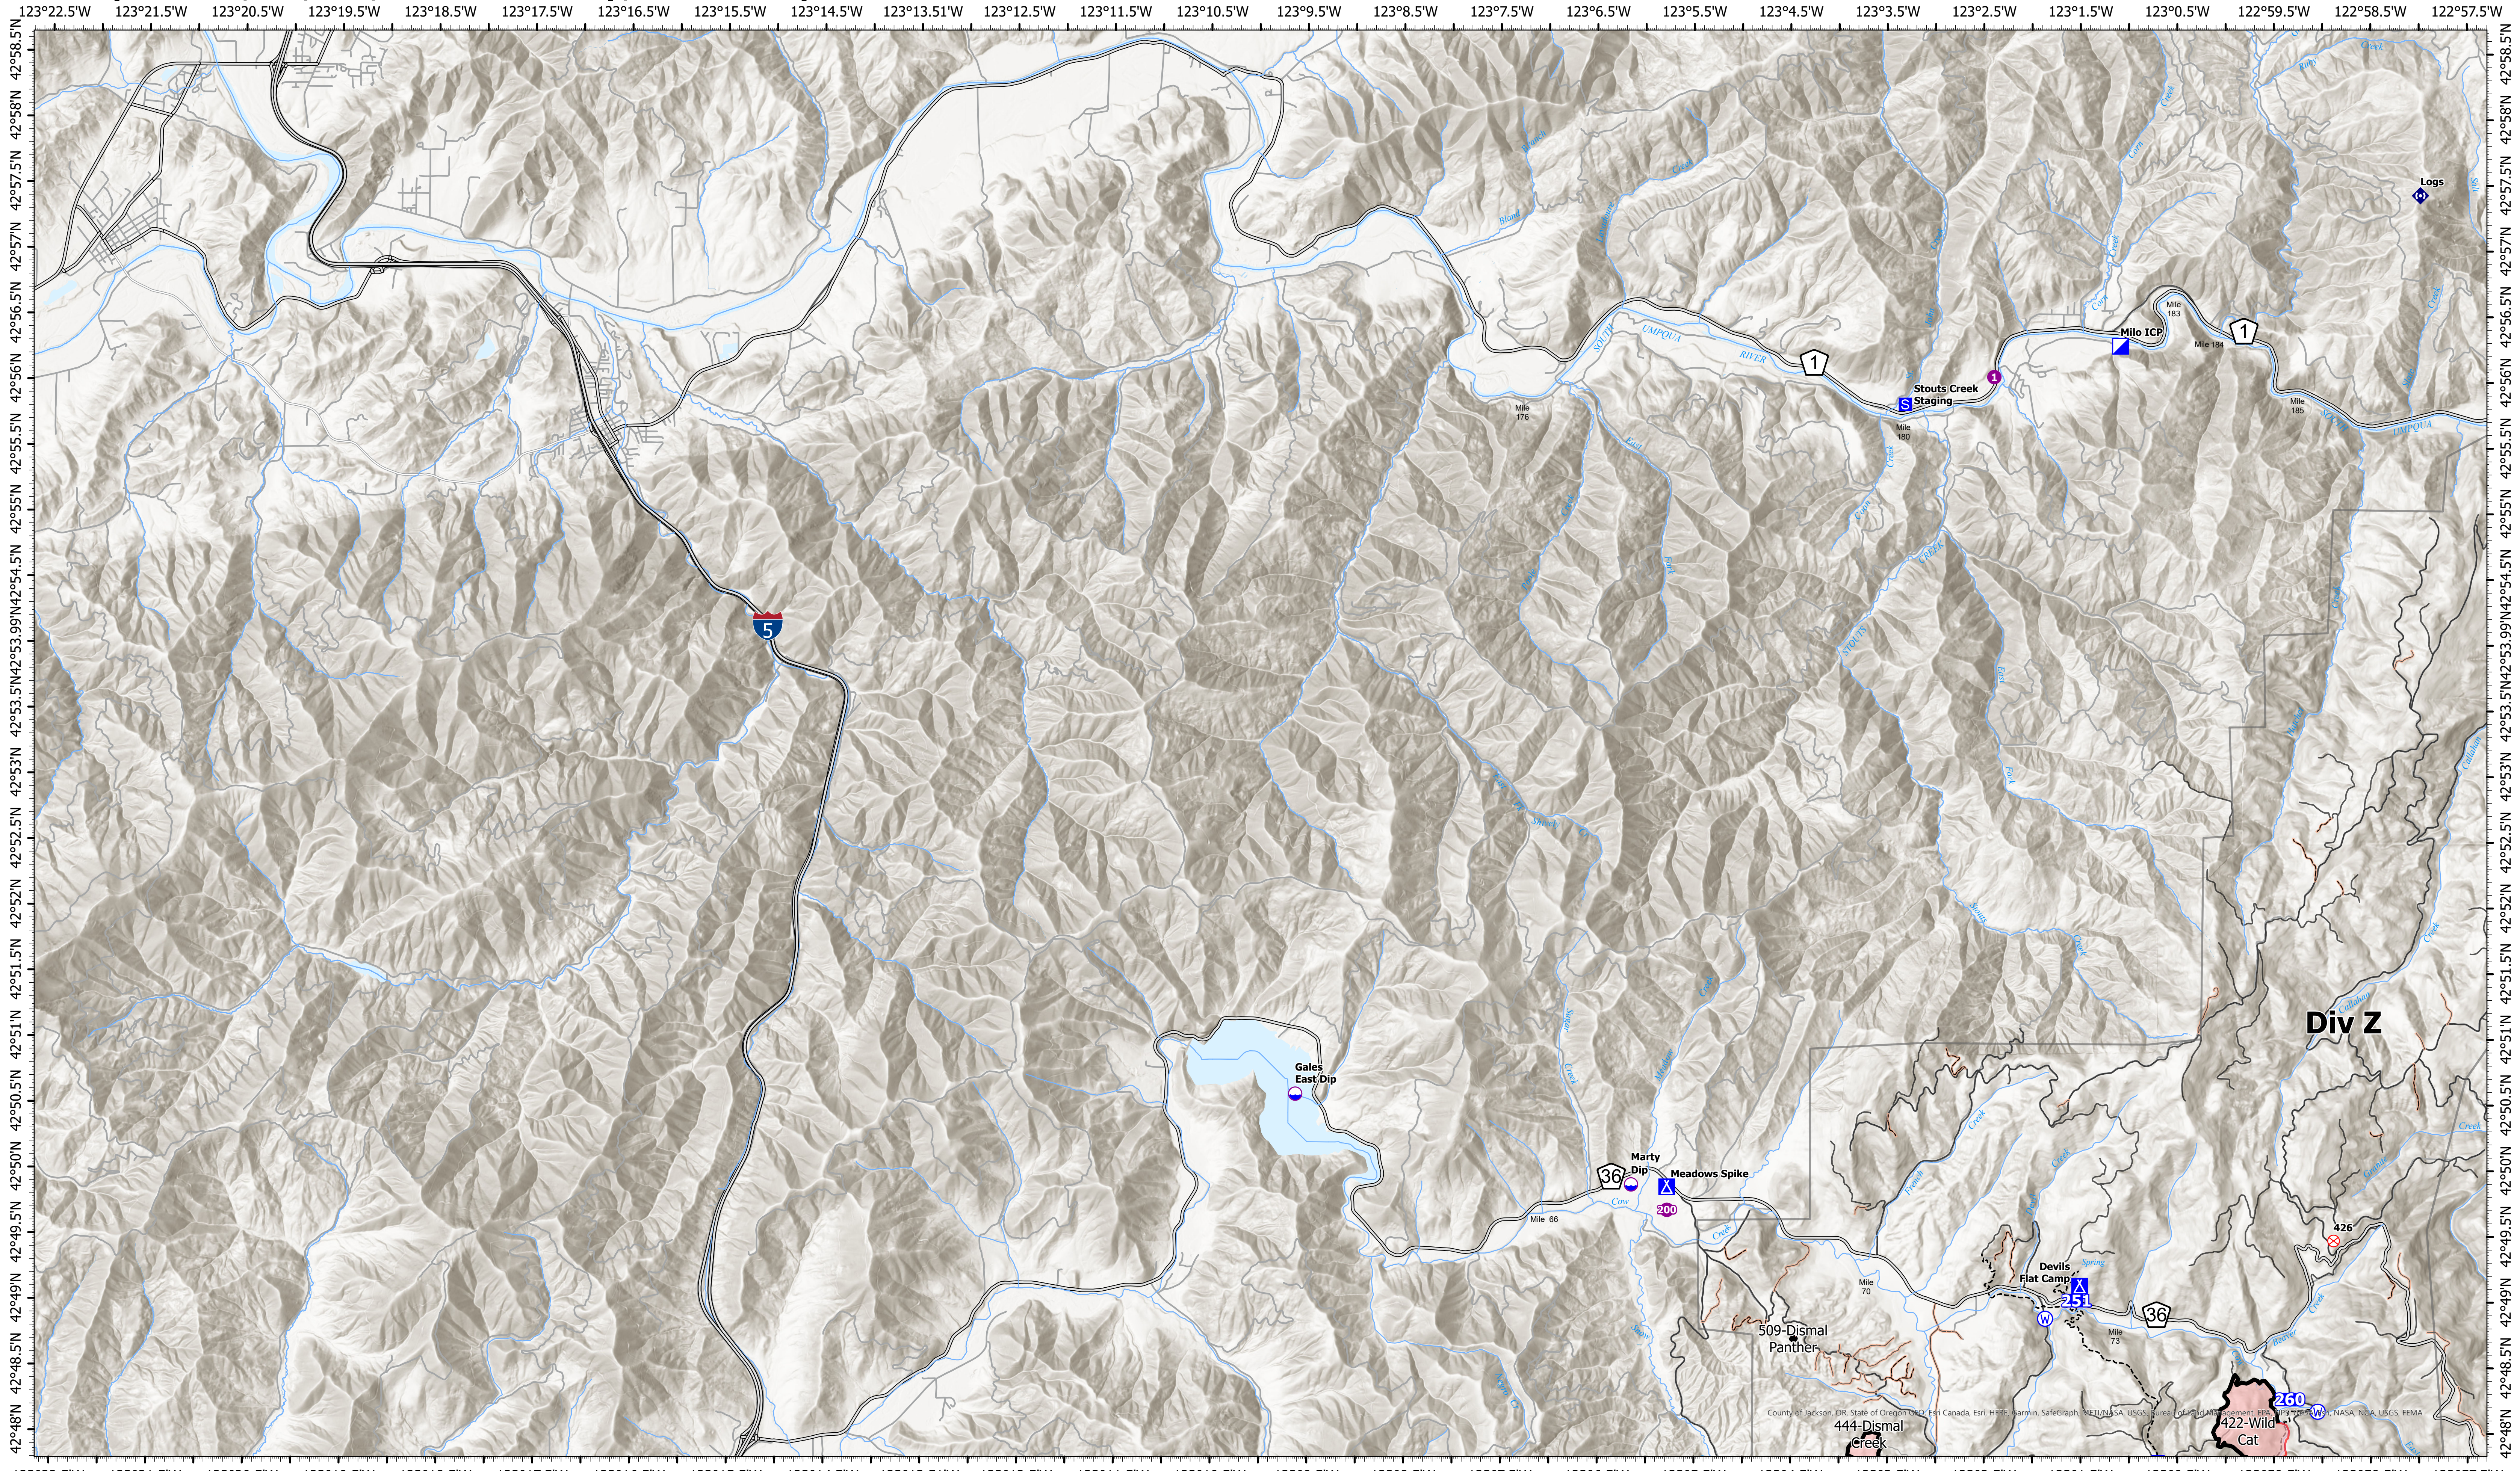

# Transportation, I-5, ICP, Devils Flat Camp, Meadows Spike

## Devils Knob Complex OR-UPF-000450

8/18/2021

- Dip Site
- Helispot
- Incident Command Post
- Drop Point
- Camp
- Staging Area
- ⊗ Fire Origin
- ◆ Repeater
- ⊗ Water Source
- Contained Line
- Streams
- Major Roads