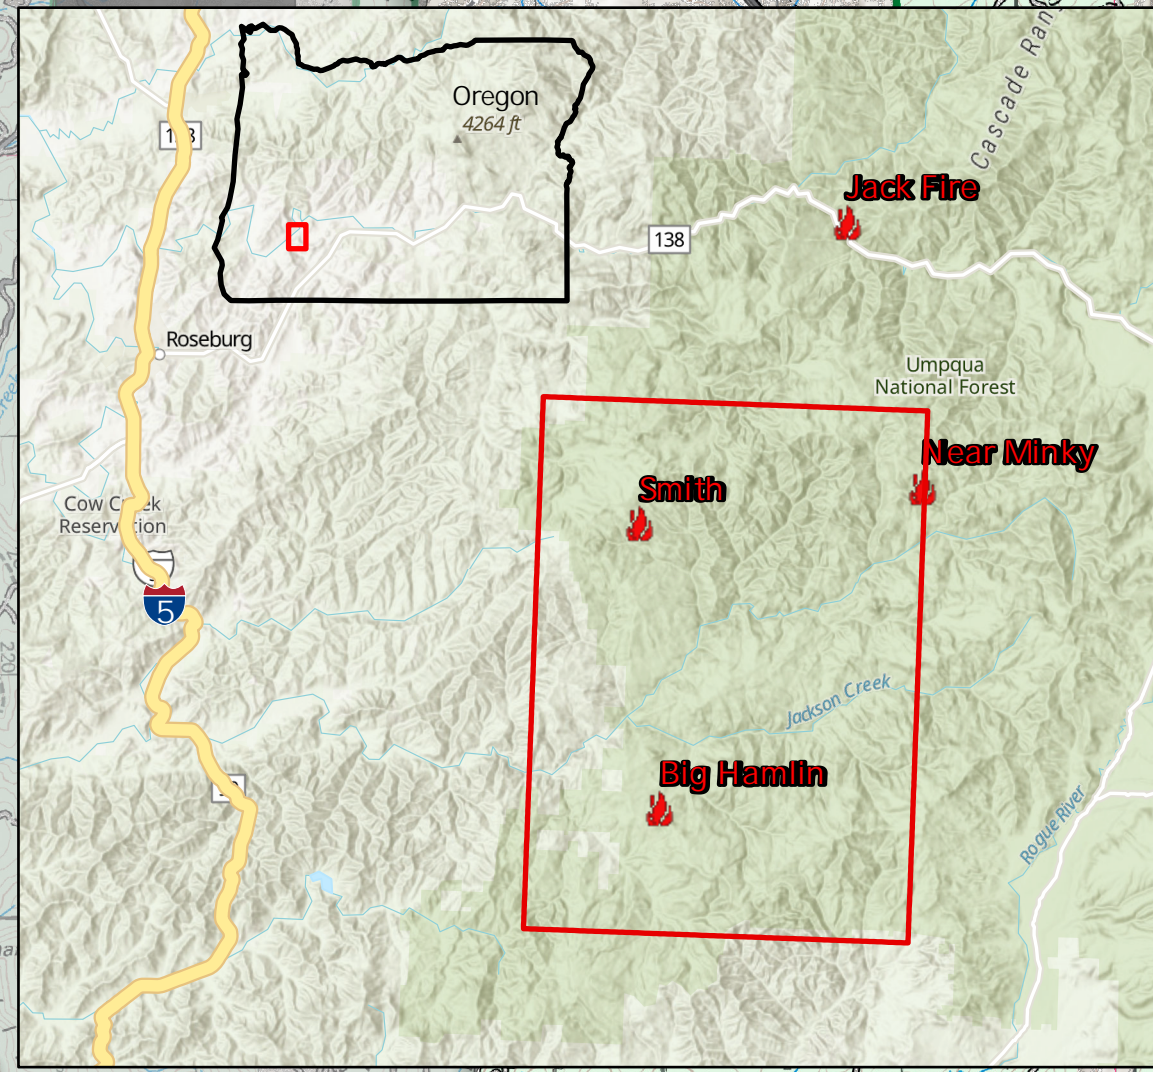

South Umpqua Road closed at Jackson Creek Road

Information
Devils Knob Complex
 Smith: 43,226 Ac
 Mule Creek: 1,016 Ac
 Big Hamlin: 18,957 Ac
 Complex: 63,678 Ac*
 September 9, 2021

PIO

*Complex acres includes all other fires in control status.

Fire Perimeter current as of 09/08/2021 at 2045 hrs

- Division Break
- Branch Break
- Fire Edge
- Contained Line
- Wildfire Daily Fire Perimeter
- Level 2: Be Set (Prepare to leave at a moment's notice)
- Level 3: Go (Leave immediately)
- Private Timber Companies