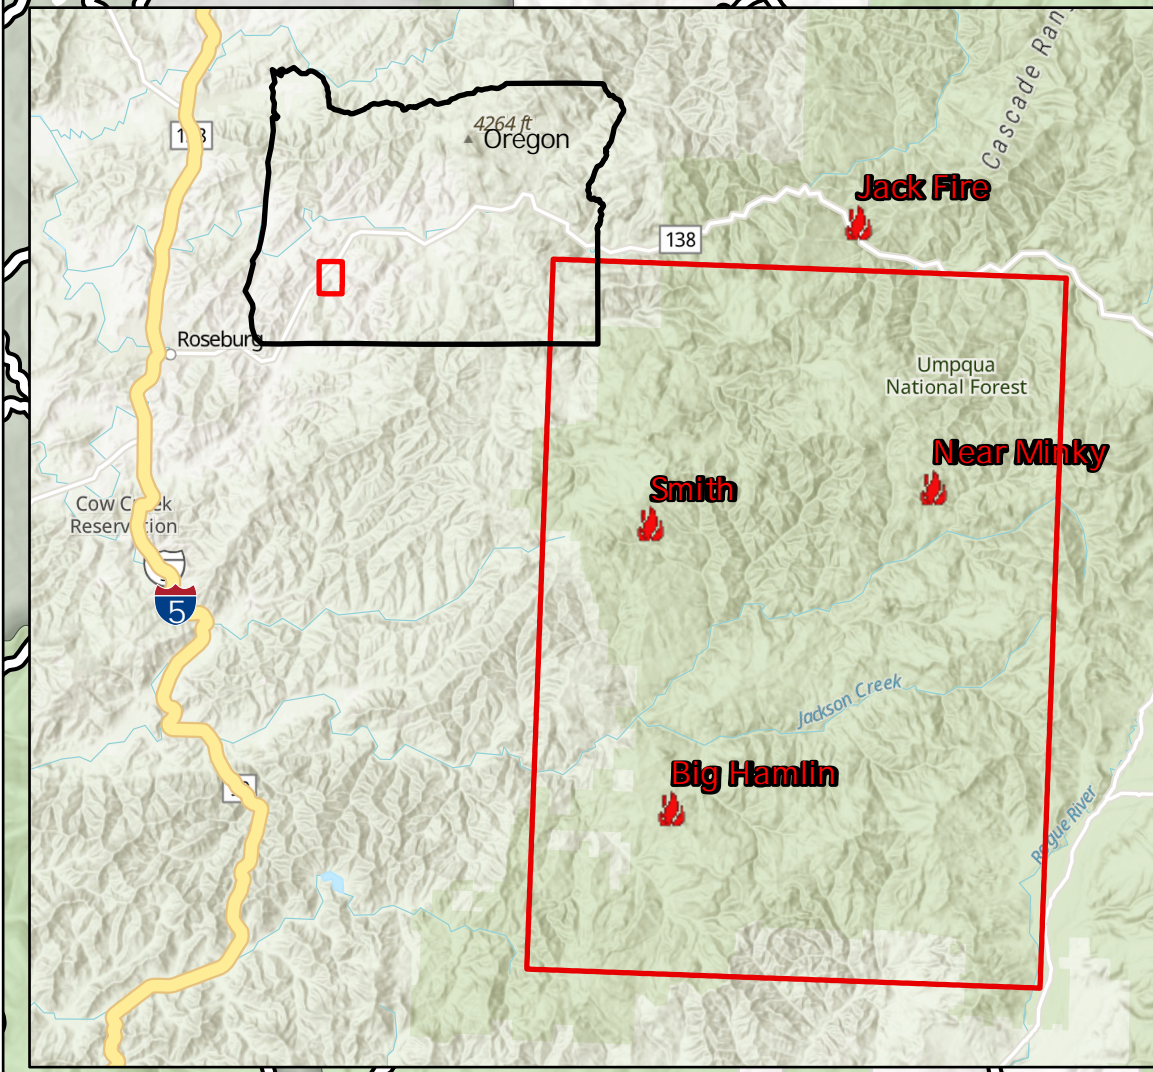

South Umpqua Road closed at Jackson Creek Road

**Information**  
**Devils Knob Complex**  
 PIO  
 Smith: 45,088 Ac  
 Mule Creek: 1,016 Ac  
 Big Hamlin: 19,181 Ac  
 Complex: 65,764 Ac\*  
 September 13, 2021

Fire Perimeter current as of 09/12/2021 at 2230 hrs

- Division Break
- Branch Break
- Zone Break
- Wildfire Daily Fire Perimeter
- Level 1: Be Ready (Prepare to Evacuate)
- Level 3: Go (Leave immediately)
- Bureau of Land Management
- U.S. Forest Service