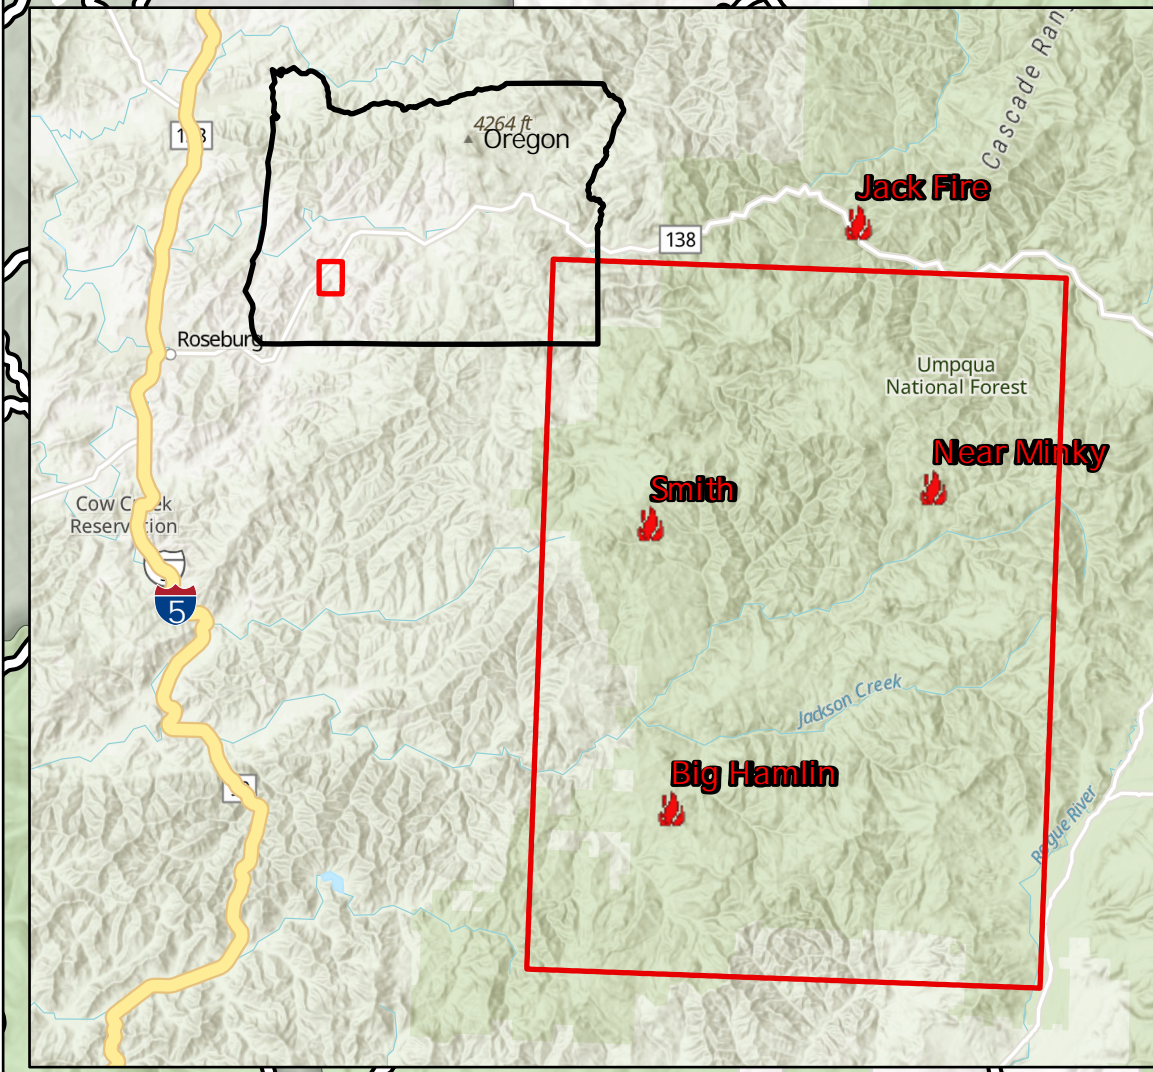

South Umpqua Road closed at Jackson Creek Road

Information
Devils Knob Complex
 PIO
 Smith: 45,088 Ac
 Mule Creek: 1,016 Ac
 Big Hamlin: 19,181 Ac
 Complex: 65,764 Ac*
 September 13, 2021

Fire Perimeter current as of 09/12/2021 at 2230 hrs

- Wildfire Daily Fire Perimeter
- Level 1: Be Ready (Prepare to Evacuate)
- Level 3: Go (Leave immediately)
- Bureau of Land Management
- U.S. Forest Service
- National Park Service
- U.S. Fish and Wildlife Service
- Bureau of Indian Affairs
- Other Federal
- State
- Local Government
- Private/Unknown
- Umpqua National Forest Fire History
- Fire Edge
- Contained Line
- Arterial Roads
- Division Break
- Branch Break
- Zone Break

*Complex acres includes all other fires in control status.