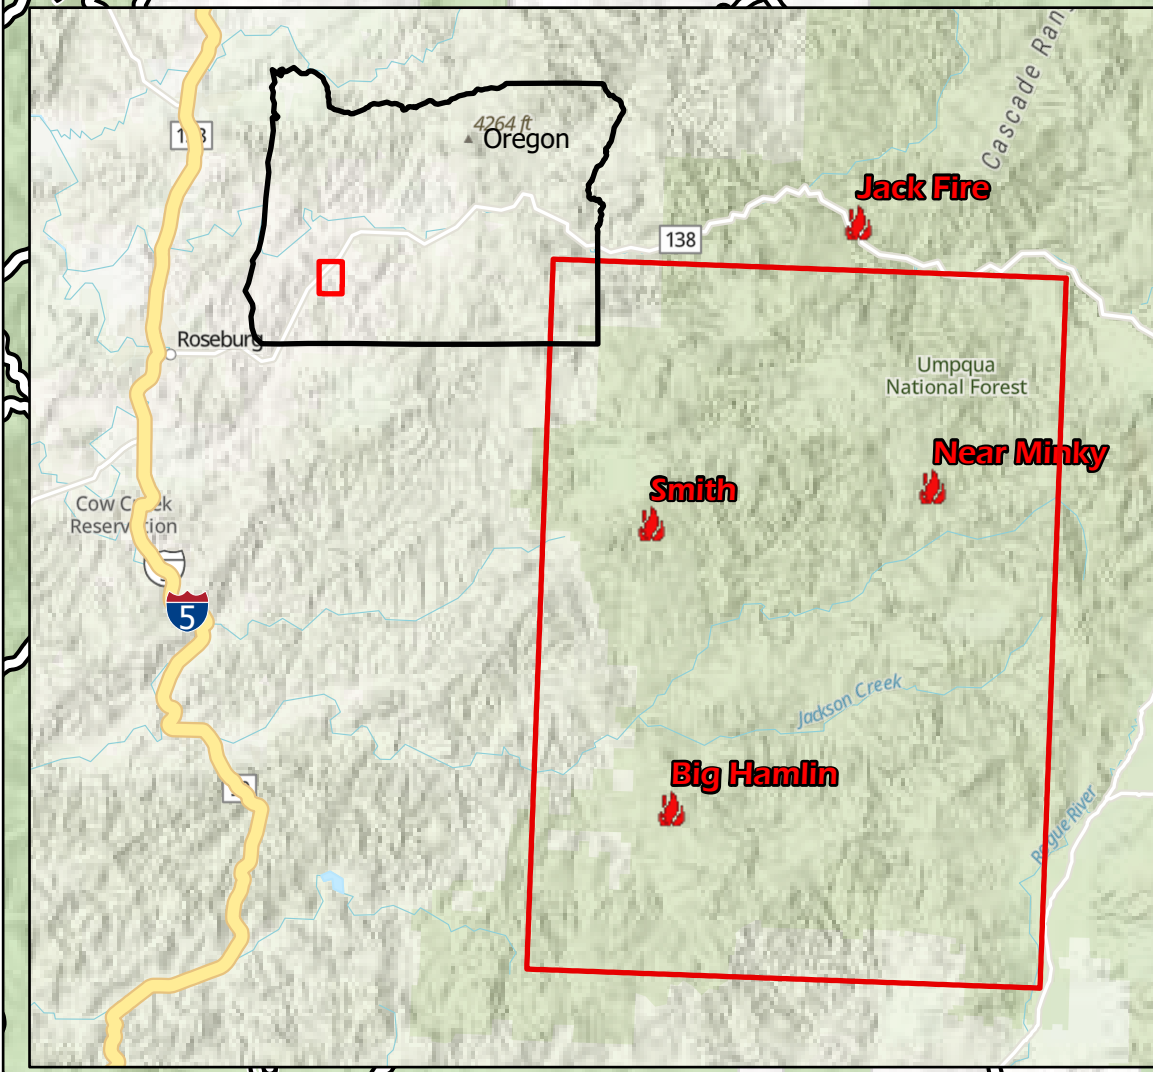

South Umpqua Road closed at Jackson Creek Road

Information
Devils Knob Complex
 Smith: 45,090 Ac
 Mule Creek: 1,016 Ac
 Big Hamlin: 19,181 Ac
 Complex: 65,766 Ac*
 September 14, 2021

PIO

*Complex acres includes all other fires in control status.

- () Division Break
- [] Branch Break
- Zone Break
- ▭ Wildfire Daily Fire Perimeter
- ▭ Level 1: Be Ready (Prepare to Evacuate)
- ▭ Level 3: Go (Leave immediately)
- ▭ Bureau of Land Management
- ▭ U.S. Forest Service
- ▭ National Park Service
- ▭ U.S. Fish and Wildlife Service
- ▭ Bureau of Indian Affairs
- ▭ Other Federal
- ▭ State
- ▭ Local Government
- ▭ Private/Unknown
- ▭ Umpqua National Forest Fire History
- ▭ Fire Edge
- ▭ Contained Line
- ▭ Arterial Roads