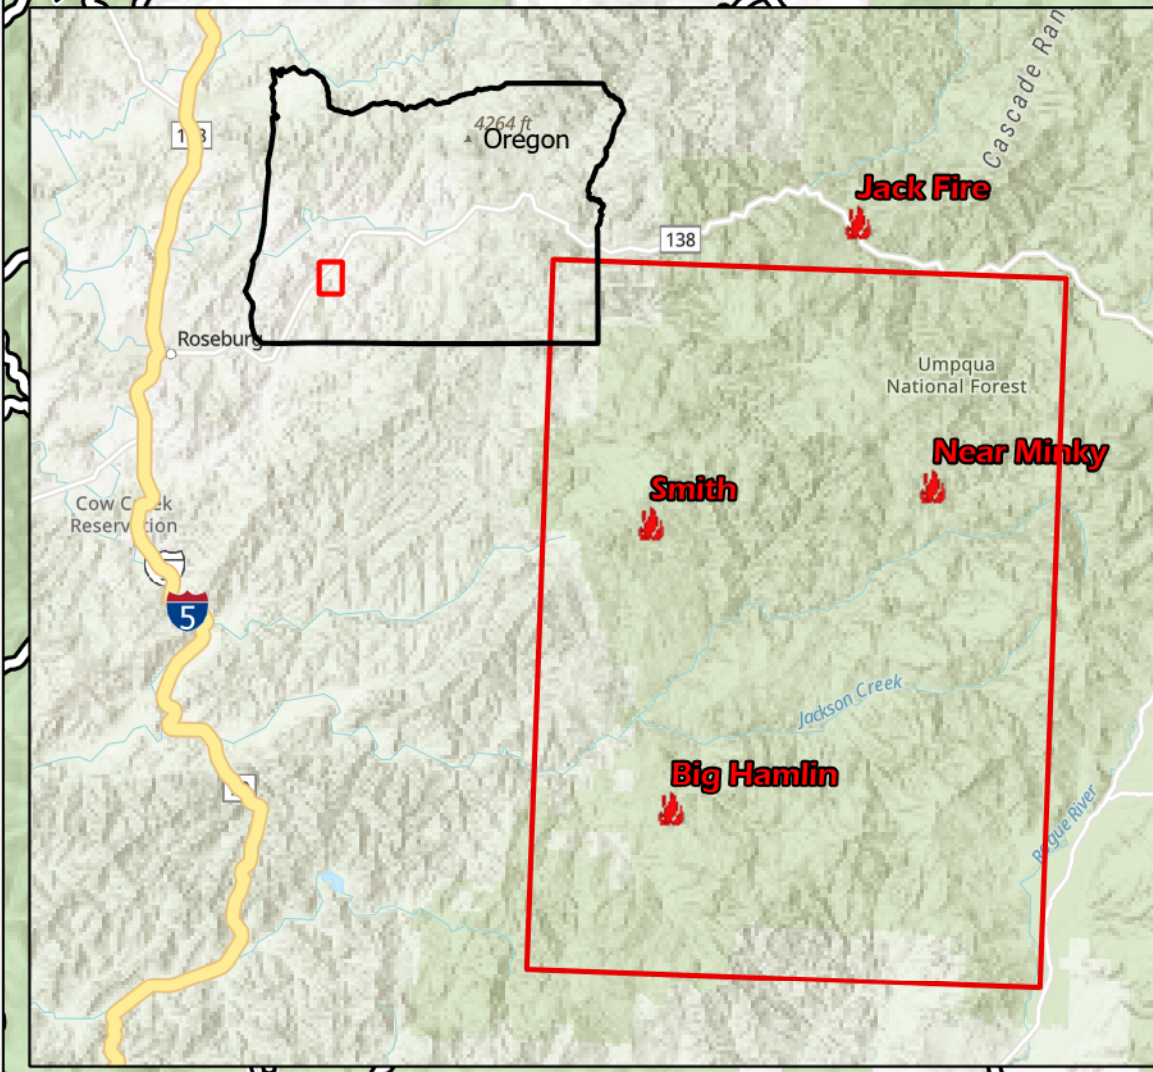

South Umpqua Road closed at Jackson Creek Road

Information
Devils Knob Complex
 Smith: 45,090 Ac
 Mule Creek: 1,016 Ac
 Big Hamlin: 19,181 Ac
 Complex: 65,766 Ac*
 September 14, 2021

PIO

- Division Break
- Branch Break
- Zone Break
- Wildfire Daily Fire Perimeter
- Level 1: Be Ready (Prepare to Evacuate)
- Level 3: Go (Leave immediately)
- Bureau of Land Management
- U.S. Forest Service
- National Park Service
- U.S. Fish and Wildlife Service
- Bureau of Indian Affairs
- Other Federal
- State
- Local Government
- Private/Unknown
- Umpqua National Forest Fire History
- Fire Edge
- Contained Line
- Arterial Roads