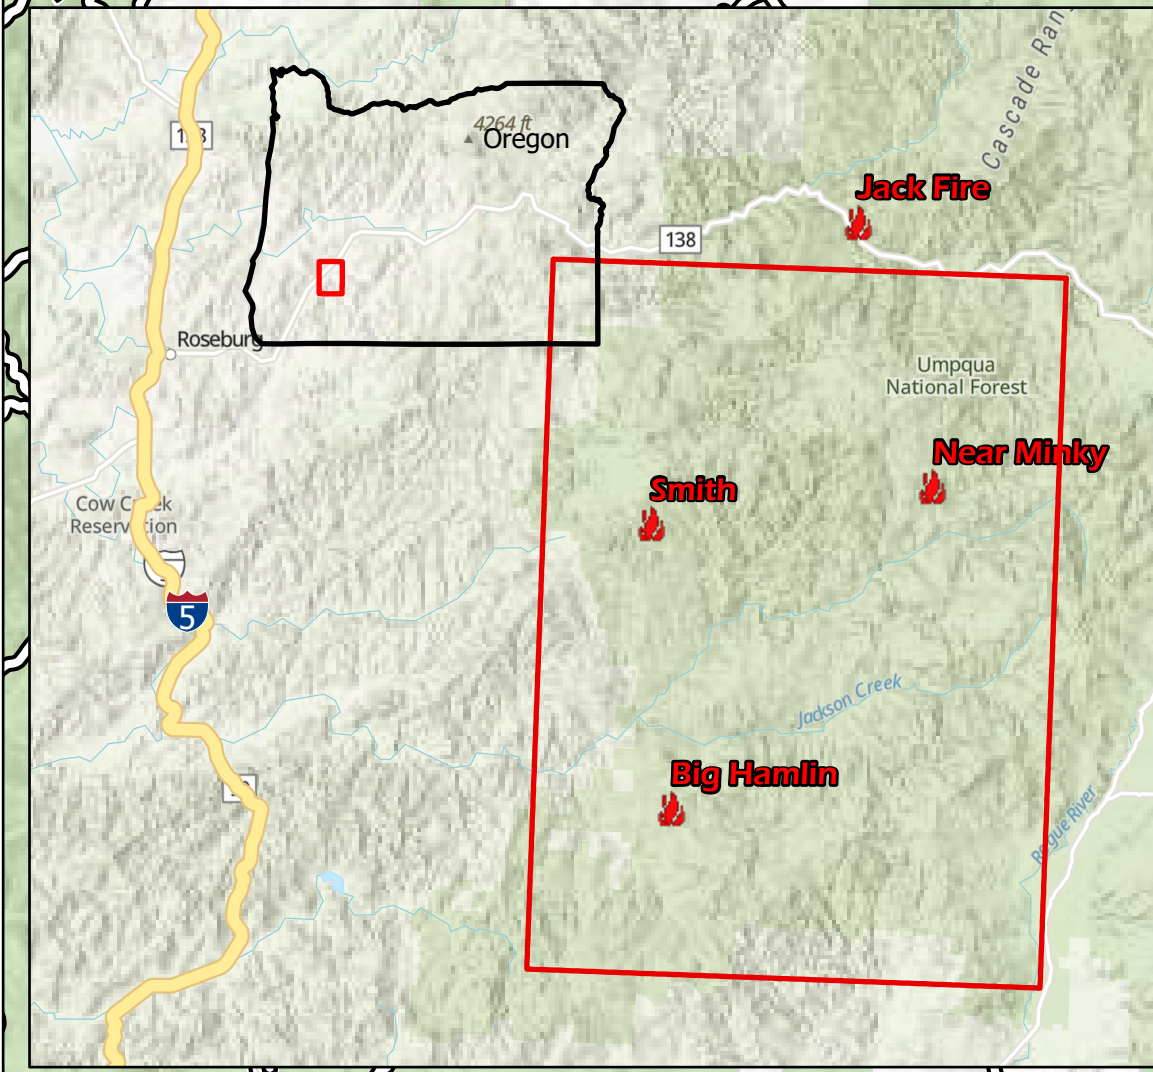

South Umpqua Road closed at Jackson Creek Road

Information
Devils Knob Complex
 PIO
 Smith: 46,865 Ac
 Mule Creek: 1,016 Ac
 Big Hamlin: 19,350 Ac
 Complex: 67,710 Ac*
 September 17, 2021

*Complex acres includes all other fires in control status.

Fire Perimeter current as of 09/16/2021 at 2337 hrs

- Division Break
- Branch Break
- Zone Break
- Wildfire Daily Fire Perimeter
- Level 1: Be Ready (Prepare to Evacuate)
- Level 3: Go (Leave immediately)
- Bureau of Land Management
- U.S. Forest Service
- National Park Service
- U.S. Fish and Wildlife Service
- Bureau of Indian Affairs
- Other Federal
- State
- Local Government
- Private/Unknown
- Umpqua National Forest Fire History
- Fire Edge
- Contained Line
- Arterial Roads