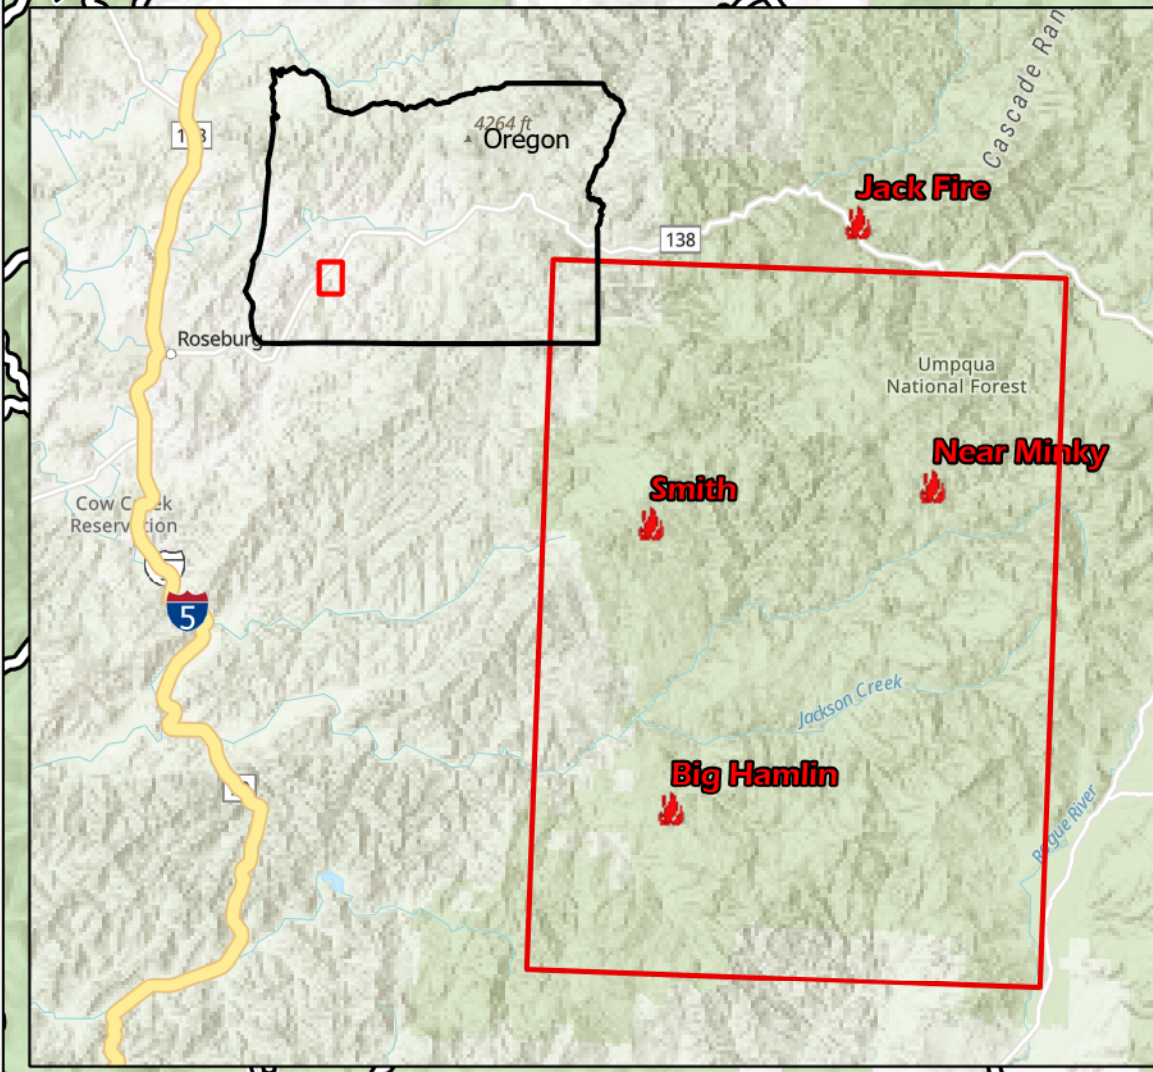

South Umpqua Road closed at Jackson Creek Road

Information
Devils Knob Complex
 Smith: 46,865 Ac
 Mule Creek: 1,016 Ac
 Big Hamlin: 19,350 Ac
 Complex: 67,710 Ac*
 September 17, 2021

PIO

*Complex acres includes all other fires in control status.

Fire Perimeter current as of 09/16/2021 at 2337 hrs

- Division Break
- Branch Break
- Zone Break
- Wildfire Daily Fire Perimeter
- Level 1: Be Ready (Prepare to Evacuate)
- Level 3: Go (Leave immediately)
- Bureau of Land Management
- U.S. Forest Service
- National Park Service
- U.S. Fish and Wildlife Service
- Bureau of Indian Affairs
- Other Federal
- State
- Local Government
- Private/Unknown
- Umpqua National Forest Fire History
- Fire Edge
- Contained Line
- Arterial Roads