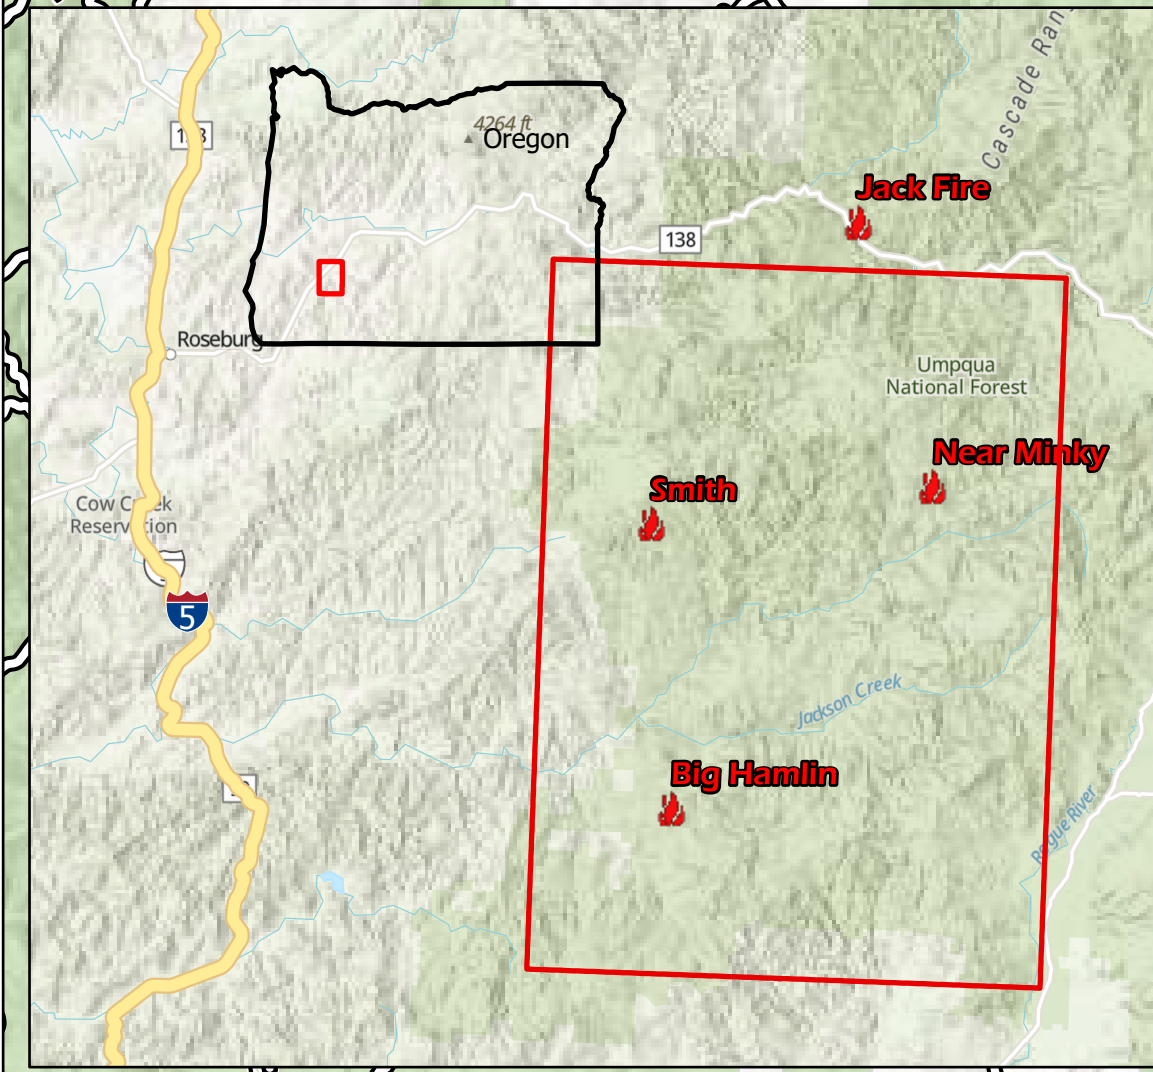

South Umpqua Road closed at Jackson Creek Road

Information
Devils Knob Complex
 Smith: 48,443 Ac
 Mule Creek: 1,016 Ac
 Big Hamlin: 19,363 Ac
 Complex: 69,301 Ac*
 September 18, 2021

PIO

*Complex acres includes all other fires in control status.

- () Division Break
- [] Branch Break
- Zone Break
- ▭ Wildfire Daily Fire Perimeter
- ▭ Level 1: Be Ready (Prepare to Evacuate)
- ▭ Level 3: Go (Leave immediately)
- ▭ Bureau of Land Management
- ▭ U.S. Forest Service
- ▭ National Park Service
- ▭ U.S. Fish and Wildlife Service
- ▭ Bureau of Indian Affairs
- ▭ Other Federal
- ▭ State
- ▭ Local Government
- ▭ Private/Unknown
- ▭ Umpqua National Forest Fire History
- ▭ Fire Edge
- ▭ Contained Line
- ▭ Arterial Roads