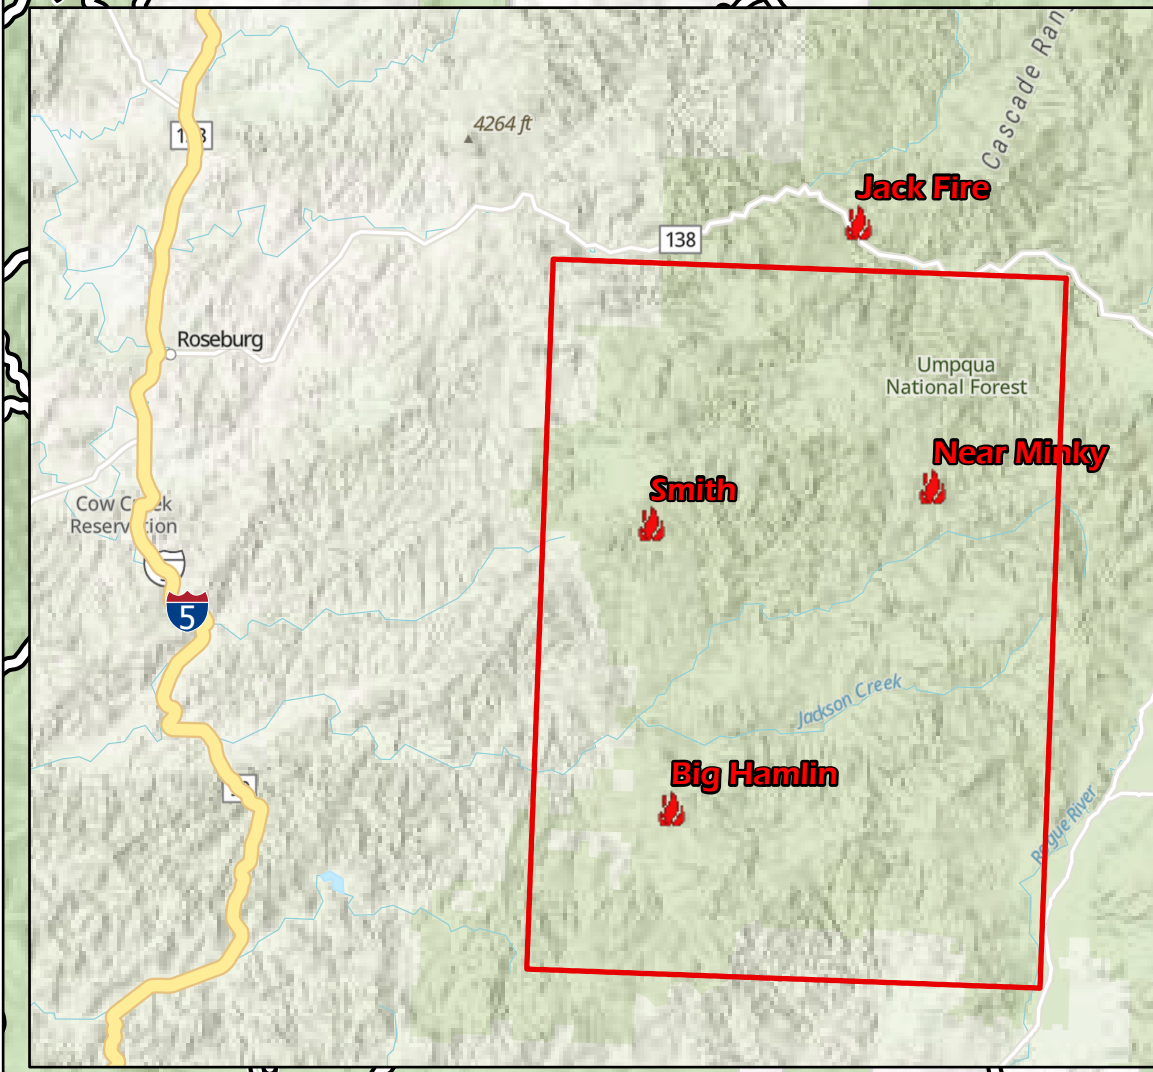

South Umpqua Road closed at Jackson Creek Road

**Information**  
**Devils Knob Complex**  
 Devils Knob Complex: 69,941 Acres\*  
 Big Hamlin: 19,377 Acres  
 Smith: 49,071 Acres  
 September 22, 2021

\*Complex acres includes all other fires in control status.

Fire Perimeter current as of 09/21/2021 2134

- Fire Edge
- Contained Line
- Arterial Roads
- Wildfire Daily Fire Perimeter
- Level 1: Be Ready (Prepare to Evacuate)
- Level 2: Be Set (Prepare to leave at a moment's notice)
- Bureau of Land Management
- U.S. Forest Service
- Bureau of Indian Affairs
- Private/Unknown