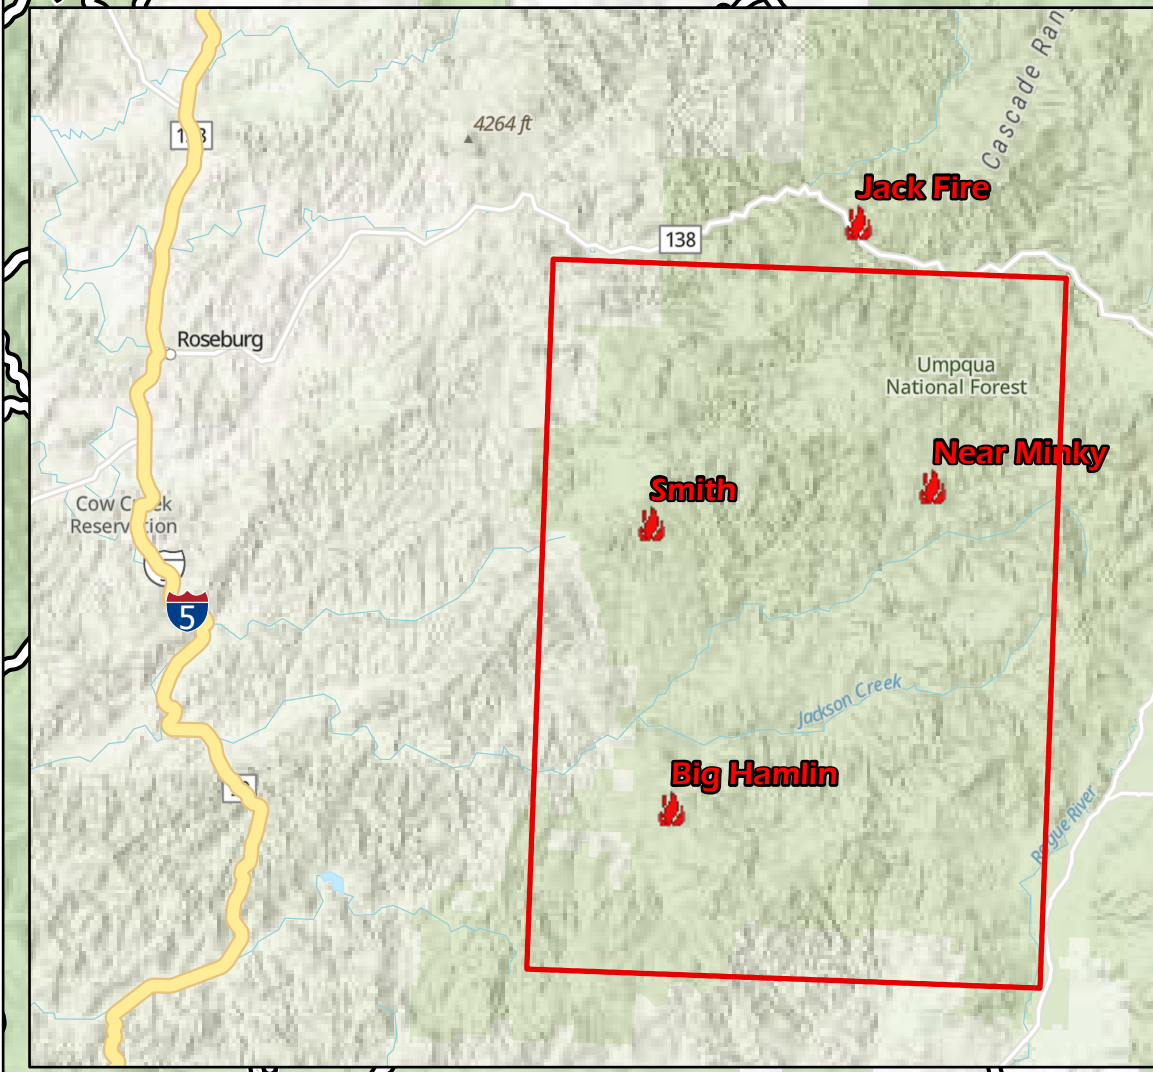

South Umpqua Road closed at Jackson Creek Road

Information
Devils Knob Complex
 Devils Knob Complex: 69,994 Acres*
 Big Hamlin: 19,377 Acres
 Smith: 49,124 Acres
 September 24, 2021

*Complex acres includes all other fires in control status.

Fire Perimeter current as of 09/23/2021 2112

- Fire Edge
- Contained Line
- Arterial Roads
- Wildfire Daily Fire Perimeter
- Level 1: Be Ready (Prepare to Evacuate)
- Level 2: Be Set (Prepare to leave at a moment's notice)
- Bureau of Land Management
- U.S. Forest Service
- Bureau of Indian Affairs
- Private/Unknown