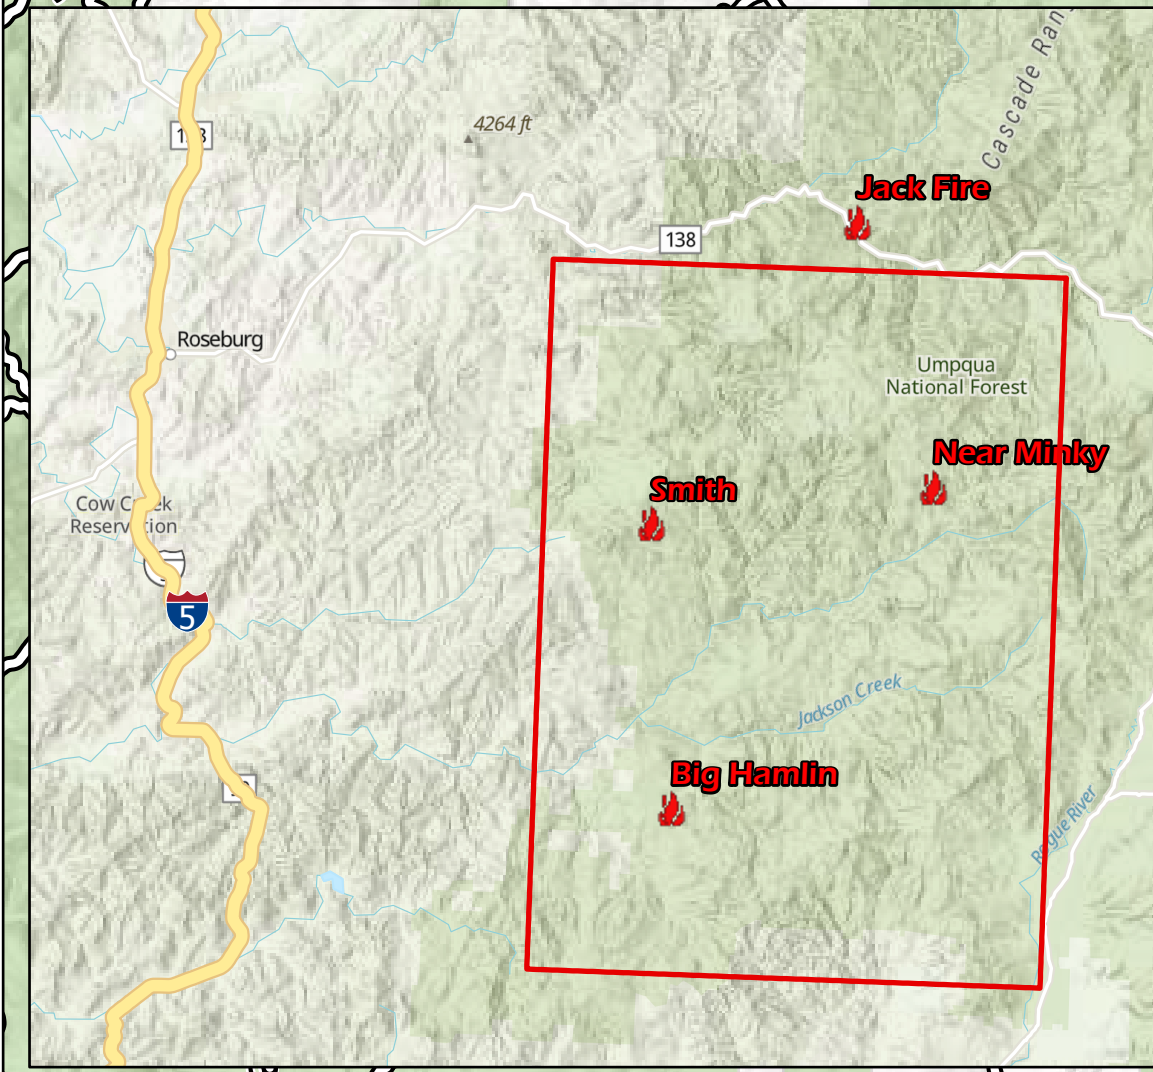

South Umpqua Road closed at Jackson Creek Road

Tiller

Information
Devils Knob Complex
 Devils Knob Complex: 70,109 Acres*
 Big Hamlin: 19,377 Acres
 Smith: 49,239 Acres
 September 30, 2021

*Complex acres includes all other fires in control status.

Fire Perimeter current as of 09/25/2021 2043

- Fire Edge
- Contained Line
- Arterial Roads
- Wildfire Daily Fire Perimeter
- Bureau of Land Management
- U.S. Forest Service
- Bureau of Indian Affairs
- Private/Unknown