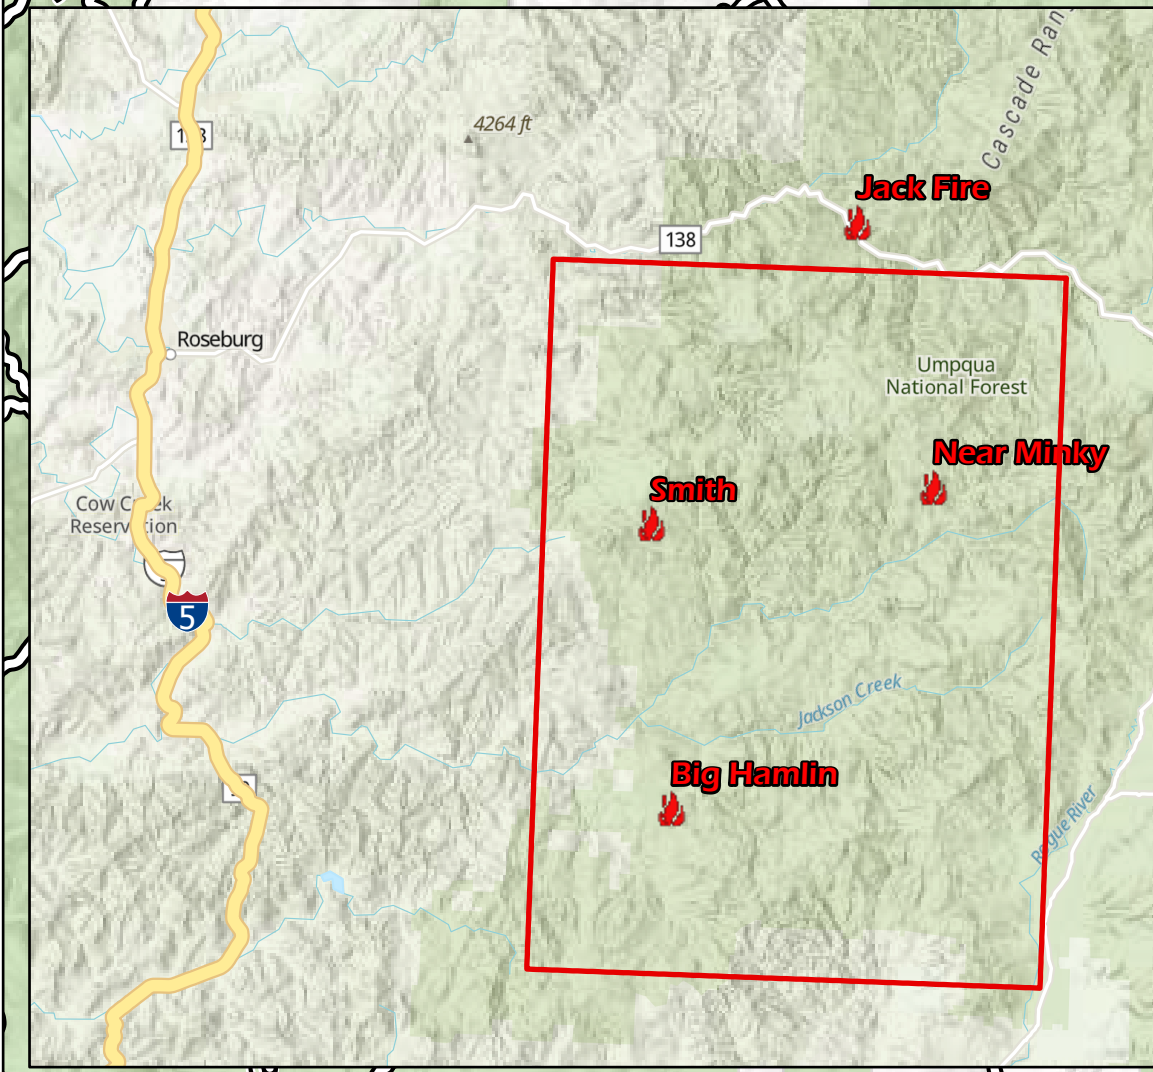

South Umpqua Road closed at Jackson Creek Road

Tiller

Information
Devils Knob Complex
 Devils Knob Complex: 70,110 Acres*
 Big Hamlin: 19,377 Acres
 Smith: 49,239 Acres
 October 2, 2021

*Complex acres includes all other fires in control status.

Fire Perimeter current as of 09/25/2021 2043

- Fire Edge
- Contained Line
- Arterial Roads
- Wildfire Daily Fire Perimeter
- Bureau of Land Management
- U.S. Forest Service
- Bureau of Indian Affairs
- Private/Unknown