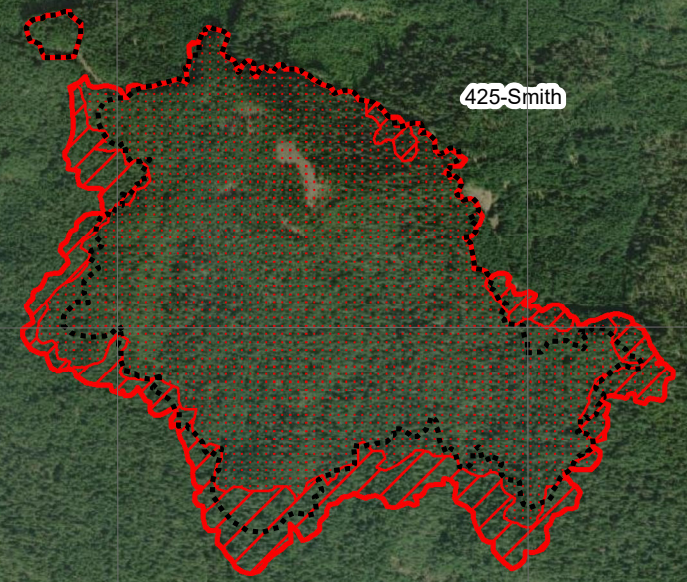

Devil's Knob Complex - Map 3 of 3
OR-UPF-000450
Infrared Map - NIROPS
Infrared Map for 8/09/2021
Imagery Acquired: 8/10/2021 @ 1905 PDT
IRIN: Trisha Boll (t)/Jen Frazer
Interpreted Acres for complex:
4651 acres (+ 702)
UTM Zone 10N NAD83

-  IR Heat Perimeter
-  IR Intense Heat
-  IR Scattered Heat
-  Previous Heat Perimeter

445