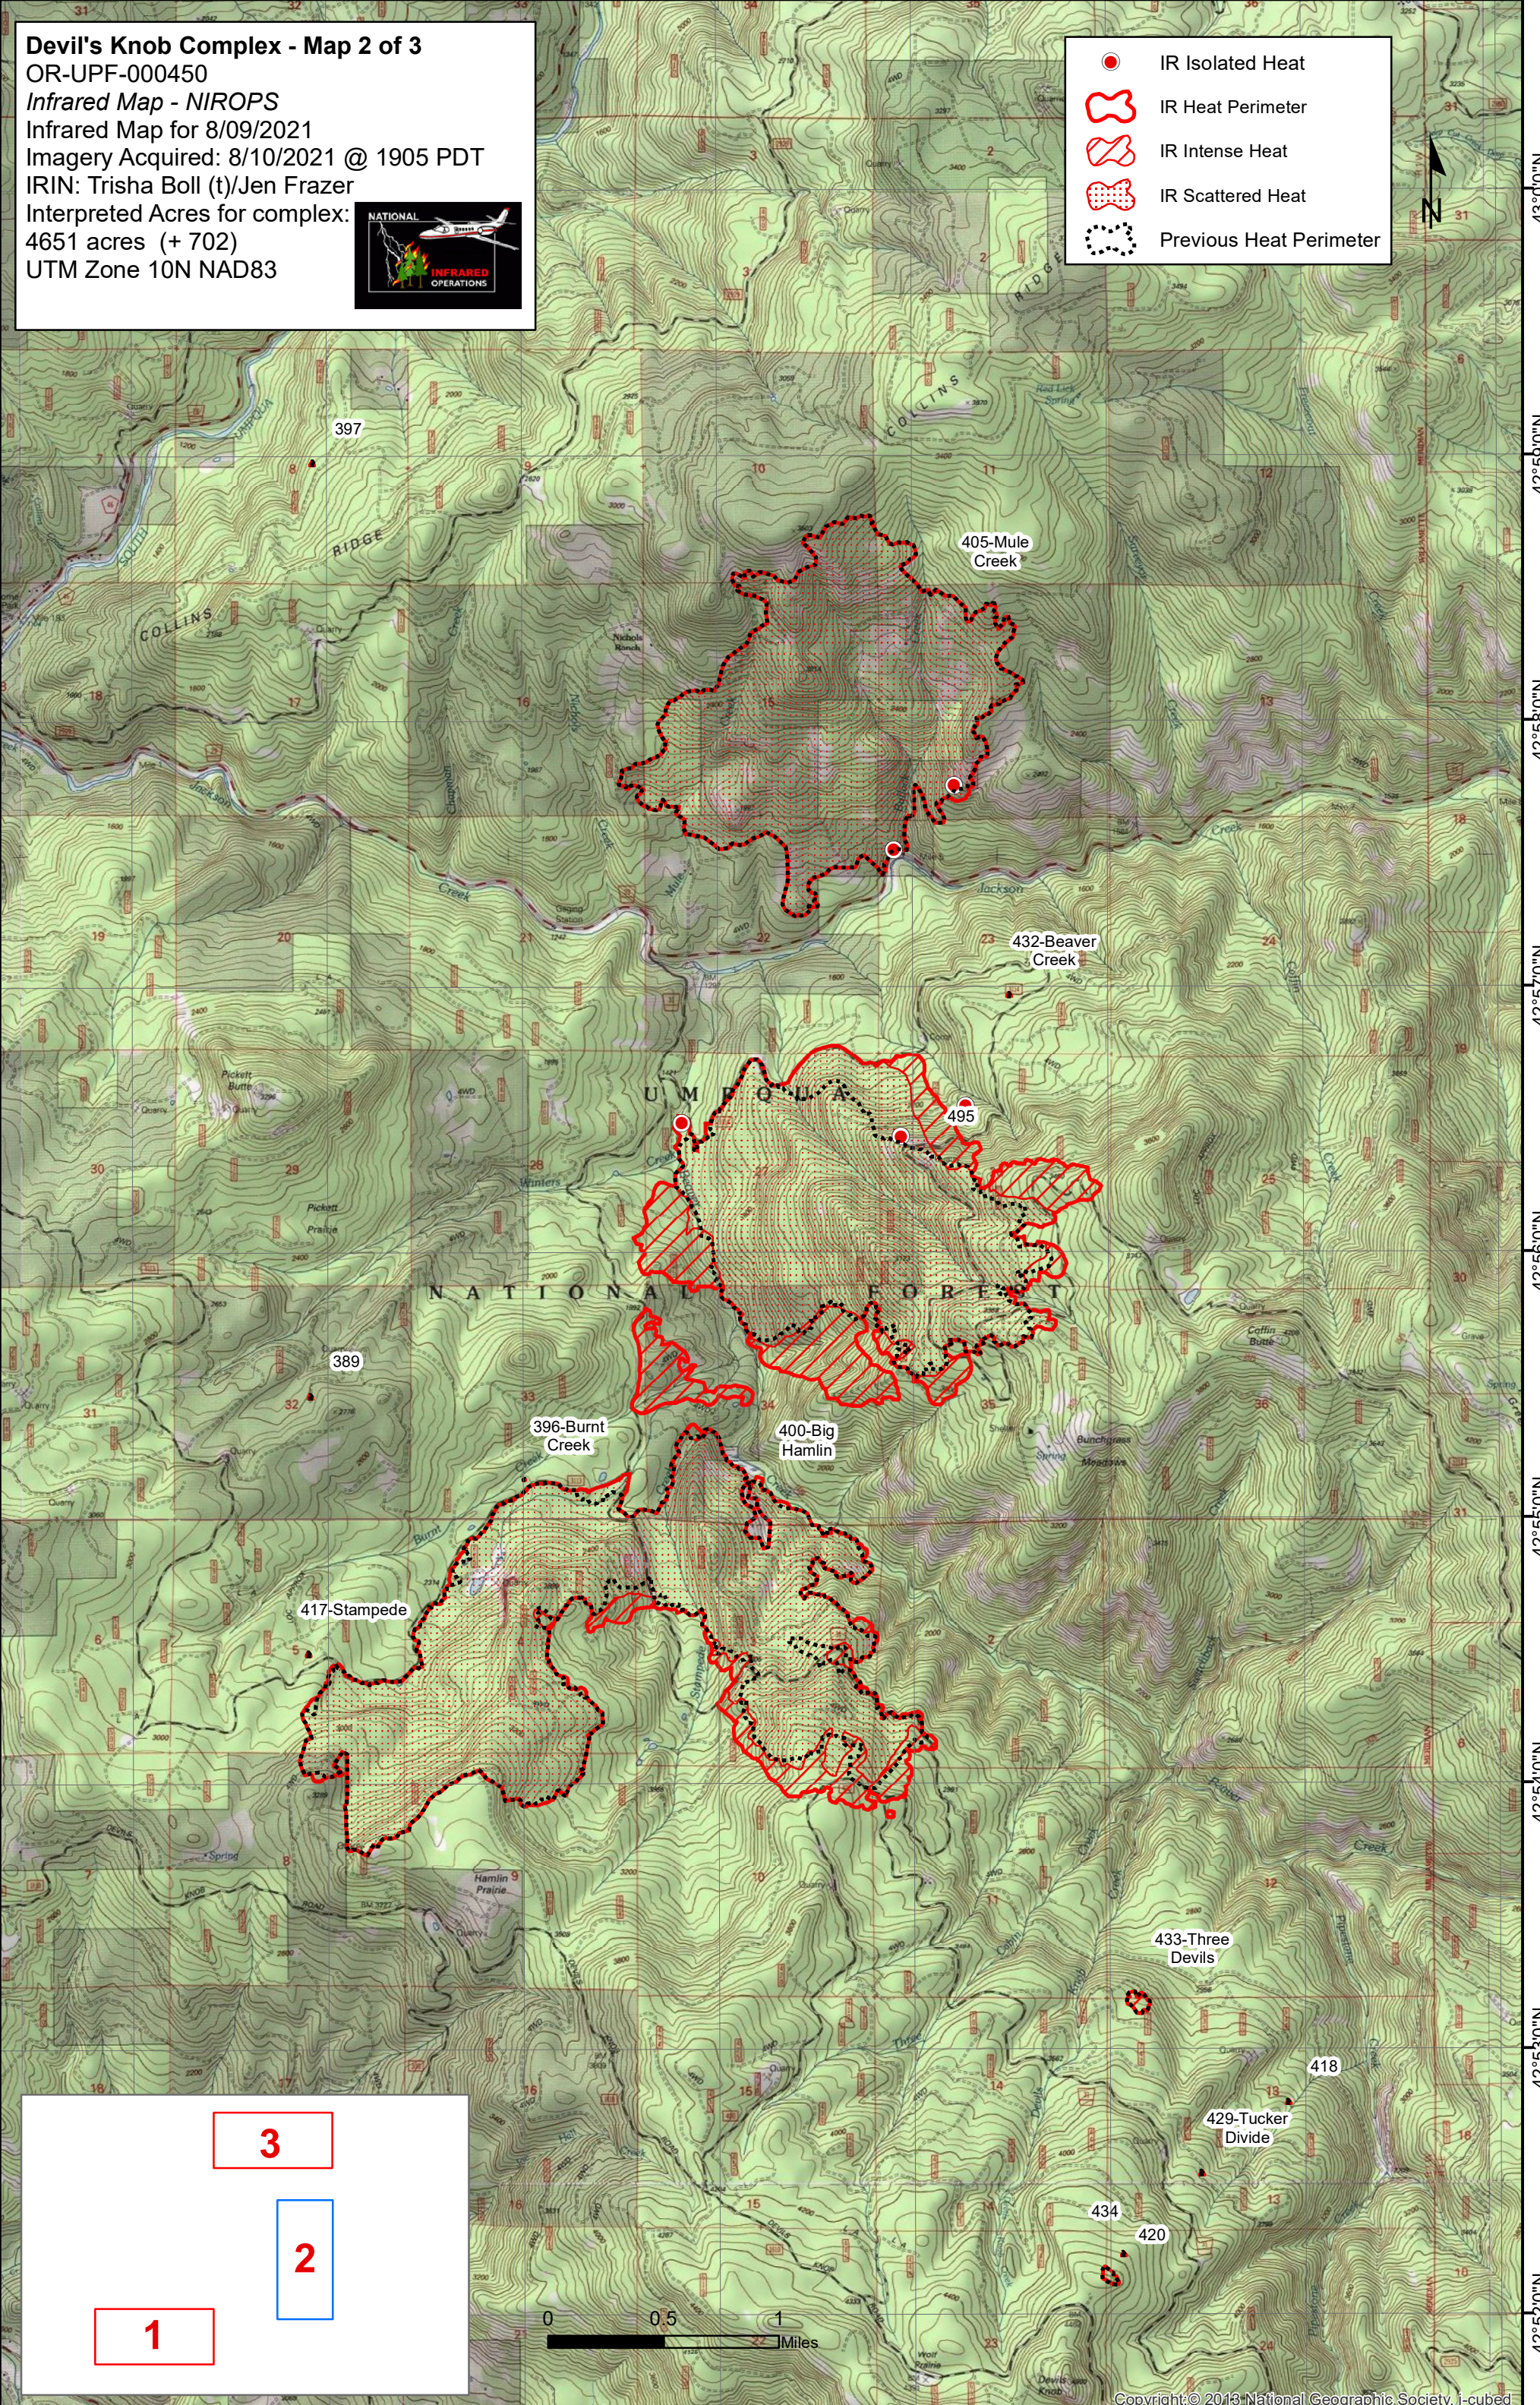

Devil's Knob Complex - Map 2 of 3
 OR-UPF-000450
Infrared Map - NIROPS
 Infrared Map for 8/09/2021
 Imagery Acquired: 8/10/2021 @ 1905 PDT
 IRIN: Trisha Boll (t)/Jen Frazer
 Interpreted Acres for complex:
 4651 acres (+ 702)
 UTM Zone 10N NAD83

- IR Isolated Heat
- IR Heat Perimeter
- IR Intense Heat
- IR Scattered Heat
- Previous Heat Perimeter

1

3

2