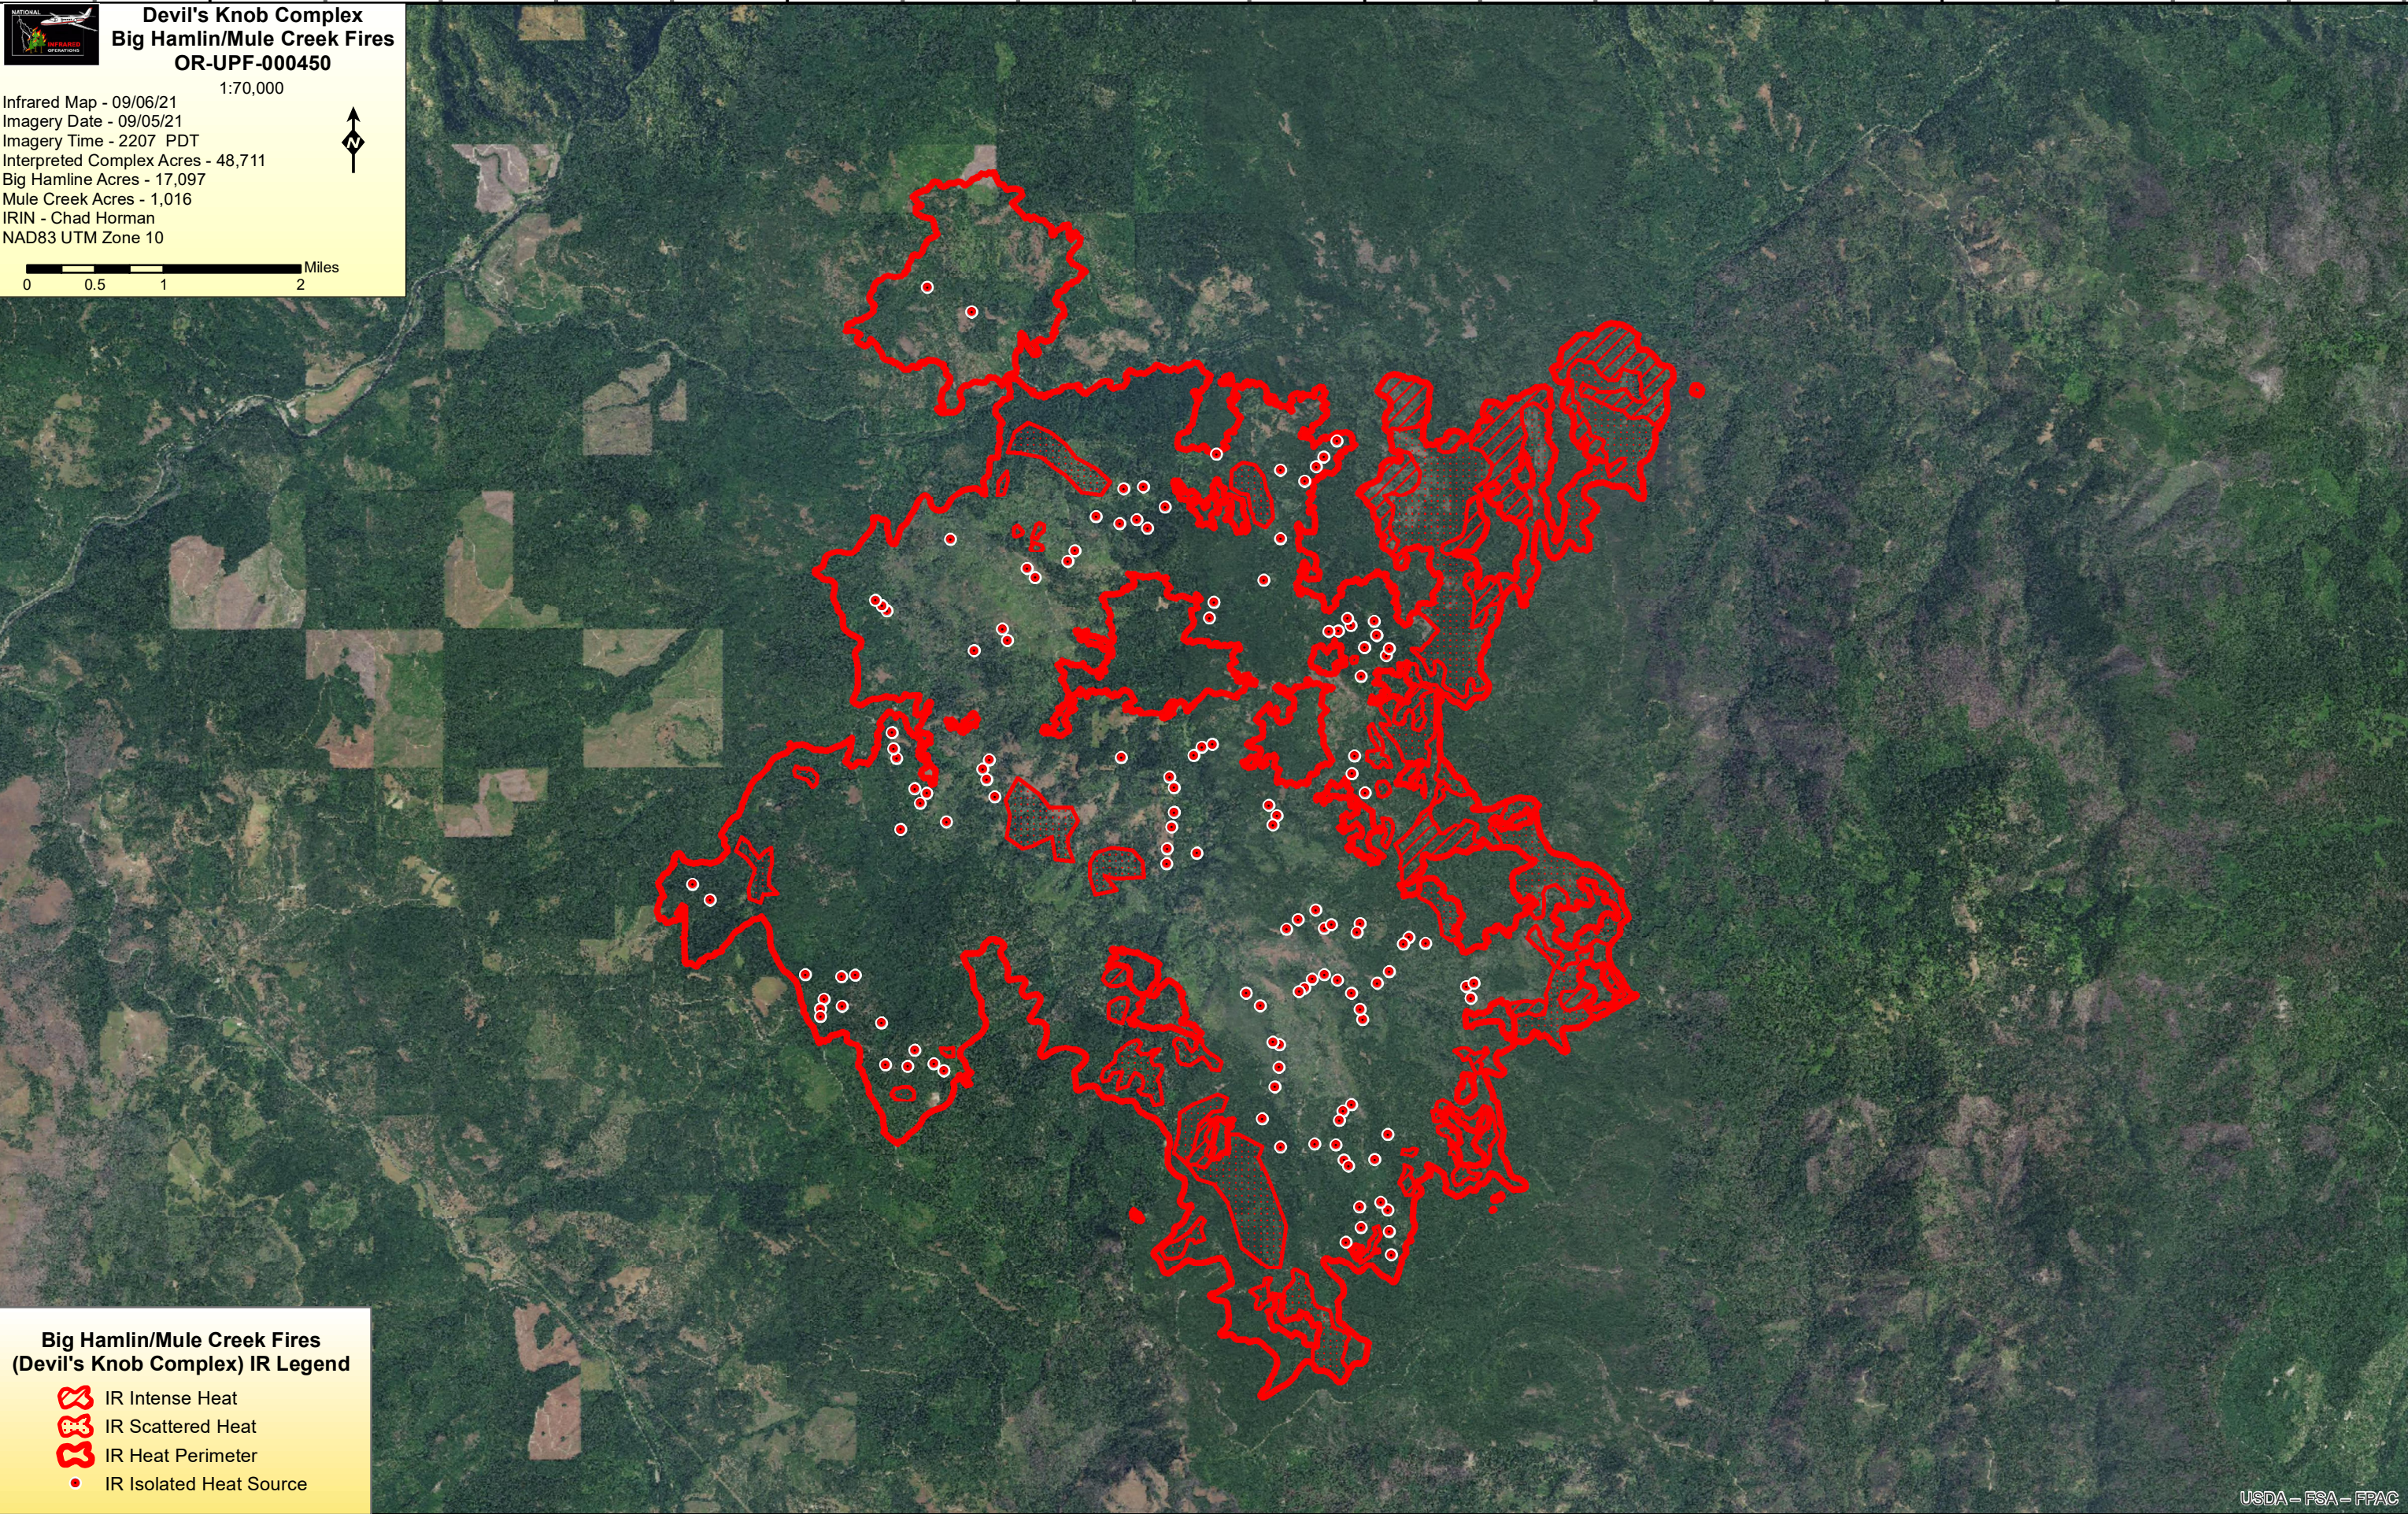

**Devil's Knob Complex
Big Hamlin/Mule Creek Fires
OR-UPF-000450**

1:70,000

Infrared Map - 09/06/21
Imagery Date - 09/05/21
Imagery Time - 2207 PDT
Interpreted Complex Acres - 48,711
Big Hamline Acres - 17,097
Mule Creek Acres - 1,016
IRIN - Chad Horman
NAD83 UTM Zone 10

0 0.5 1 2 Miles

**Big Hamlin/Mule Creek Fires
(Devil's Knob Complex) IR Legend**

-  IR Intense Heat
-  IR Scattered Heat
-  IR Heat Perimeter
-  IR Isolated Heat Source