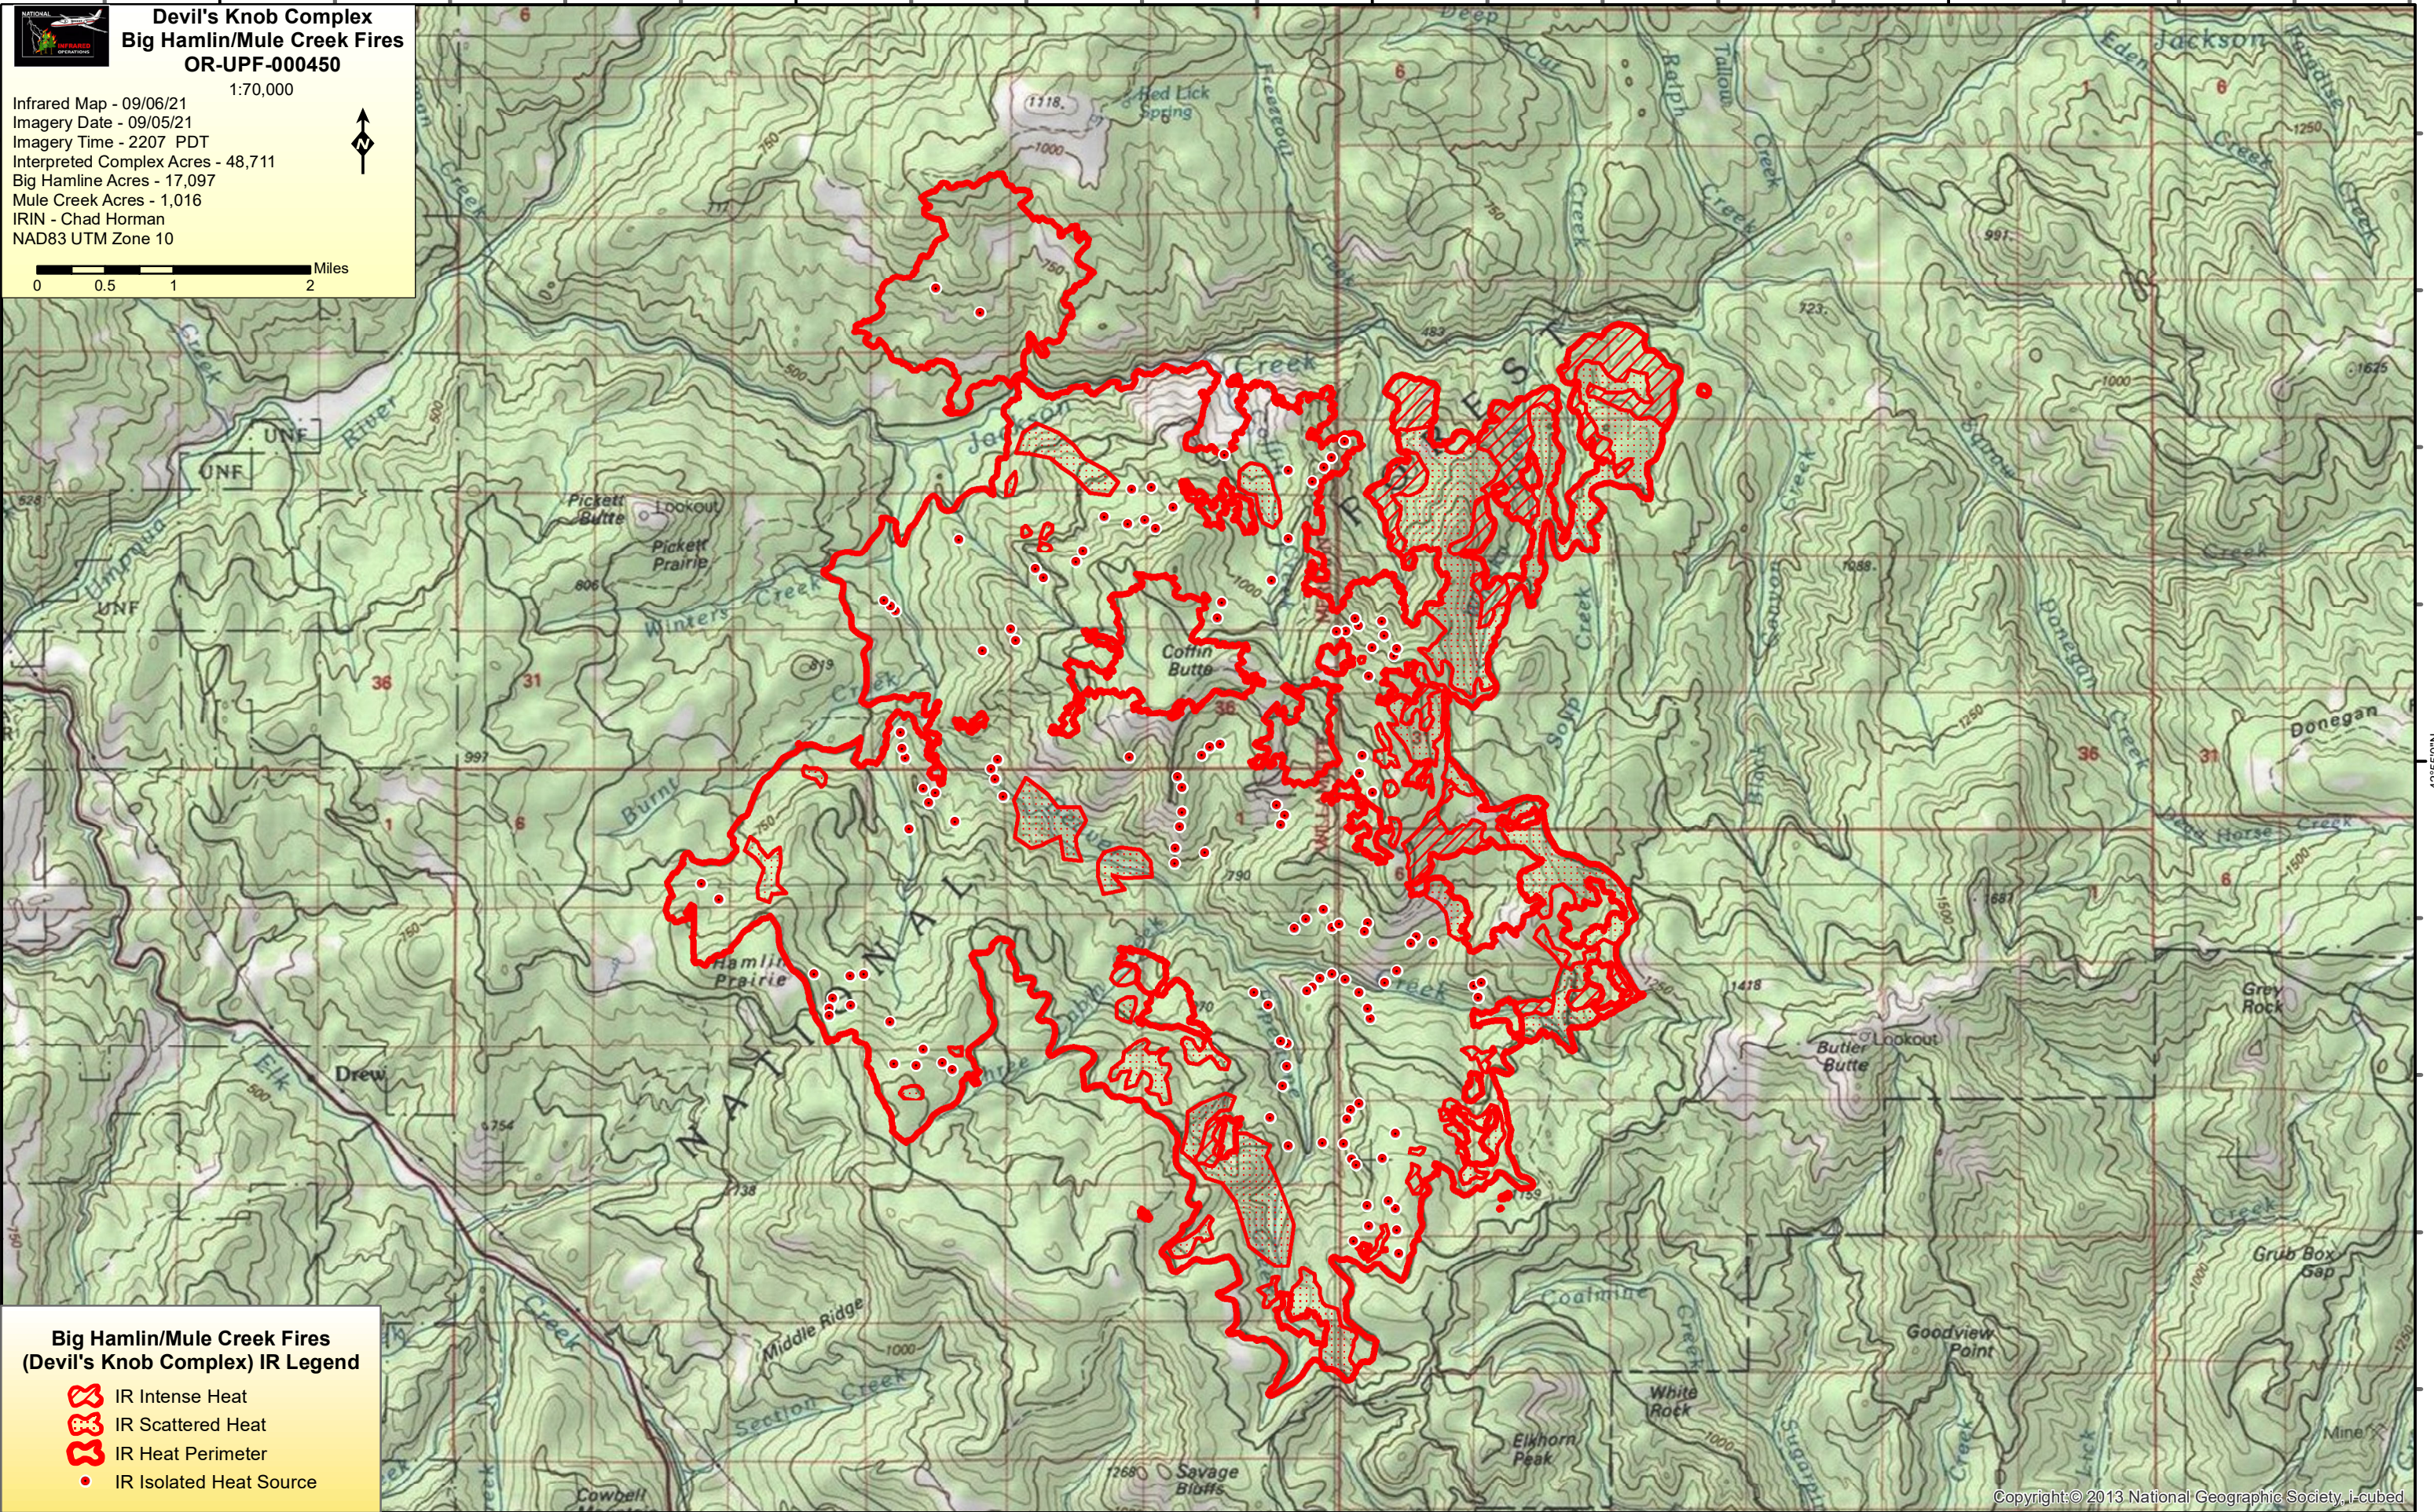

**Devil's Knob Complex
Big Hamlin/Mule Creek Fires
OR-UPF-000450**

Infrared Map - 09/06/21
 Imagery Date - 09/05/21
 Imagery Time - 2207 PDT
 Interpreted Complex Acres - 48,711
 Big Hamline Acres - 17,097
 Mule Creek Acres - 1,016
 IRIN - Chad Horman
 NAD83 UTM Zone 10

1:70,000

**Big Hamlin/Mule Creek Fires
(Devil's Knob Complex) IR Legend**

- IR Intense Heat
- IR Scattered Heat
- IR Heat Perimeter
- IR Isolated Heat Source